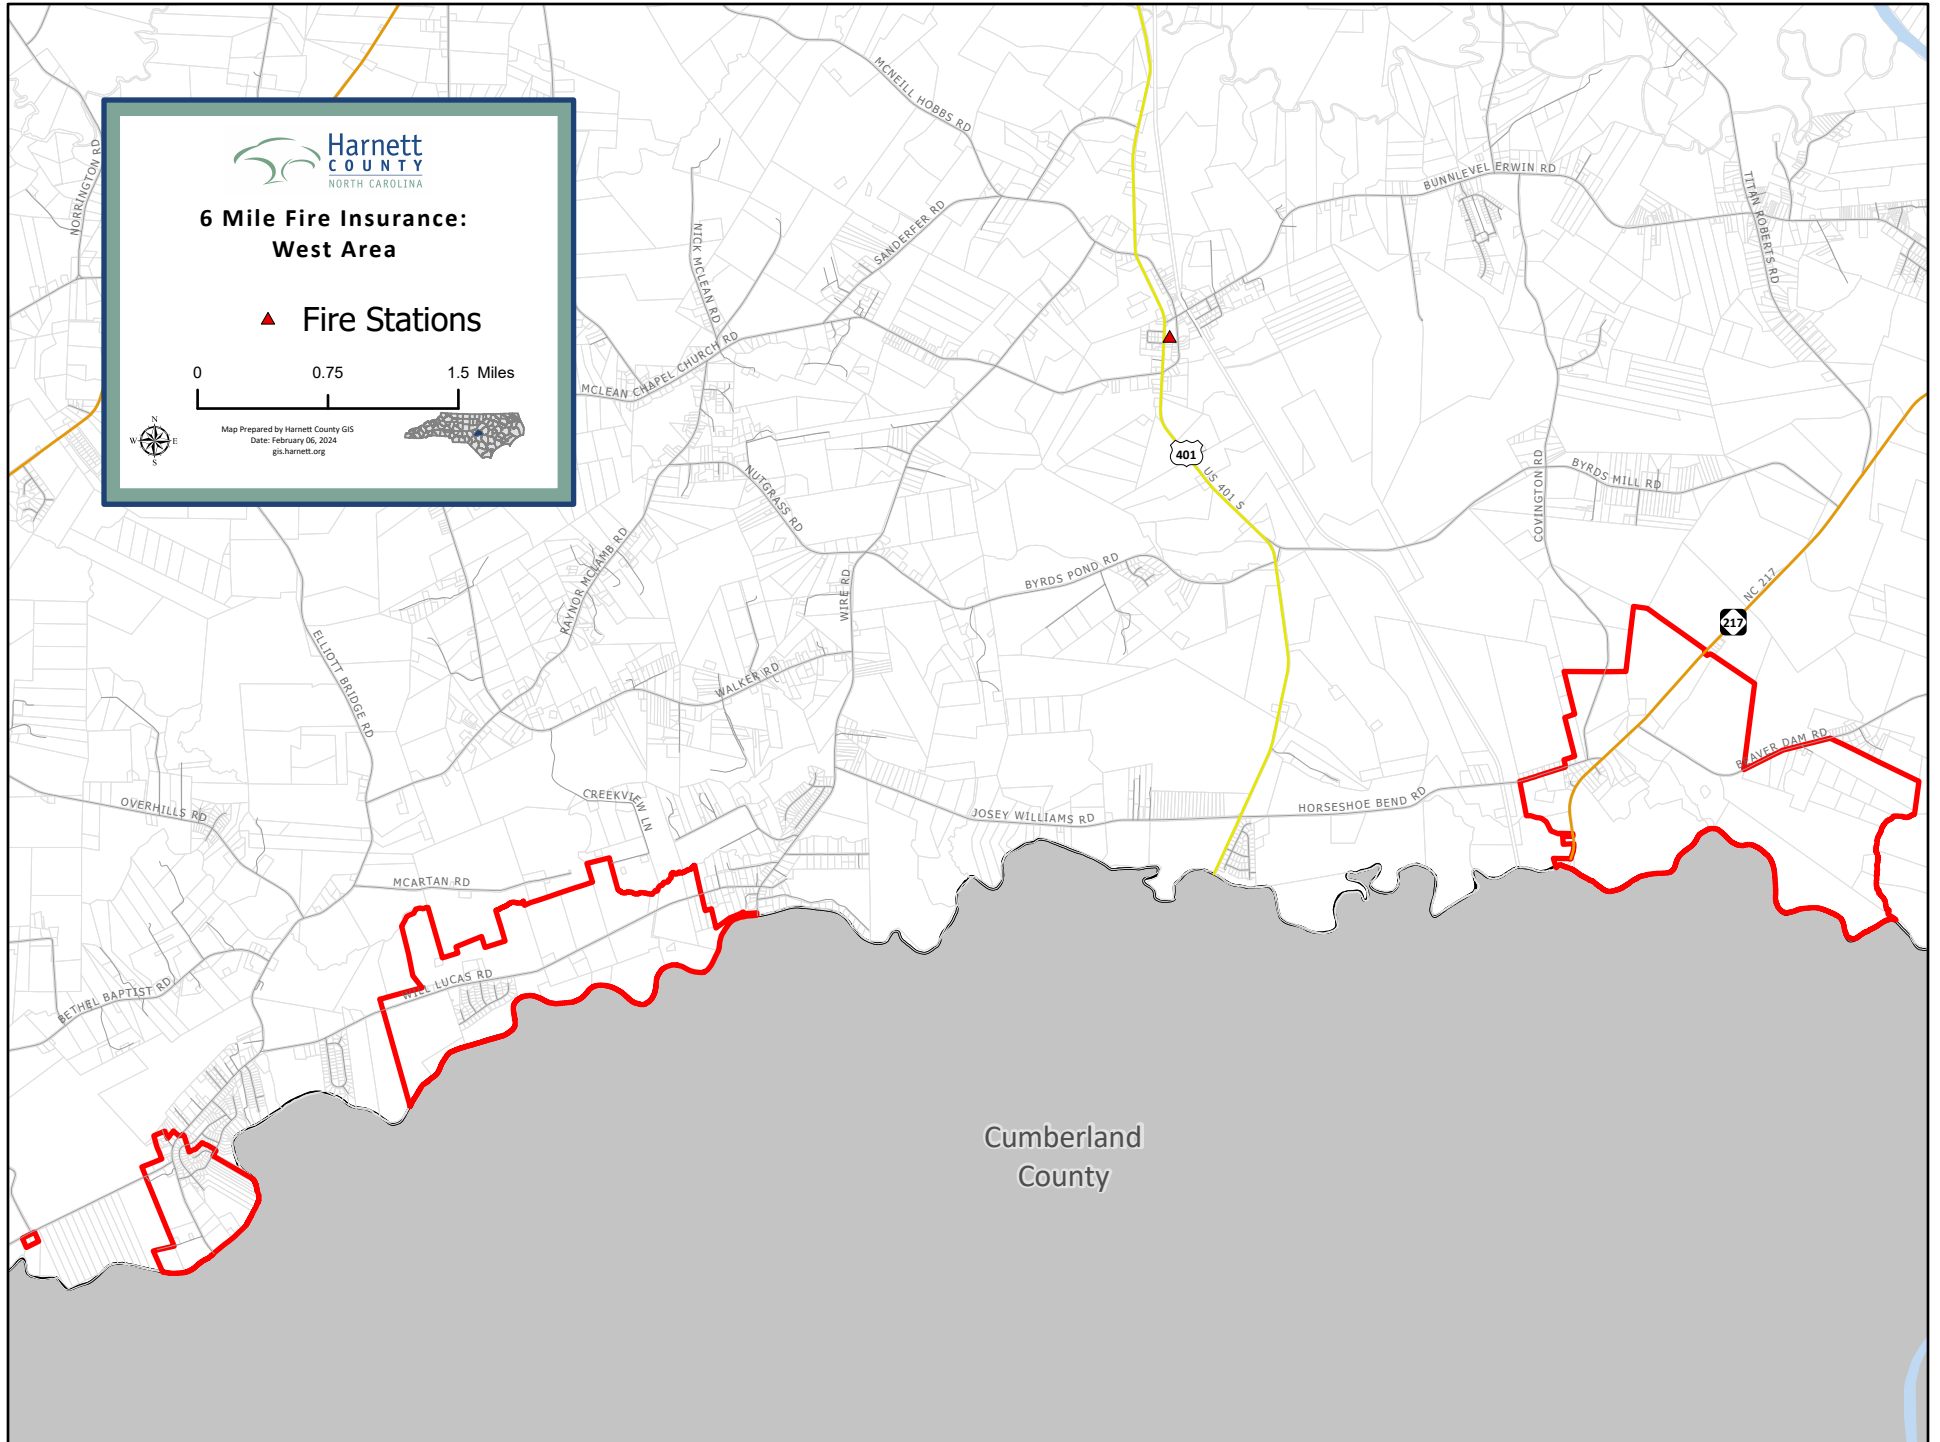

6 Mile Fire Insurance: West Area

▲ Fire Stations

0 0.75 1.5 Miles

Cumberland
County