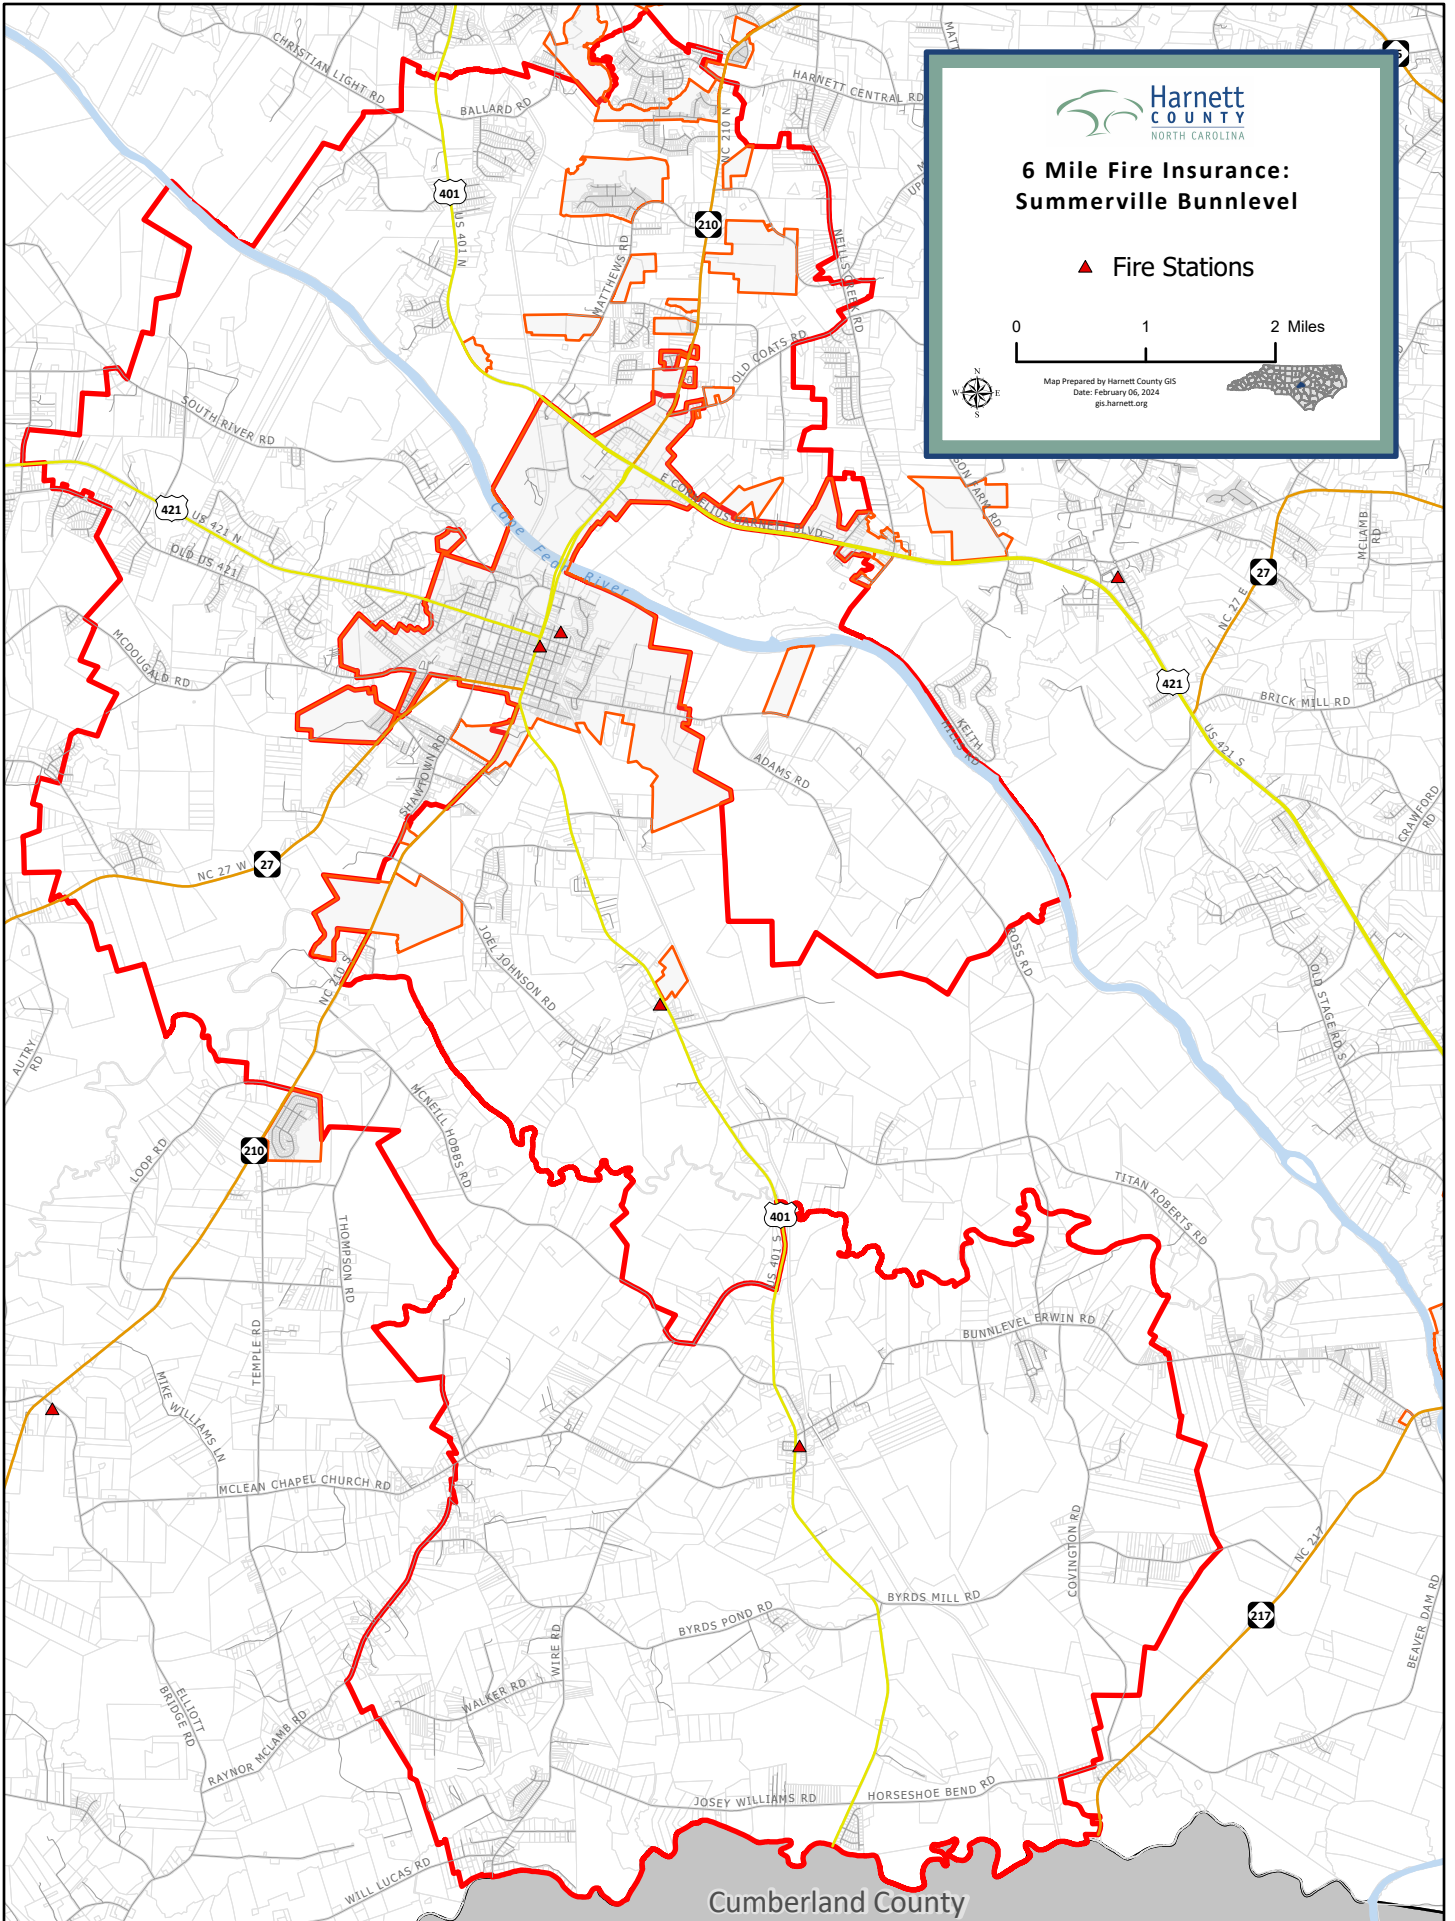

6 Mile Fire Insurance: Summerville Bunnlevel

▲ Fire Stations

0 1 2 Miles

Cumberland County