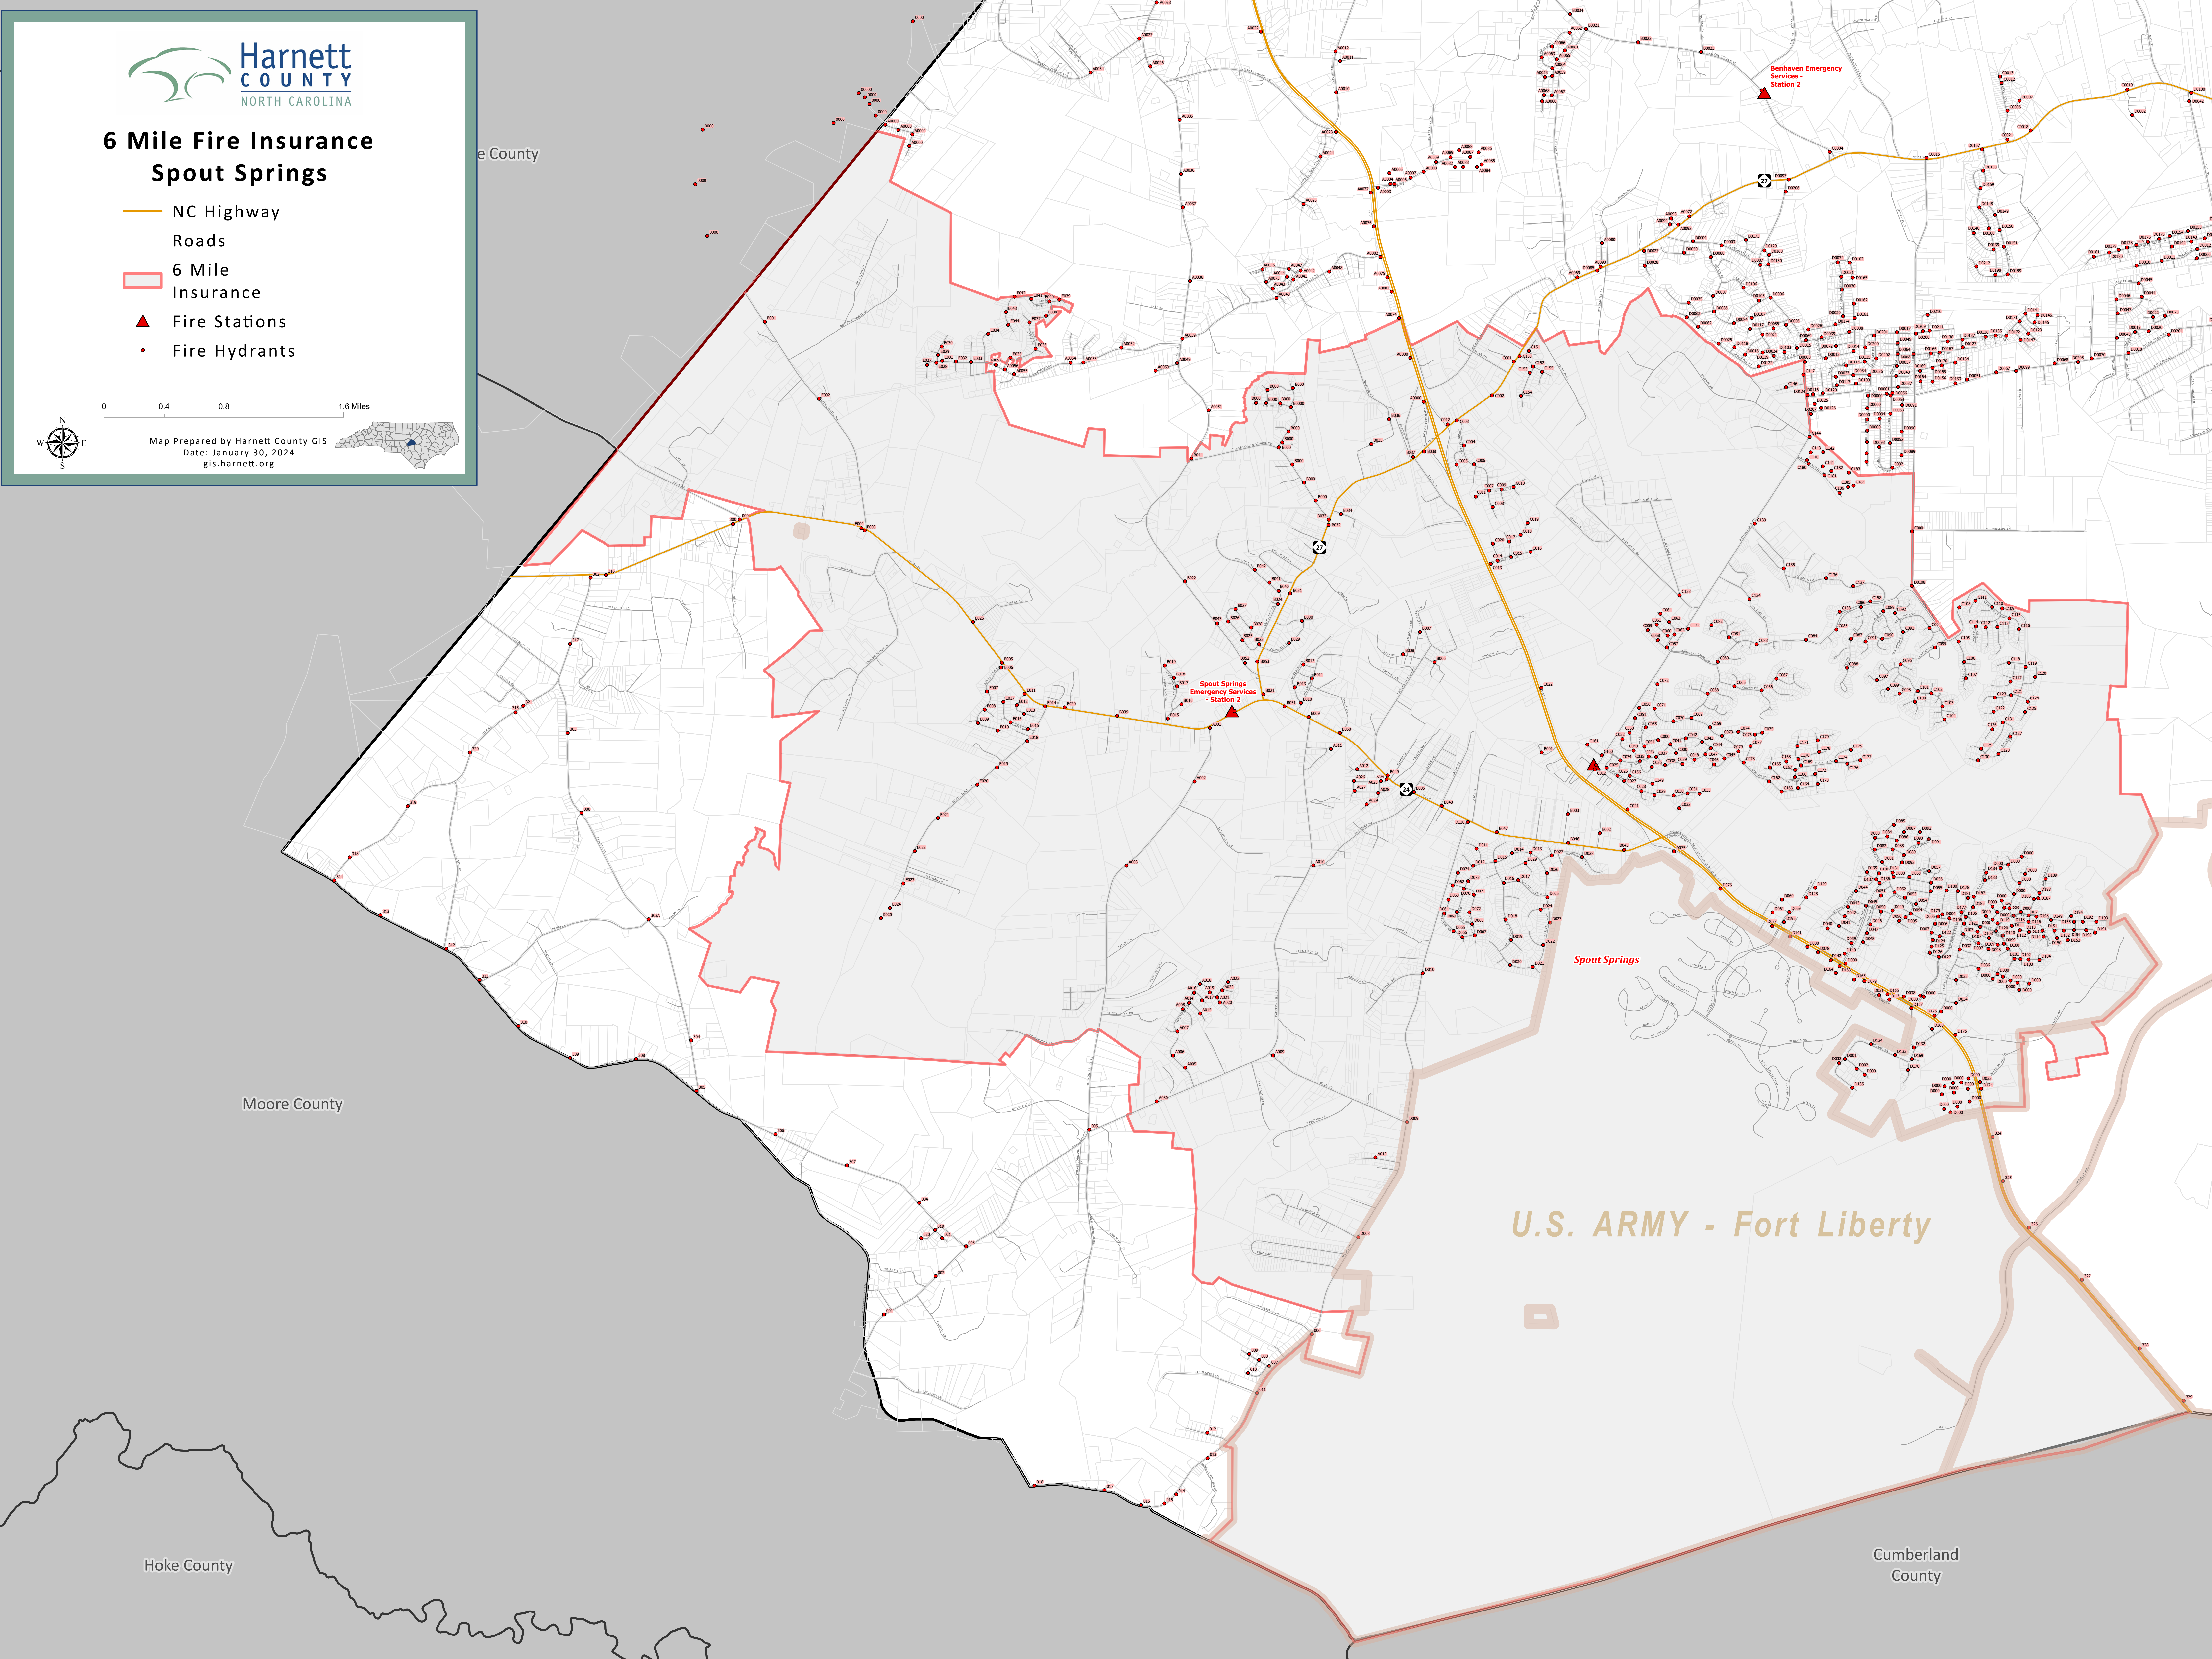

6 Mile Fire Insurance Spout Springs

- NC Highway
- Roads
- 6 Mile Insurance
- Fire Stations
- Fire Hydrants

Map Prepared by Harnett County GIS
Date: January 30, 2024
gis.harnett.org

Benhaven Emergency Services Station 2

Spout Springs Emergency Services Station 2

Spout Springs

U.S. ARMY - Fort Liberty

Moore County

Hoke County

Cumberland County