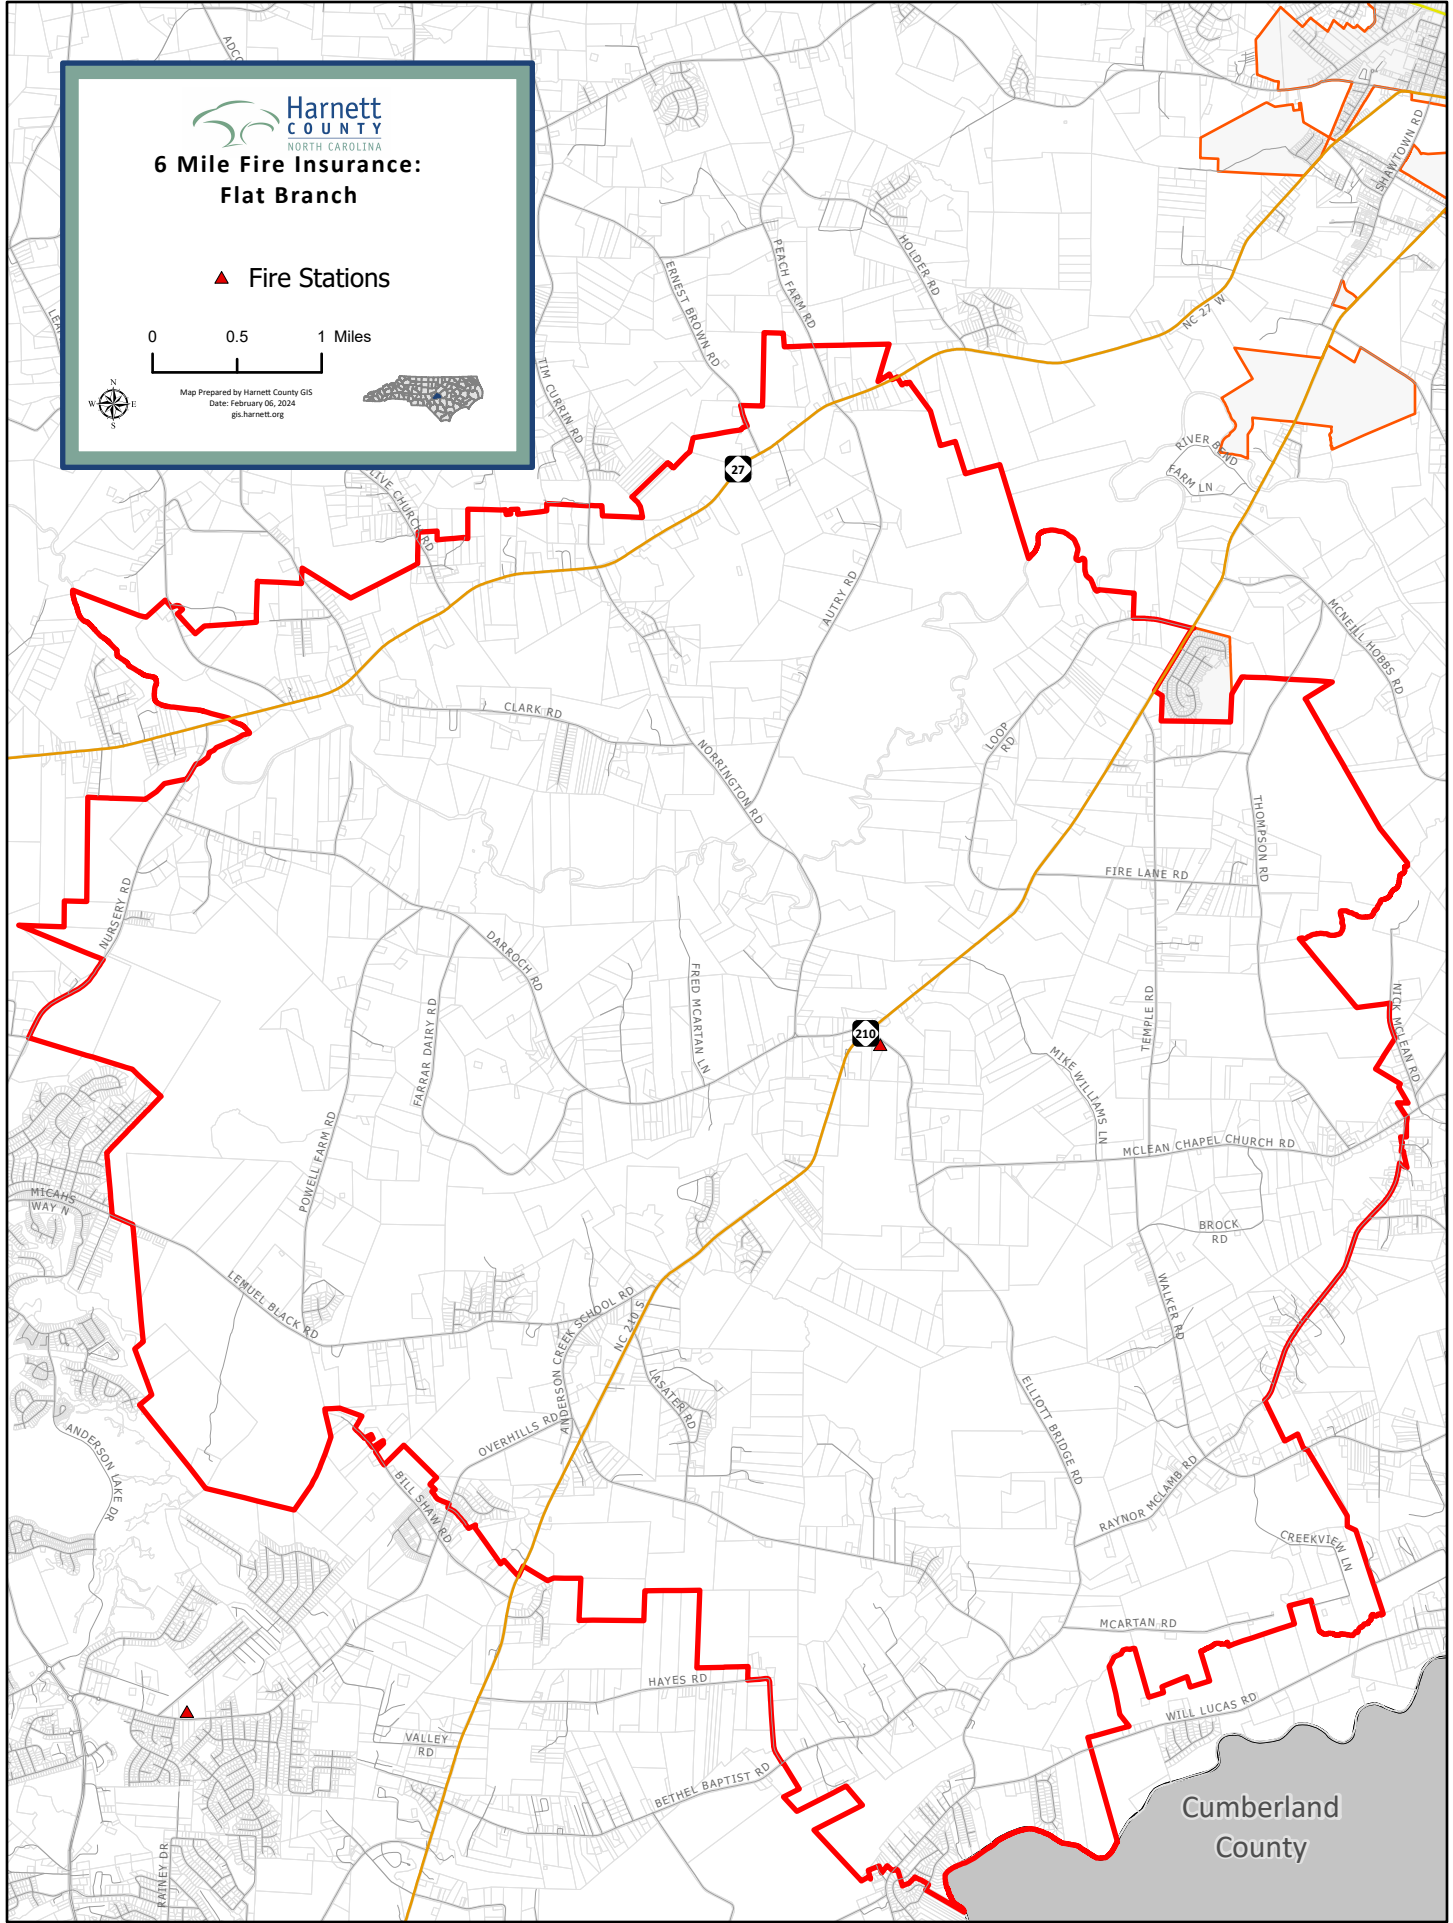

Harnett County
NORTH CAROLINA
6 Mile Fire Insurance:
Flat Branch

▲ Fire Stations

Cumberland
County