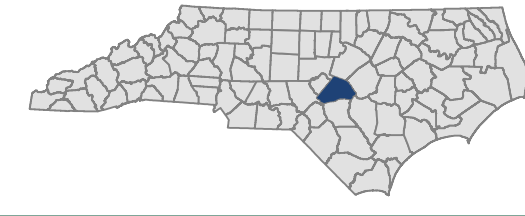

6 Mile Fire Insurance Crains Creek

- Roads
- Fire Hydrants
- 6 Mile Insurance

0 0.28 0.55 Miles

Map Prepared by Harnett County GIS
Date: January 30, 2024
gis.harnett.org

Moore County

Crains Creek