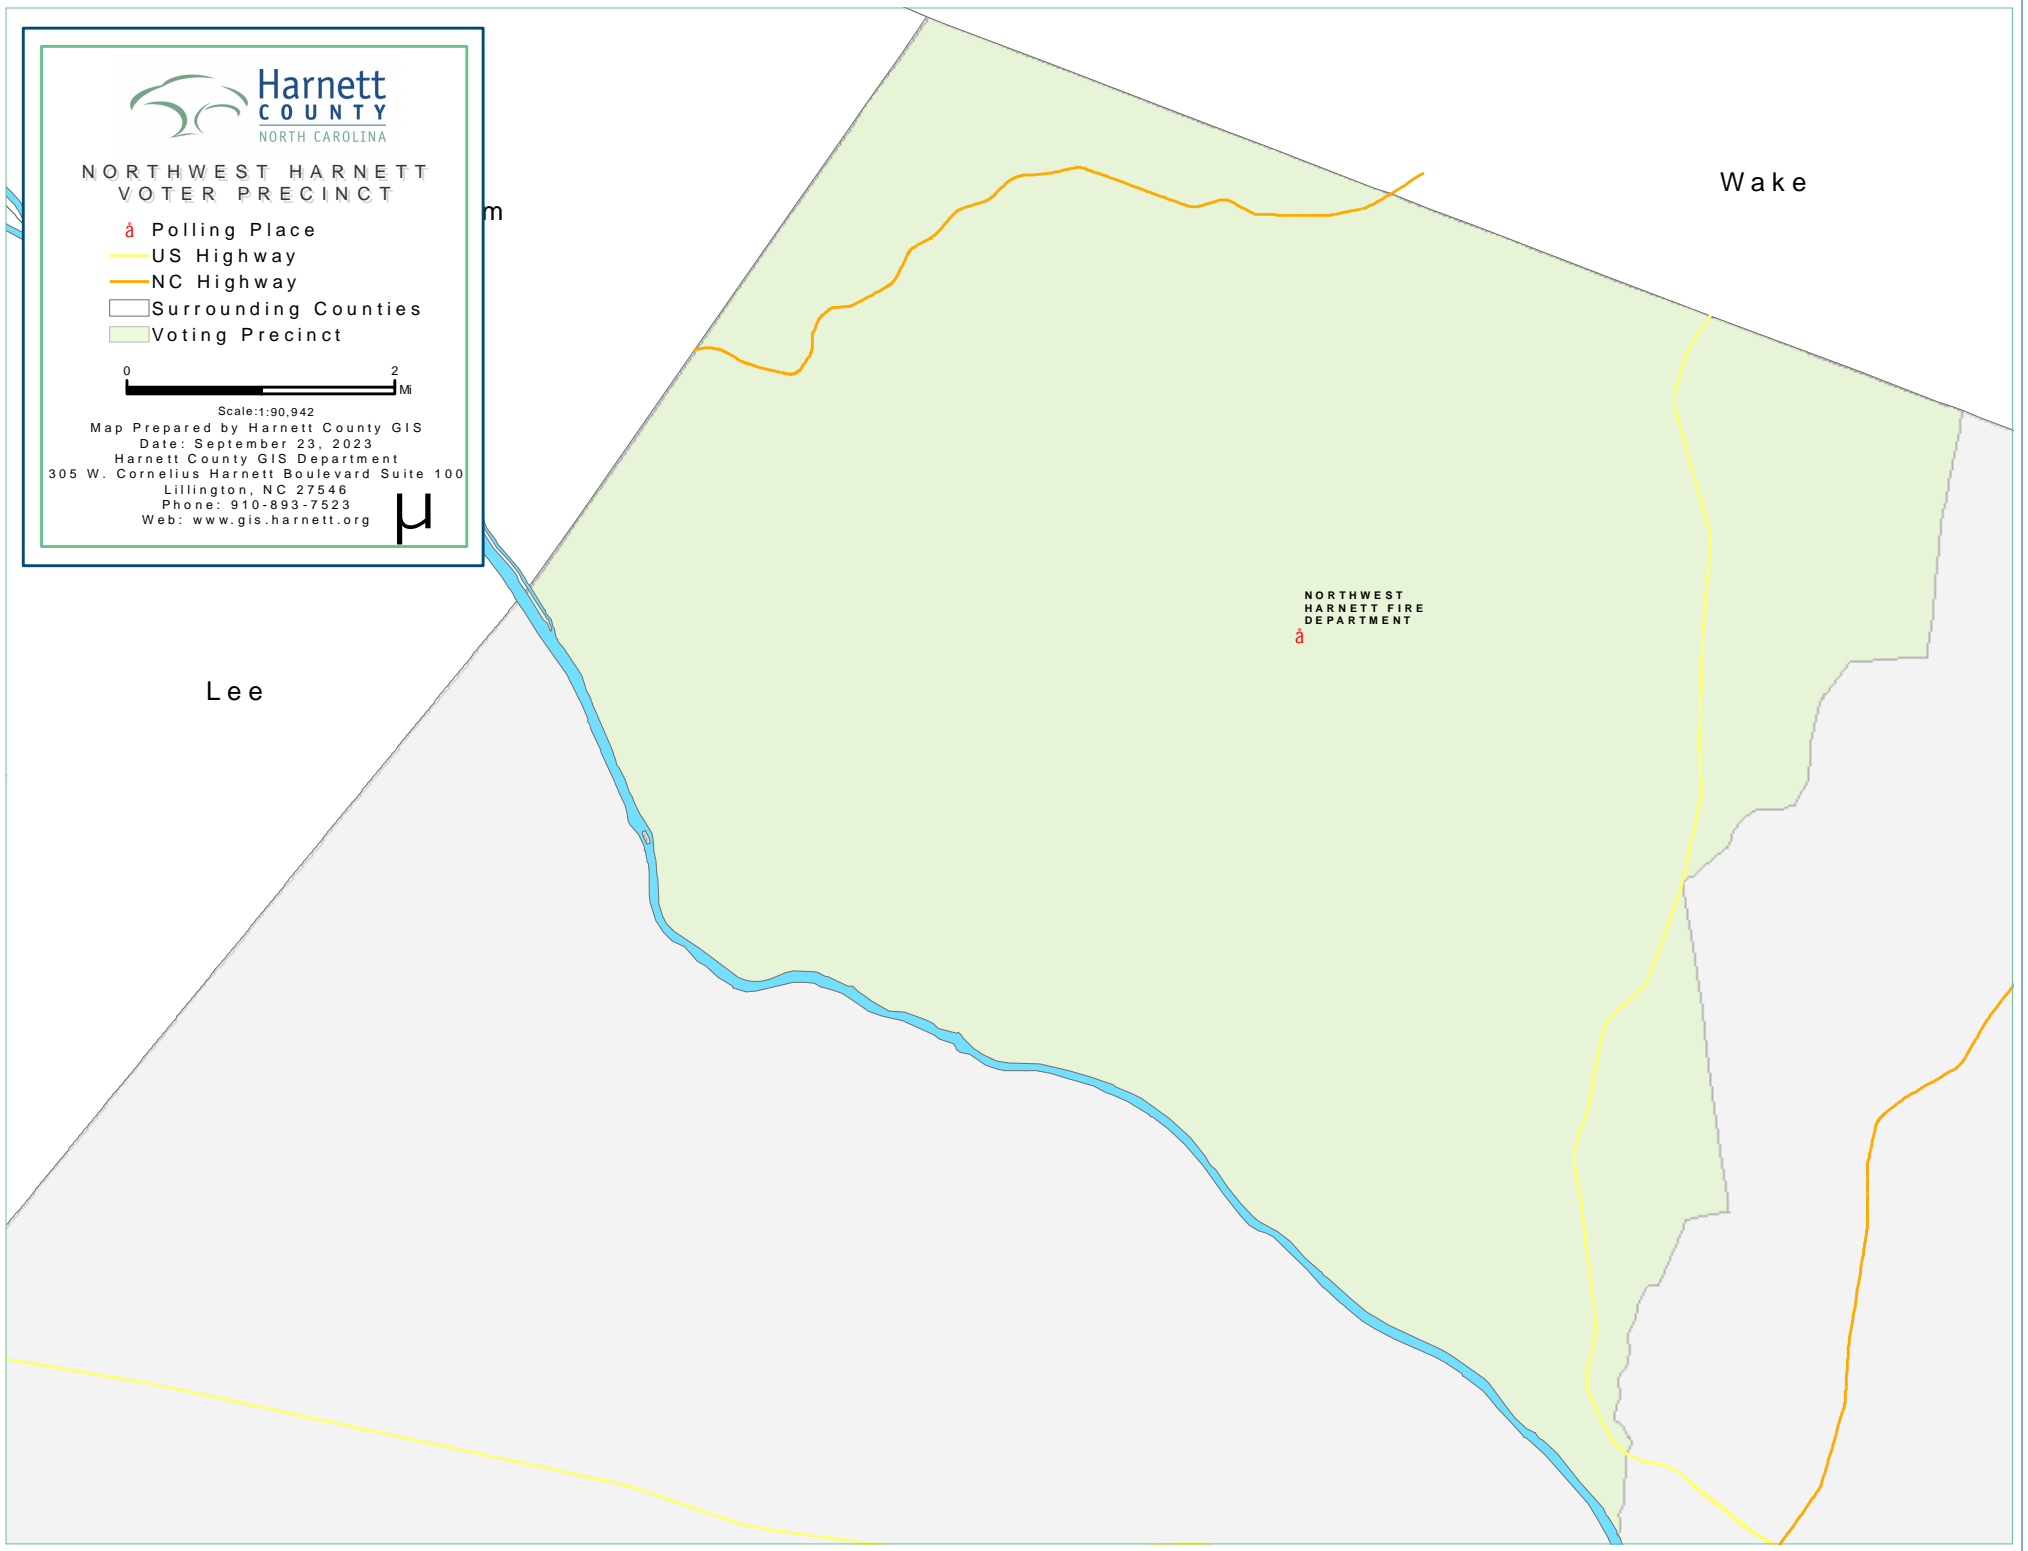

**NORTHWEST HARNETT
VOTER PRECINCT**

- Polling Place
- US Highway
- NC Highway
- Surrounding Counties
- Voting Precinct

Scale: 1:90,942

Map Prepared by Harnett County GIS
 Date: September 23, 2023
 Harnett County GIS Department
 305 W. Cornelius Harnett Boulevard Suite 100
 Lillington, NC 27546
 Phone: 910-893-7523
 Web: www.gis.harnett.org

Lee

Wake

NORTHWEST
HARNETT FIRE
DEPARTMENT