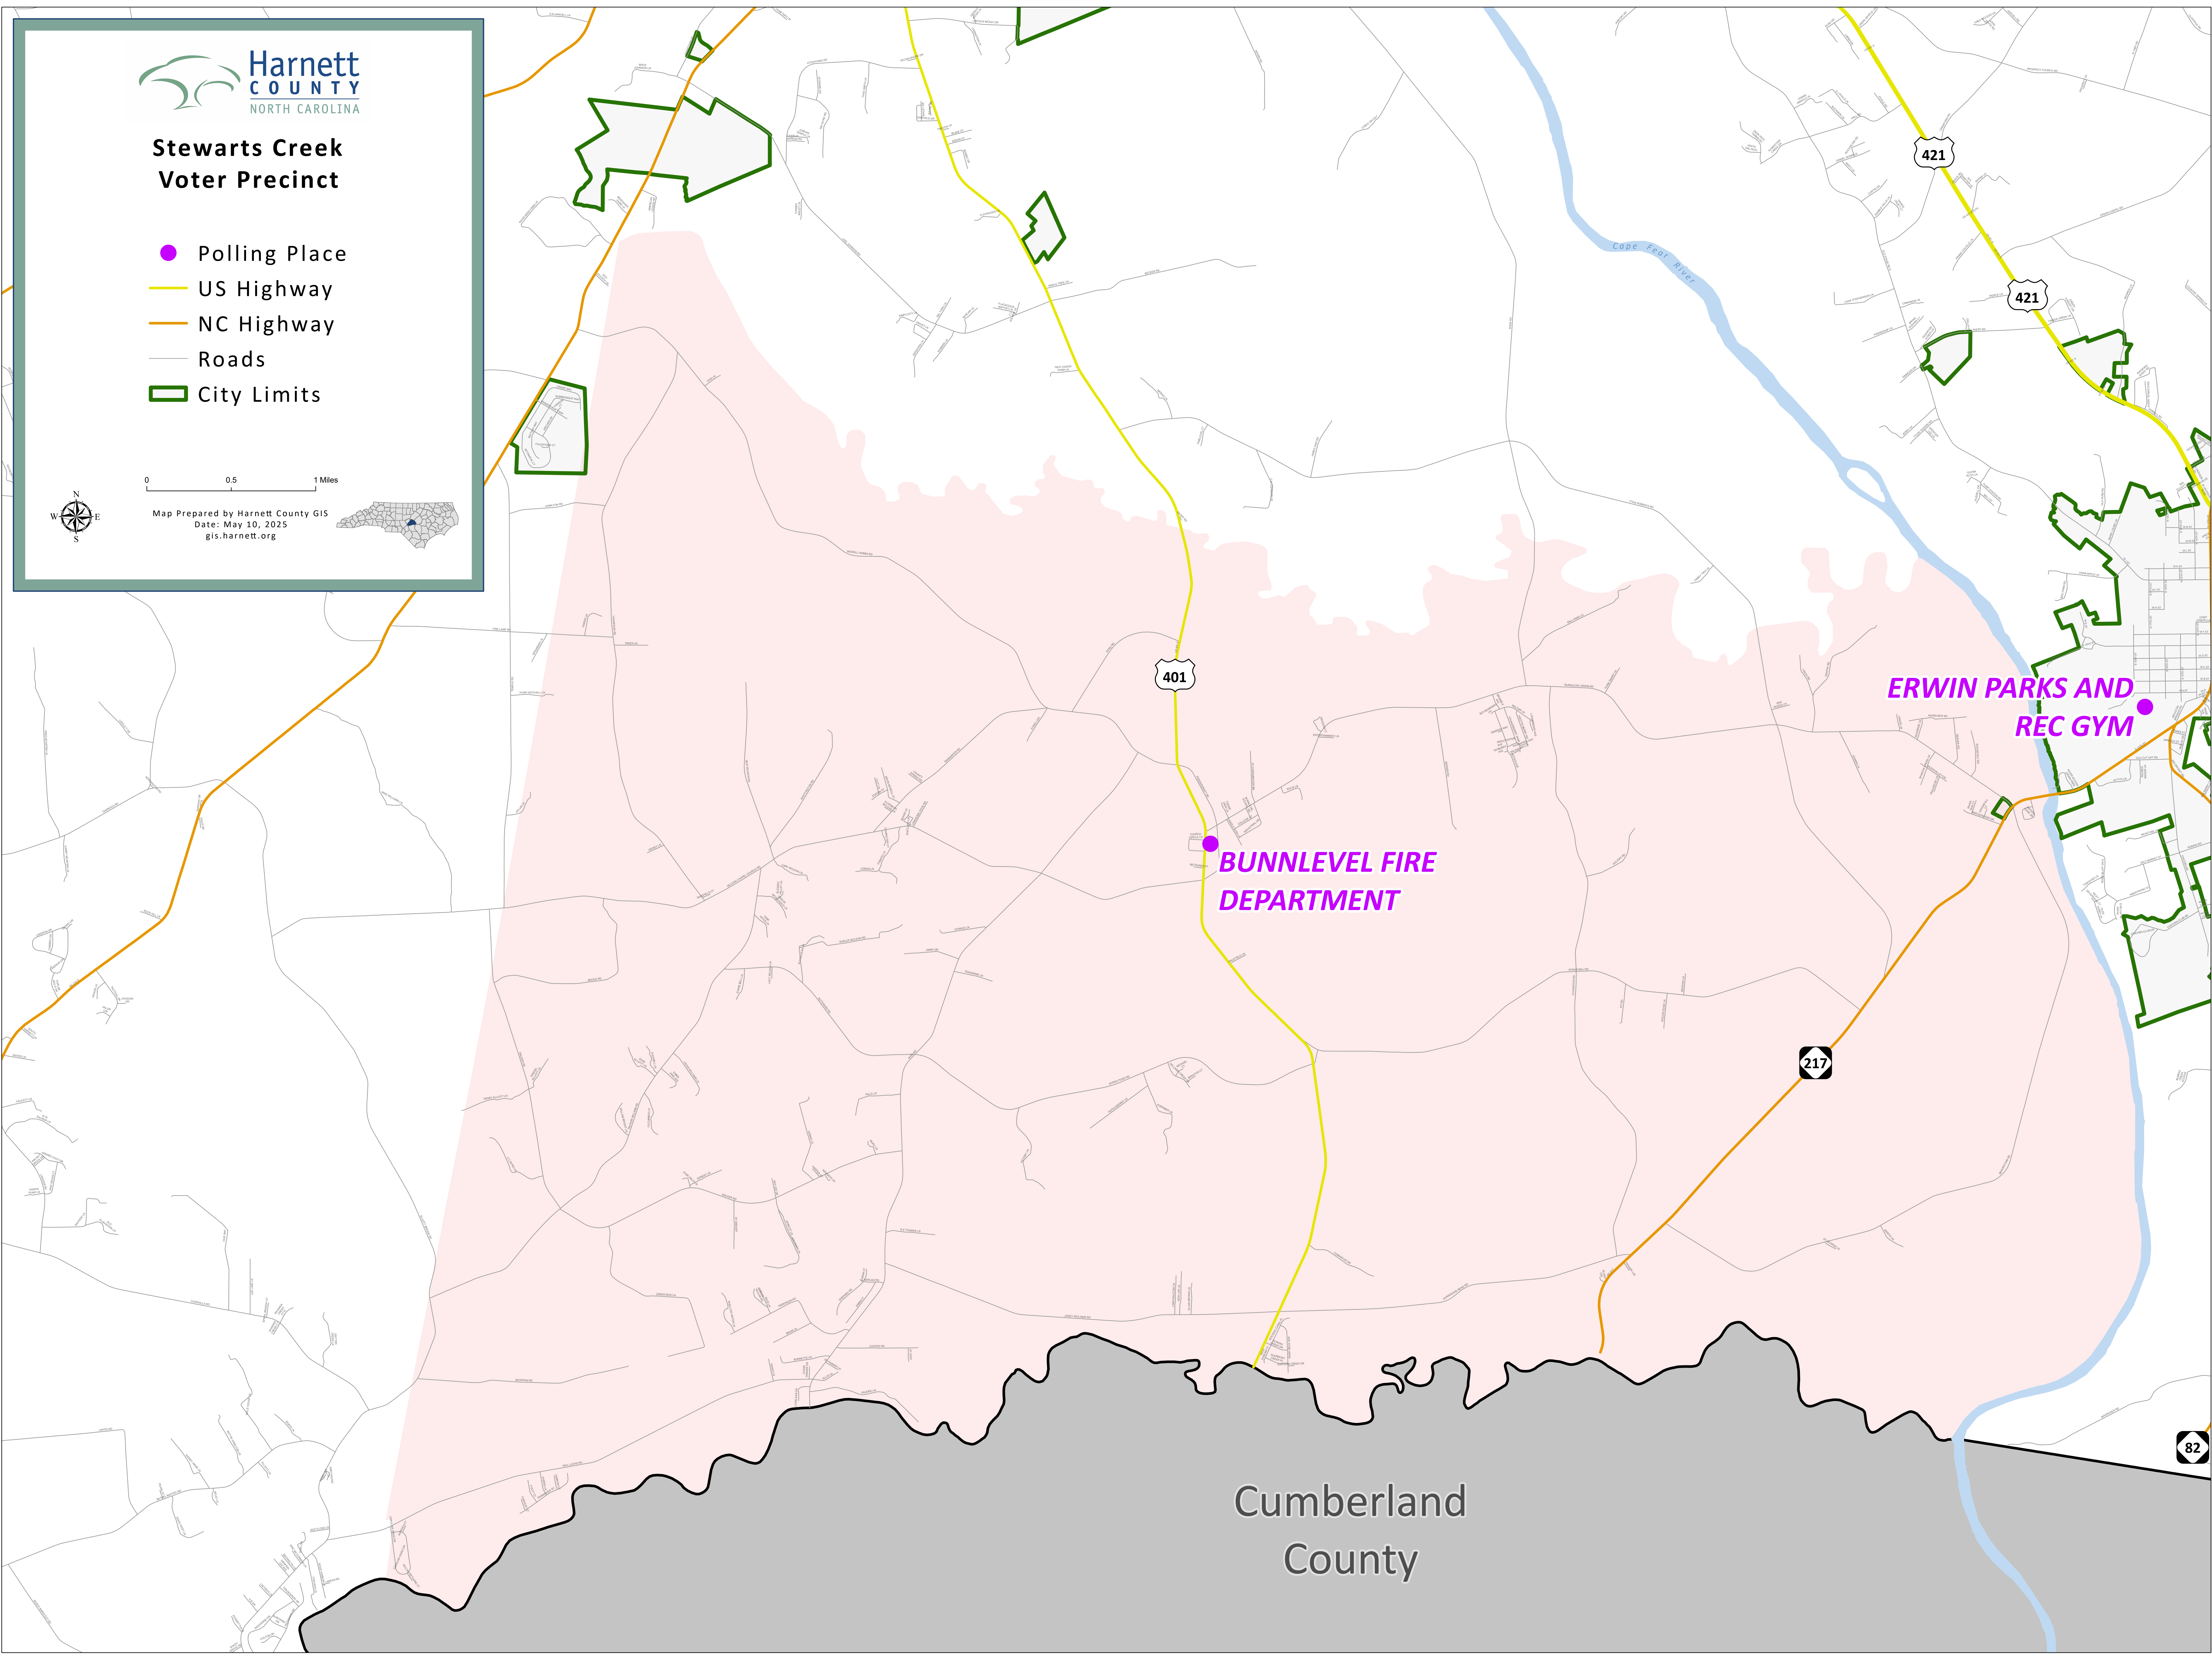

### Stewarts Creek Voter Precinct

- Polling Place
- US Highway
- NC Highway
- Roads
- ▭ City Limits

0 0.5 1 Miles

Map Prepared by Harnett County GIS  
Date: May 10, 2025  
gis.harnett.org

Cumberland  
County