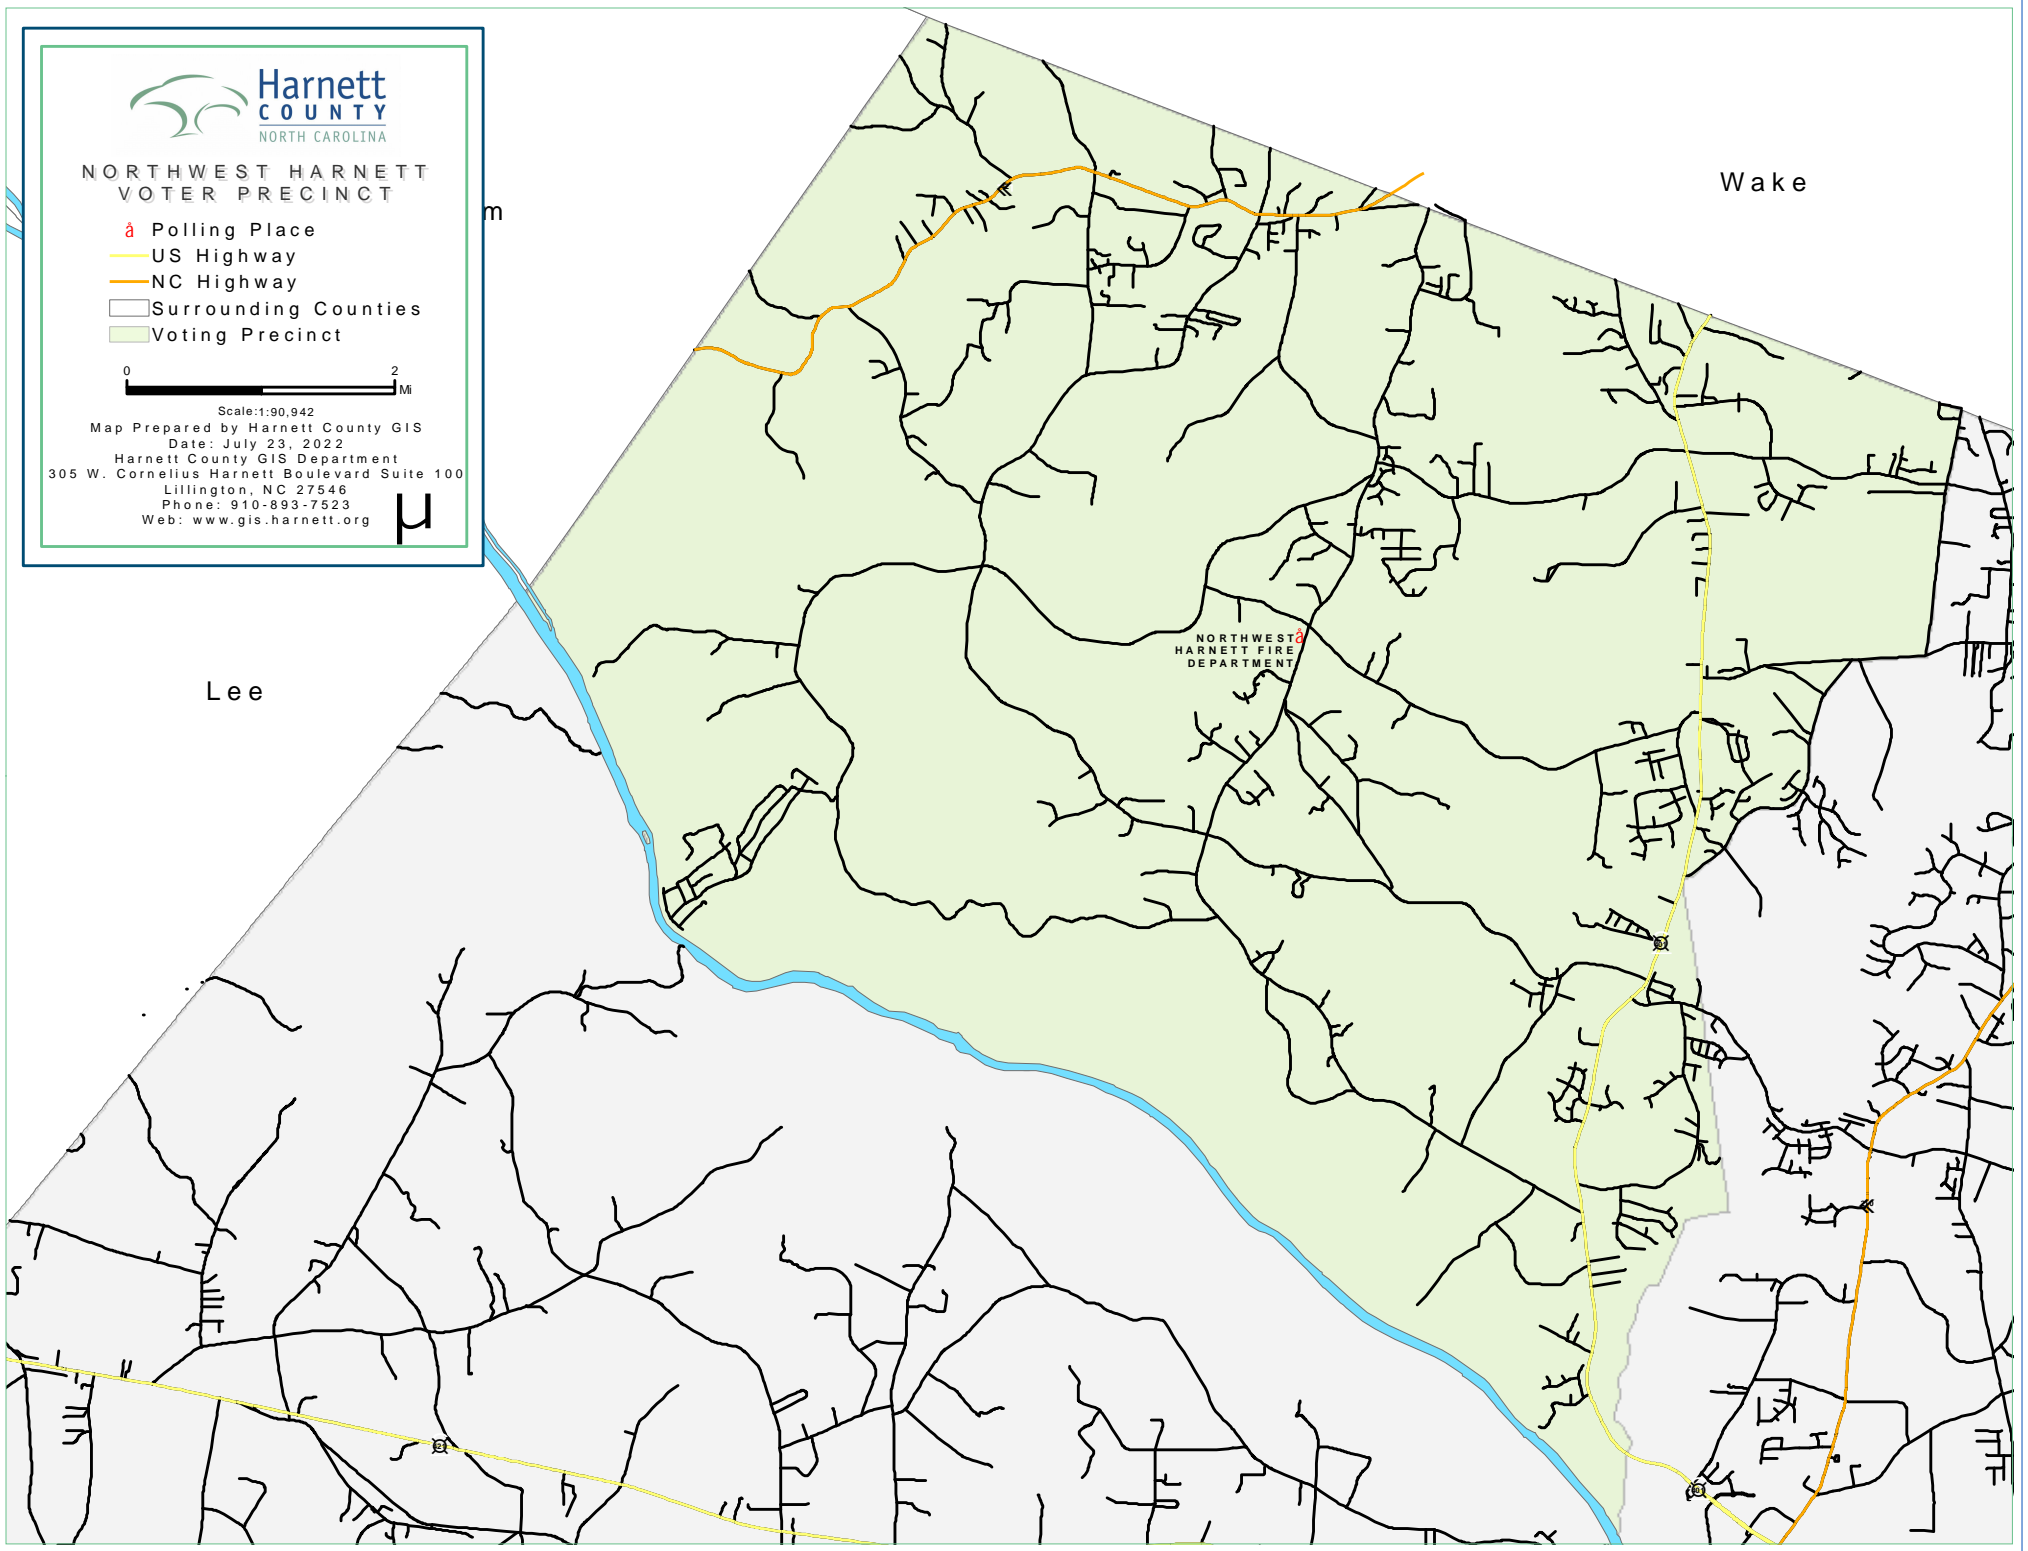

**NORTHWEST HARNETT  
VOTER PRECINCT**

- Polling Place
- US Highway
- NC Highway
- Surrounding Counties
- Voting Precinct

Scale: 1:90,942

Map Prepared by Harnett County GIS  
Date: July 23, 2022  
Harnett County GIS Department  
305 W. Cornelius Harnett Boulevard Suite 100  
Lillington, NC 27546  
Phone: 910-893-7523  
Web: [www.gis.harnett.org](http://www.gis.harnett.org)

Wake

Lee

NORTHWEST  
HARNETT FIRE  
DEPARTMENT