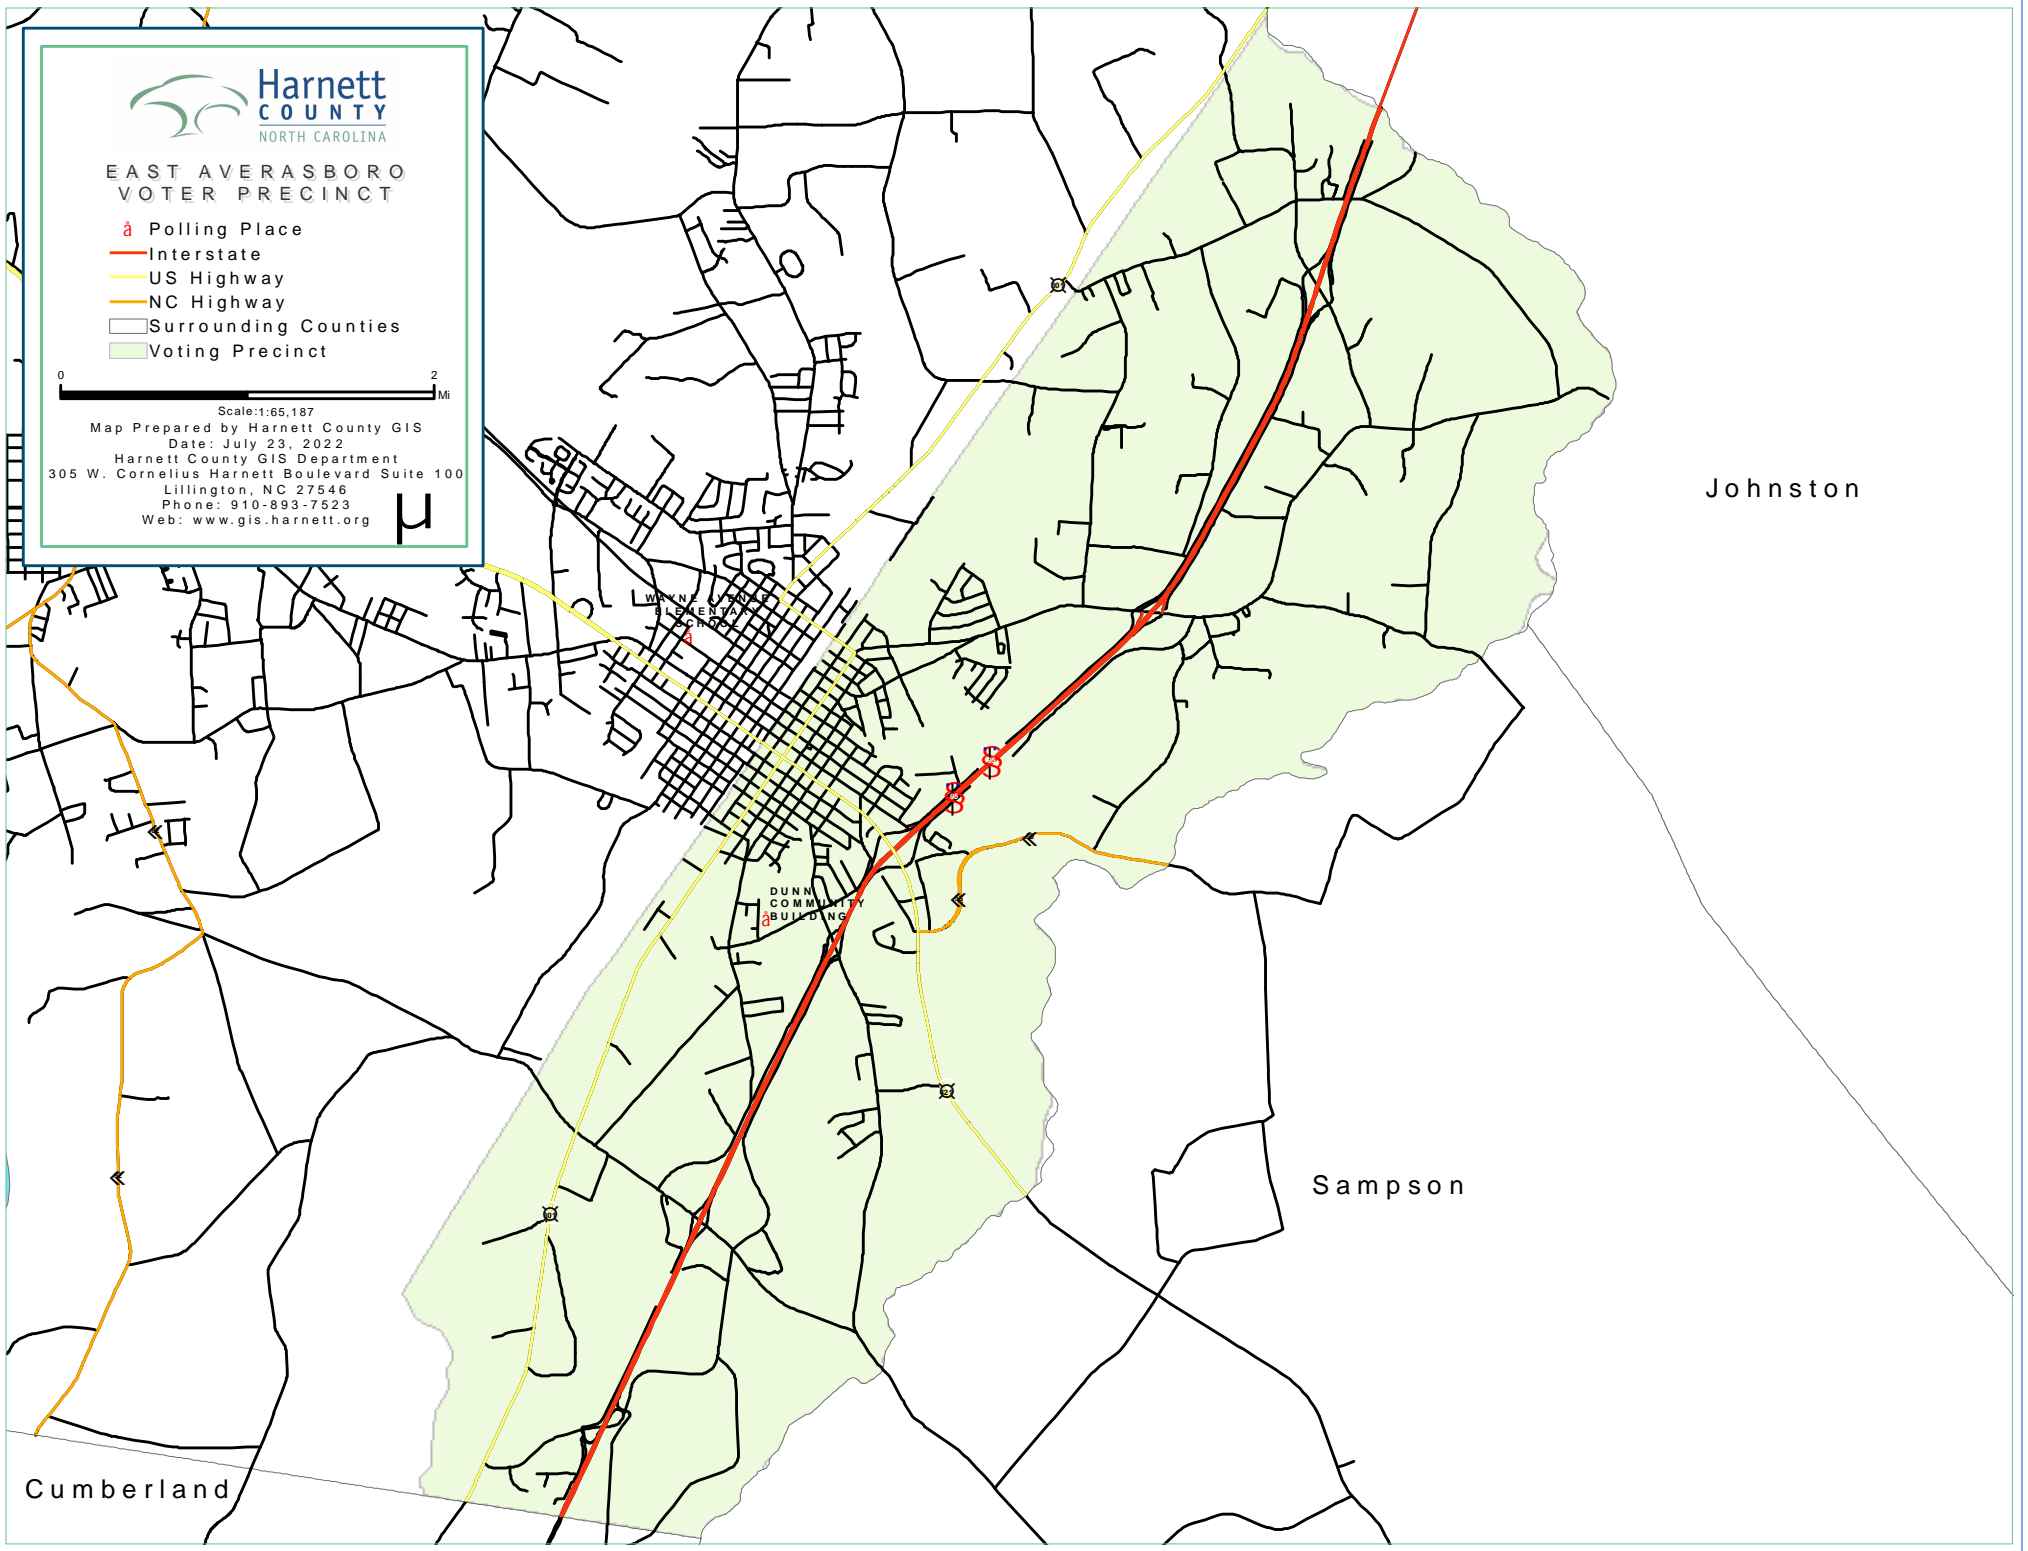

**EAST AVERASBORO
VOTER PRECINCT**

- Polling Place
- Interstate
- US Highway
- NC Highway
- Surrounding Counties
- Voting Precinct

Scale: 1:65,187
Map Prepared by Harnett County GIS
Date: July 23, 2022
Harnett County GIS Department
305 W. Cornelius Harnett Boulevard Suite 100
Lillington, NC 27546
Phone: 910-893-7523
Web: www.gis.harnett.org

Johnston

Sampson

Cumberland