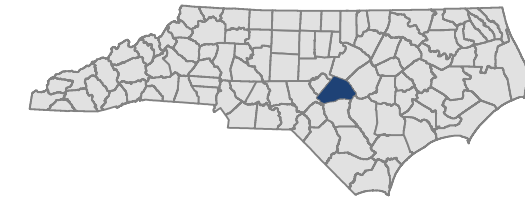

### High School Districts

High Schools

School District

Harnett Central High

Overhills High

Triton High

Western Harnett High

0 2 4 Miles

Map Prepared by Harnett County GIS  
Date: July 24, 2024  
gis.harnett.org

Chatham County

Wake County

Johnston County

Lee County

Moore County

Cumberland County

Sampson County