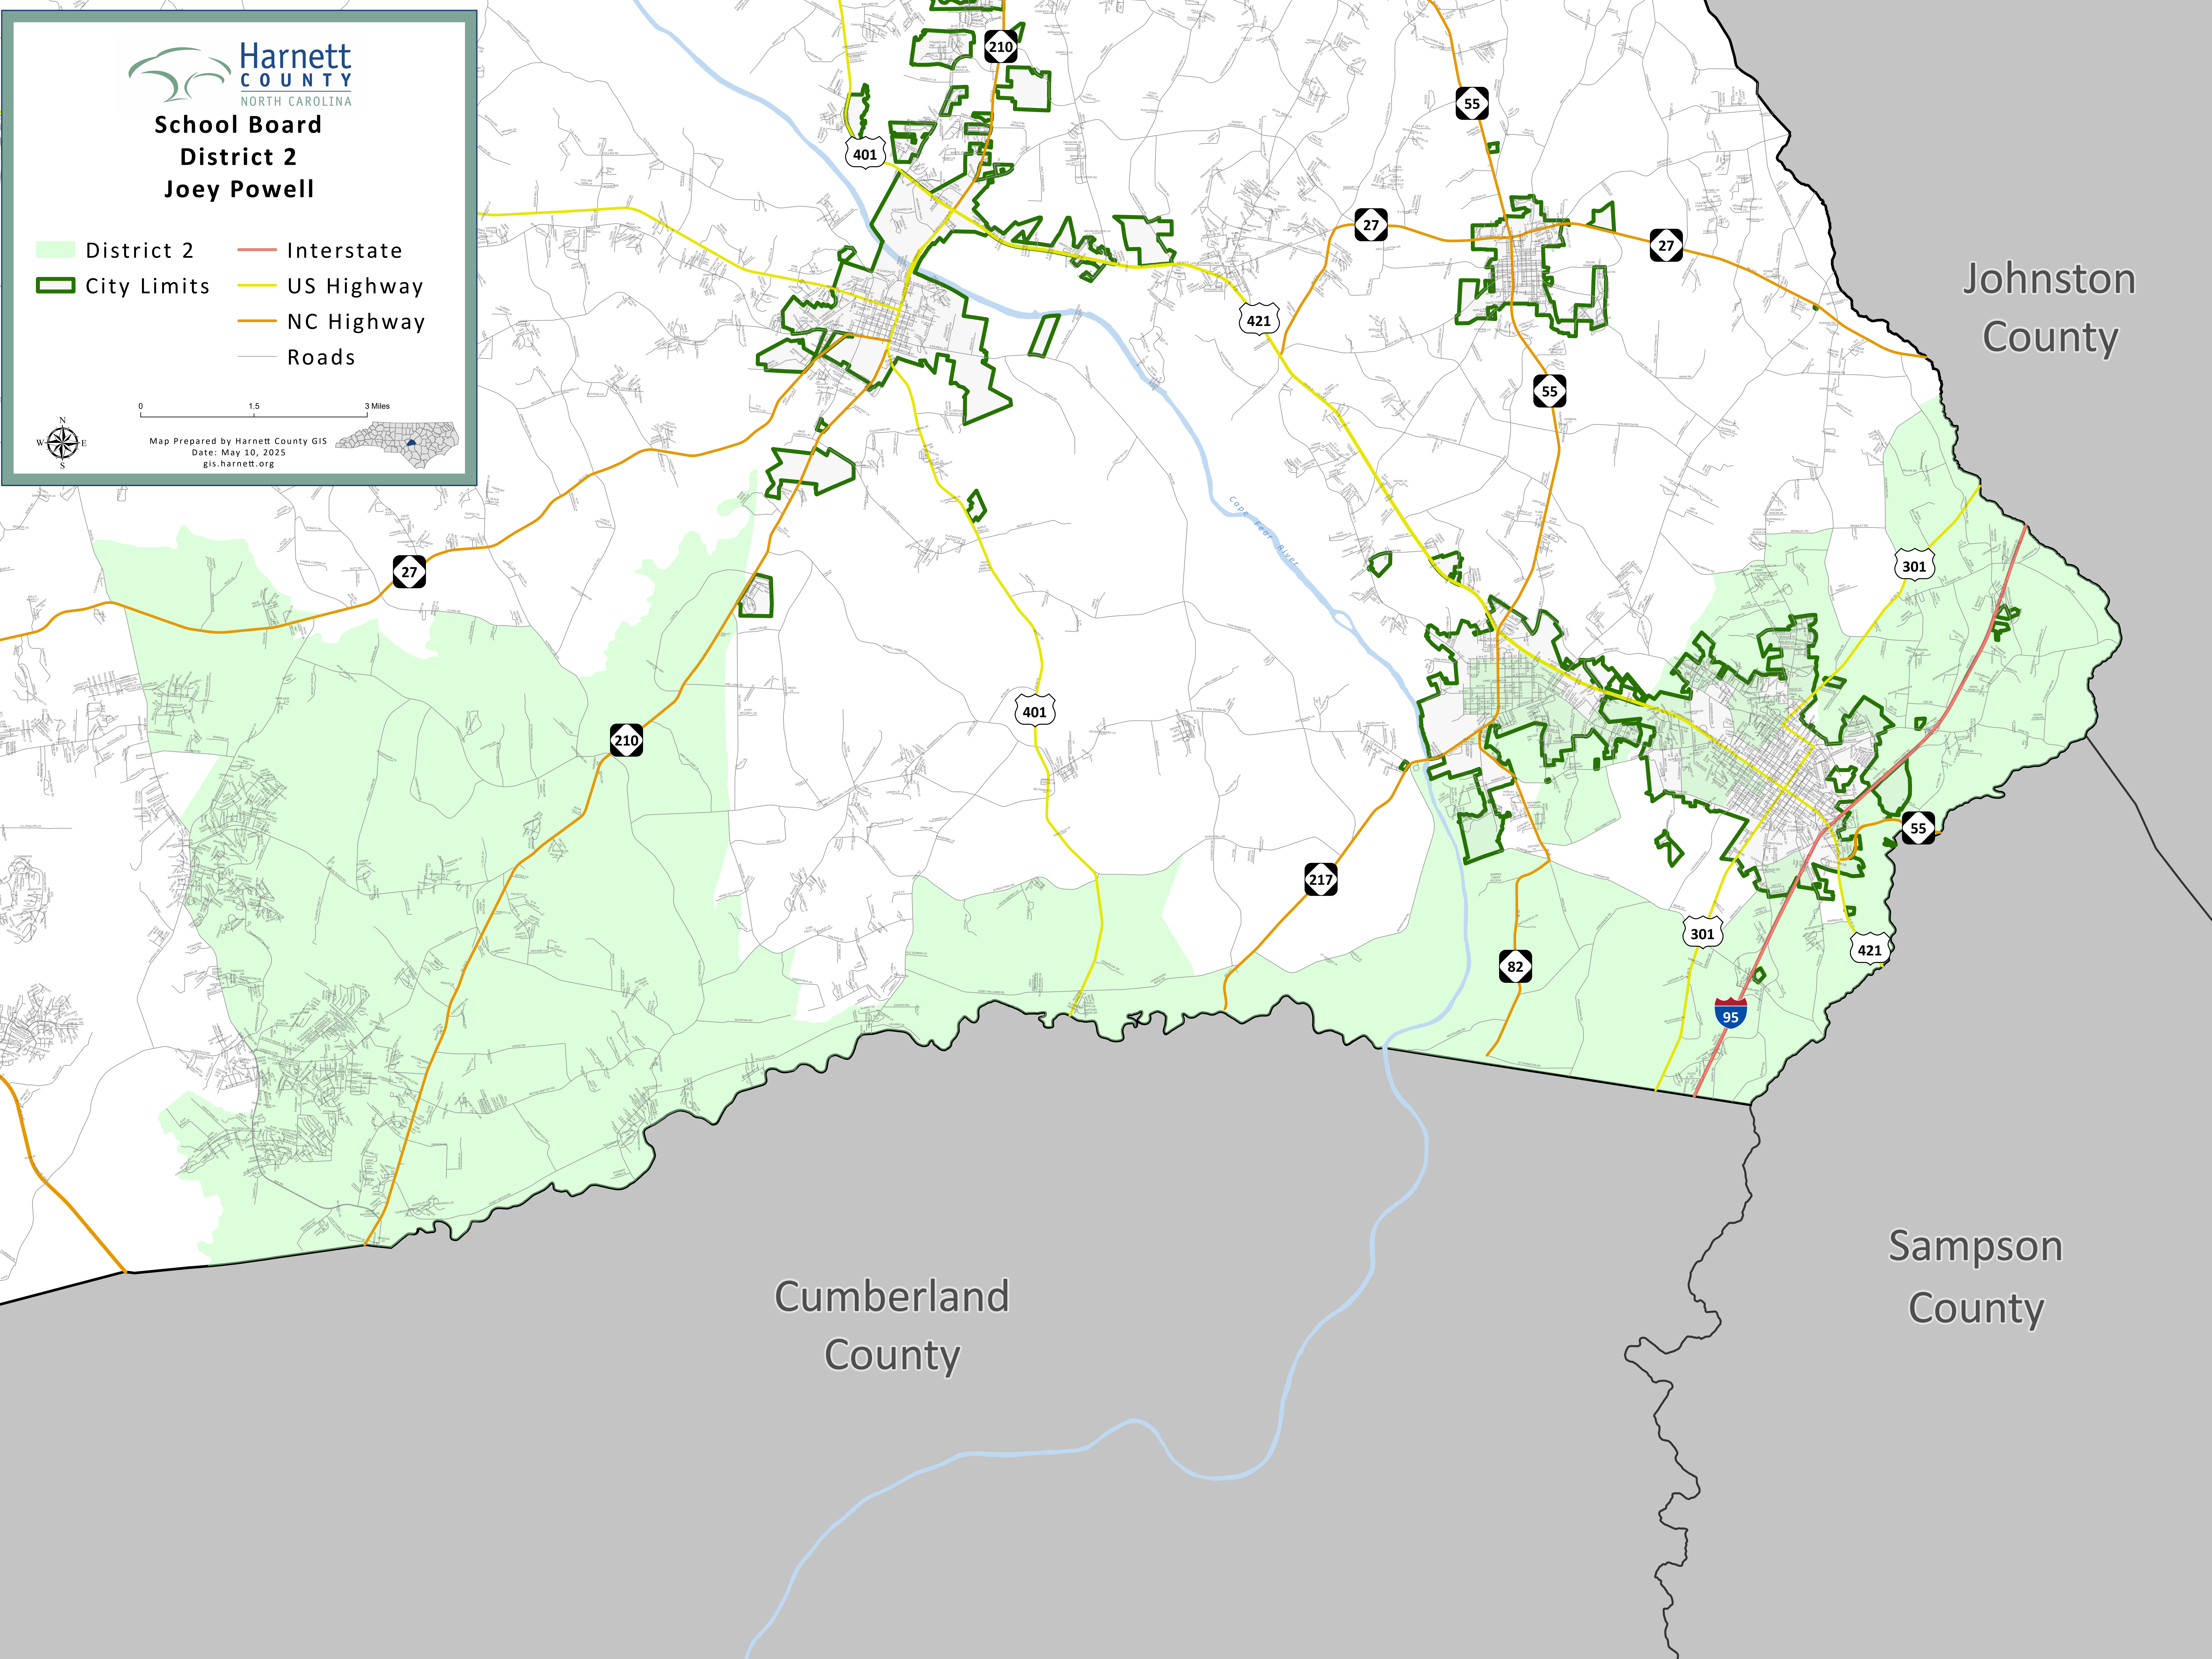

**School Board  
District 2  
Joey Powell**

- District 2
- City Limits
- Interstate
- US Highway
- NC Highway
- Roads

0 1.5 3 Miles

Map Prepared by Harnett County GIS  
Date: May 10, 2025  
gis.harnett.org

Johnston  
County

Cumberland  
County

Sampson  
County