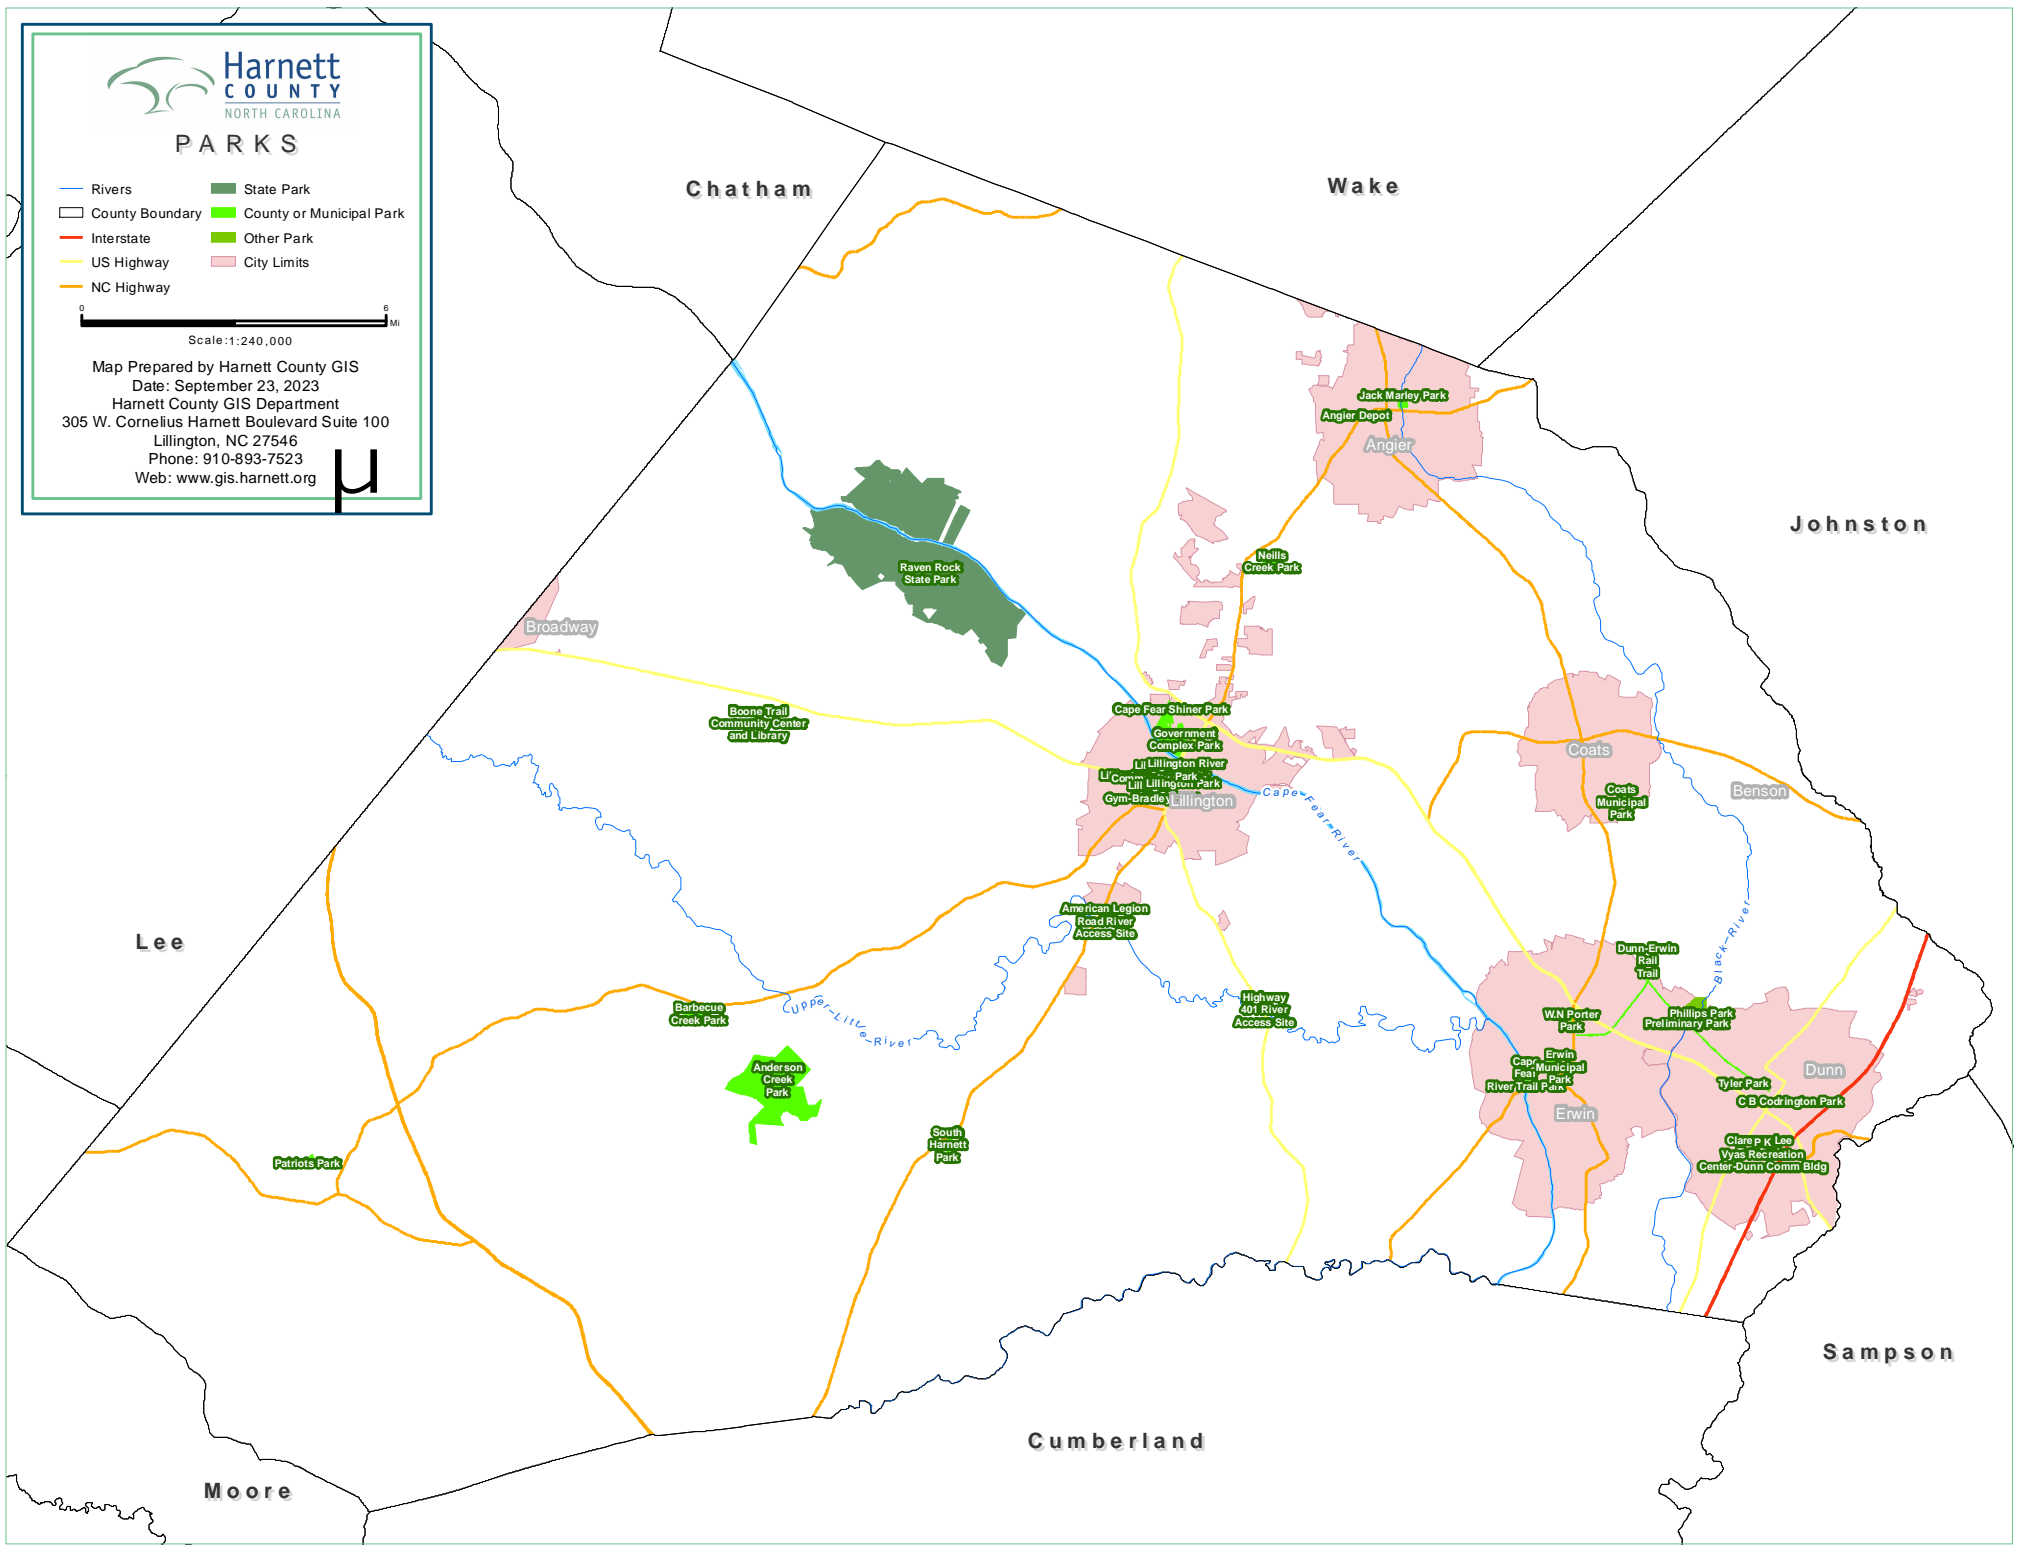

PARKS

- Rivers
- County Boundary
- Interstate
- US Highway
- NC Highway
- State Park
- County or Municipal Park
- Other Park
- City Limits

Map Prepared by Harnett County GIS
 Date: September 23, 2023
 Harnett County GIS Department
 305 W. Cornelius Harnett Boulevard Suite 100
 Lillington, NC 27546
 Phone: 910-893-7523
 Web: www.gis.harnett.org

Chatham

Wake

Johnston

Lee

Sampson

Cumberland

Moore