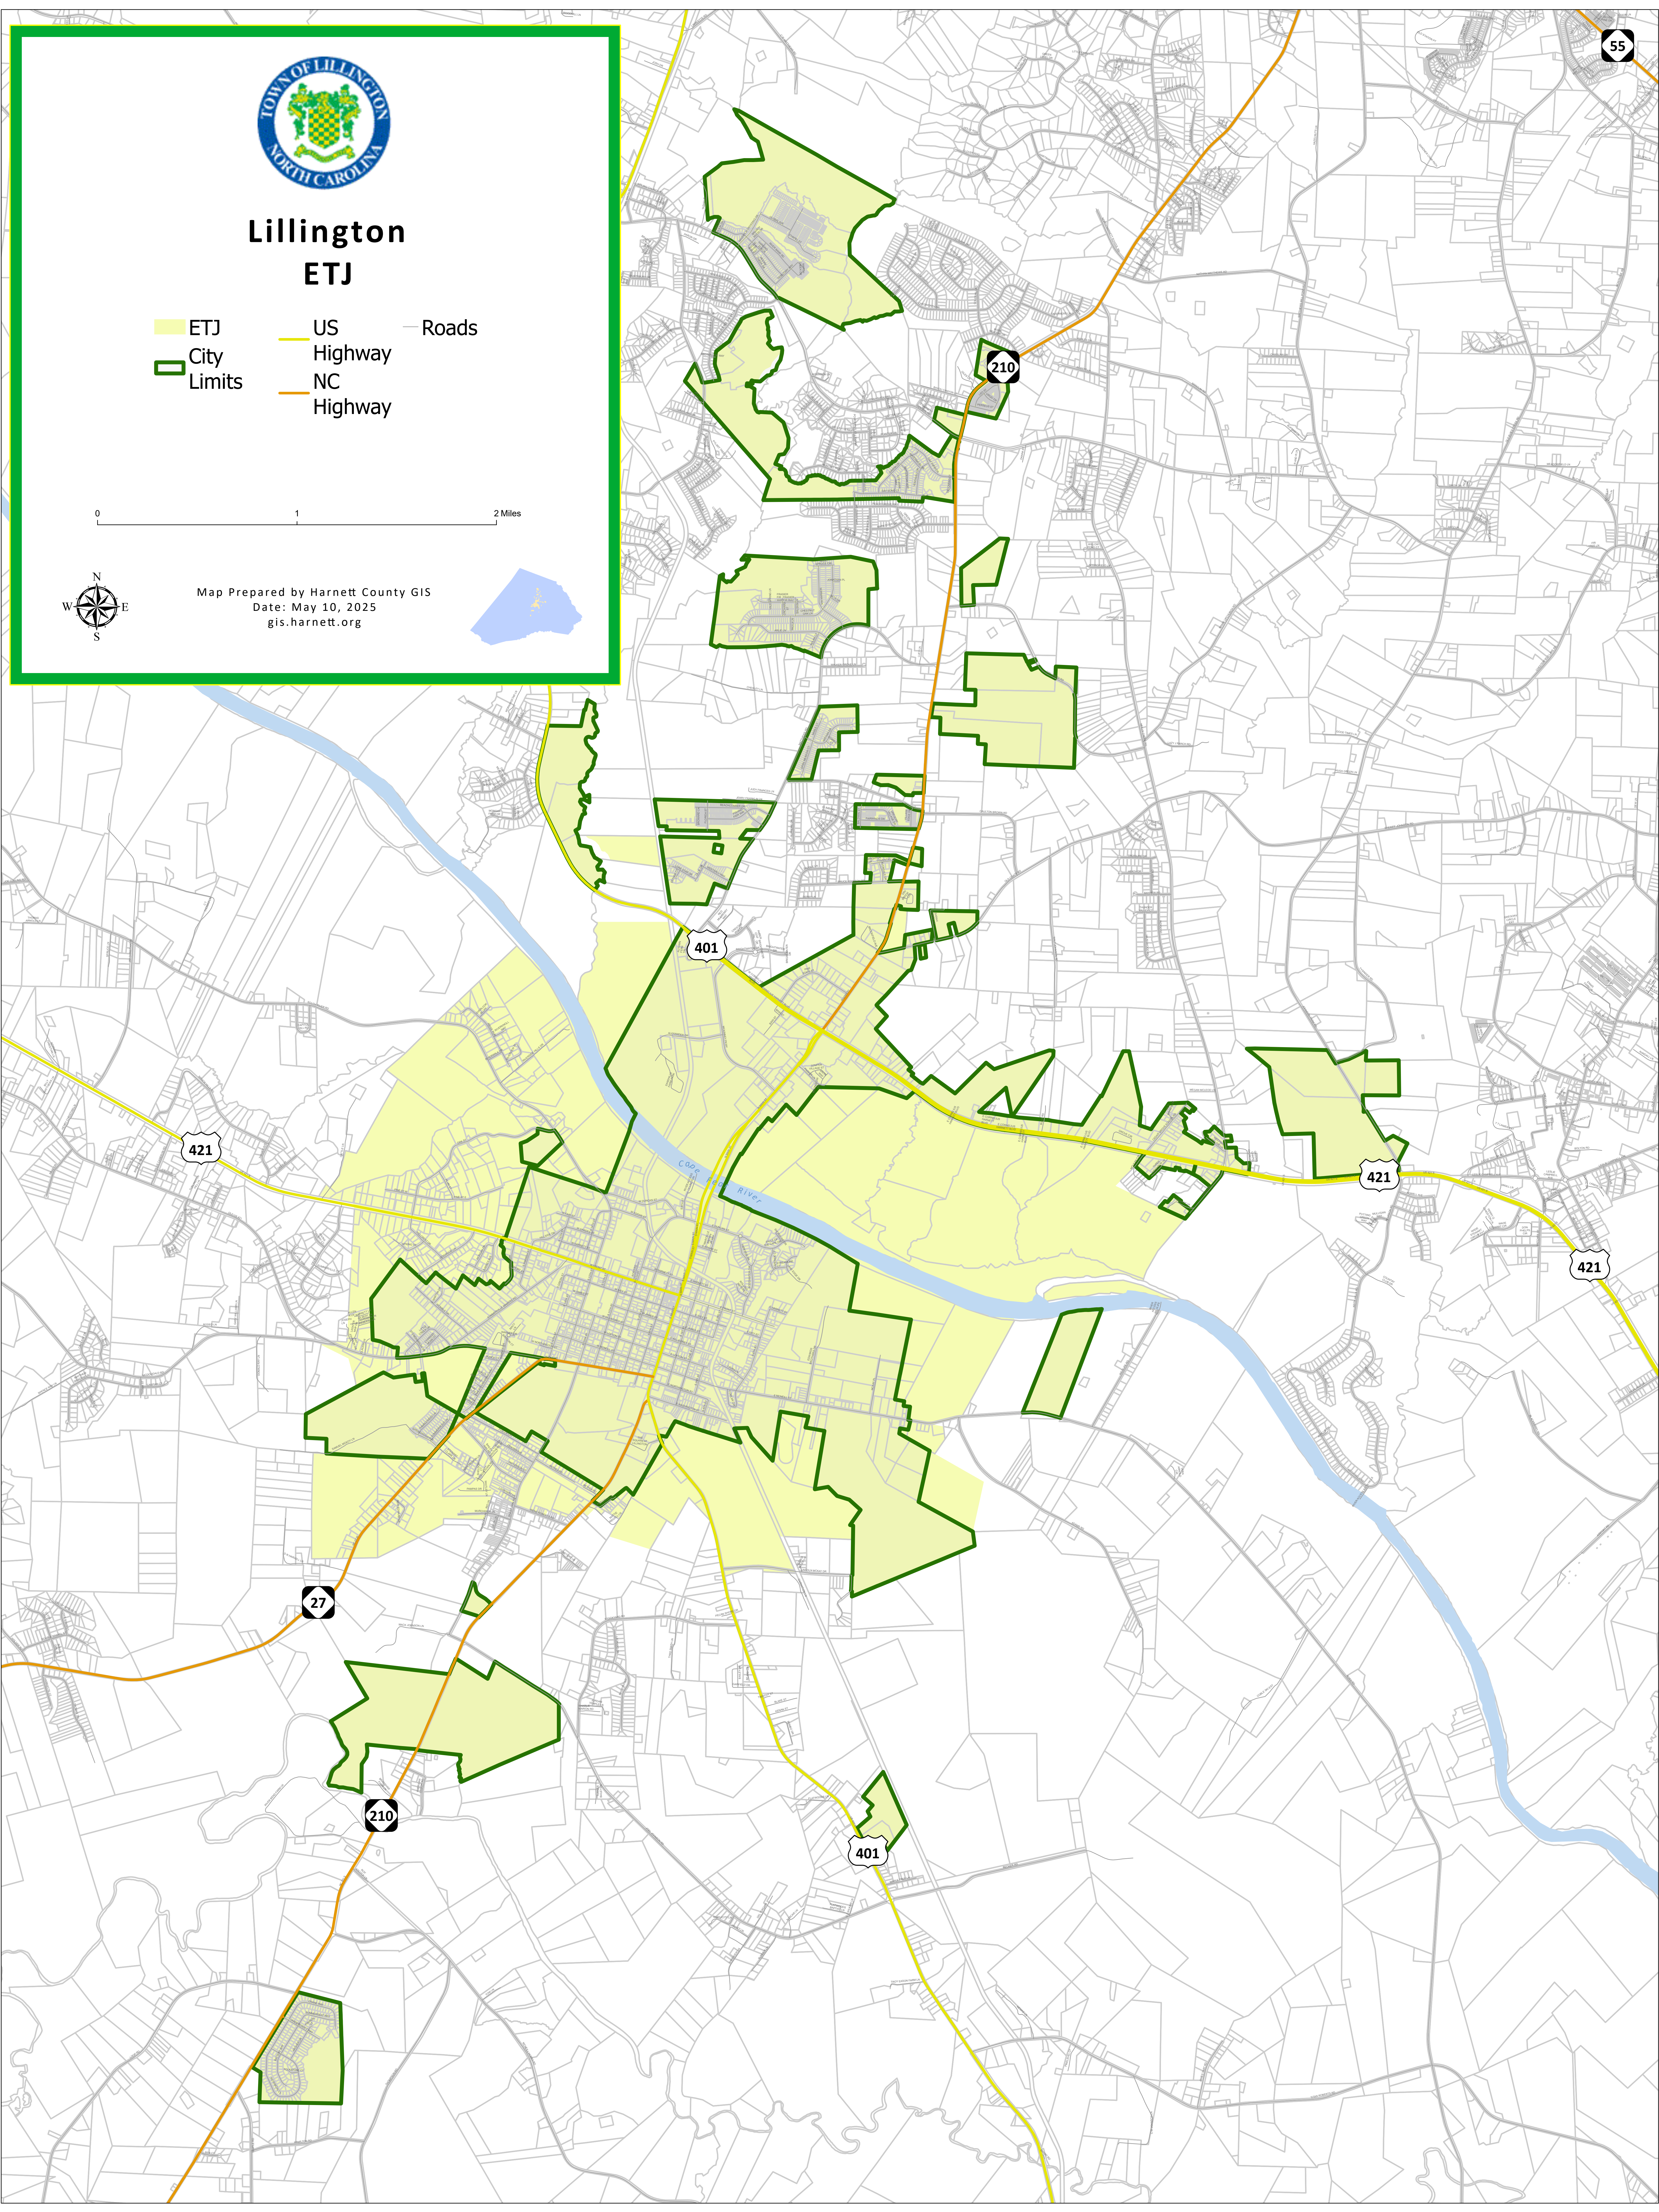

# Lillington ETJ

- ETJ
- City Limits
- US Highway
- NC Highway
- Roads

0 1 2 Miles

Map Prepared by Harnett County GIS  
Date: May 10, 2025  
gis.harnett.org

55

210

401

421

421

421

27

210

401