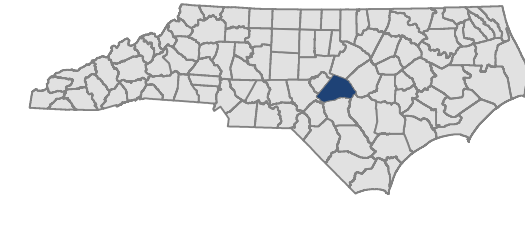

Harnett County Voluntary Agricultural Districts

- Agricultural Districts
- VAD One Mile Buffer
- ETJ limits
- City Limits
- Interstate
- US Highway
- NC Highway
- Roads

0 2 4 Miles

Map Prepared by Harnett County GIS
Date: May 10, 2025
gis.harnett.org

Chatham
County

Wake County

Lee County

Johnston
County

Moore
County

Cumberland
County

Sampson
County

Hoke County