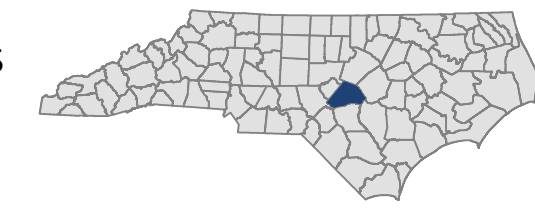

Harnett County Townships

- Anderson Creek
- Averasboro
- Barbecue
- Black River
- Buckhorn
- Duke
- Grove
- Hectors Creek
- Johnsonville
- Lillington
- Neills Creek
- Stewarts Creek
- Upper Little River

0 2 4 Miles

Map Prepared by Harnett County GIS
Date: May 10, 2025
gis.harnett.org

Chatham County

Wake County

Lee County

Johnston County

Moore County

Hoke County

Cumberland County

Sampson County

Buckhorn

Hectors Creek

Black River

Upper Little River

Neills Creek

Grove

Lillington

Barbecue

Anderson Creek

Stewarts Creek

Duke

Averasboro

Johnsonville