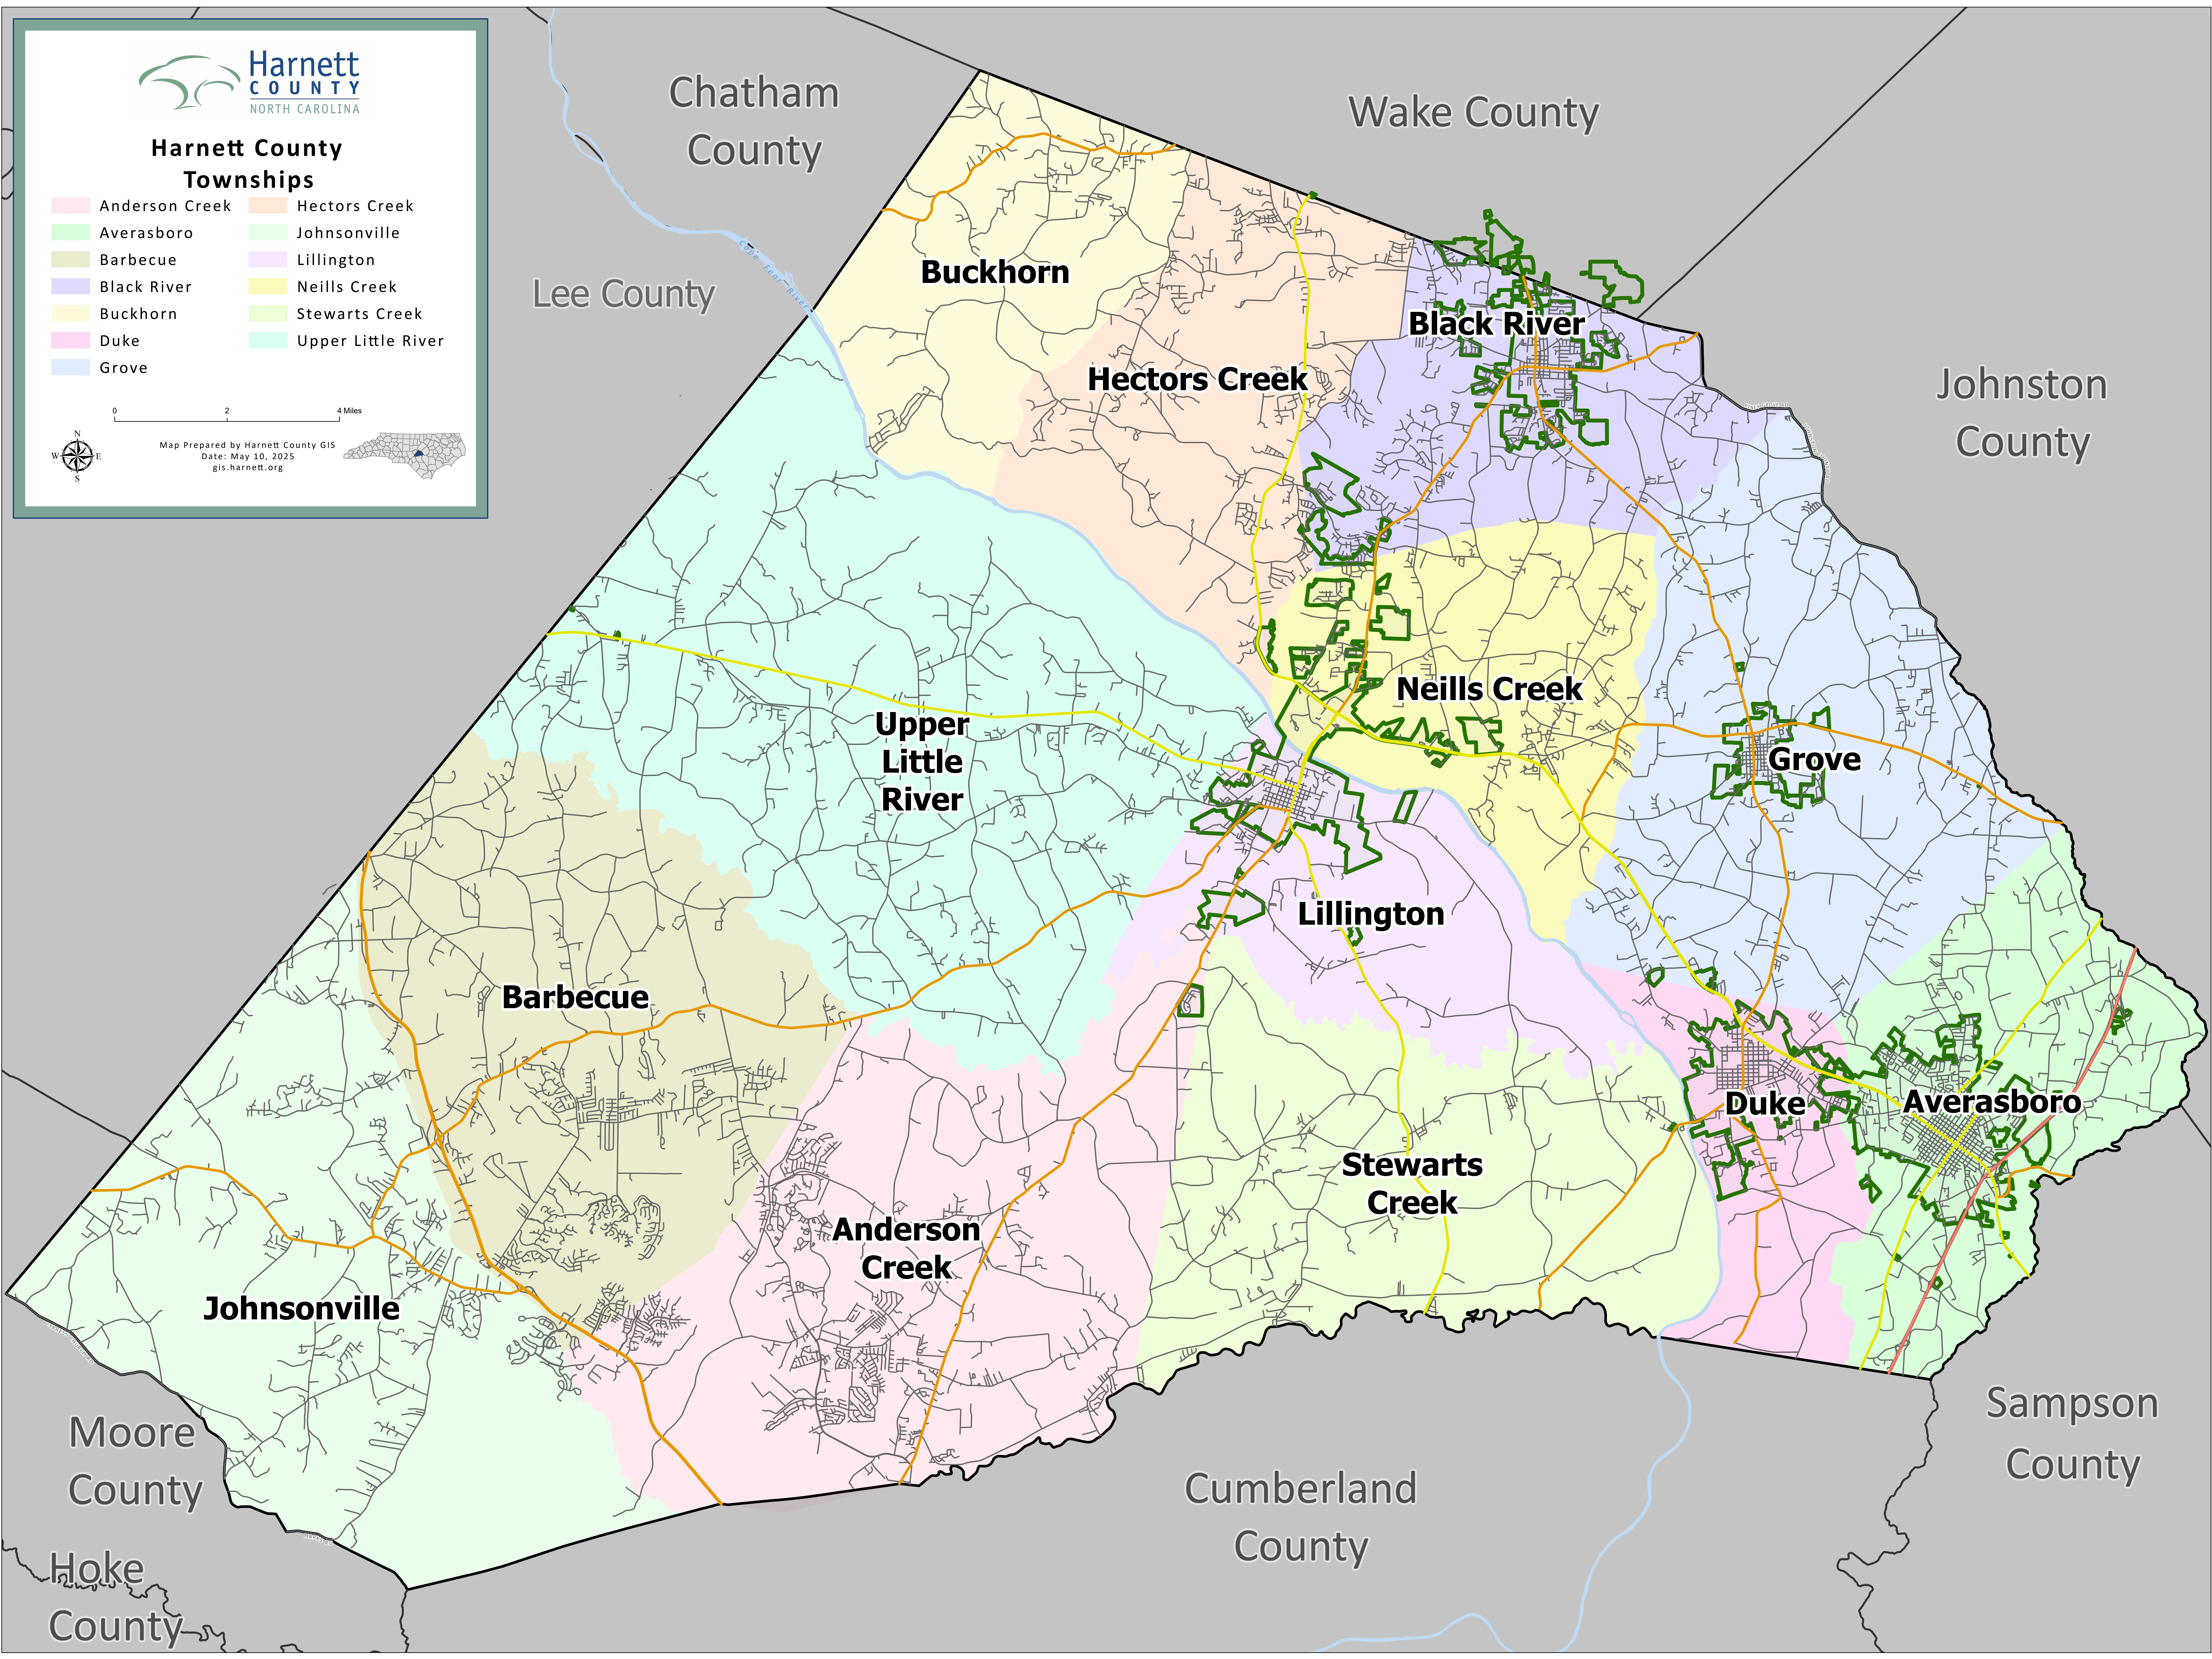

Harnett County Townships

- Anderson Creek
- Averasboro
- Barbecue
- Black River
- Buckhorn
- Duke
- Grove
- Hectors Creek
- Johnsonville
- Lillington
- Neills Creek
- Stewarts Creek
- Upper Little River

0 2 4 Miles

Map Prepared by Harnett County GIS
Date: May 10, 2025
gis.harnett.org

Chatham County

Wake County

Lee County

Johnston County

Moore County

Hoke County

Cumberland County

Sampson County

Buckhorn

Hectors Creek

Black River

Upper Little River

Neills Creek

Grove

Lillington

Barbecue

Anderson Creek

Stewarts Creek

Duke

Averasboro

Johnsonville