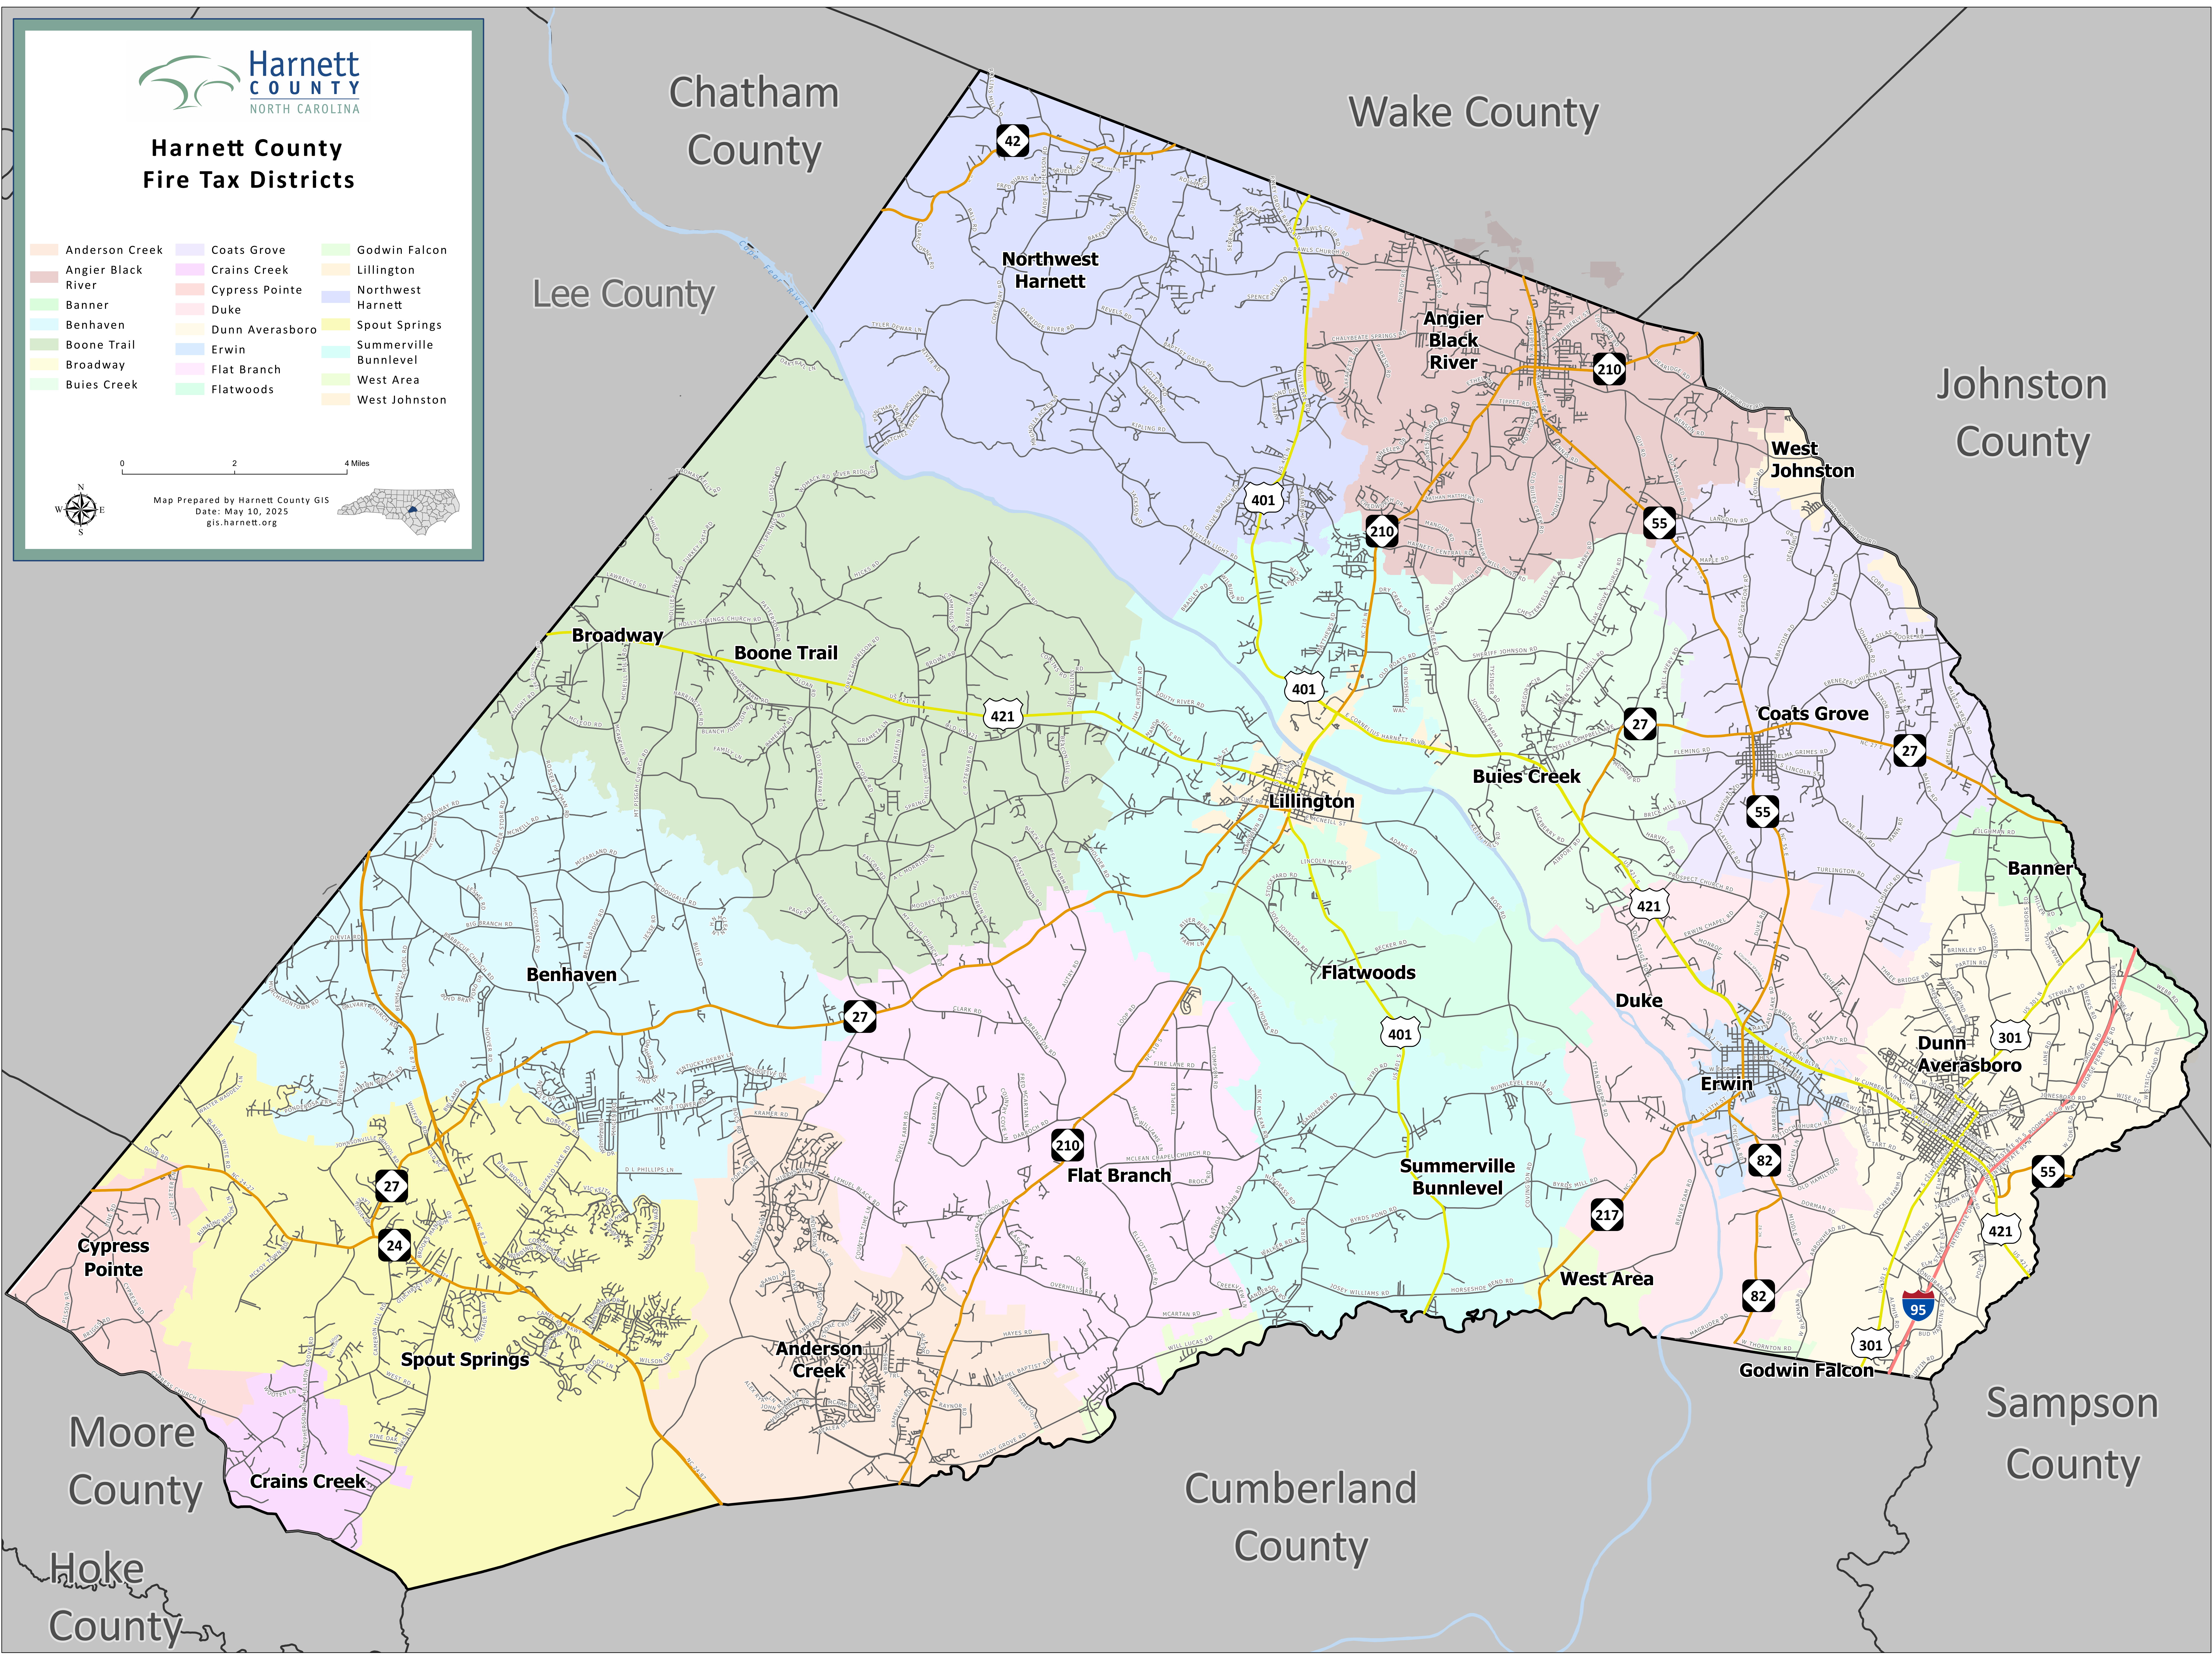

Harnett County Fire Tax Districts

- Anderson Creek
- Angier Black River
- Banner
- Benhaven
- Boone Trail
- Broadway
- Buies Creek
- Coats Grove
- Crains Creek
- Cypress Pointe
- Duke
- Dunn Averbosoro
- Erwin
- Flat Branch
- Flatwoods
- Godwin Falcon
- Lillington
- Northwest Harnett
- Spout Springs
- Summerville Bunnlevel
- West Area
- West Johnston

0 2 4 Miles

Map Prepared by Harnett County GIS
Date: May 10, 2025
gis.harnett.org

Chatham County

Wake County

Lee County

Johnston County

Moore County

Cumberland County

Sampson County

Hoke County