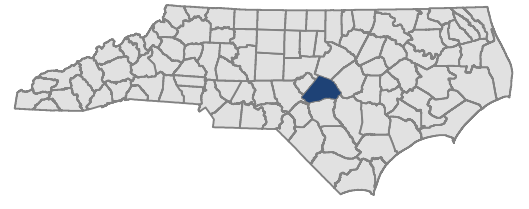

Harnett County Fire Tax Districts

- Anderson Creek
- Angier Black River
- Banner
- Benhaven
- Boone Trail
- Broadway
- Buies Creek
- Coats Grove
- Crains Creek
- Cypress Pointe
- Duke
- Dunn Averbosoro
- Erwin
- Flat Branch
- Flatwoods
- Godwin Falcon
- Lillington
- Northwest Harnett
- Spout Springs
- Summerville Bunnlevel
- West Area
- West Johnston

0 2 4 Miles

Map Prepared by Harnett County GIS
Date: May 10, 2025
gis.harnett.org

Chatham County

Wake County

Lee County

Johnston County

Moore County

Cumberland County

Sampson County

Hoke County