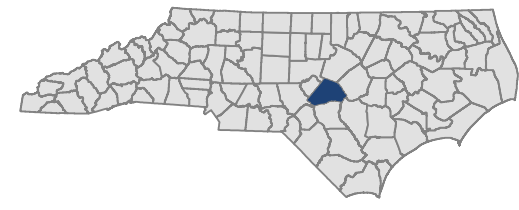

# Harnett County Fire Tax Districts

- |                    |                |                       |
|--------------------|----------------|-----------------------|
| Anderson Creek     | Coats Grove    | Godwin Falcon         |
| Angier Black River | Crains Creek   | Lillington            |
| Banner             | Cypress Pointe | Northwest Harnett     |
| Benhaven           | Duke           | Spout Springs         |
| Boone Trail        | Dunn Aversboro | Summerville Bunnlevel |
| Buies Creek        | Erwin          | Sunnlevel             |
| Cape Fear          | Flat Branch    | West Area             |
|                    | Flatwoods      | West Johnston         |

0 2 4 Miles

Map Prepared by Harnett County GIS  
Date: May 16, 2026  
harnett.org/gis

Moore County

Hoke County

Cumberland County

Sampson County

Chatham County

Wake County

Lee County

Johnston County