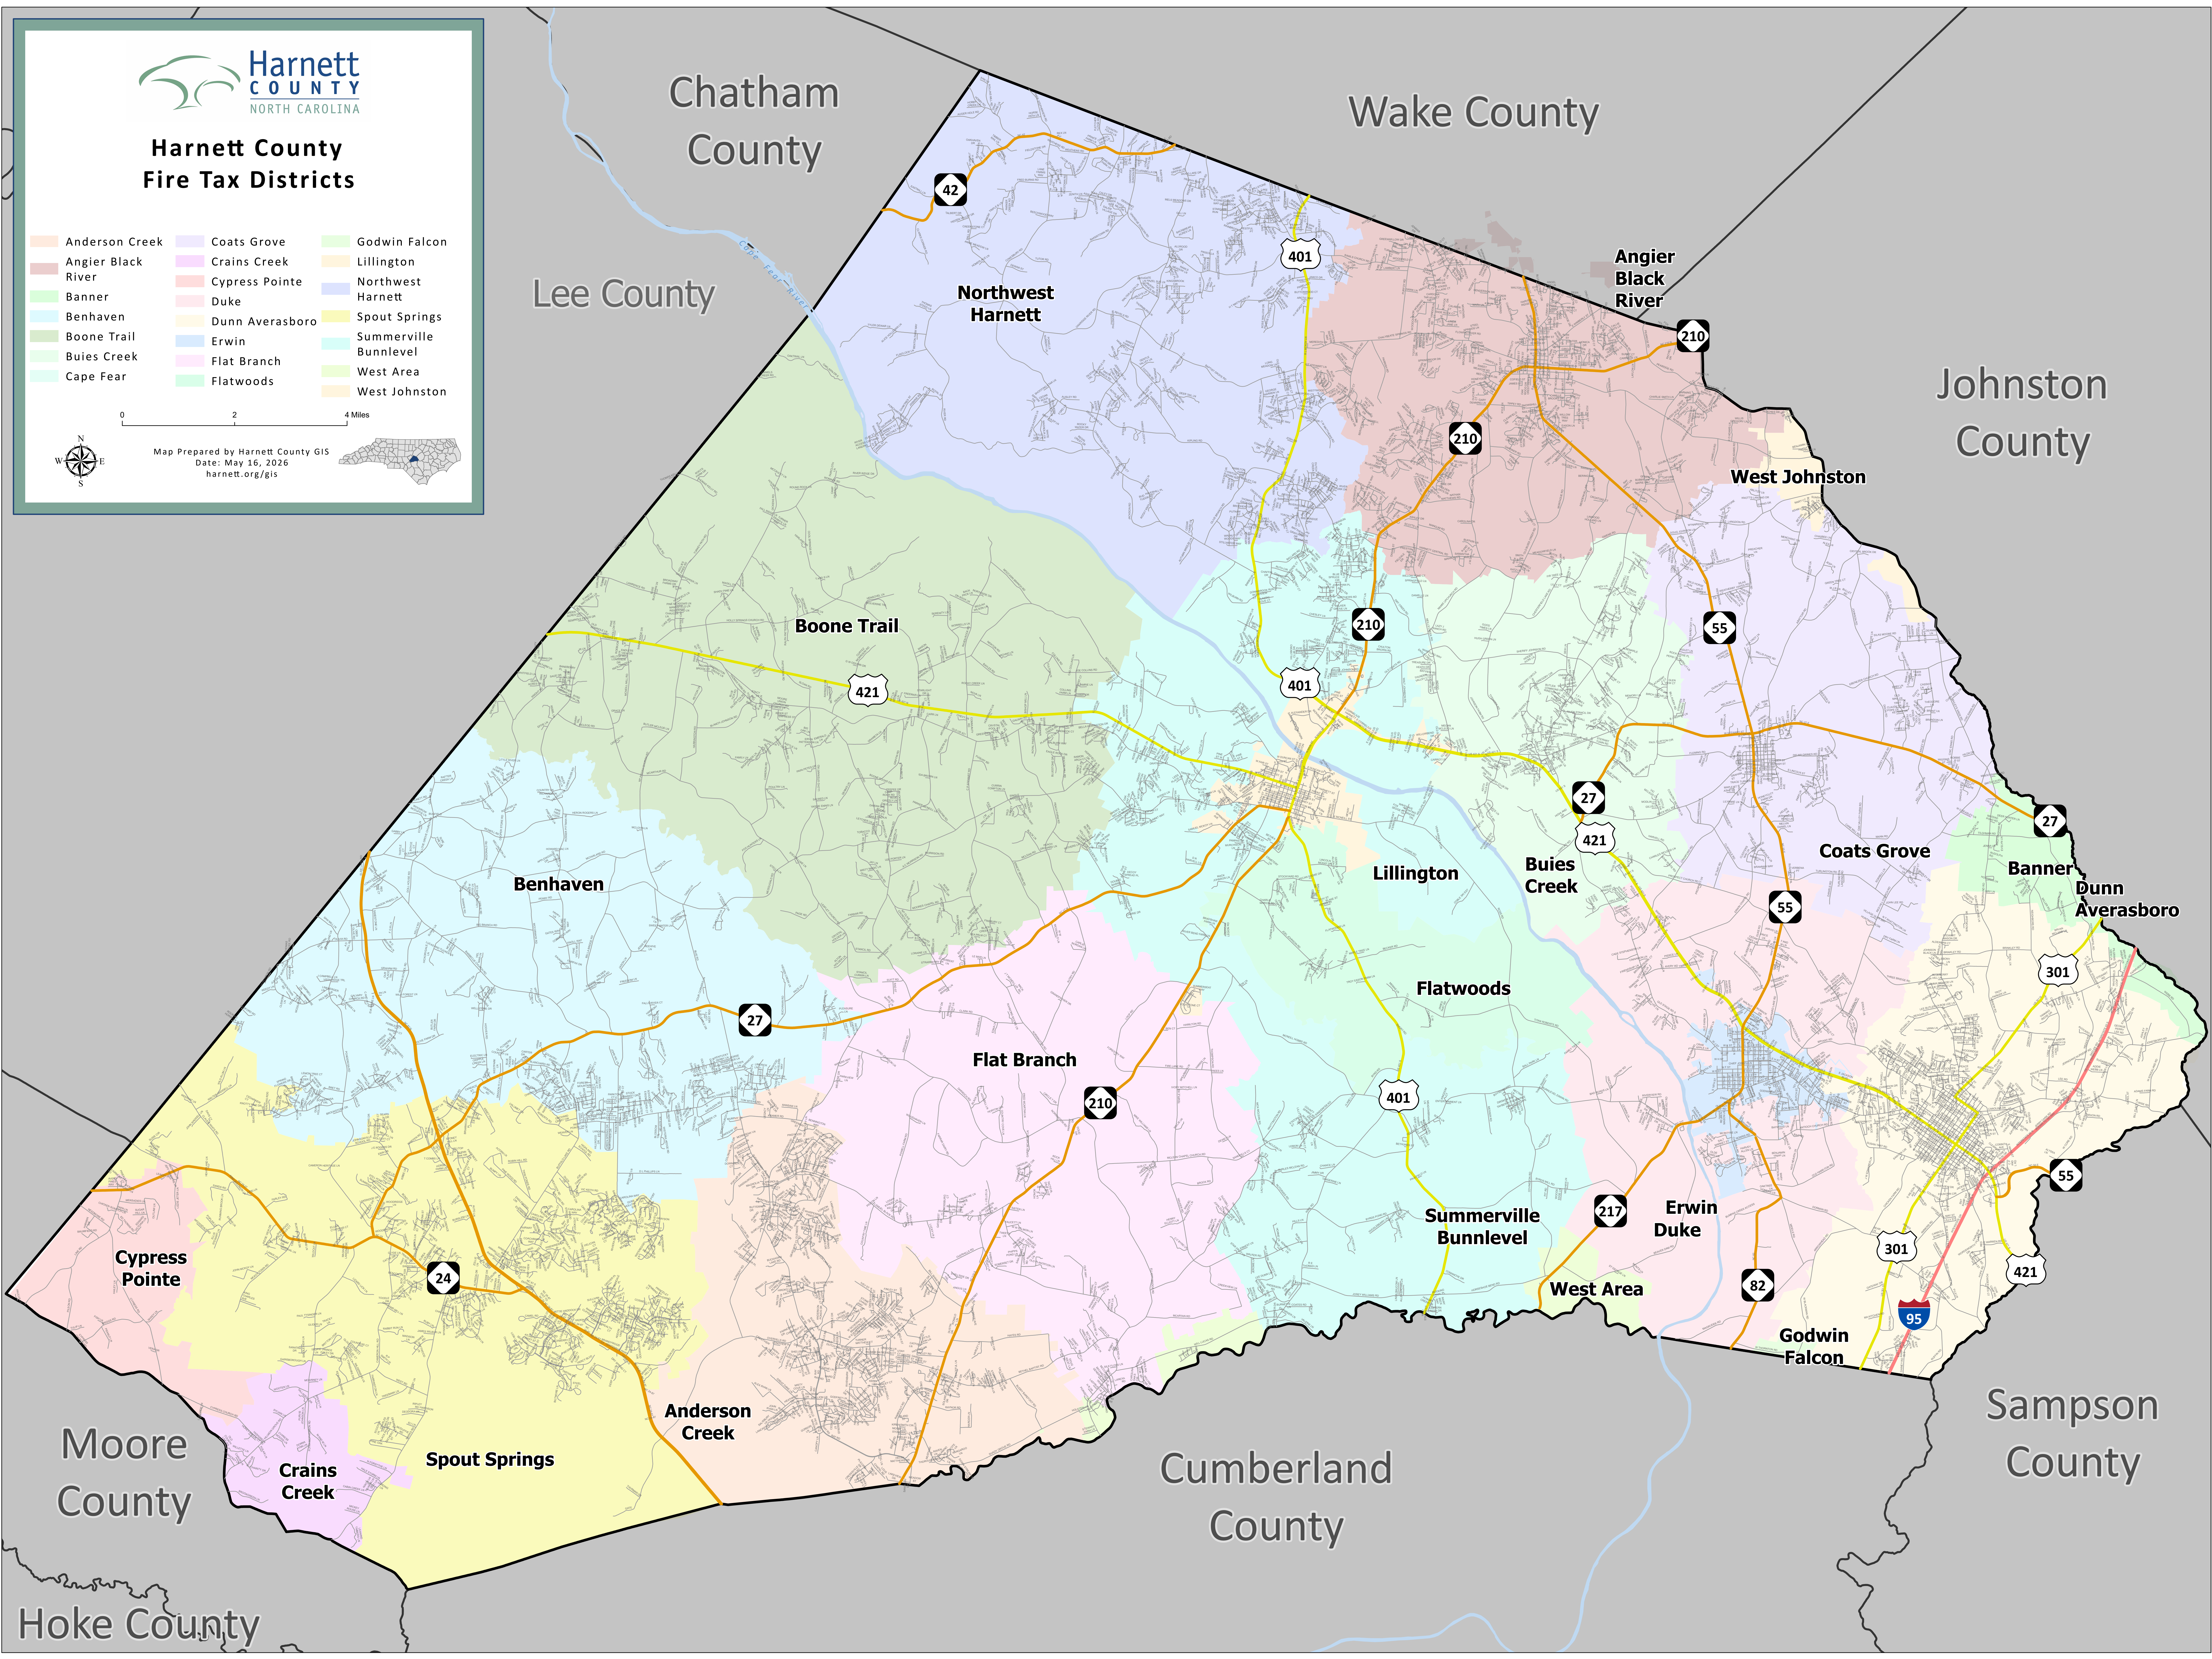

# Harnett County Fire Tax Districts

- |                    |                |                       |
|--------------------|----------------|-----------------------|
| Anderson Creek     | Coats Grove    | Godwin Falcon         |
| Angier Black River | Crains Creek   | Lillington            |
| Banner             | Cypress Pointe | Northwest Harnett     |
| Benhaven           | Duke           | Spout Springs         |
| Boone Trail        | Dunn Aversboro | Summerville Bunnlevel |
| Buies Creek        | Erwin          | Sunnlevel             |
| Cape Fear          | Flat Branch    | West Area             |
|                    | Flatwoods      | West Johnston         |

0 2 4 Miles

Map Prepared by Harnett County GIS  
Date: May 16, 2026  
harnett.org/gis

Moore County

Hoke County

Cumberland County

Sampson County

Chatham County

Wake County

Lee County

Johnston County