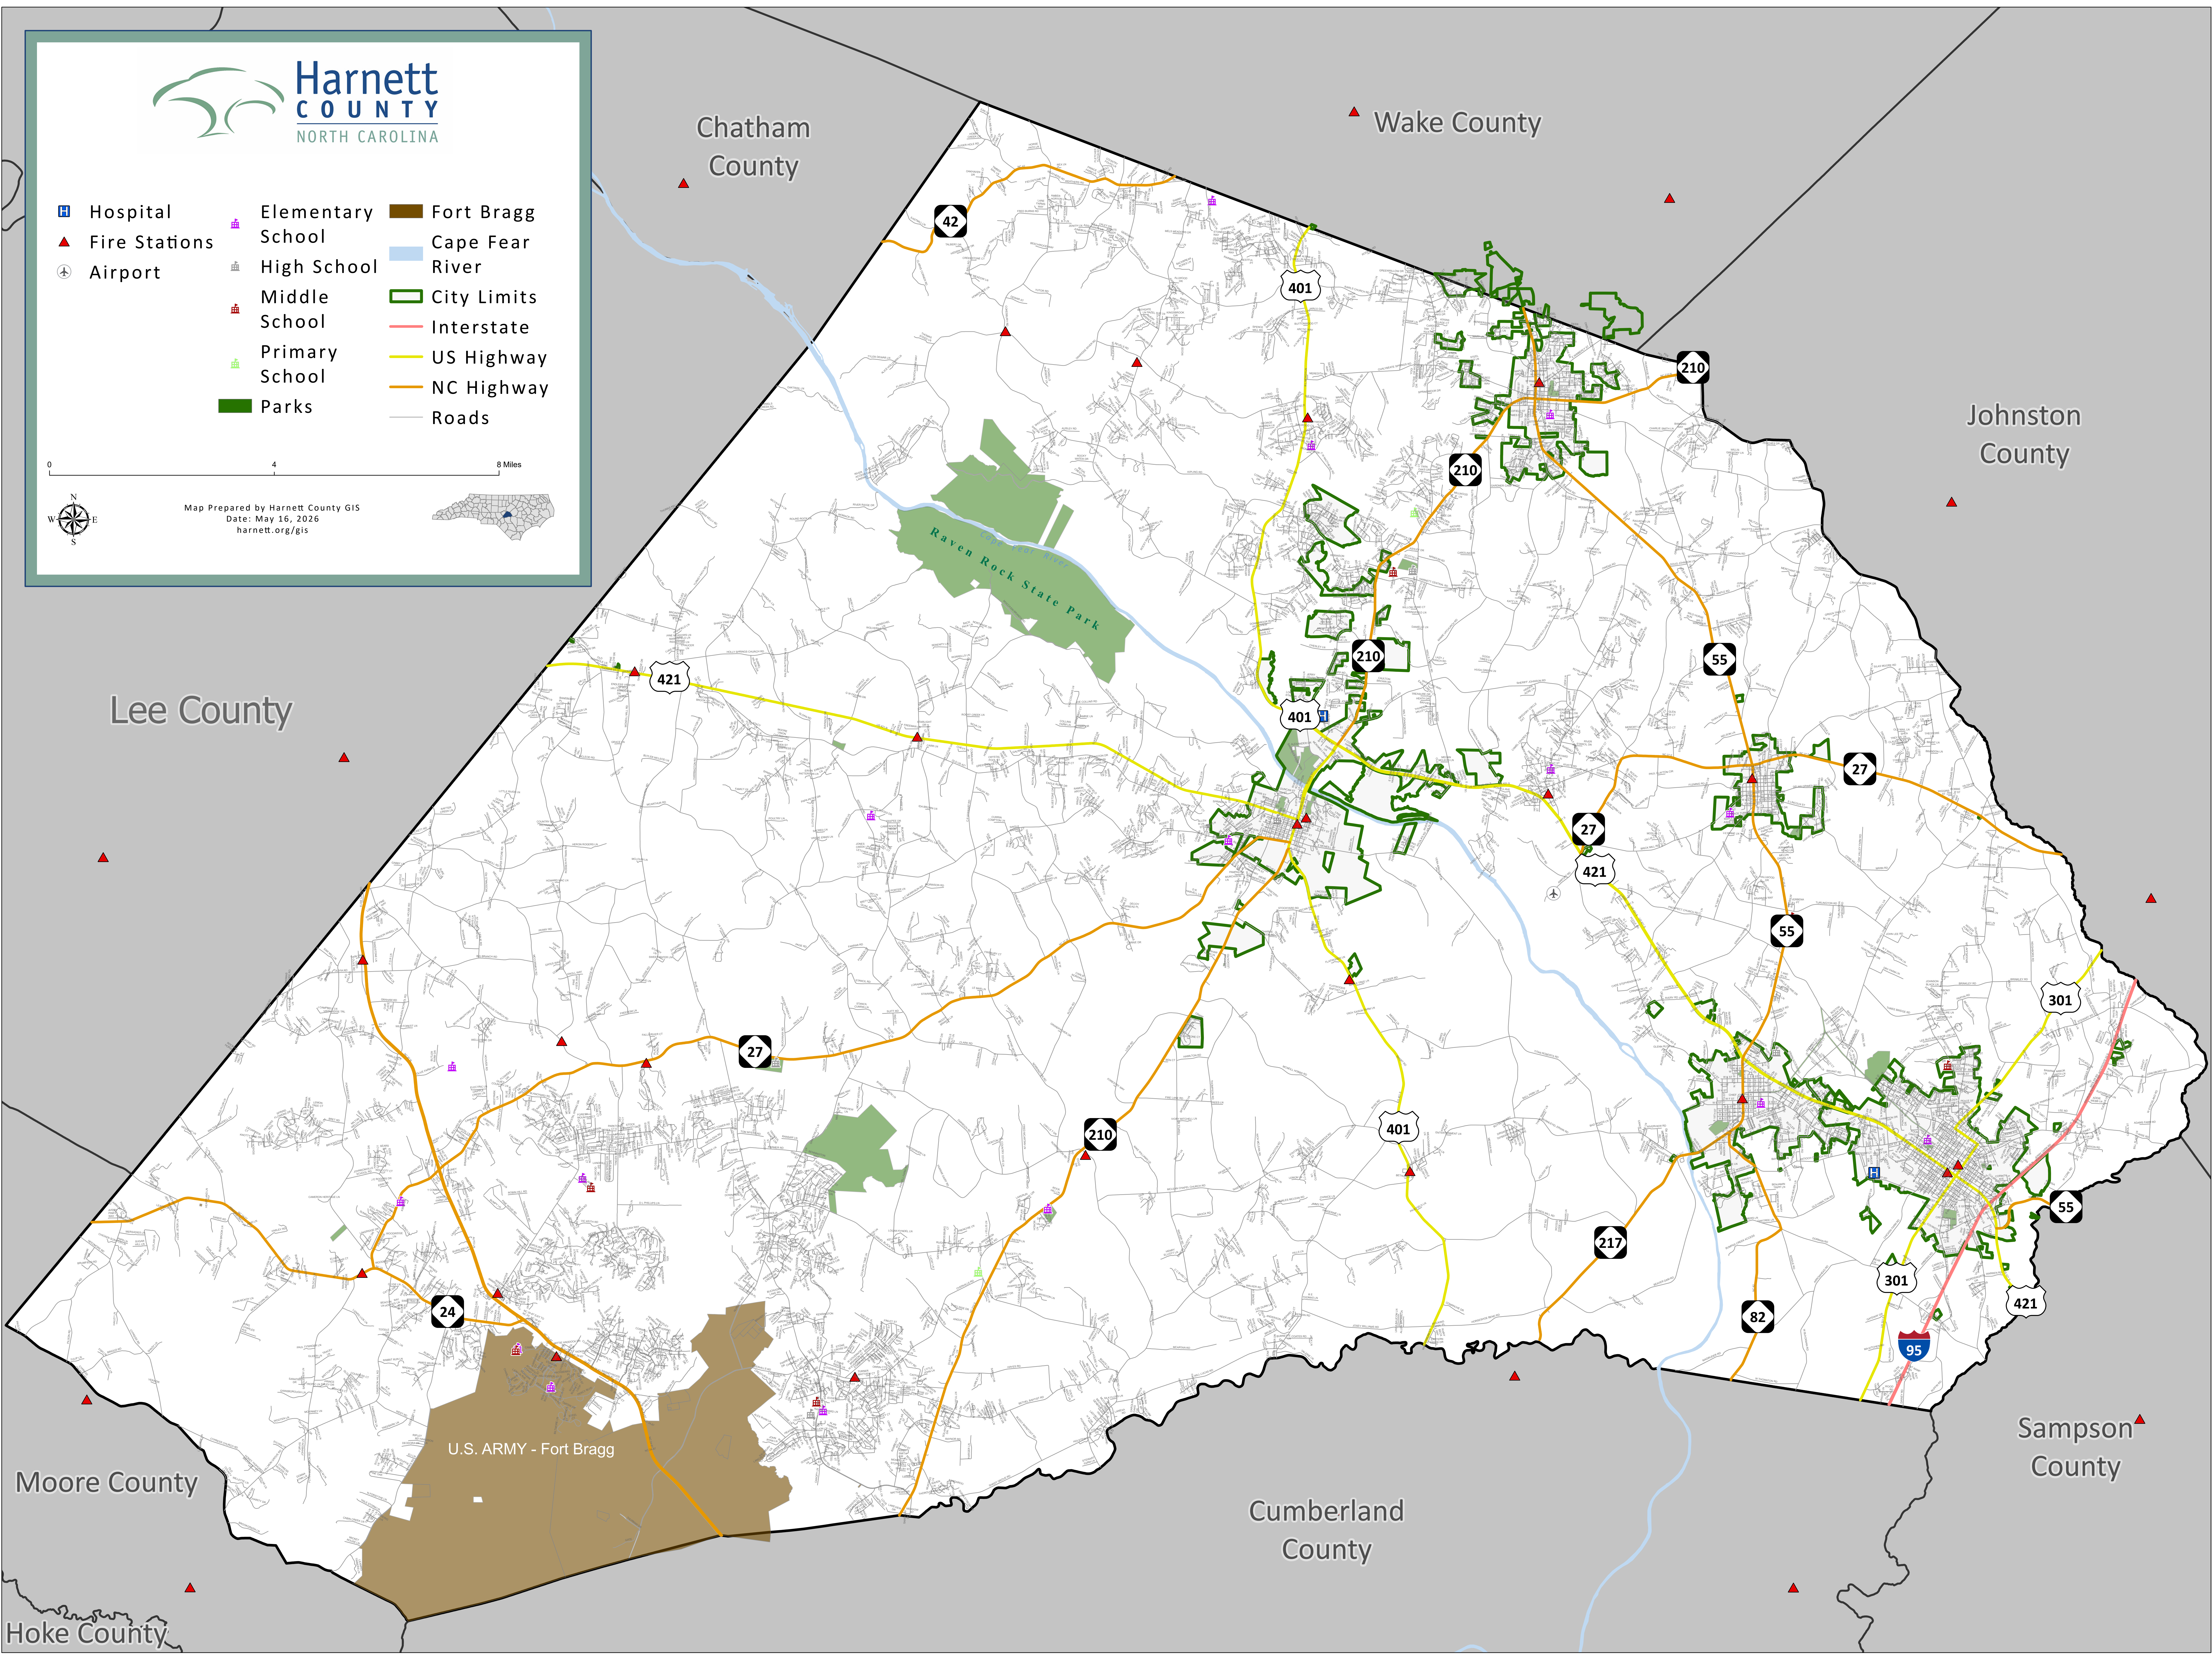

- Hospital
- Fire Stations
- Airport
- Elementary School
- High School
- Middle School
- Primary School
- Parks
- Fort Bragg
- Cape Fear River
- City Limits
- Interstate
- US Highway
- NC Highway
- Roads

Map Prepared by Harnett County GIS
Date: May 16, 2026
harnett.org/gis

Chatham County

Wake County

Johnston County

Lee County

Moore County

Hoke County

Cumberland County

Sampson County

U.S. ARMY - Fort Bragg

Raven Rock State Park