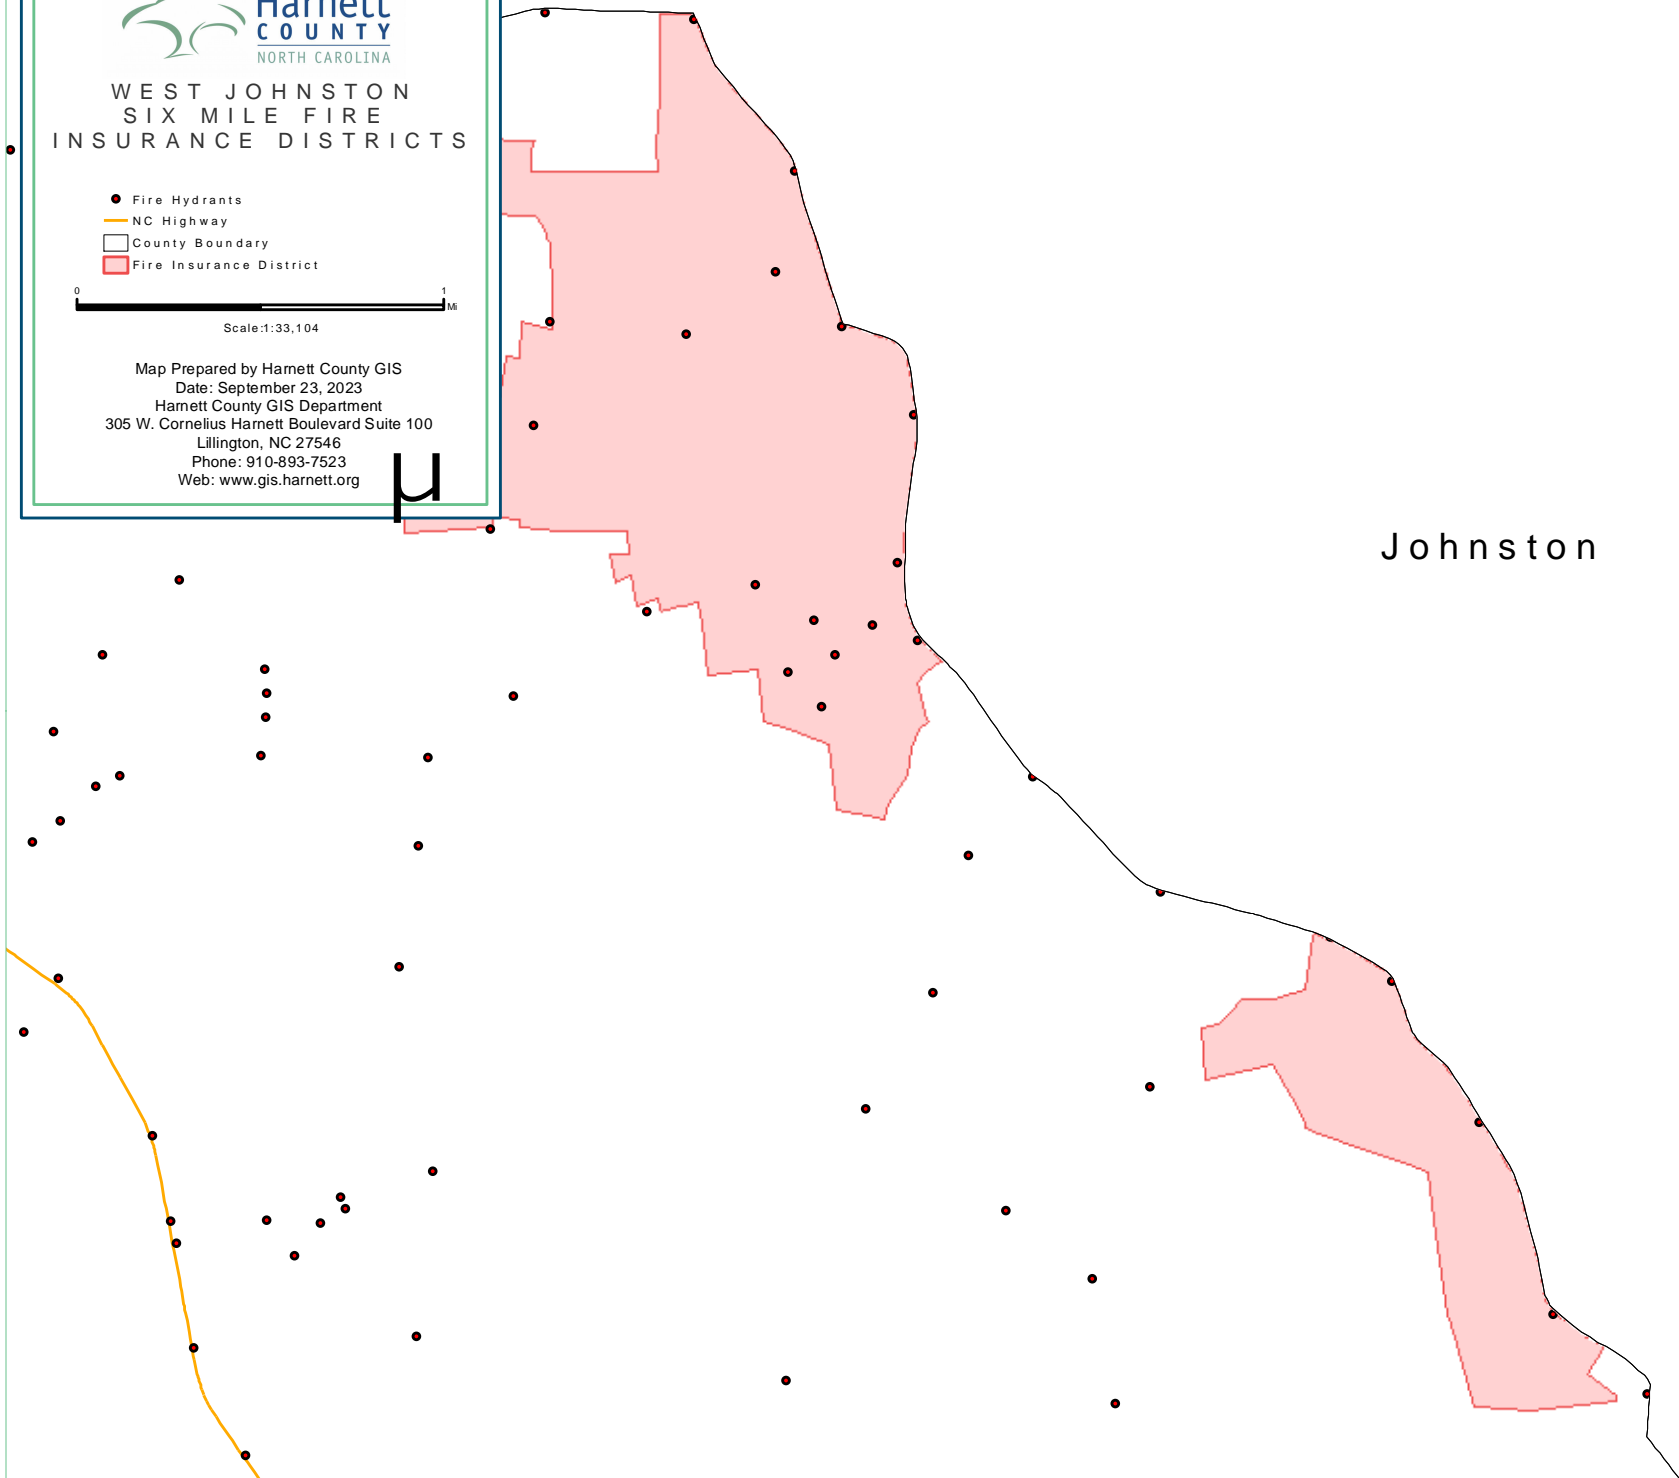

WEST JOHNSTON SIX MILE FIRE INSURANCE DISTRICTS

- Fire Hydrants
- NC Highway
- County Boundary
- Fire Insurance District

Map Prepared by Harnett County GIS
Date: September 23, 2023
Harnett County GIS Department
305 W. Cornelius Harnett Boulevard Suite 100
Lillington, NC 27546
Phone: 910-893-7523
Web: www.gis.harnett.org

Johnston