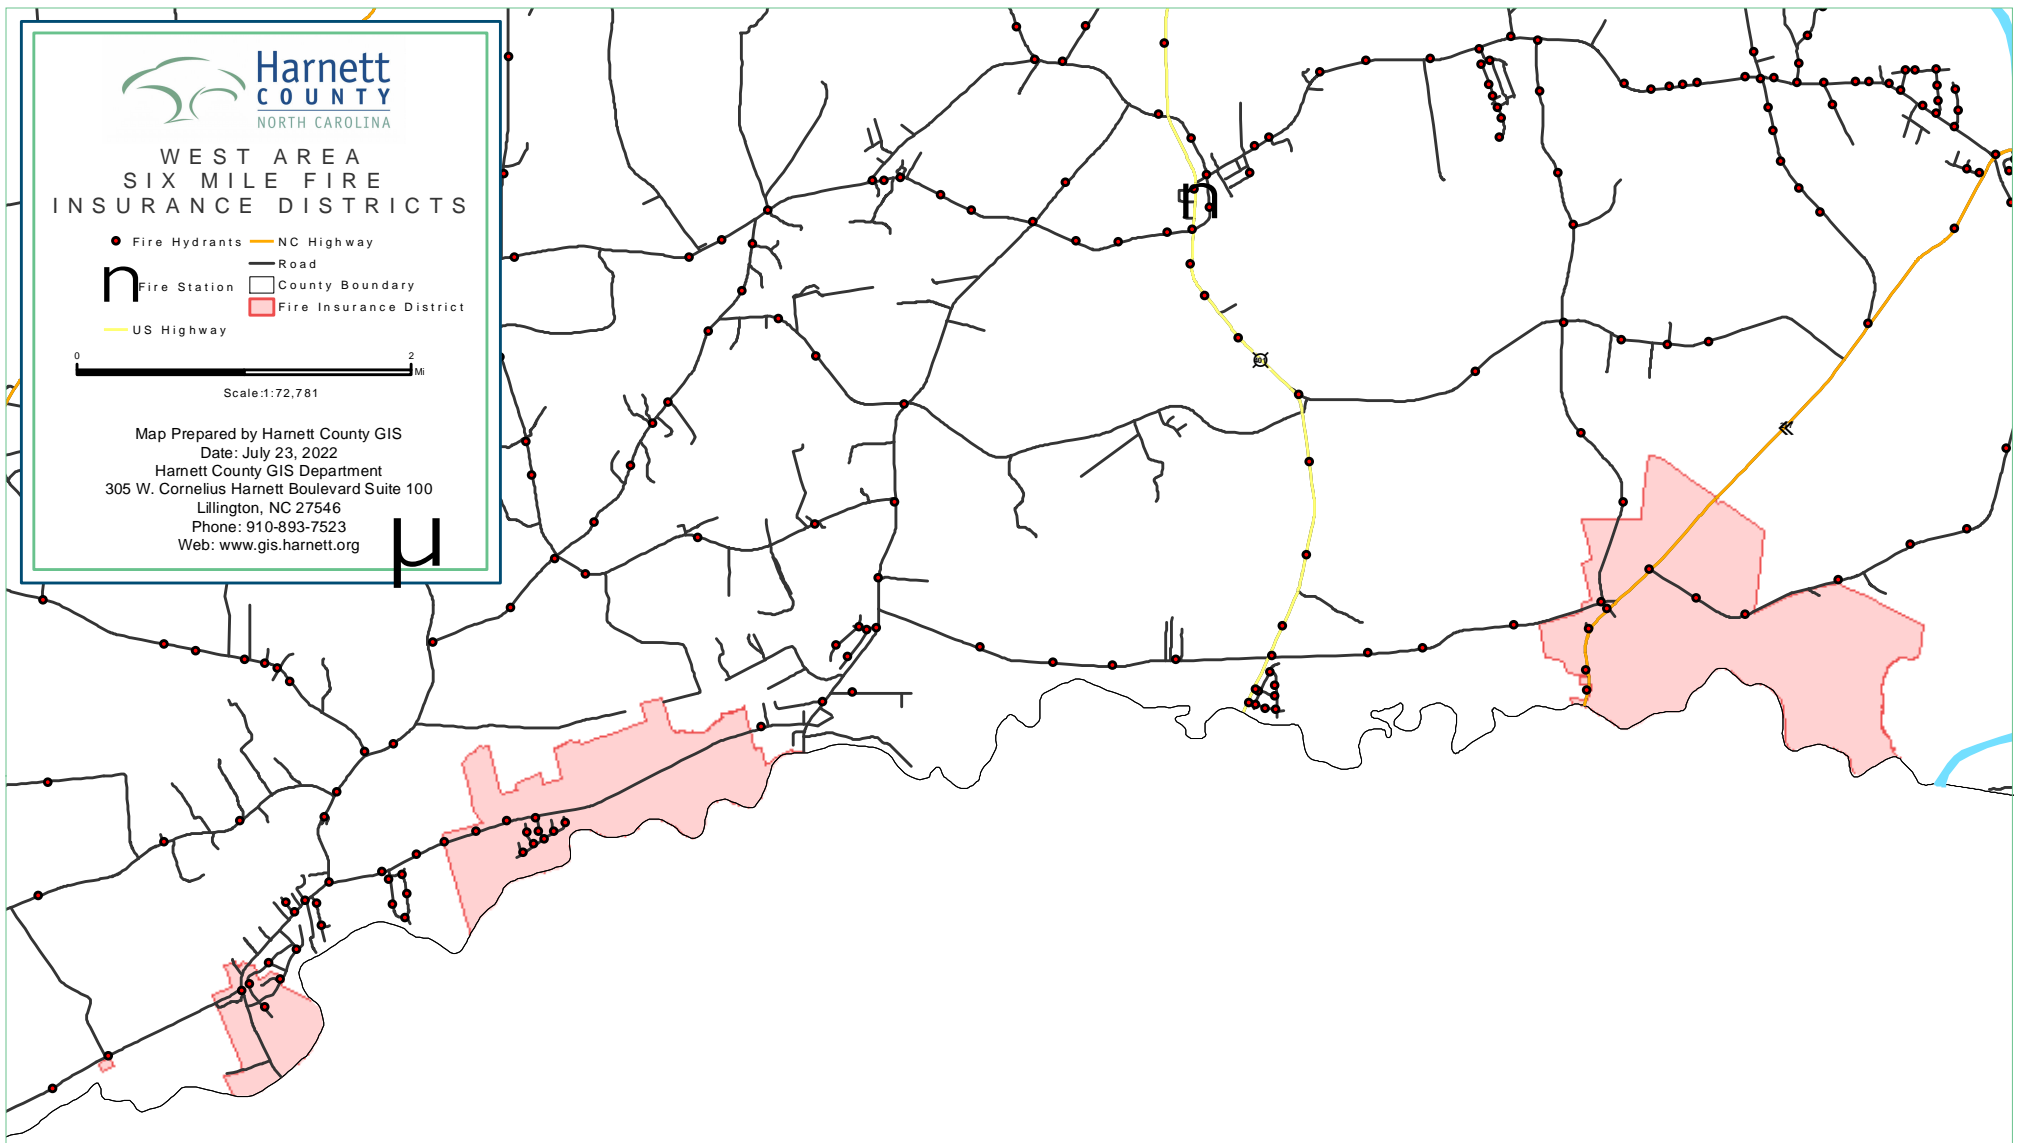

WEST AREA SIX MILE FIRE INSURANCE DISTRICTS

- Fire Hydrants
- NC Highway
- Road
- Fire Station
- County Boundary
- Fire Insurance District
- US Highway

Map Prepared by Harnett County GIS
Date: July 23, 2022
Harnett County GIS Department
305 W. Cornelius Hamett Boulevard Suite 100
Lillington, NC 27546
Phone: 910-893-7523
Web: www.gis.harnett.org

Cumberland