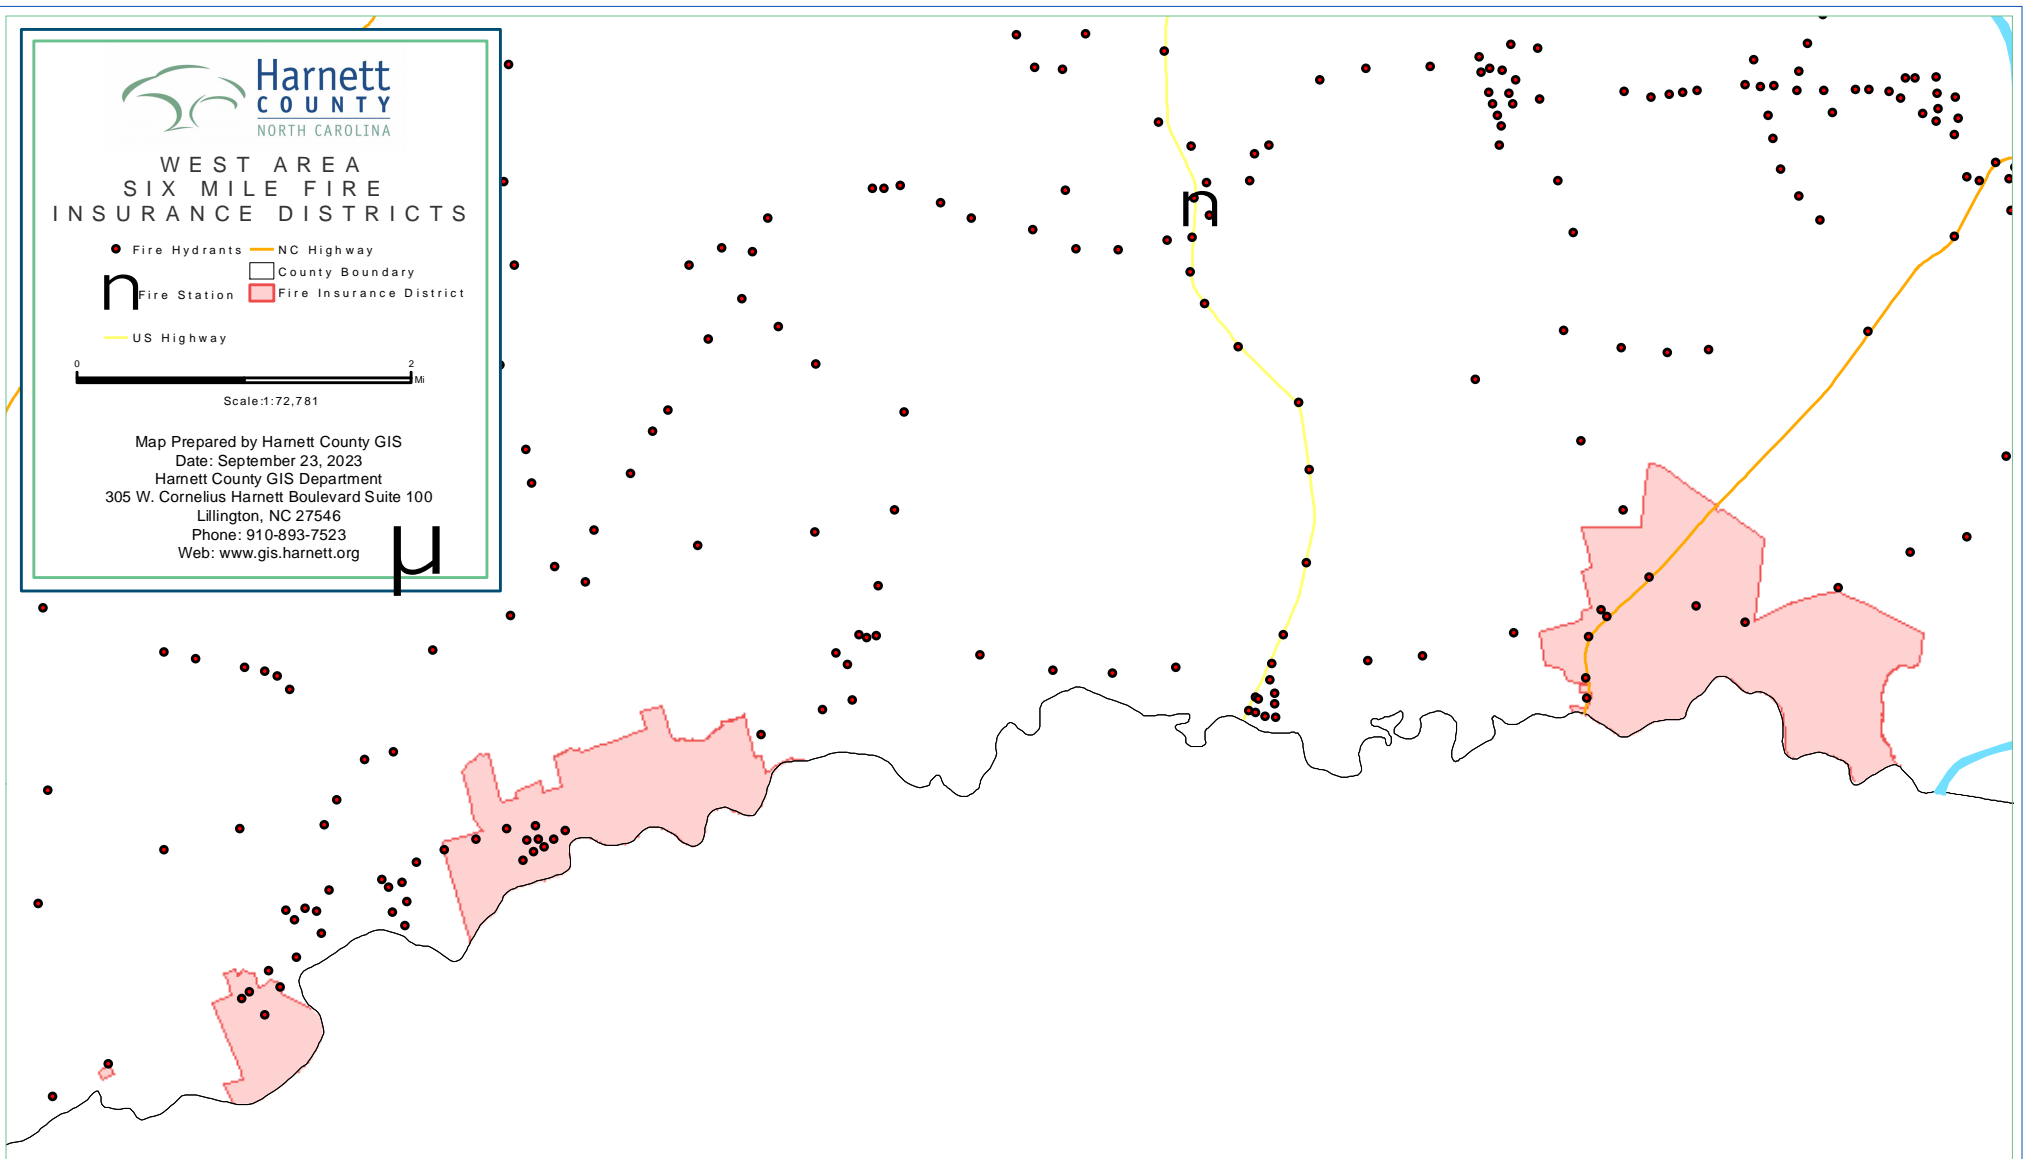

WEST AREA SIX MILE FIRE INSURANCE DISTRICTS

- Fire Hydrants
- NC Highway
- County Boundary
- Fire Station
- Fire Insurance District
- US Highway

Map Prepared by Harnett County GIS
Date: September 23, 2023
Harnett County GIS Department
305 W. Cornelius Hamett Boulevard Suite 100
Lillington, NC 27546
Phone: 910-893-7523
Web: www.gis.harnett.org

Cumberland