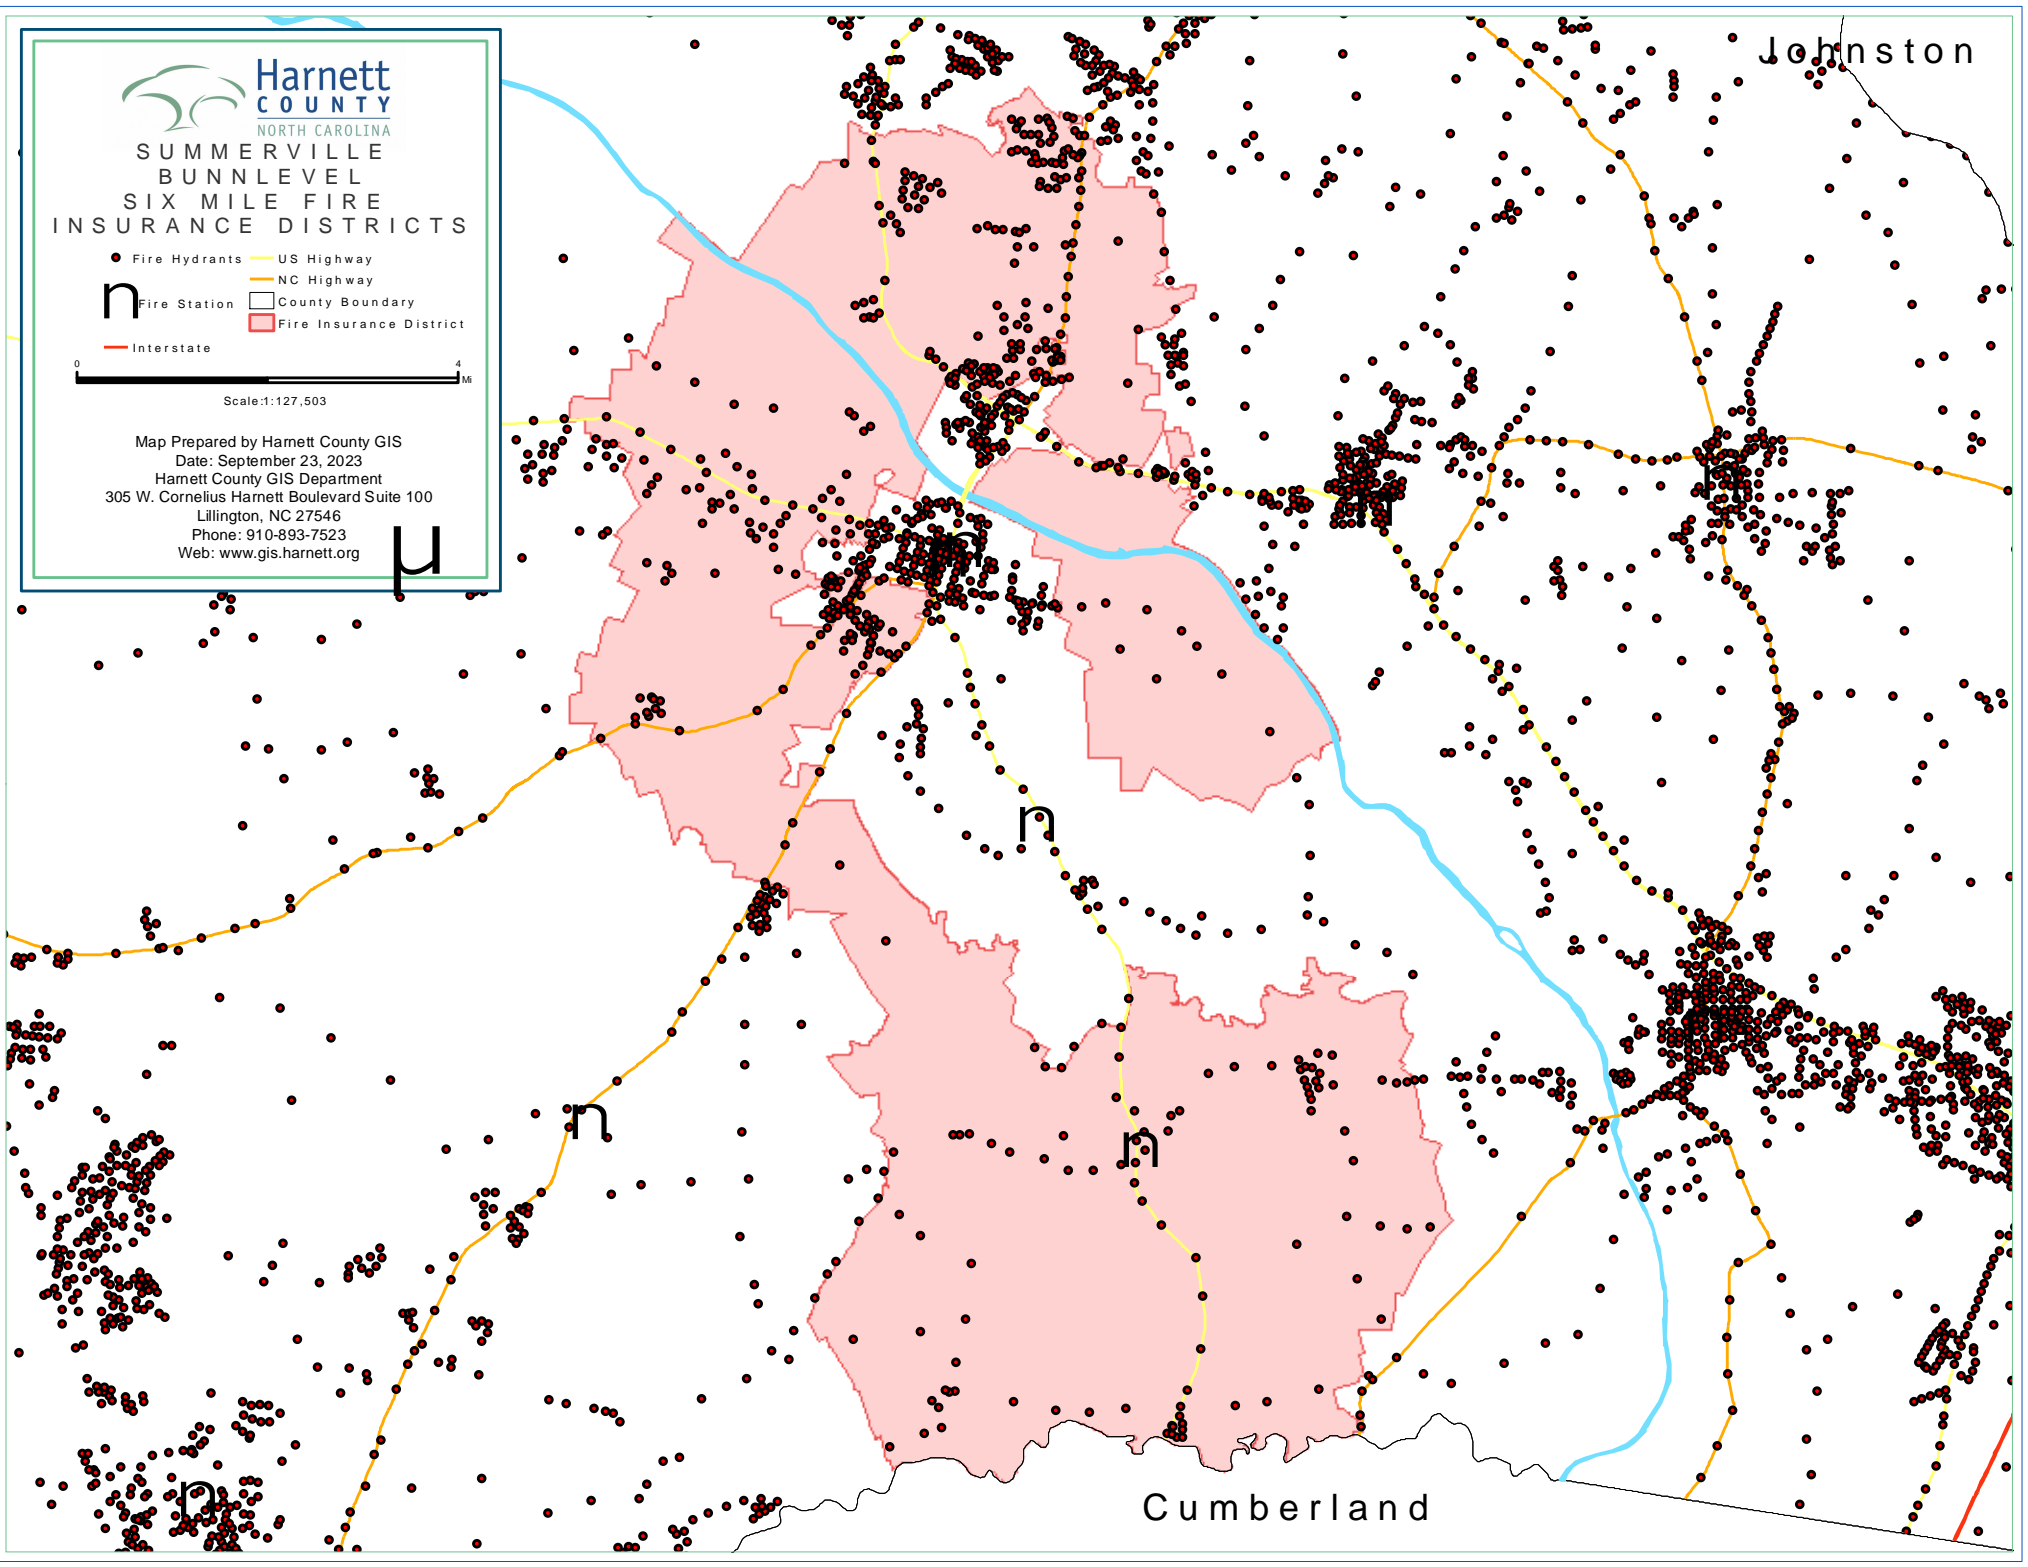

Harnett
COUNTY
NORTH CAROLINA

SUMMERVILLE
BUNNLEVEL
SIX MILE FIRE
INSURANCE DISTRICTS

- Fire Hydrants
- US Highway
- NC Highway
- Fire Station
- County Boundary
- Fire Insurance District

Map Prepared by Harnett County GIS
Date: September 23, 2023
Harnett County GIS Department
305 W. Cornelius Harnett Boulevard Suite 100
Lillington, NC 27546
Phone: 910-893-7523
Web: www.gis.harnett.org

Johnston

Cumberland