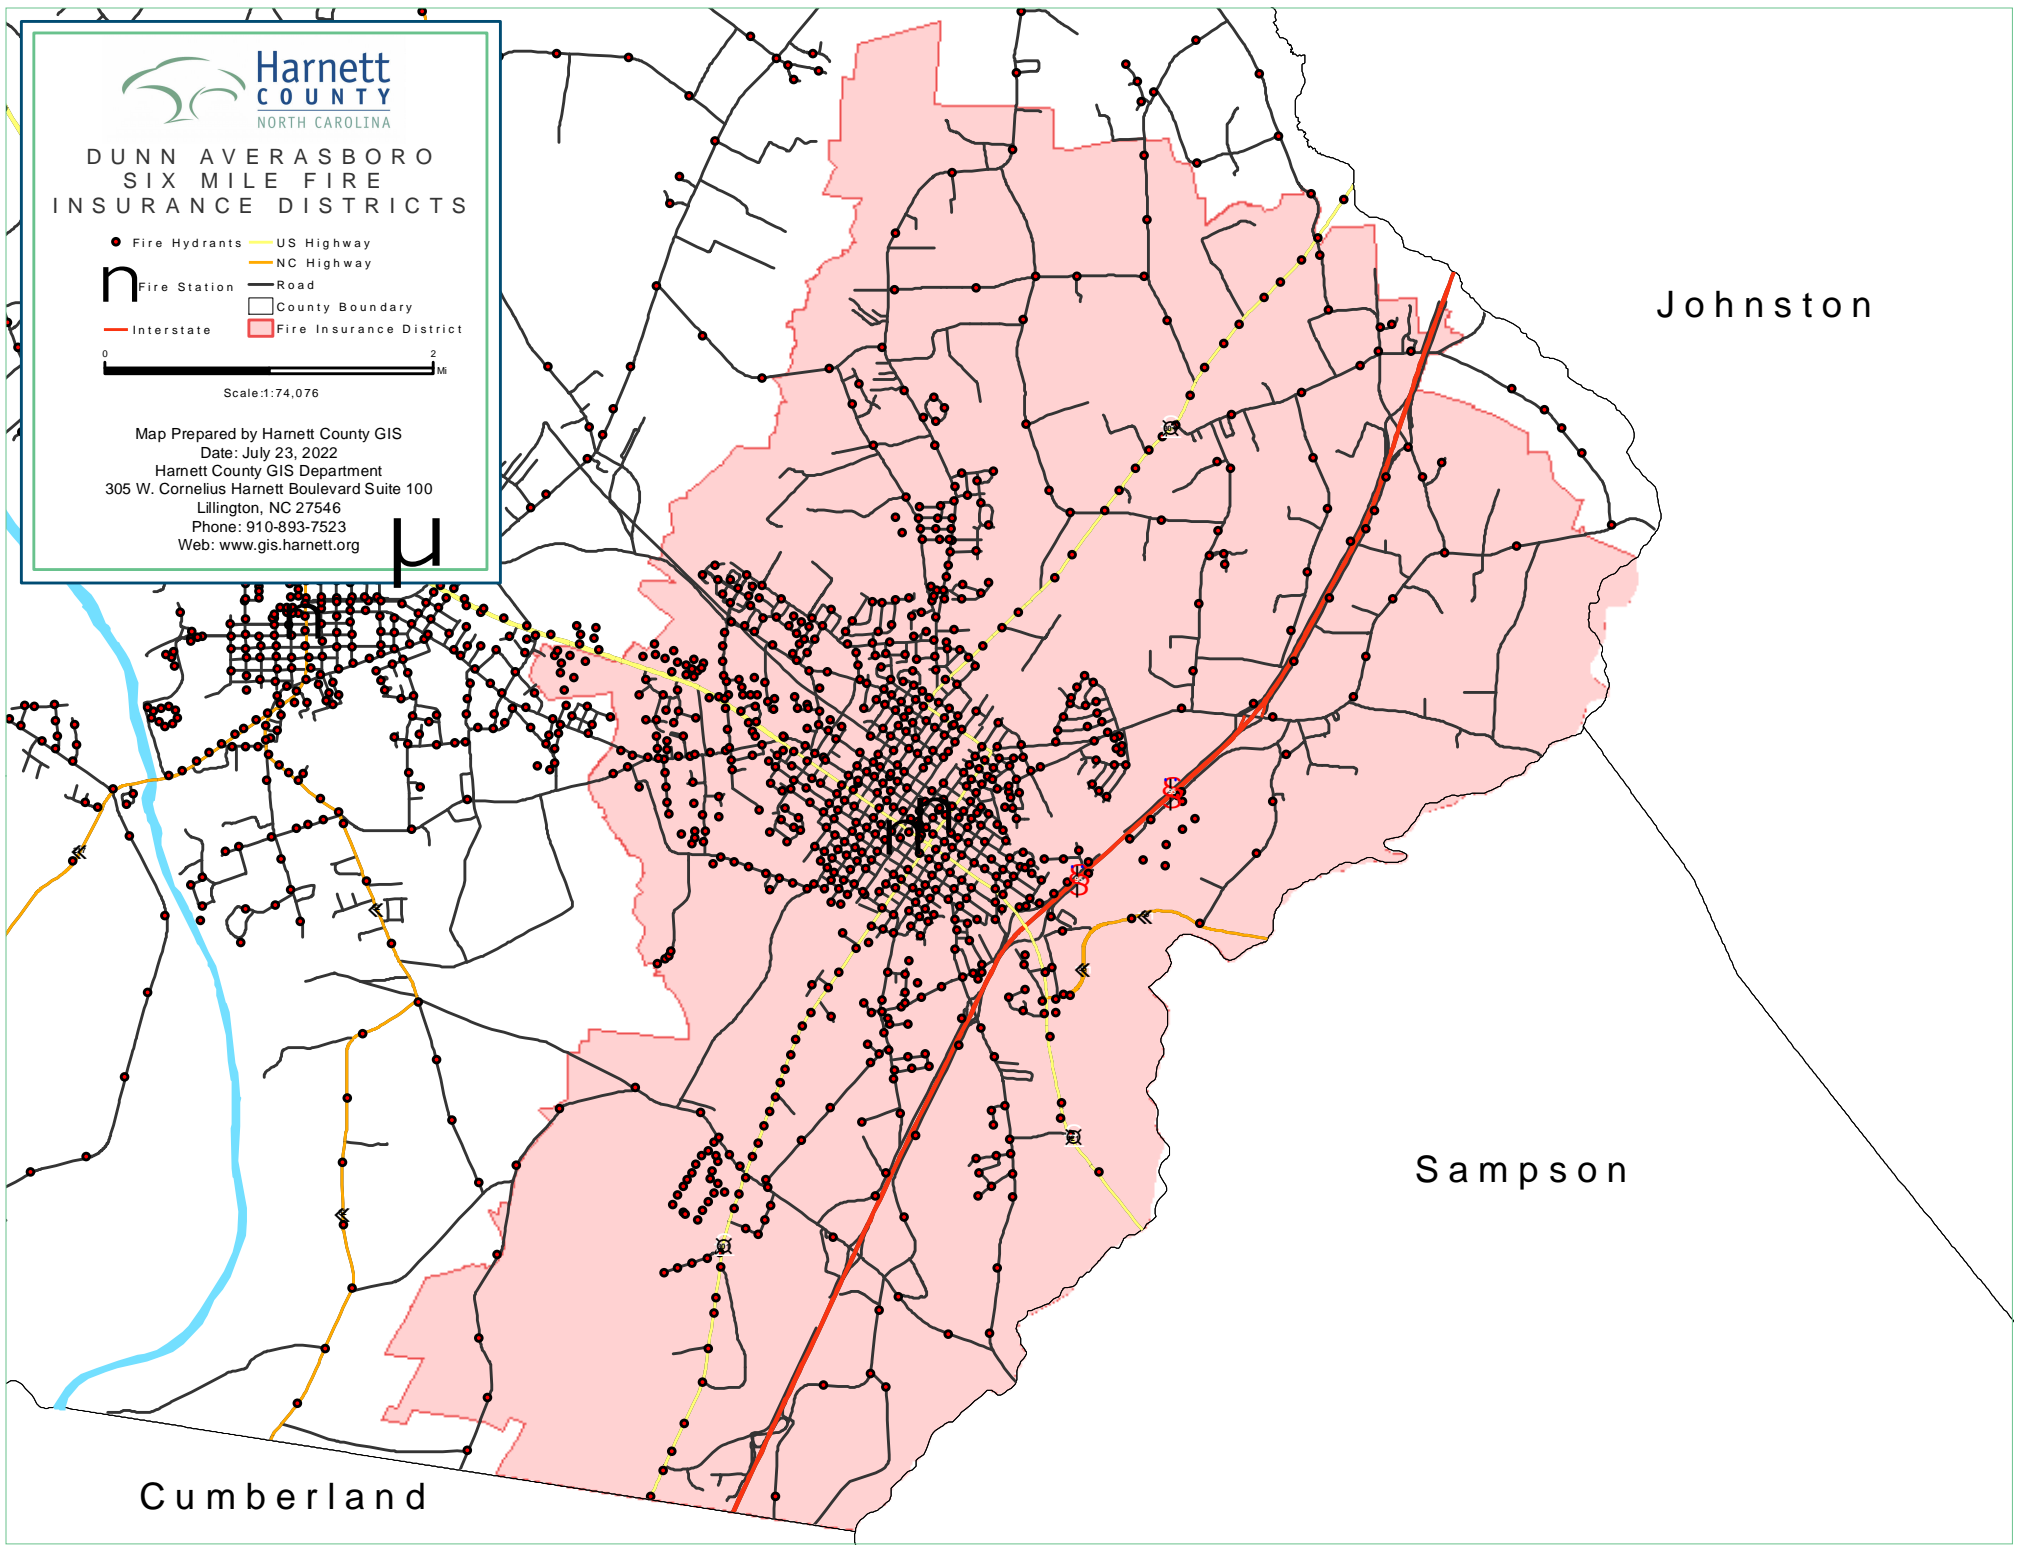

Harnett
COUNTY
NORTH CAROLINA

DUNN AVERASBORO SIX MILE FIRE INSURANCE DISTRICTS

- Fire Hydrants
- Fire Station
- US Highway
- NC Highway
- Road
- County Boundary
- Interstate
- Fire Insurance District

Map Prepared by Harnett County GIS
Date: July 23, 2022
Harnett County GIS Department
305 W. Cornelius Harnett Boulevard Suite 100
Lillington, NC 27546
Phone: 910-893-7523
Web: www.gis.harnett.org

Johnston

Sampson

Cumberland