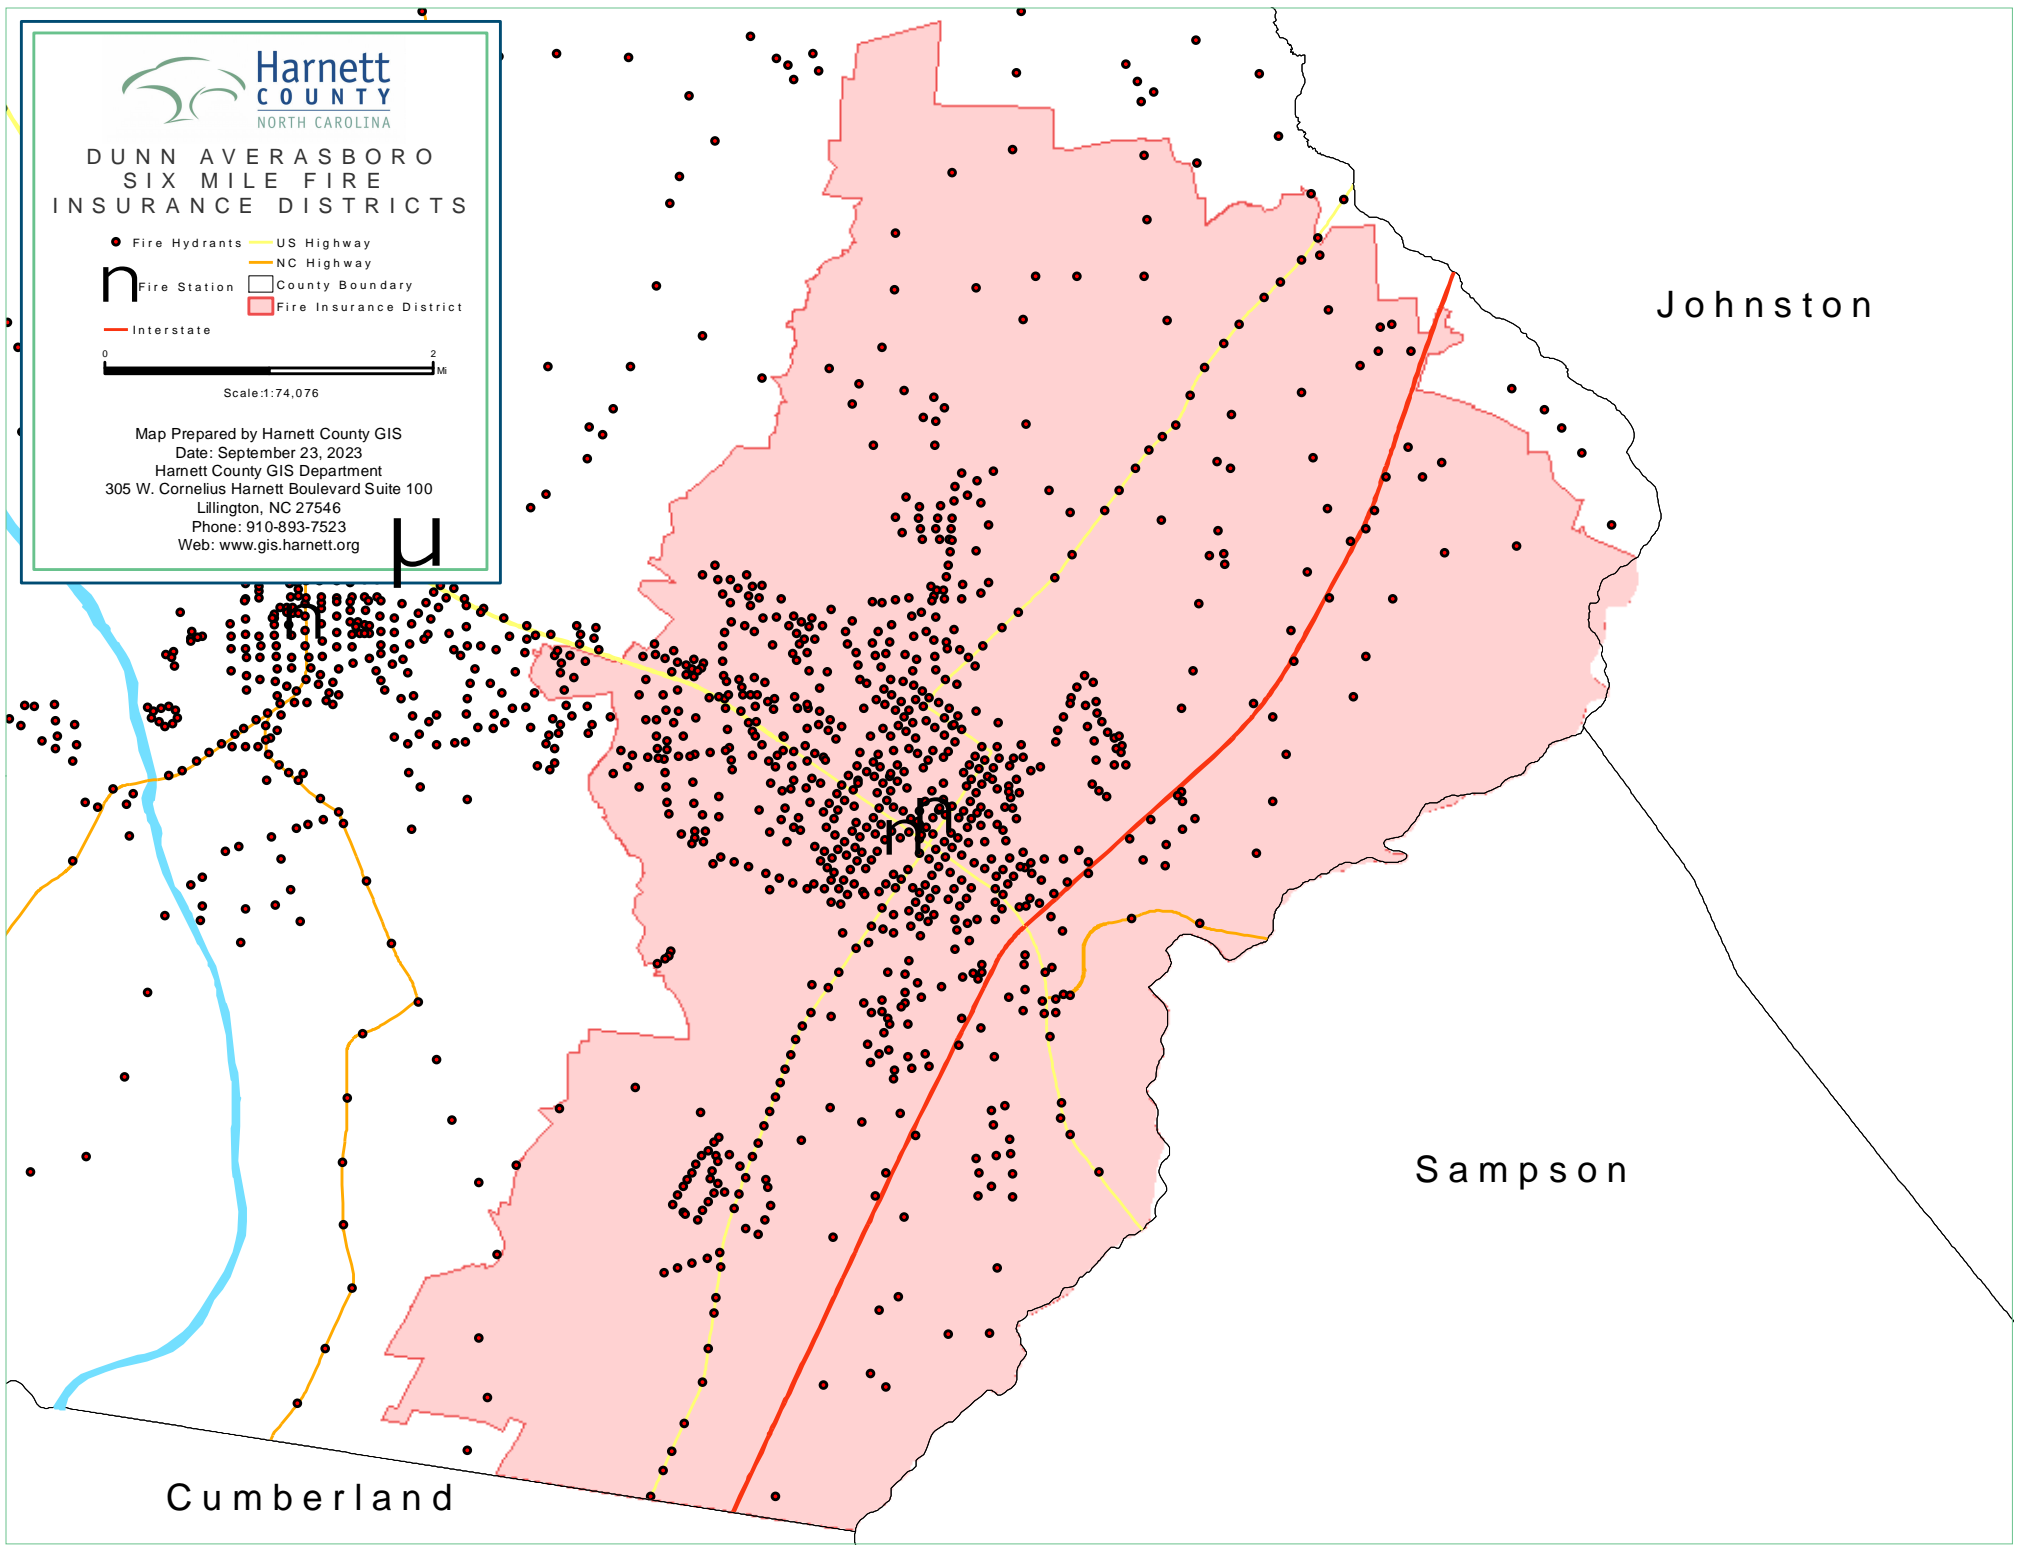

Harnett
COUNTY
NORTH CAROLINA

DUNN AVERASBORO SIX MILE SIX INSURANCE DISTRICTS

- Fire Hydrants
- US Highway
- NC Highway
- Fire Station
- County Boundary
- Fire Insurance District
- Interstate

Map Prepared by Harnett County GIS
Date: September 23, 2023
Harnett County GIS Department
305 W. Cornelius Harnett Boulevard Suite 100
Lillington, NC 27546
Phone: 910-893-7523
Web: www.gis.harnett.org

Johnston

Sampson

Cumberland