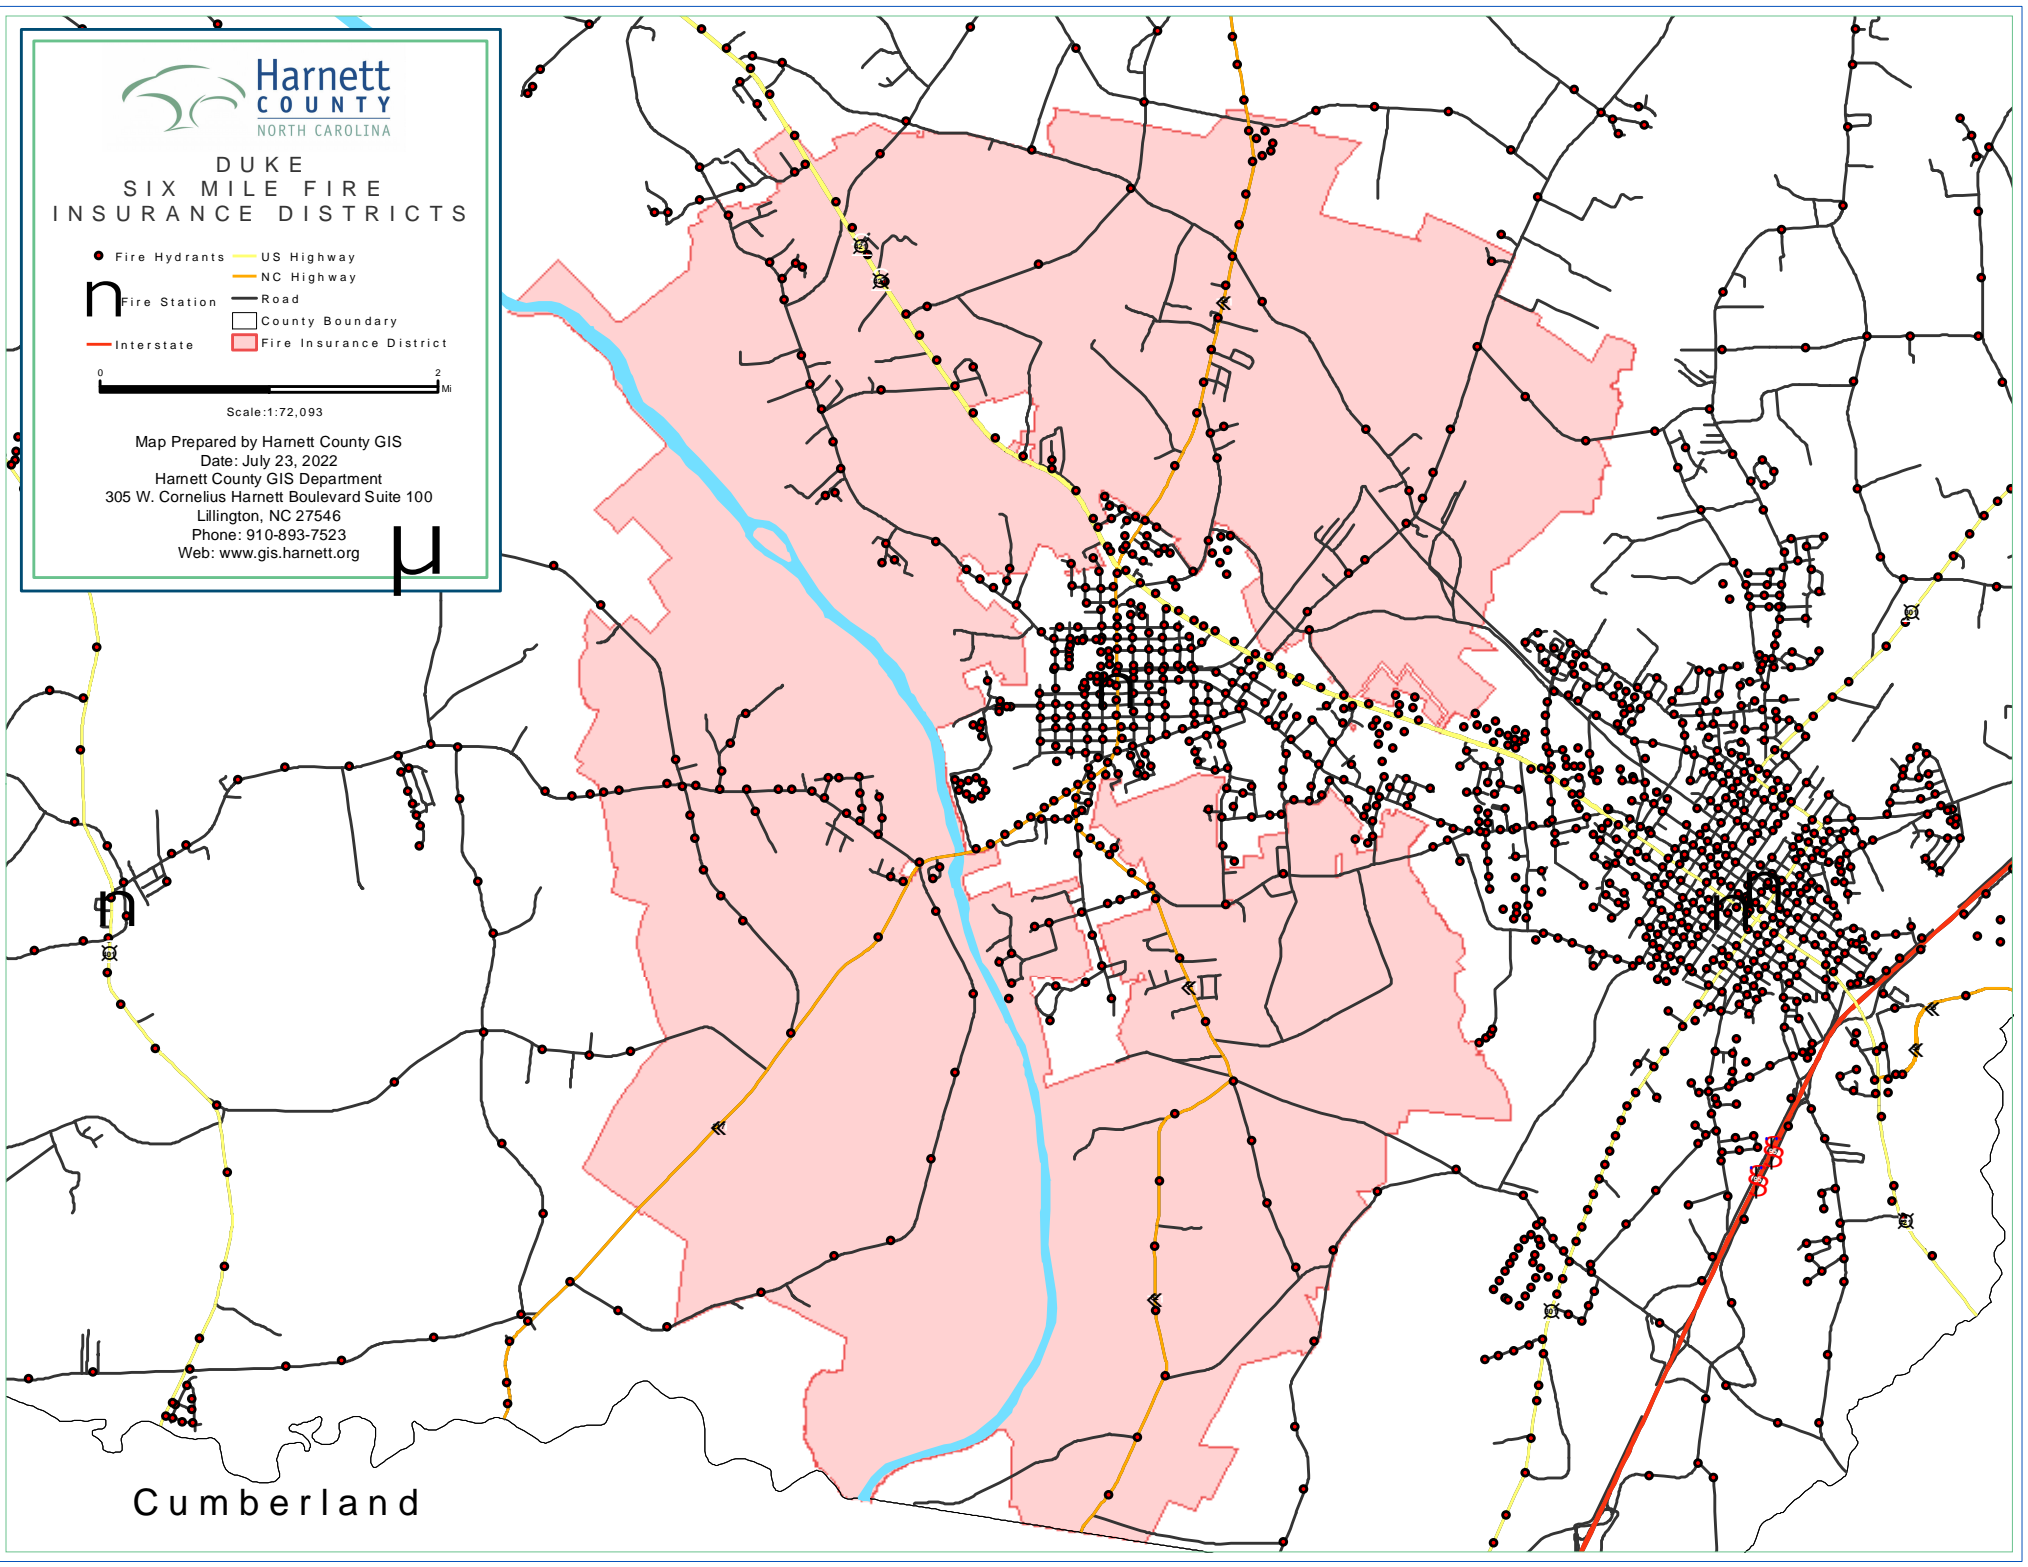

# DUKE SIX MILE FIRE INSURANCE DISTRICTS

- Fire Hydrants
- Fire Station
- Interstate
- US Highway
- NC Highway
- Road
- County Boundary
- Fire Insurance District

Scale: 1:72,093

Map Prepared by Harnett County GIS  
Date: July 23, 2022  
Harnett County GIS Department  
305 W. Cornelius Harnett Boulevard Suite 100  
Lillington, NC 27546  
Phone: 910-893-7523  
Web: [www.gis.harnett.org](http://www.gis.harnett.org)

Cumberland