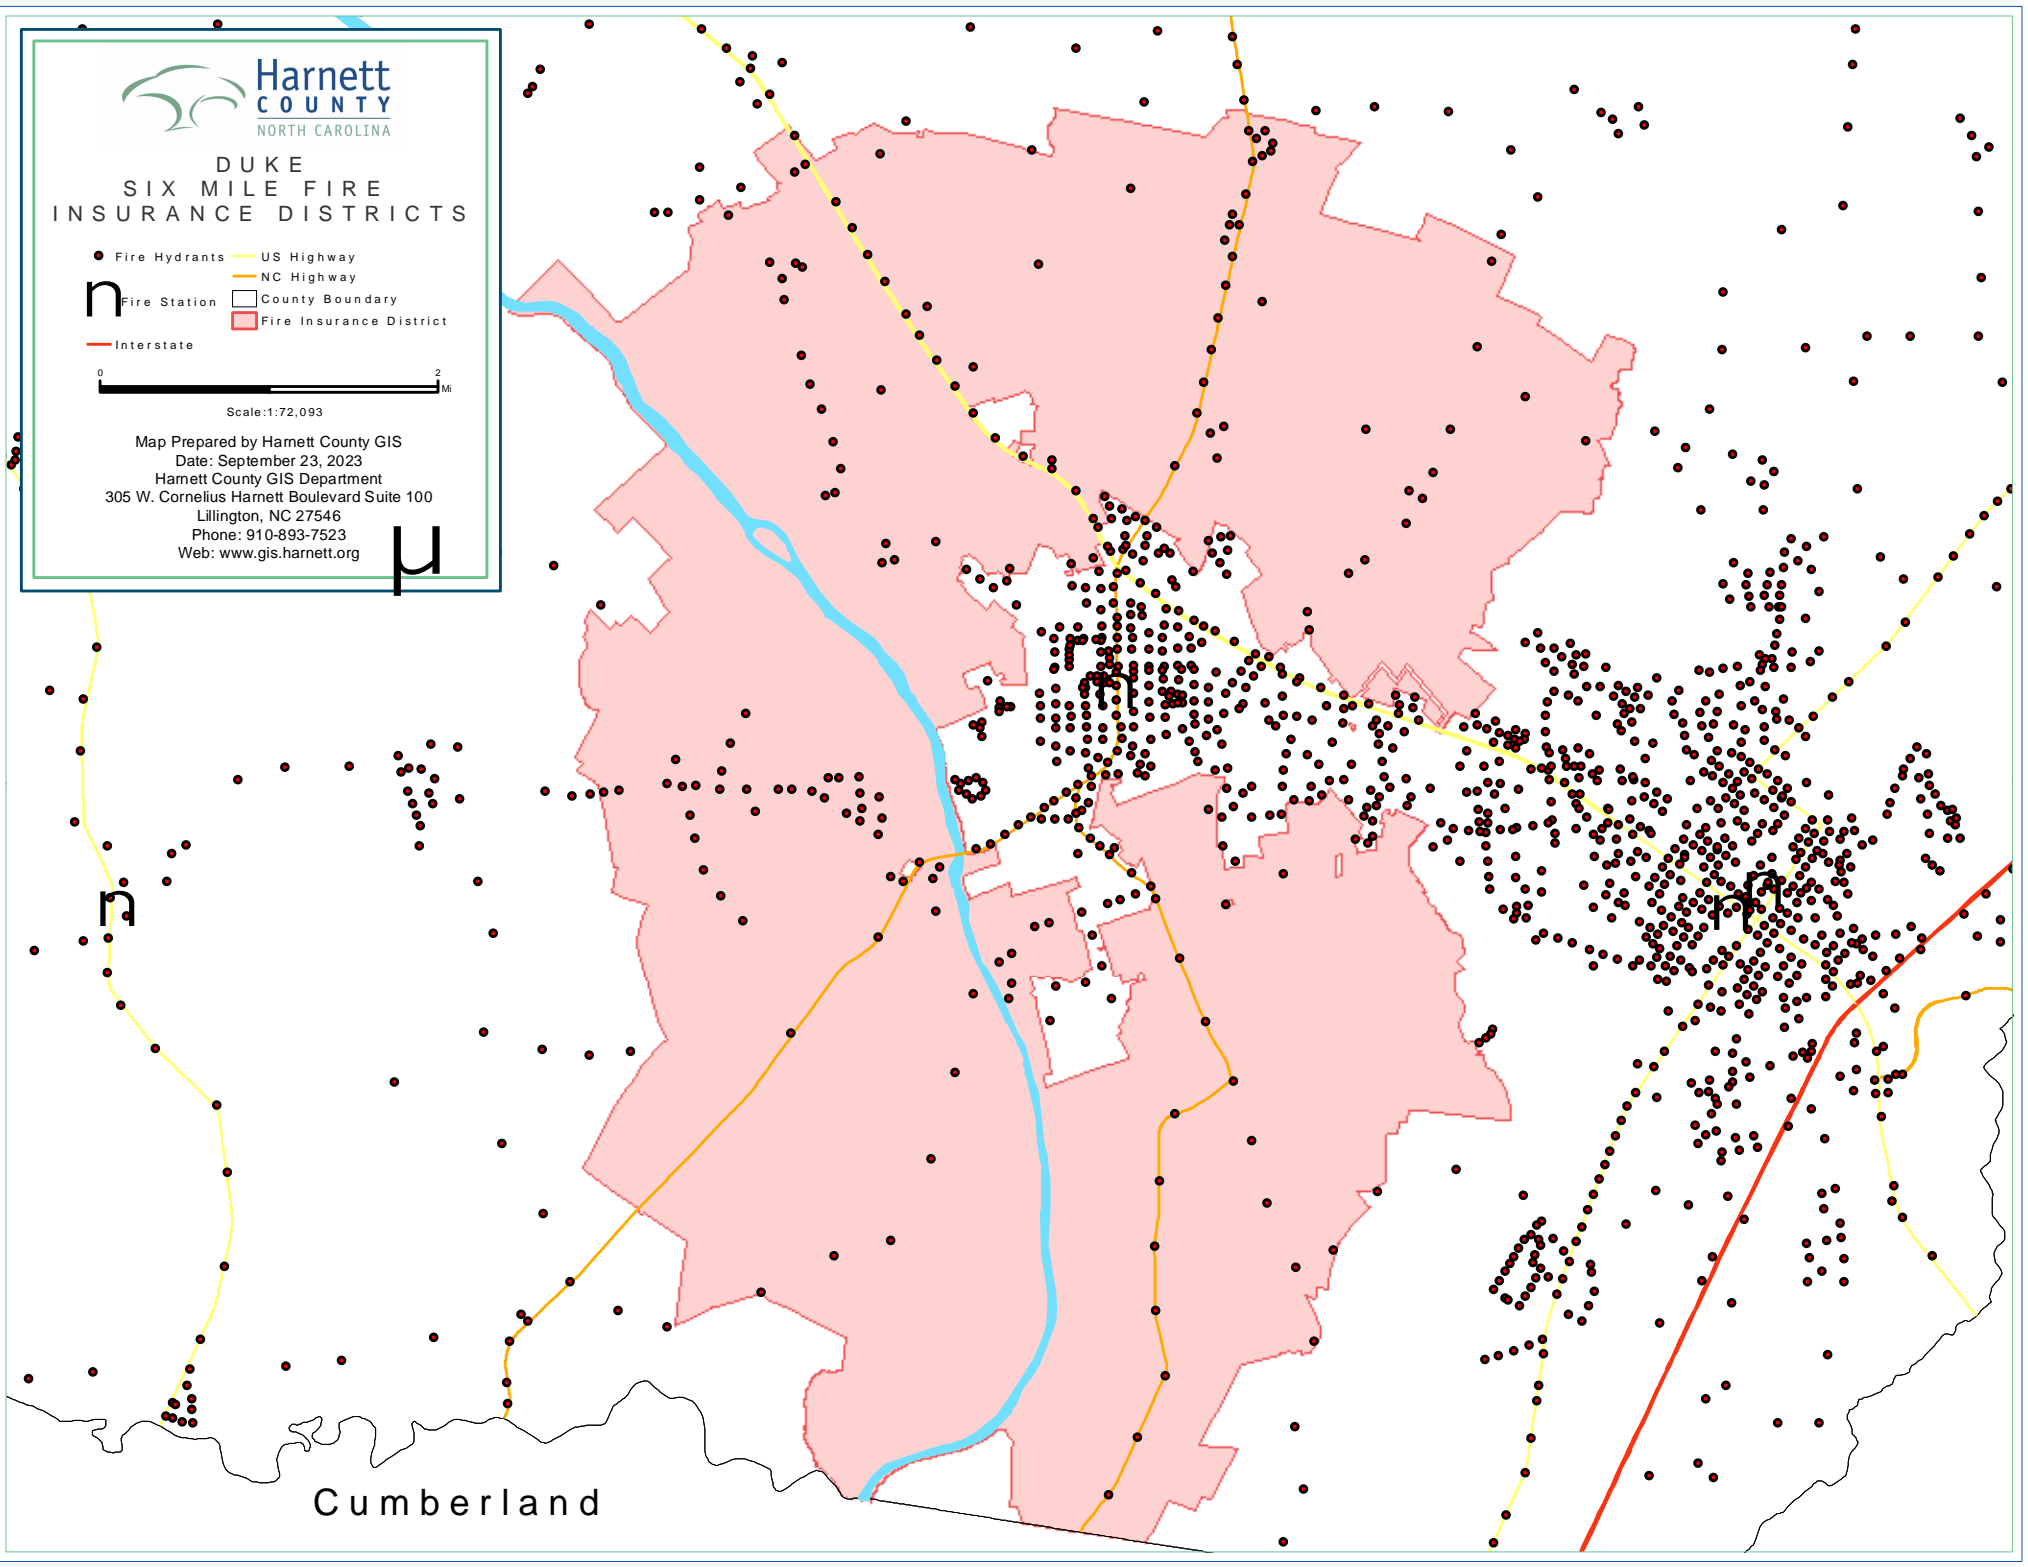

# DUKE SIX MILE FIRE INSURANCE DISTRICTS

- Fire Hydrants
- Fire Station
- US Highway
- NC Highway
- Interstate
- County Boundary
- Fire Insurance District

Scale: 1:72,093

Map Prepared by Harnett County GIS  
Date: September 23, 2023  
Harnett County GIS Department  
305 W. Cornelius Harnett Boulevard Suite 100  
Lillington, NC 27546  
Phone: 910-893-7523  
Web: [www.gis.harnett.org](http://www.gis.harnett.org)

Cumberland