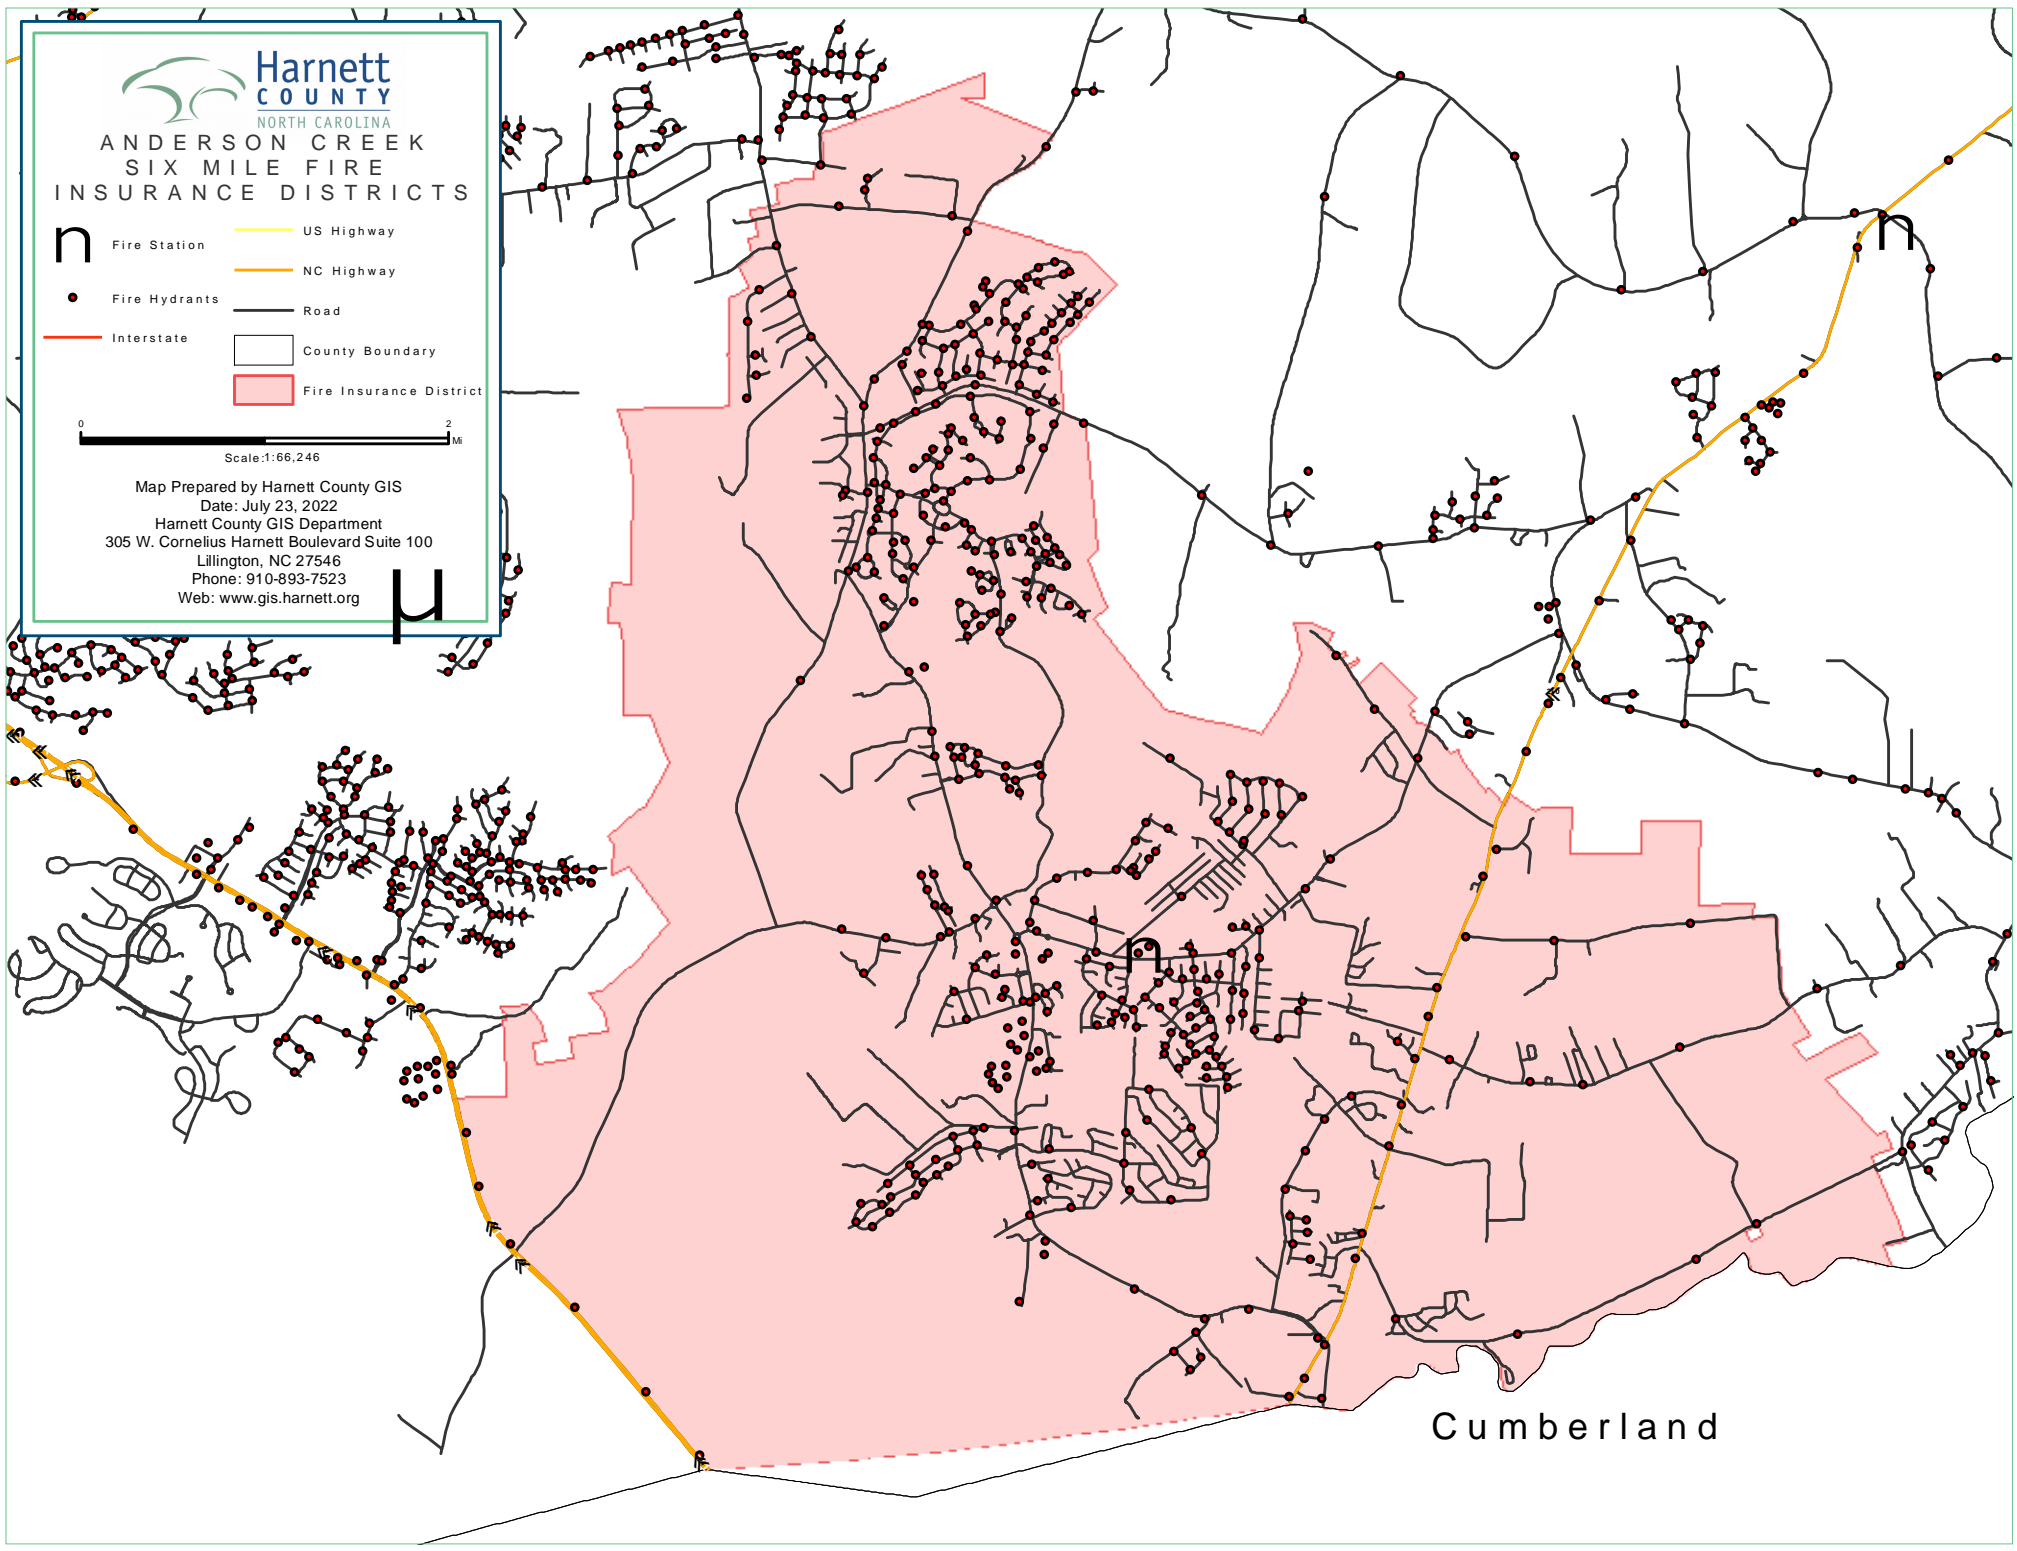

Harnett
COUNTY

NORTH CAROLINA

ANDERSON CREEK
SIX MILE FIRE
INSURANCE DISTRICTS

- Fire Station
- US Highway
- Fire Hydrants
- NC Highway
- Interstate
- Road
- County Boundary
- Fire Insurance District

Map Prepared by Harnett County GIS
Date: July 23, 2022
Harnett County GIS Department
305 W. Cornelius Harnett Boulevard Suite 100
Lillington, NC 27546
Phone: 910-893-7523
Web: www.gis.harnett.org

Cumberland