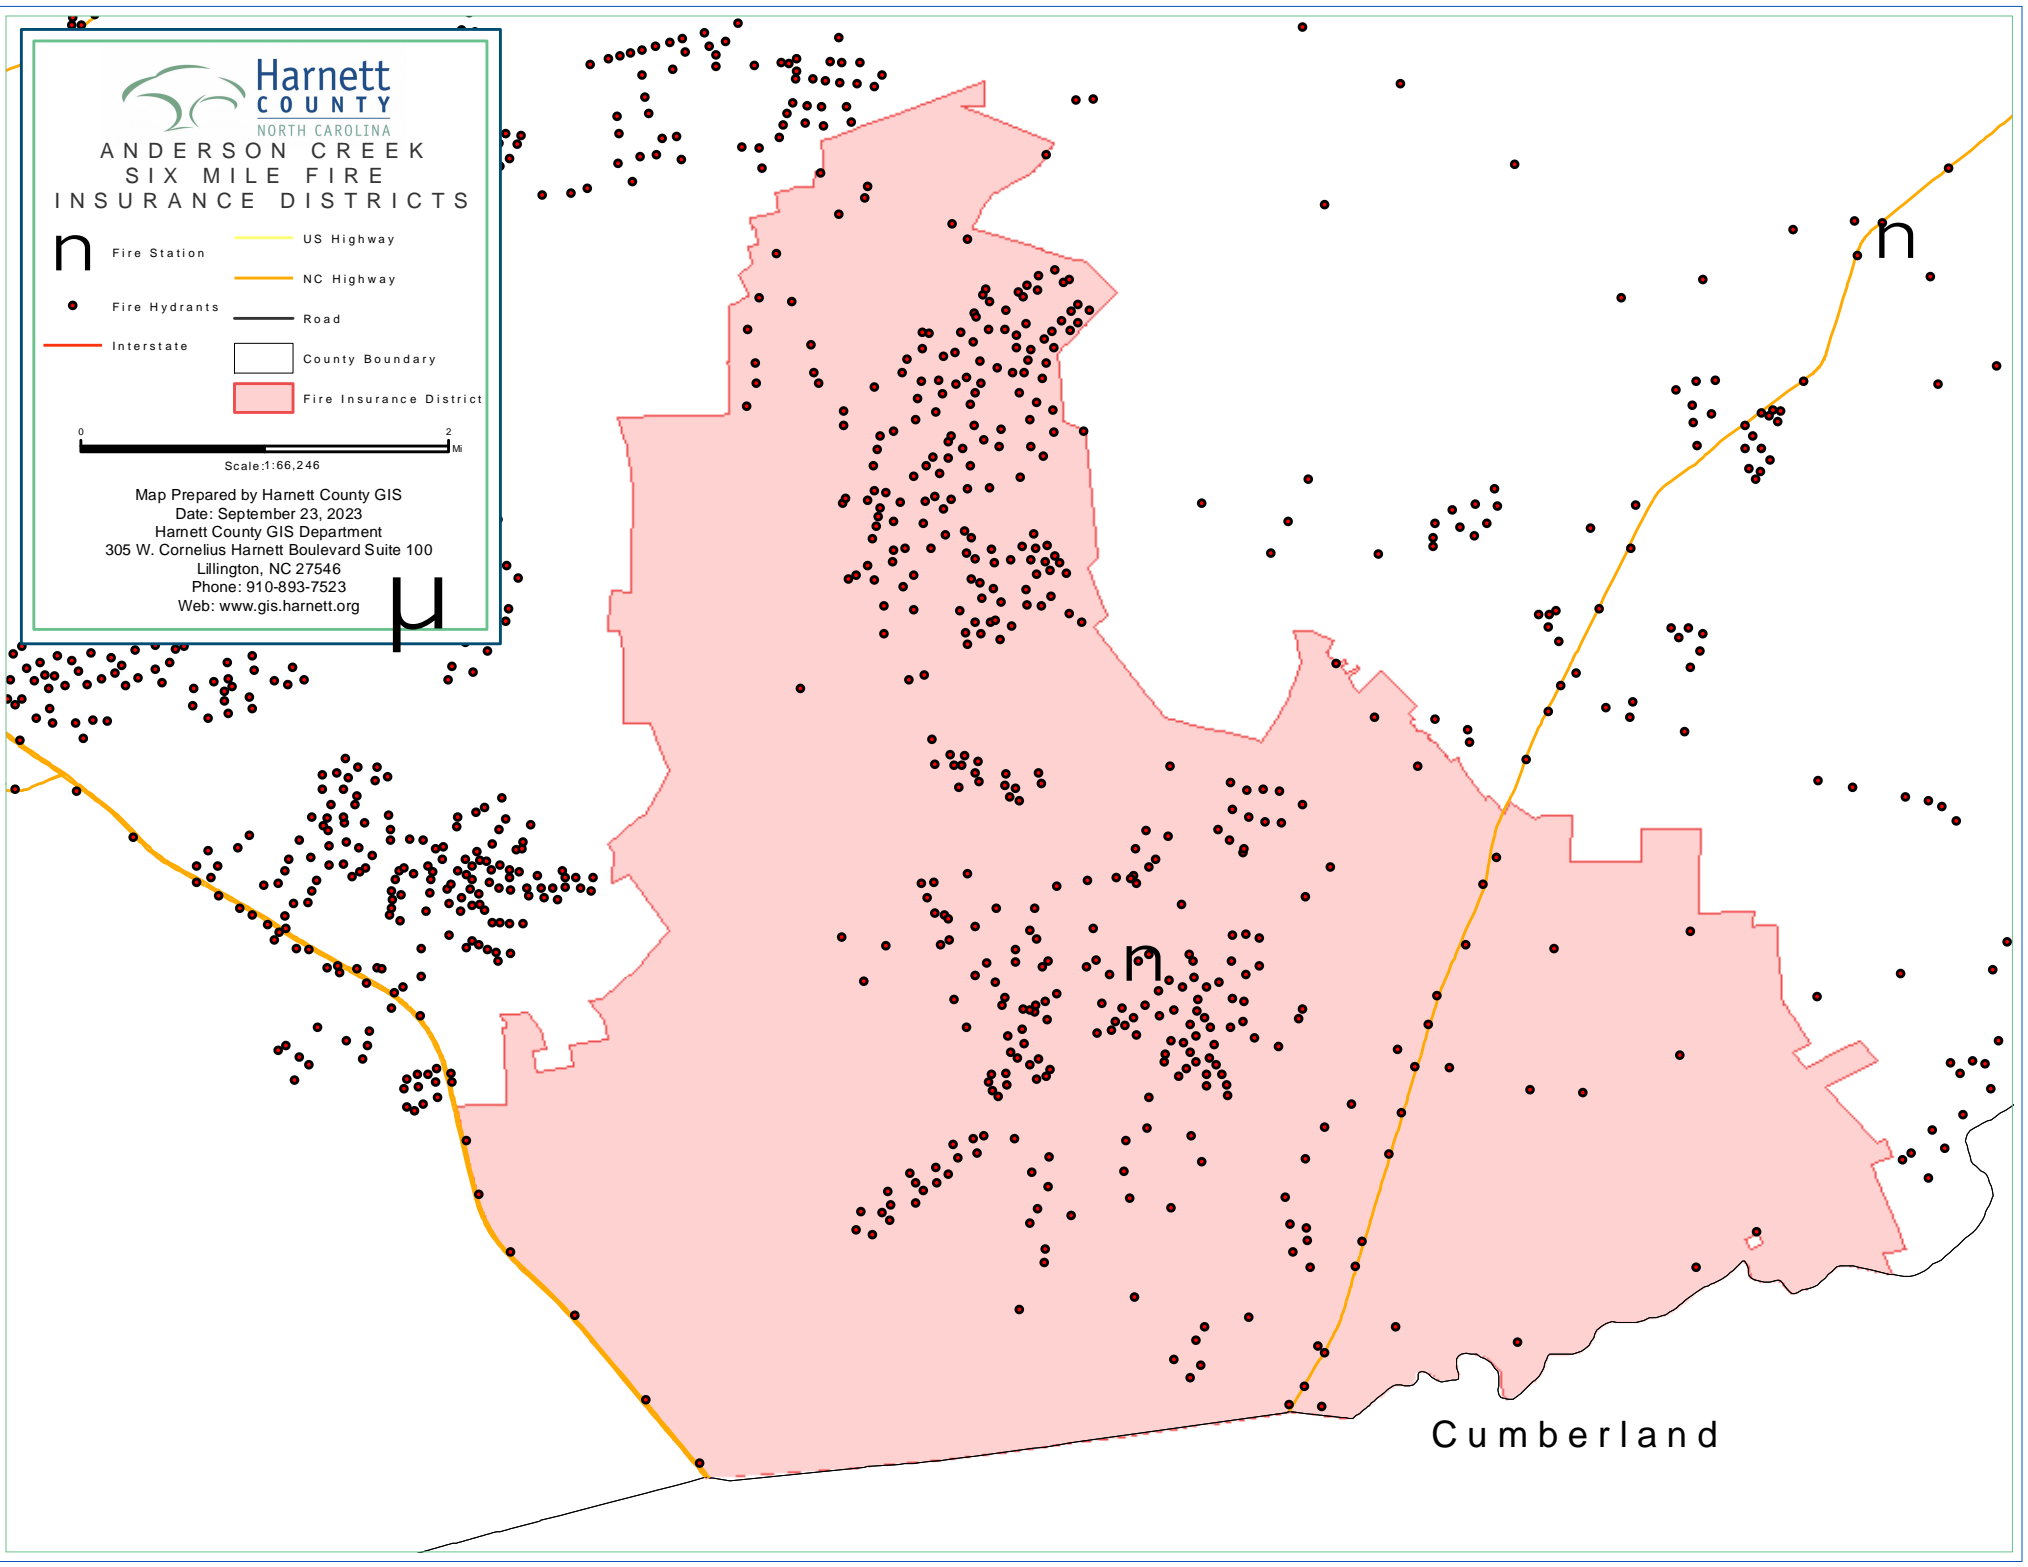

Harnett
COUNTY
NORTH CAROLINA

ANDERSON CREEK
SIX MILE FIRE
INSURANCE DISTRICTS

- Fire Station
- US Highway
- Fire Hydrants
- NC Highway
- Interstate
- Road
- County Boundary
- Fire Insurance District

Map Prepared by Harnett County GIS
Date: September 23, 2023
Harnett County GIS Department
305 W. Cornelius Harnett Boulevard Suite 100
Lillington, NC 27546
Phone: 910-893-7523
Web: www.gis.harnett.org

Cumberland