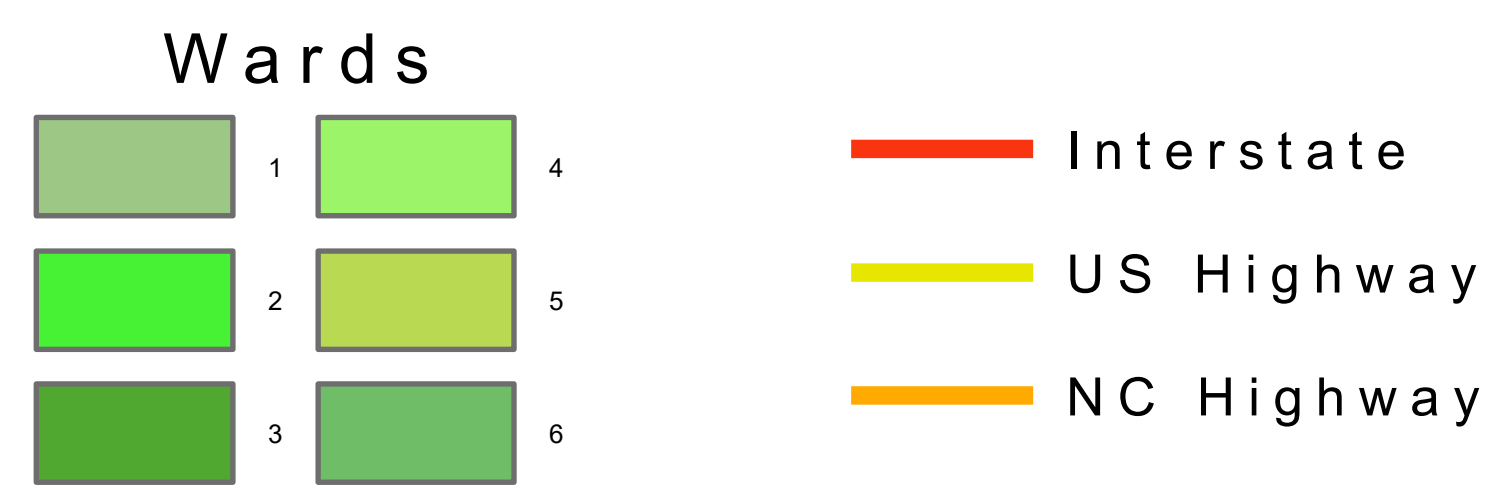

Erwin Wards

Map Prepared by Harnett County GIS
Date: September 23, 2023
Harnett County GIS Department
305 W. Cornelius Harnett Boulevard Suite 100
Lillington, NC 27546
Phone: 910-893-7523
Email: gis@harnett.org
Web: www.gis.harnett.org