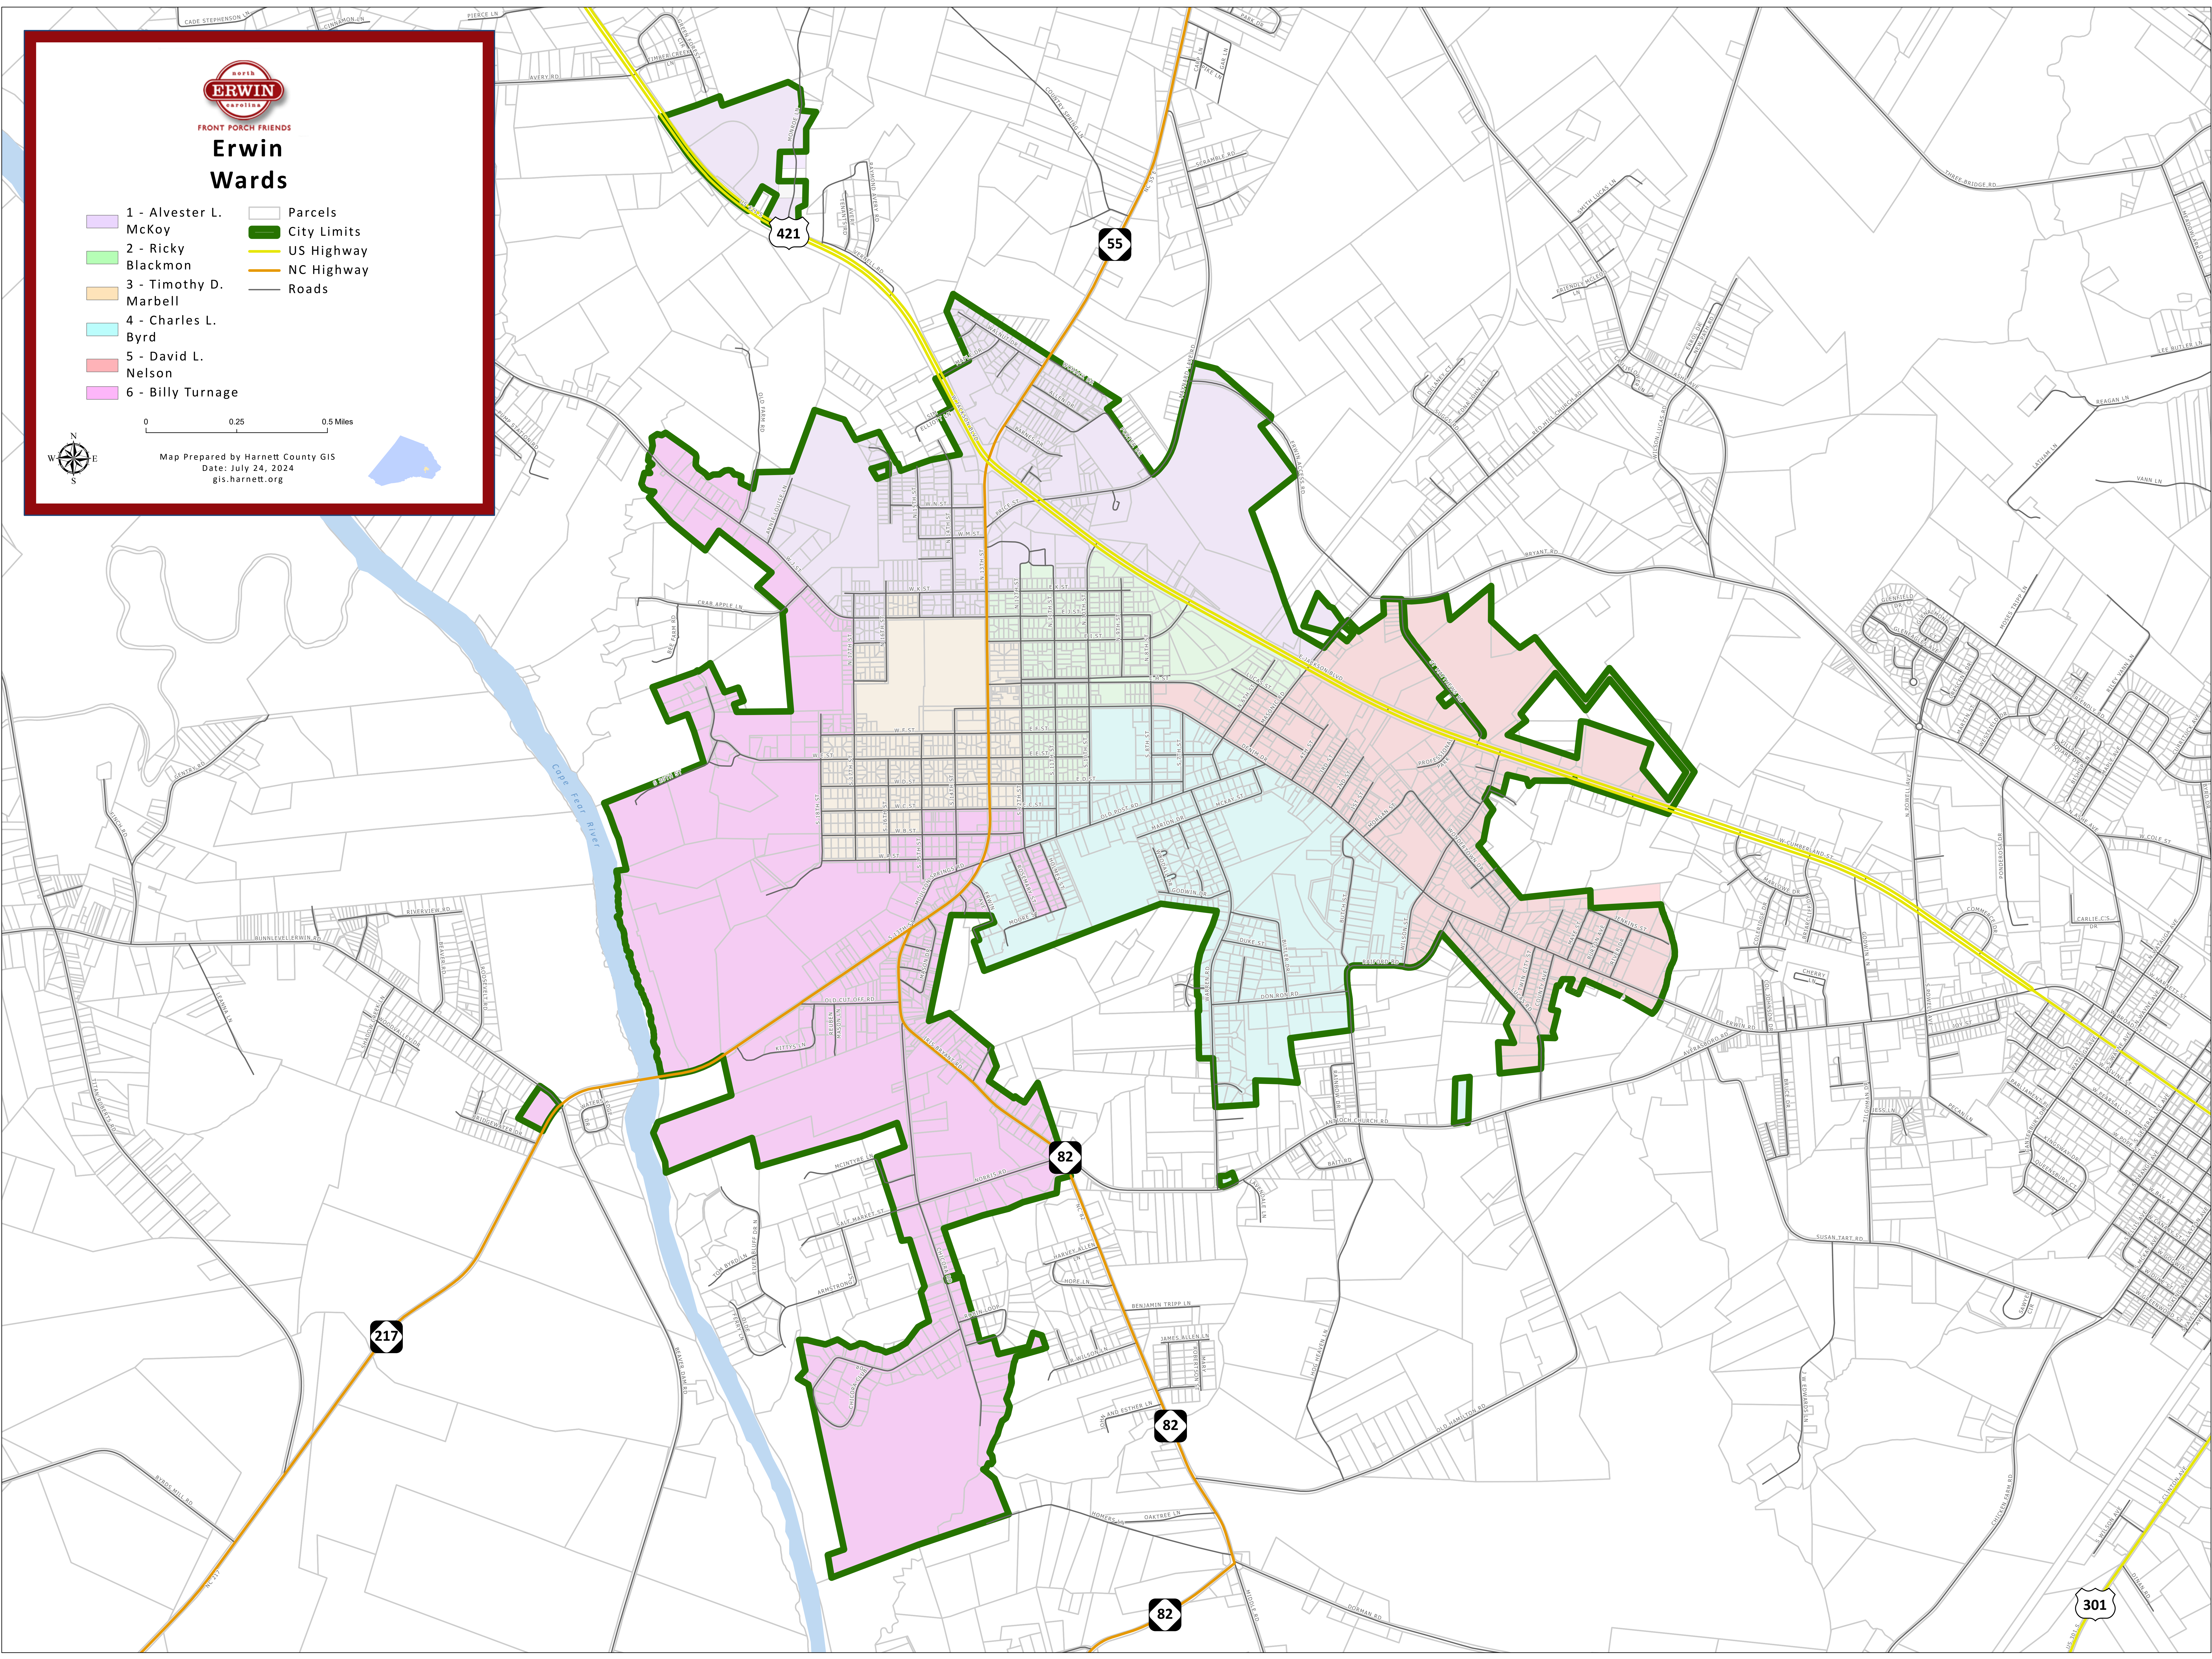

FRONT PORCH FRIENDS

Erwin Wards

- 1 - Alvester L. McKoy
 - 2 - Ricky Blackmon
 - 3 - Timothy D. Marbell
 - 4 - Charles L. Byrd
 - 5 - David L. Nelson
 - 6 - Billy Turnage
- Parcels
 - City Limits
 - US Highway
 - NC Highway
 - Roads

0 0.25 0.5 Miles

Map Prepared by Harnett County GIS
Date: July 24, 2024
gis.harnett.org

301