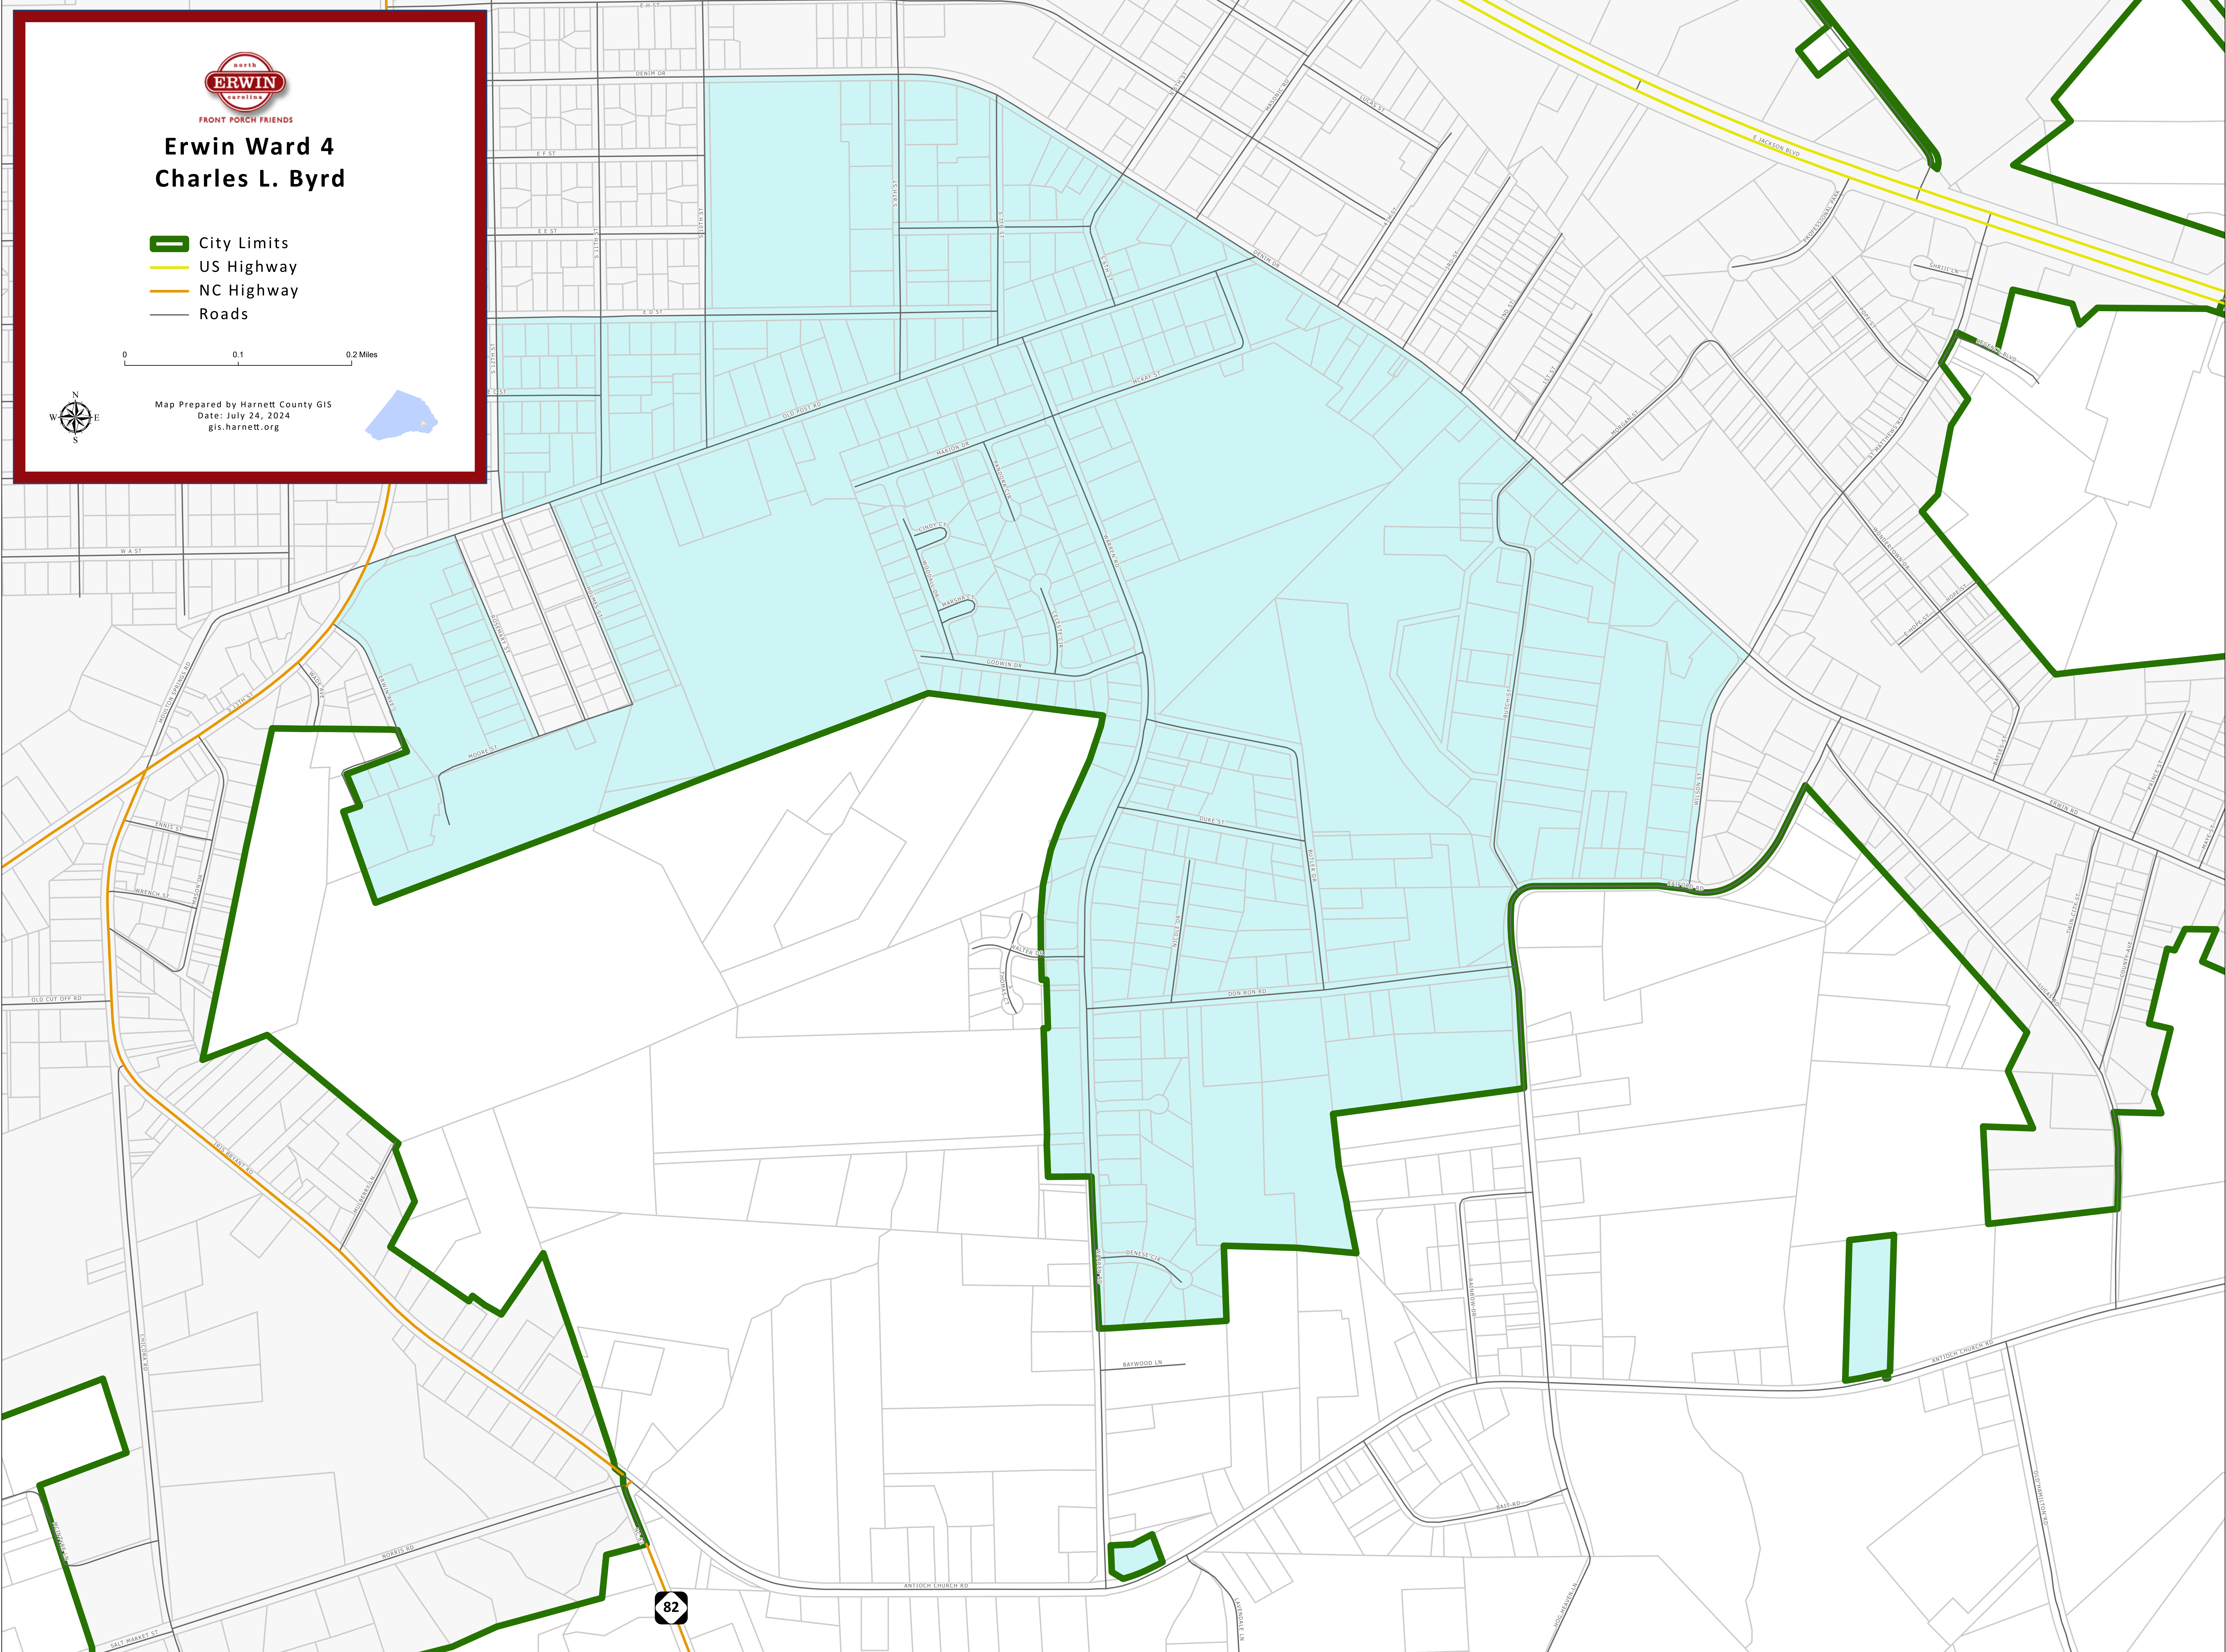

FRONT PORCH FRIENDS

Erwin Ward 4 Charles L. Byrd

- City Limits
- US Highway
- NC Highway
- Roads

0 0.1 0.2 Miles

Map Prepared by Harnett County GIS
Date: July 24, 2024
gis.harnett.org

82