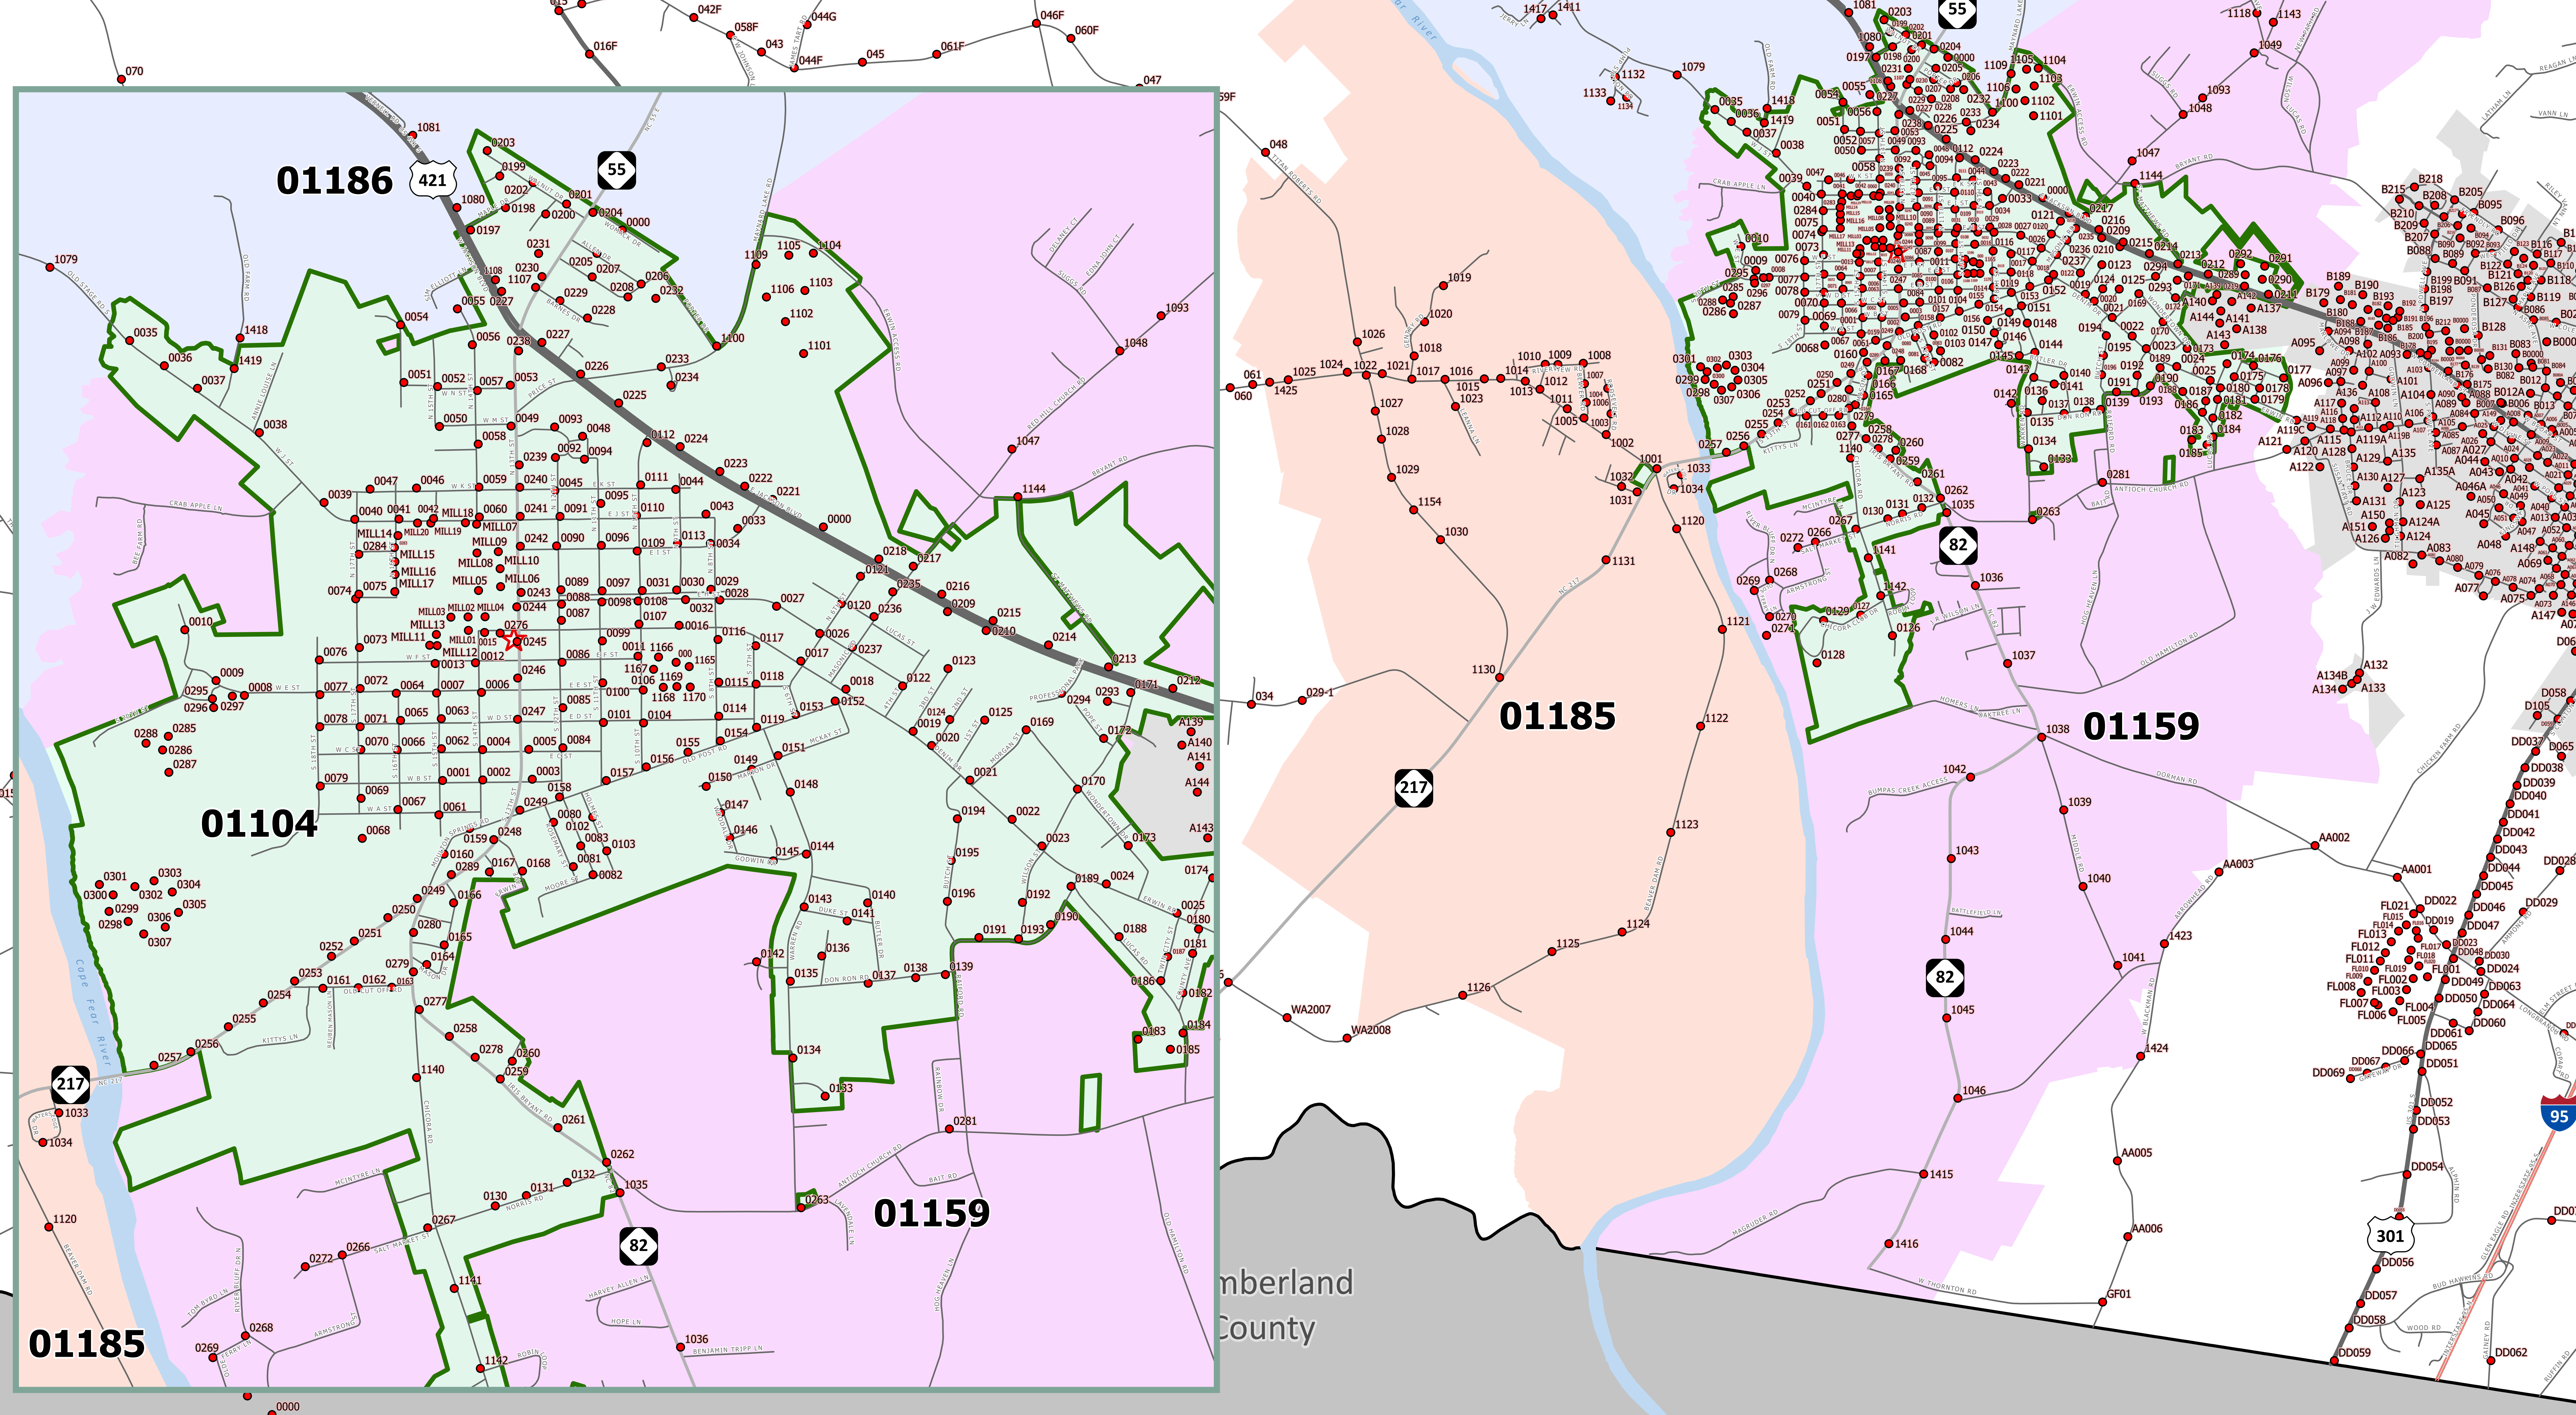

Erwin Fire Response ESNs

- 01104
- 01159
- 01185
- 01186

- Fire Hydrants
- Water Point
- ★ Fire Stations

0 0.5 1 Miles

Map Prepared by Harnett County GIS
Date: July 24, 2024
gis.harnett.org

umberland County