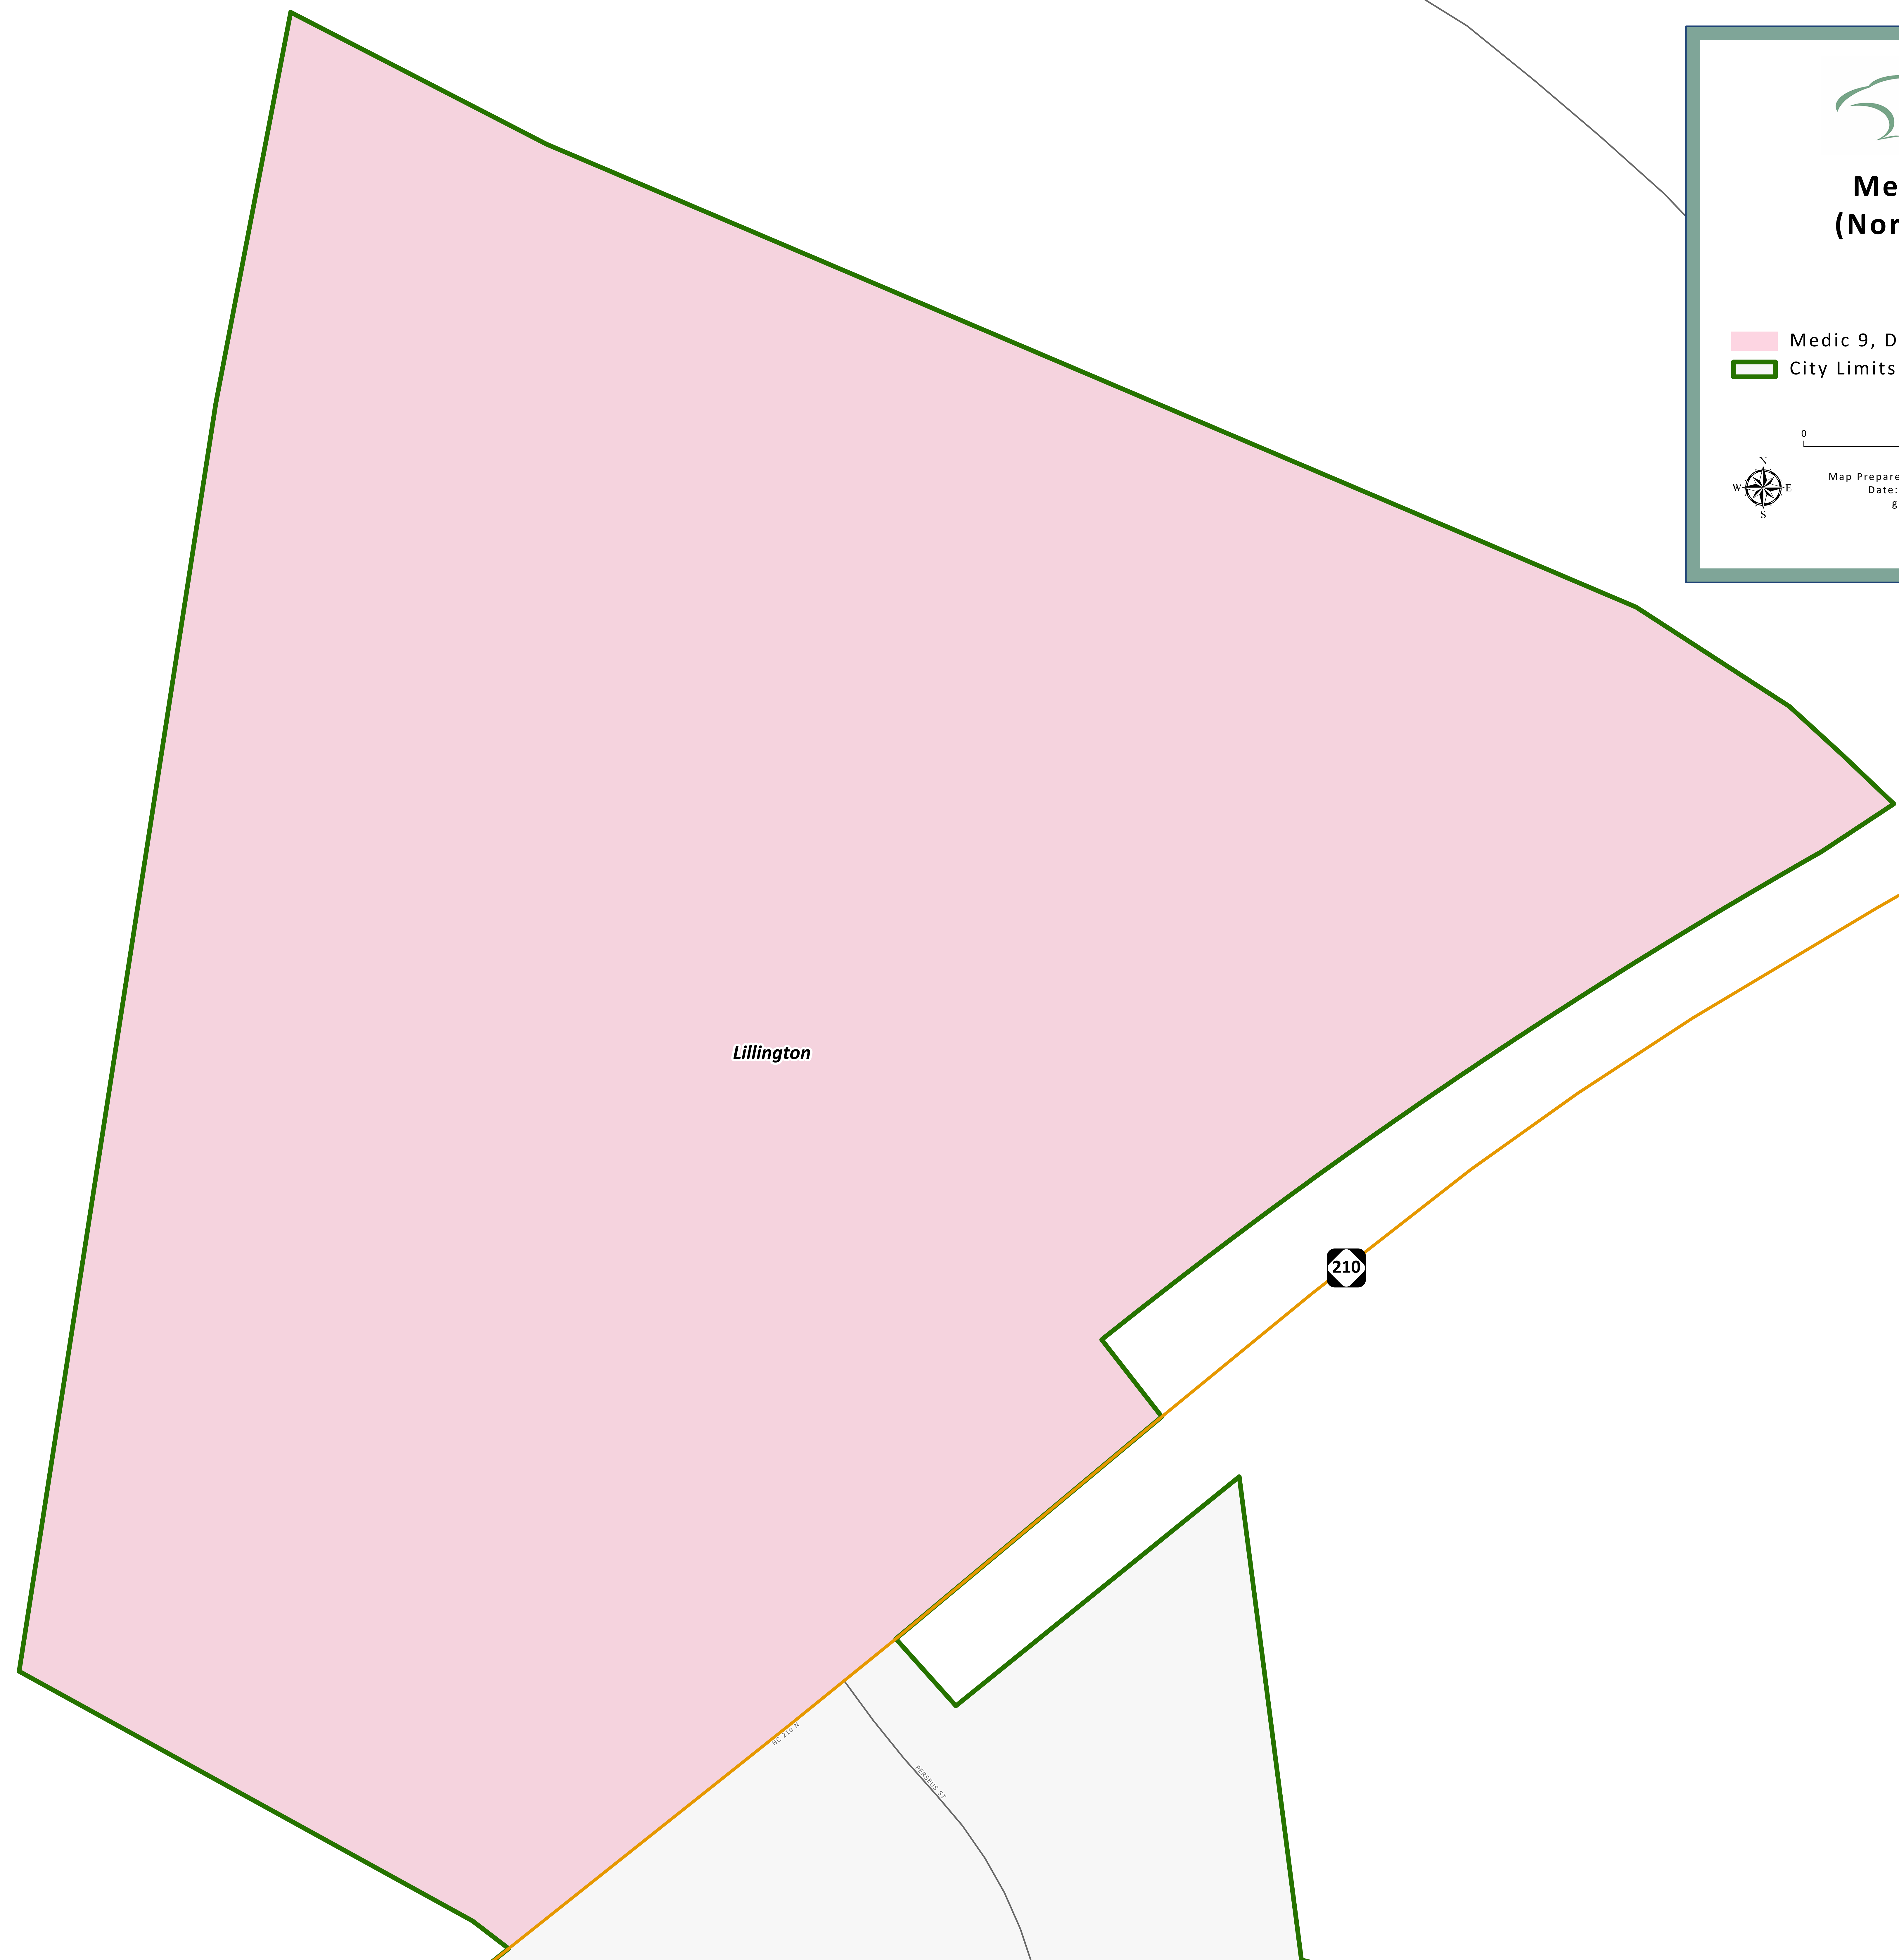

ROYAL MEADOW DR

Medic 9, D7 FR (North Lillington)

- Medic 9, D7 FR
- NC Highway
- City Limits
- Roads

0 75 150 Feet

Map Prepared by Harnett County GIS
Date: January 25, 2025
gis.harnett.org

Lillington

210

GILES LN

NC 210 N

PEARSON CT

NC 210 N