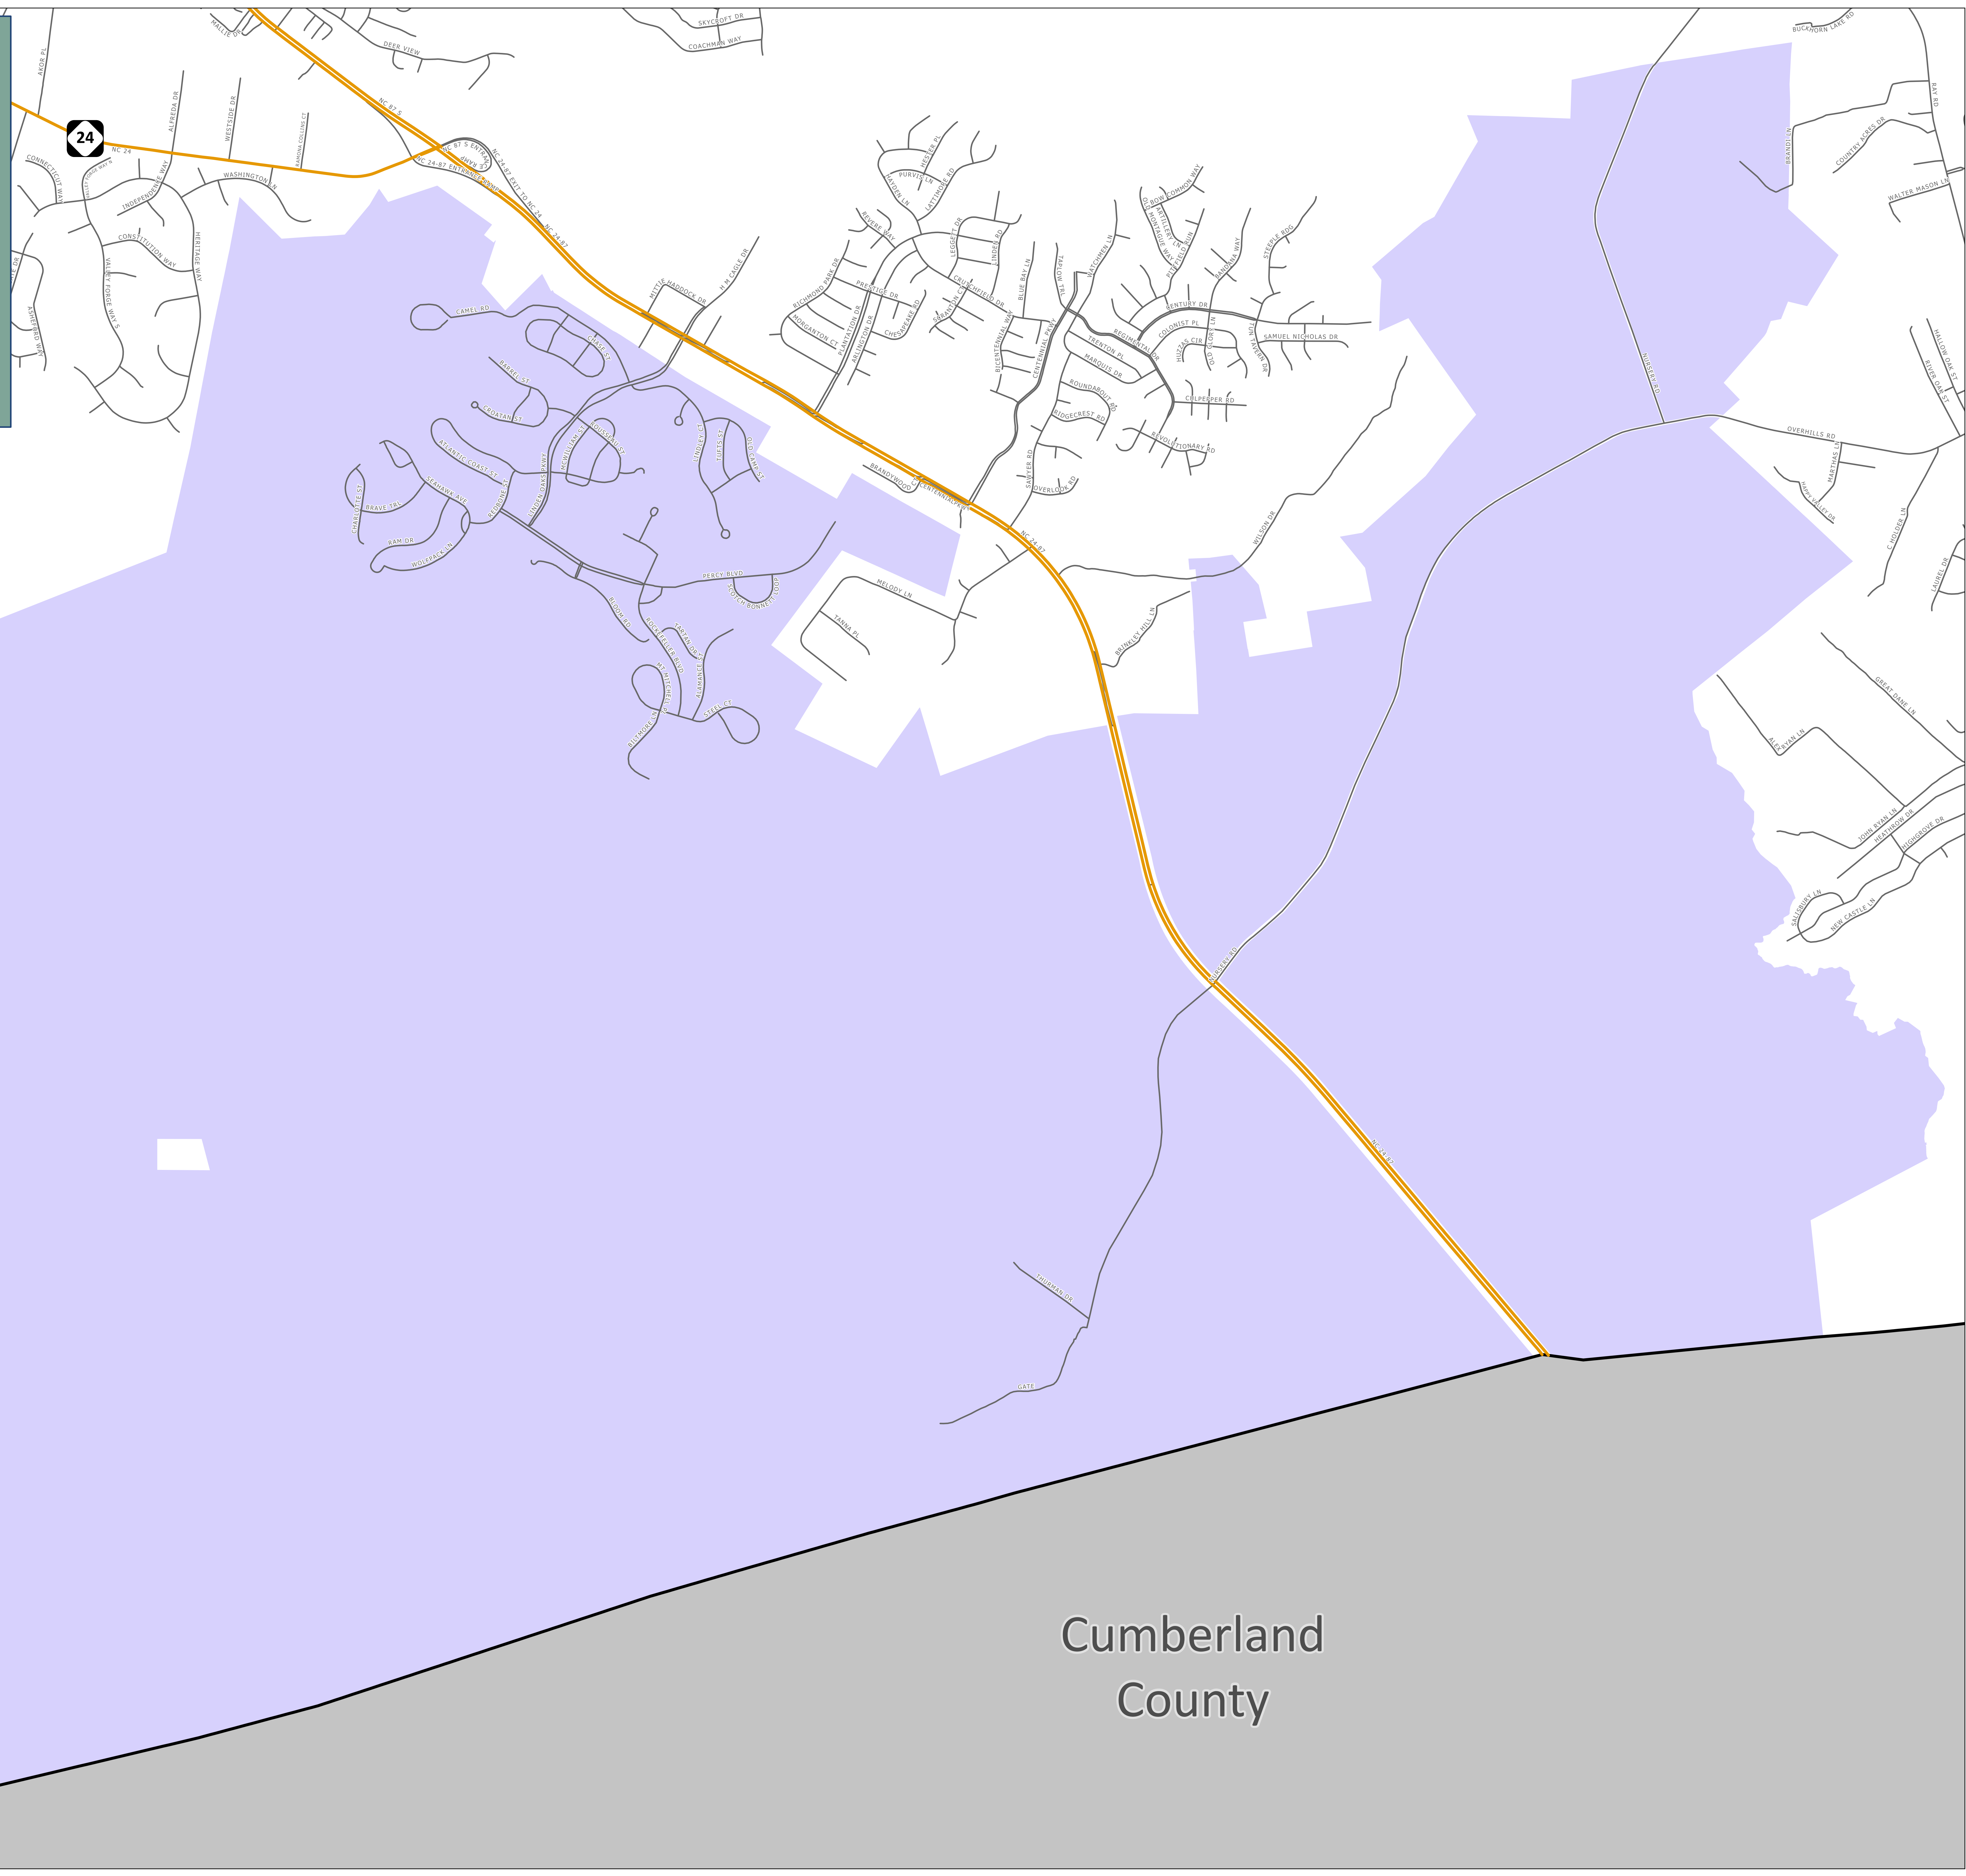

Fort Liberty EMS

- Fort Liberty EMS
- NC Highway
- Roads

0 0.5 1 Miles

Map Prepared by Harnett County GIS
Date: January 25, 2025
gis.harnett.org

Moore
County

Cumberland
County