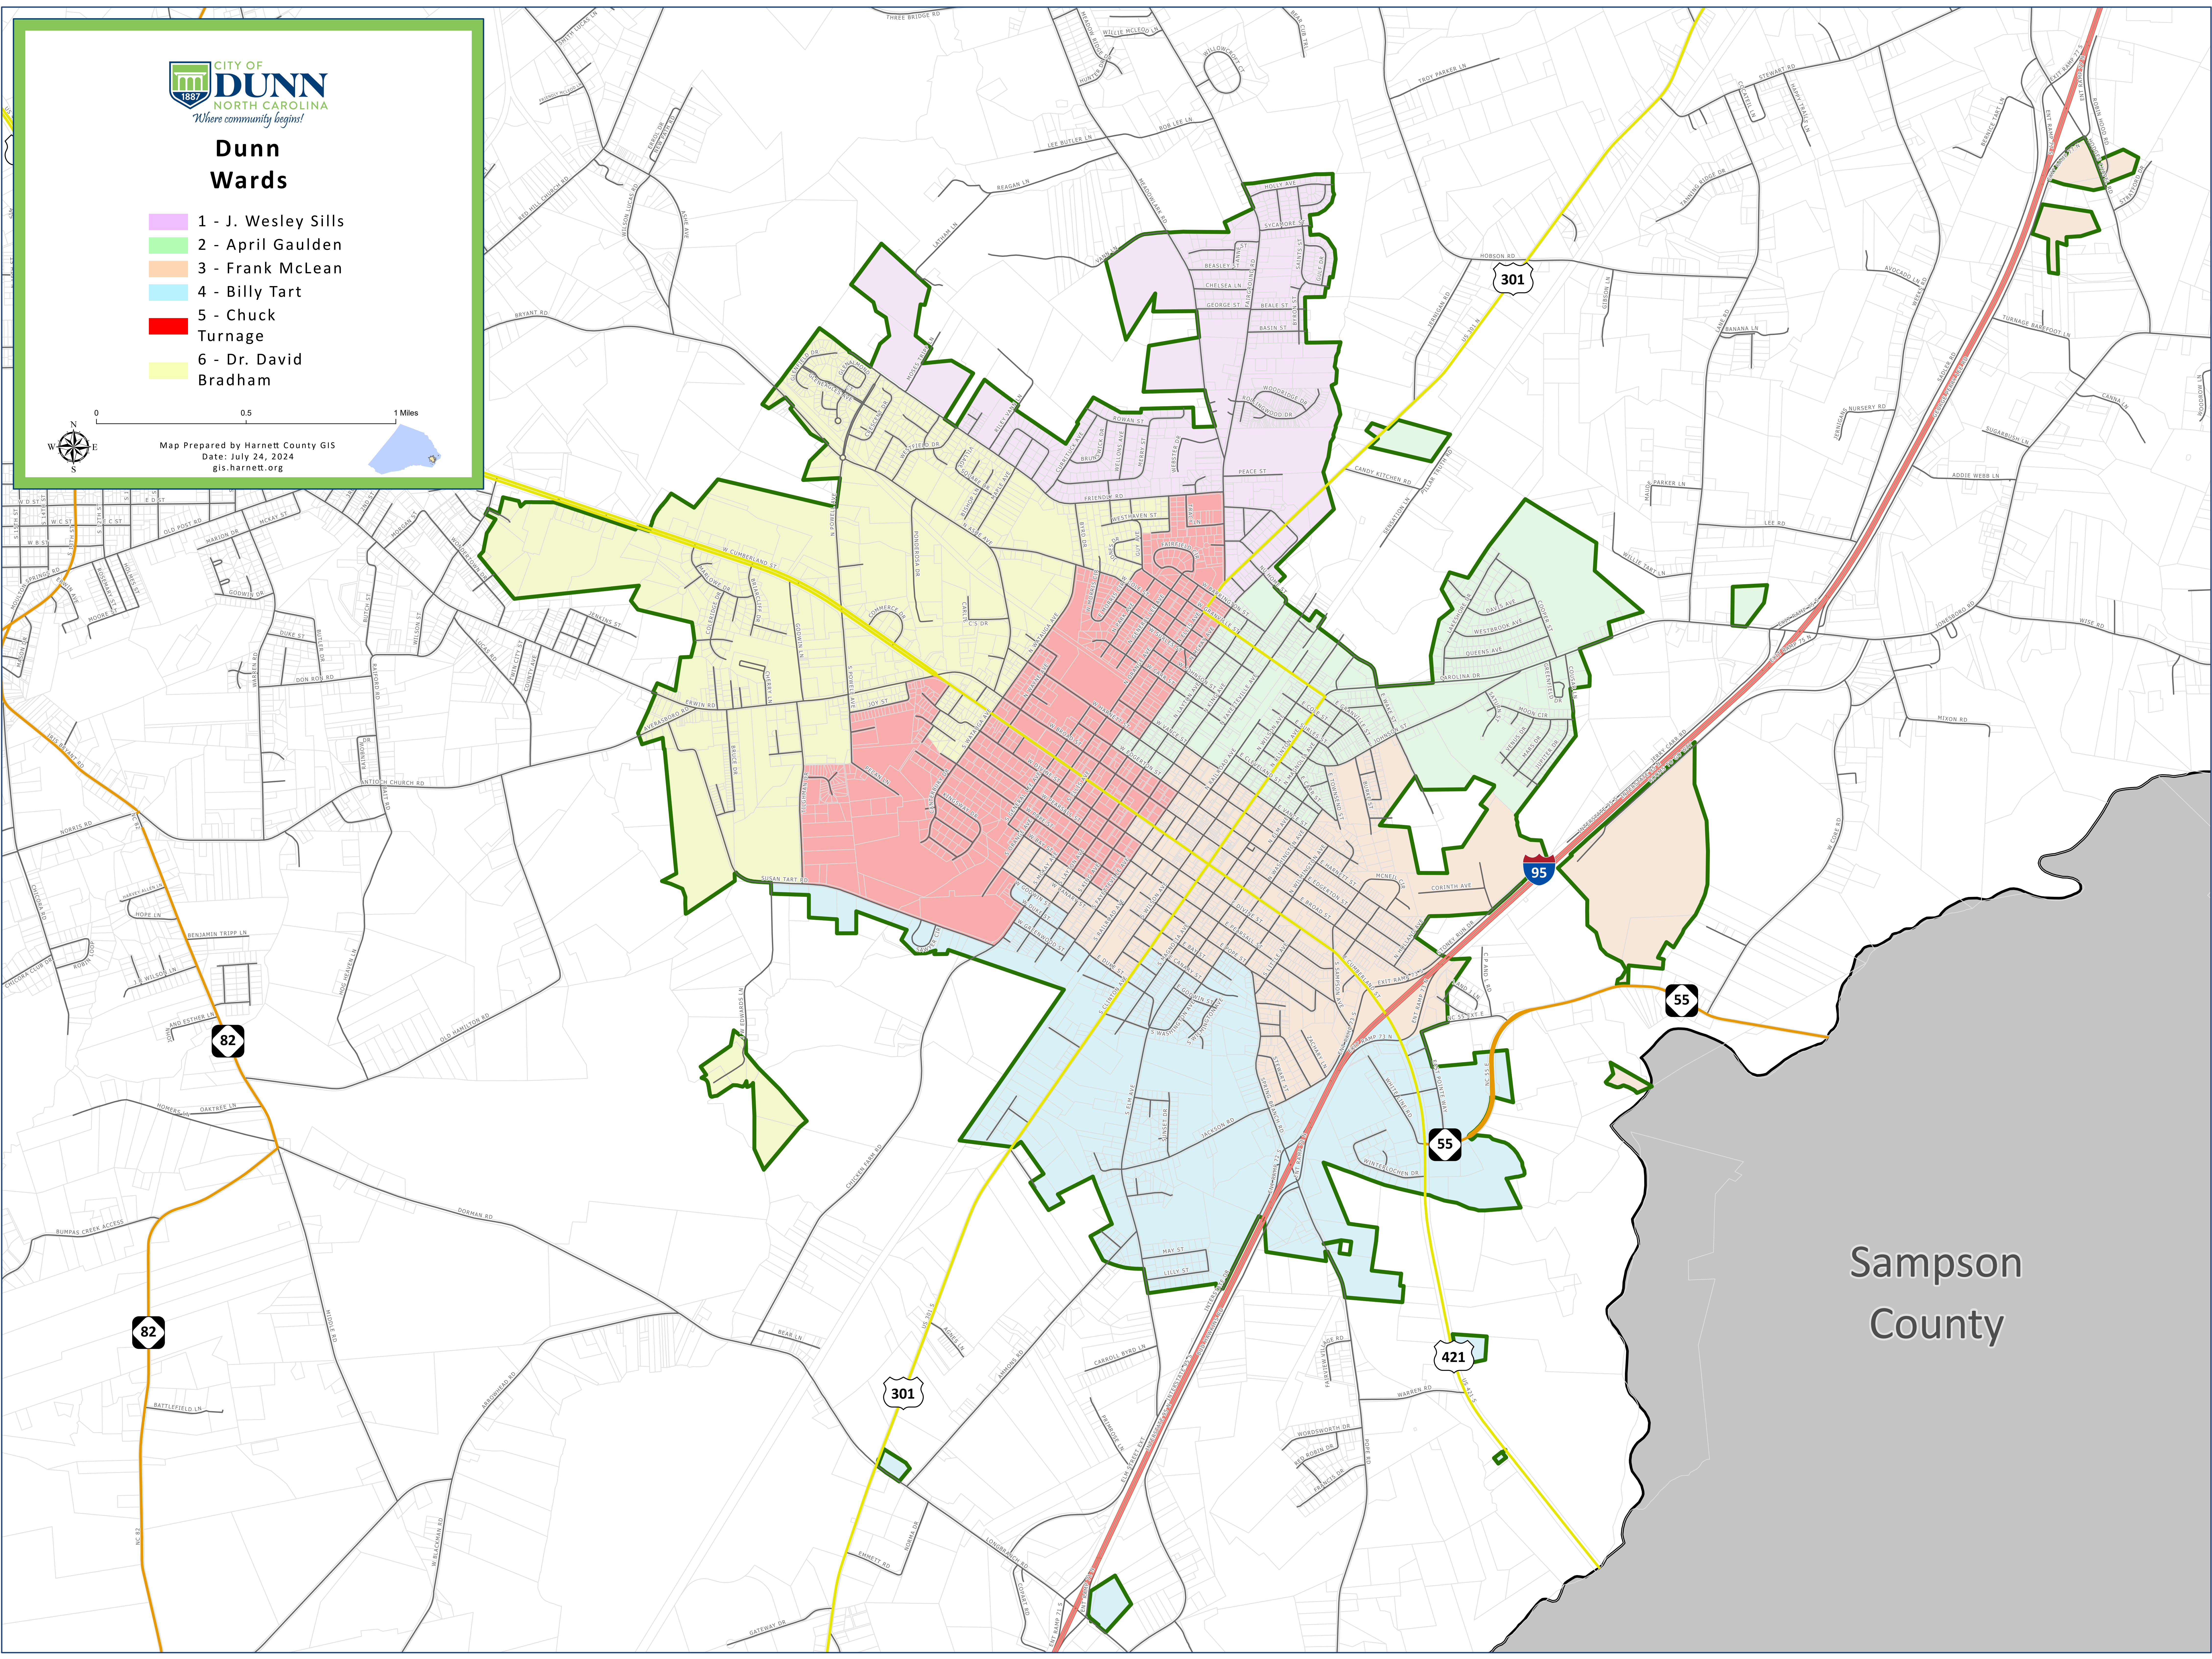

Dunn Wards

- 1 - J. Wesley Sills
- 2 - April Gauden
- 3 - Frank McLean
- 4 - Billy Tart
- 5 - Chuck Turnage
- 6 - Dr. David Bradham

0 0.5 1 Miles

Map Prepared by Harnett County GIS
Date: July 24, 2024
gis.harnett.org

Sampson
County