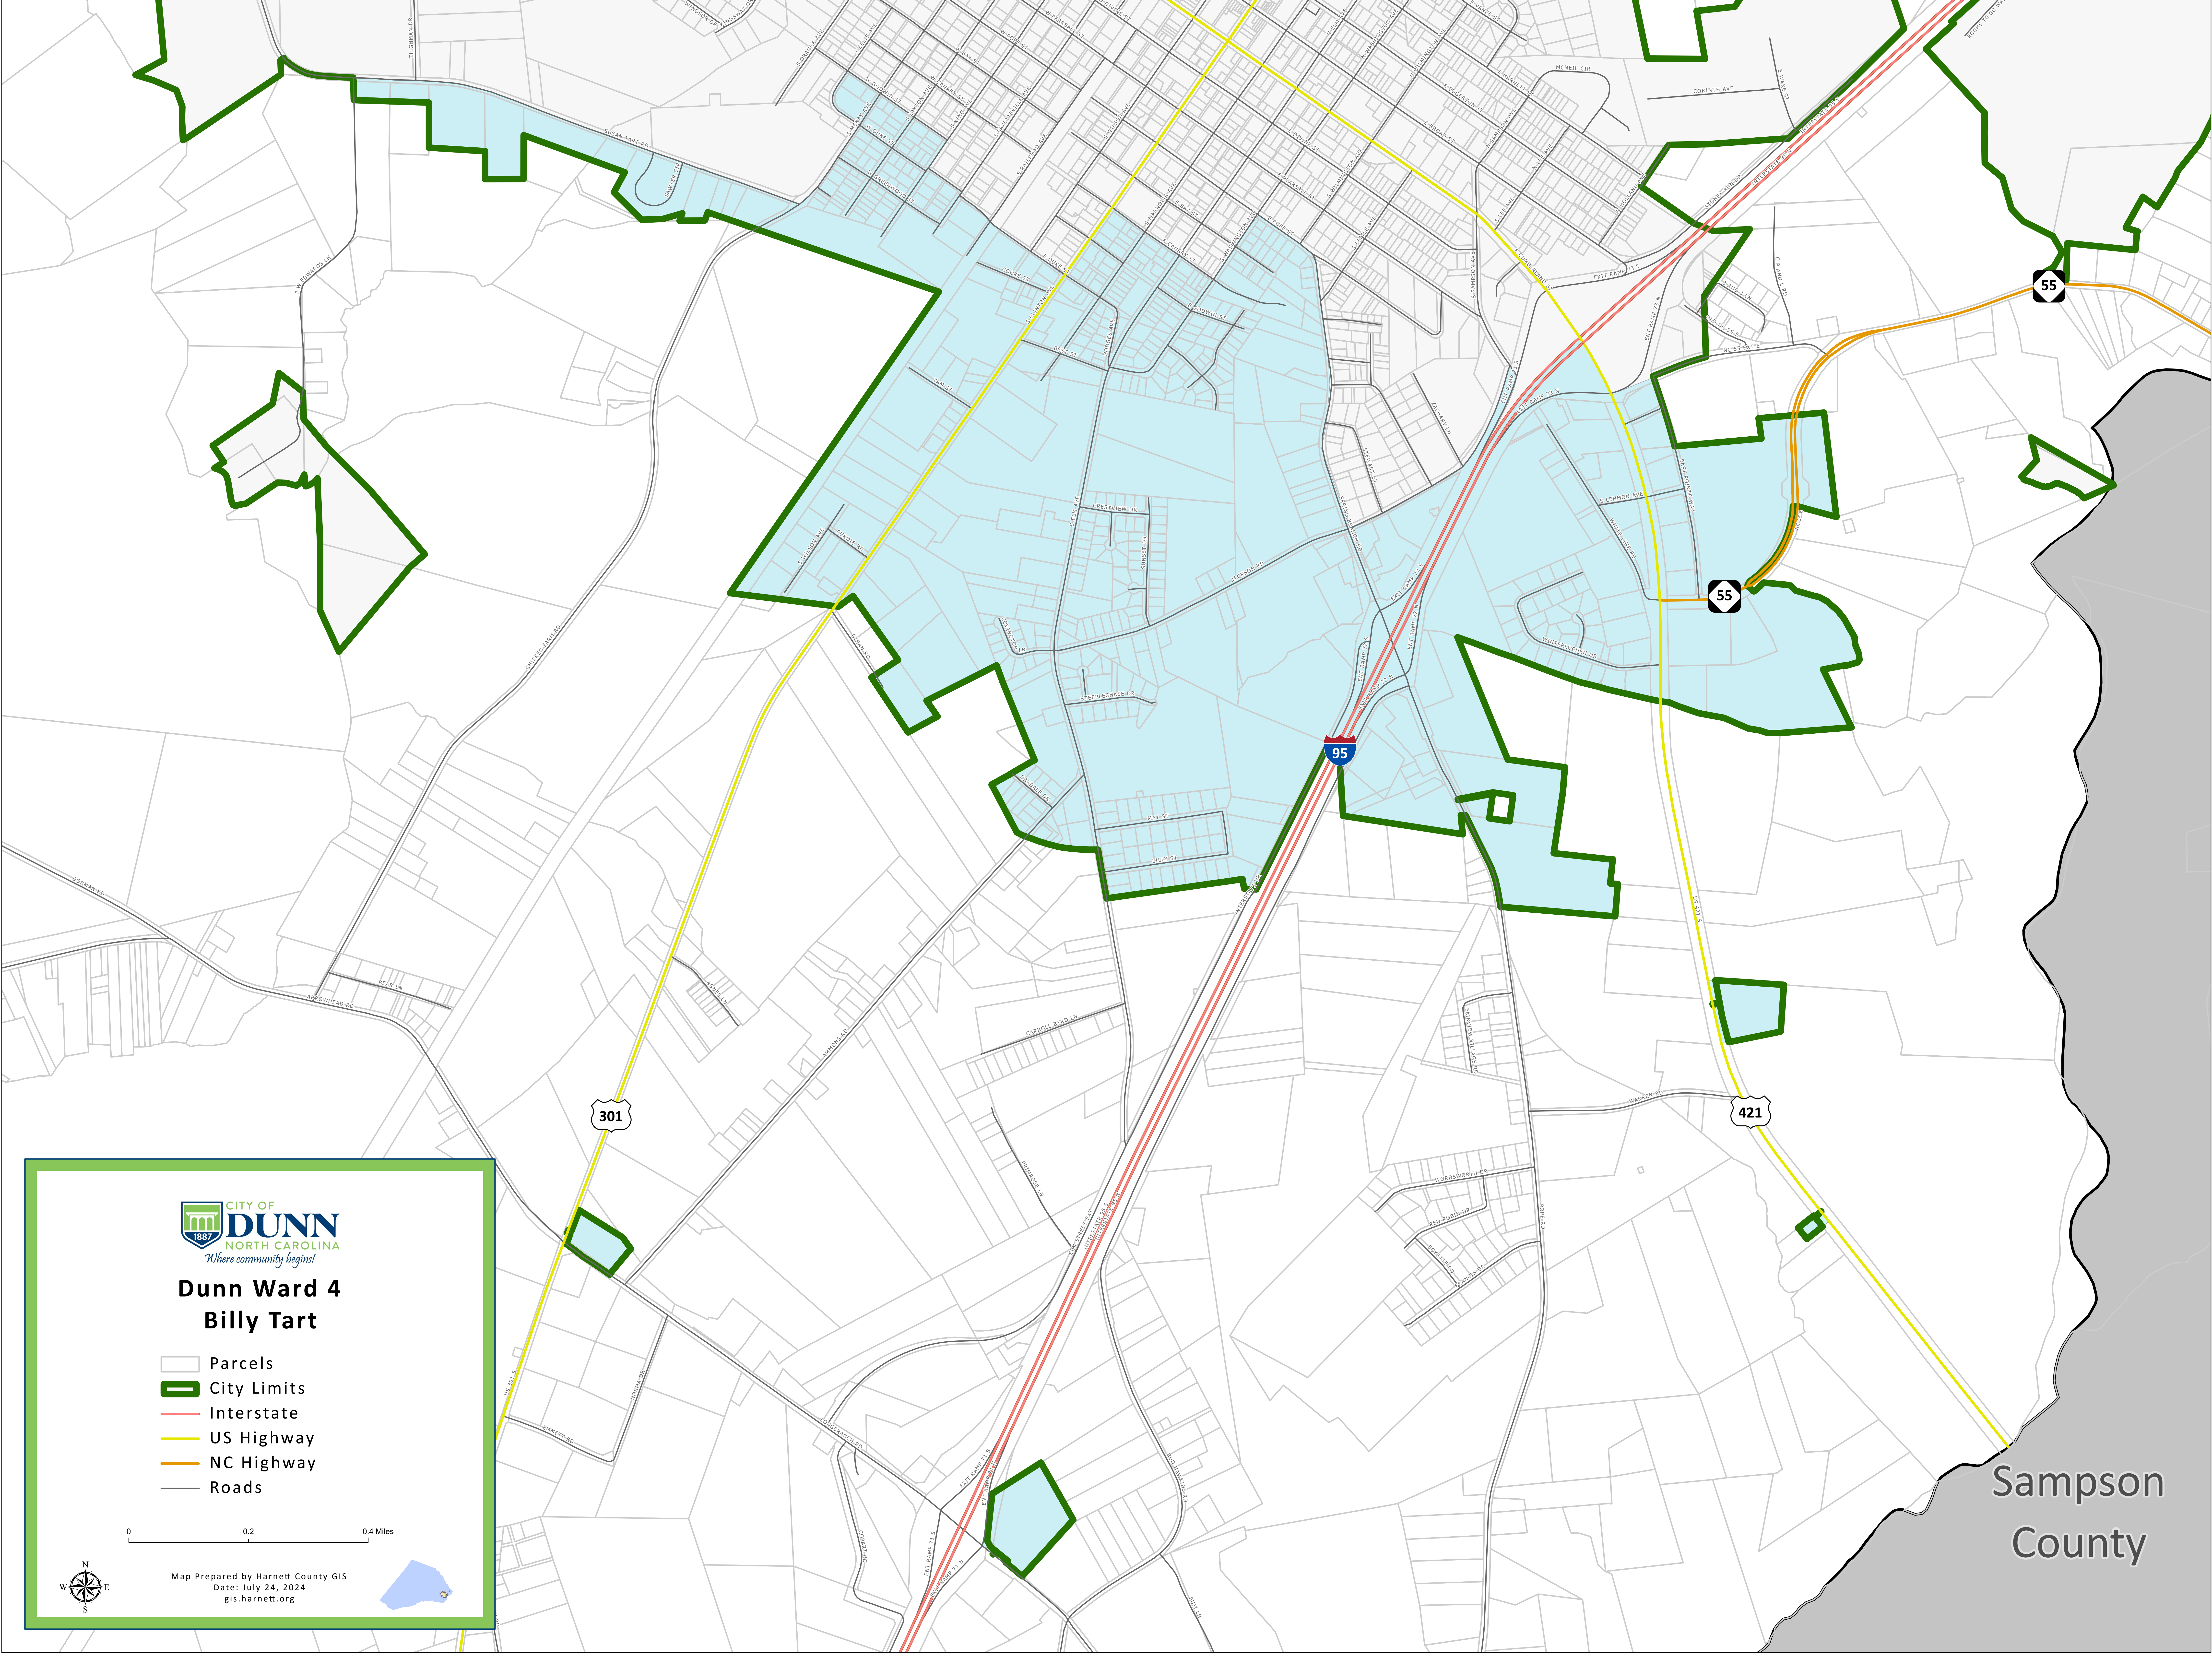

Dunn Ward 4 Billy Tart

- Parcels
- City Limits
- Interstate
- US Highway
- NC Highway
- Roads

0 0.2 0.4 Miles

Map Prepared by Harnett County GIS
Date: July 24, 2024
gis.harnett.org

Sampson
County