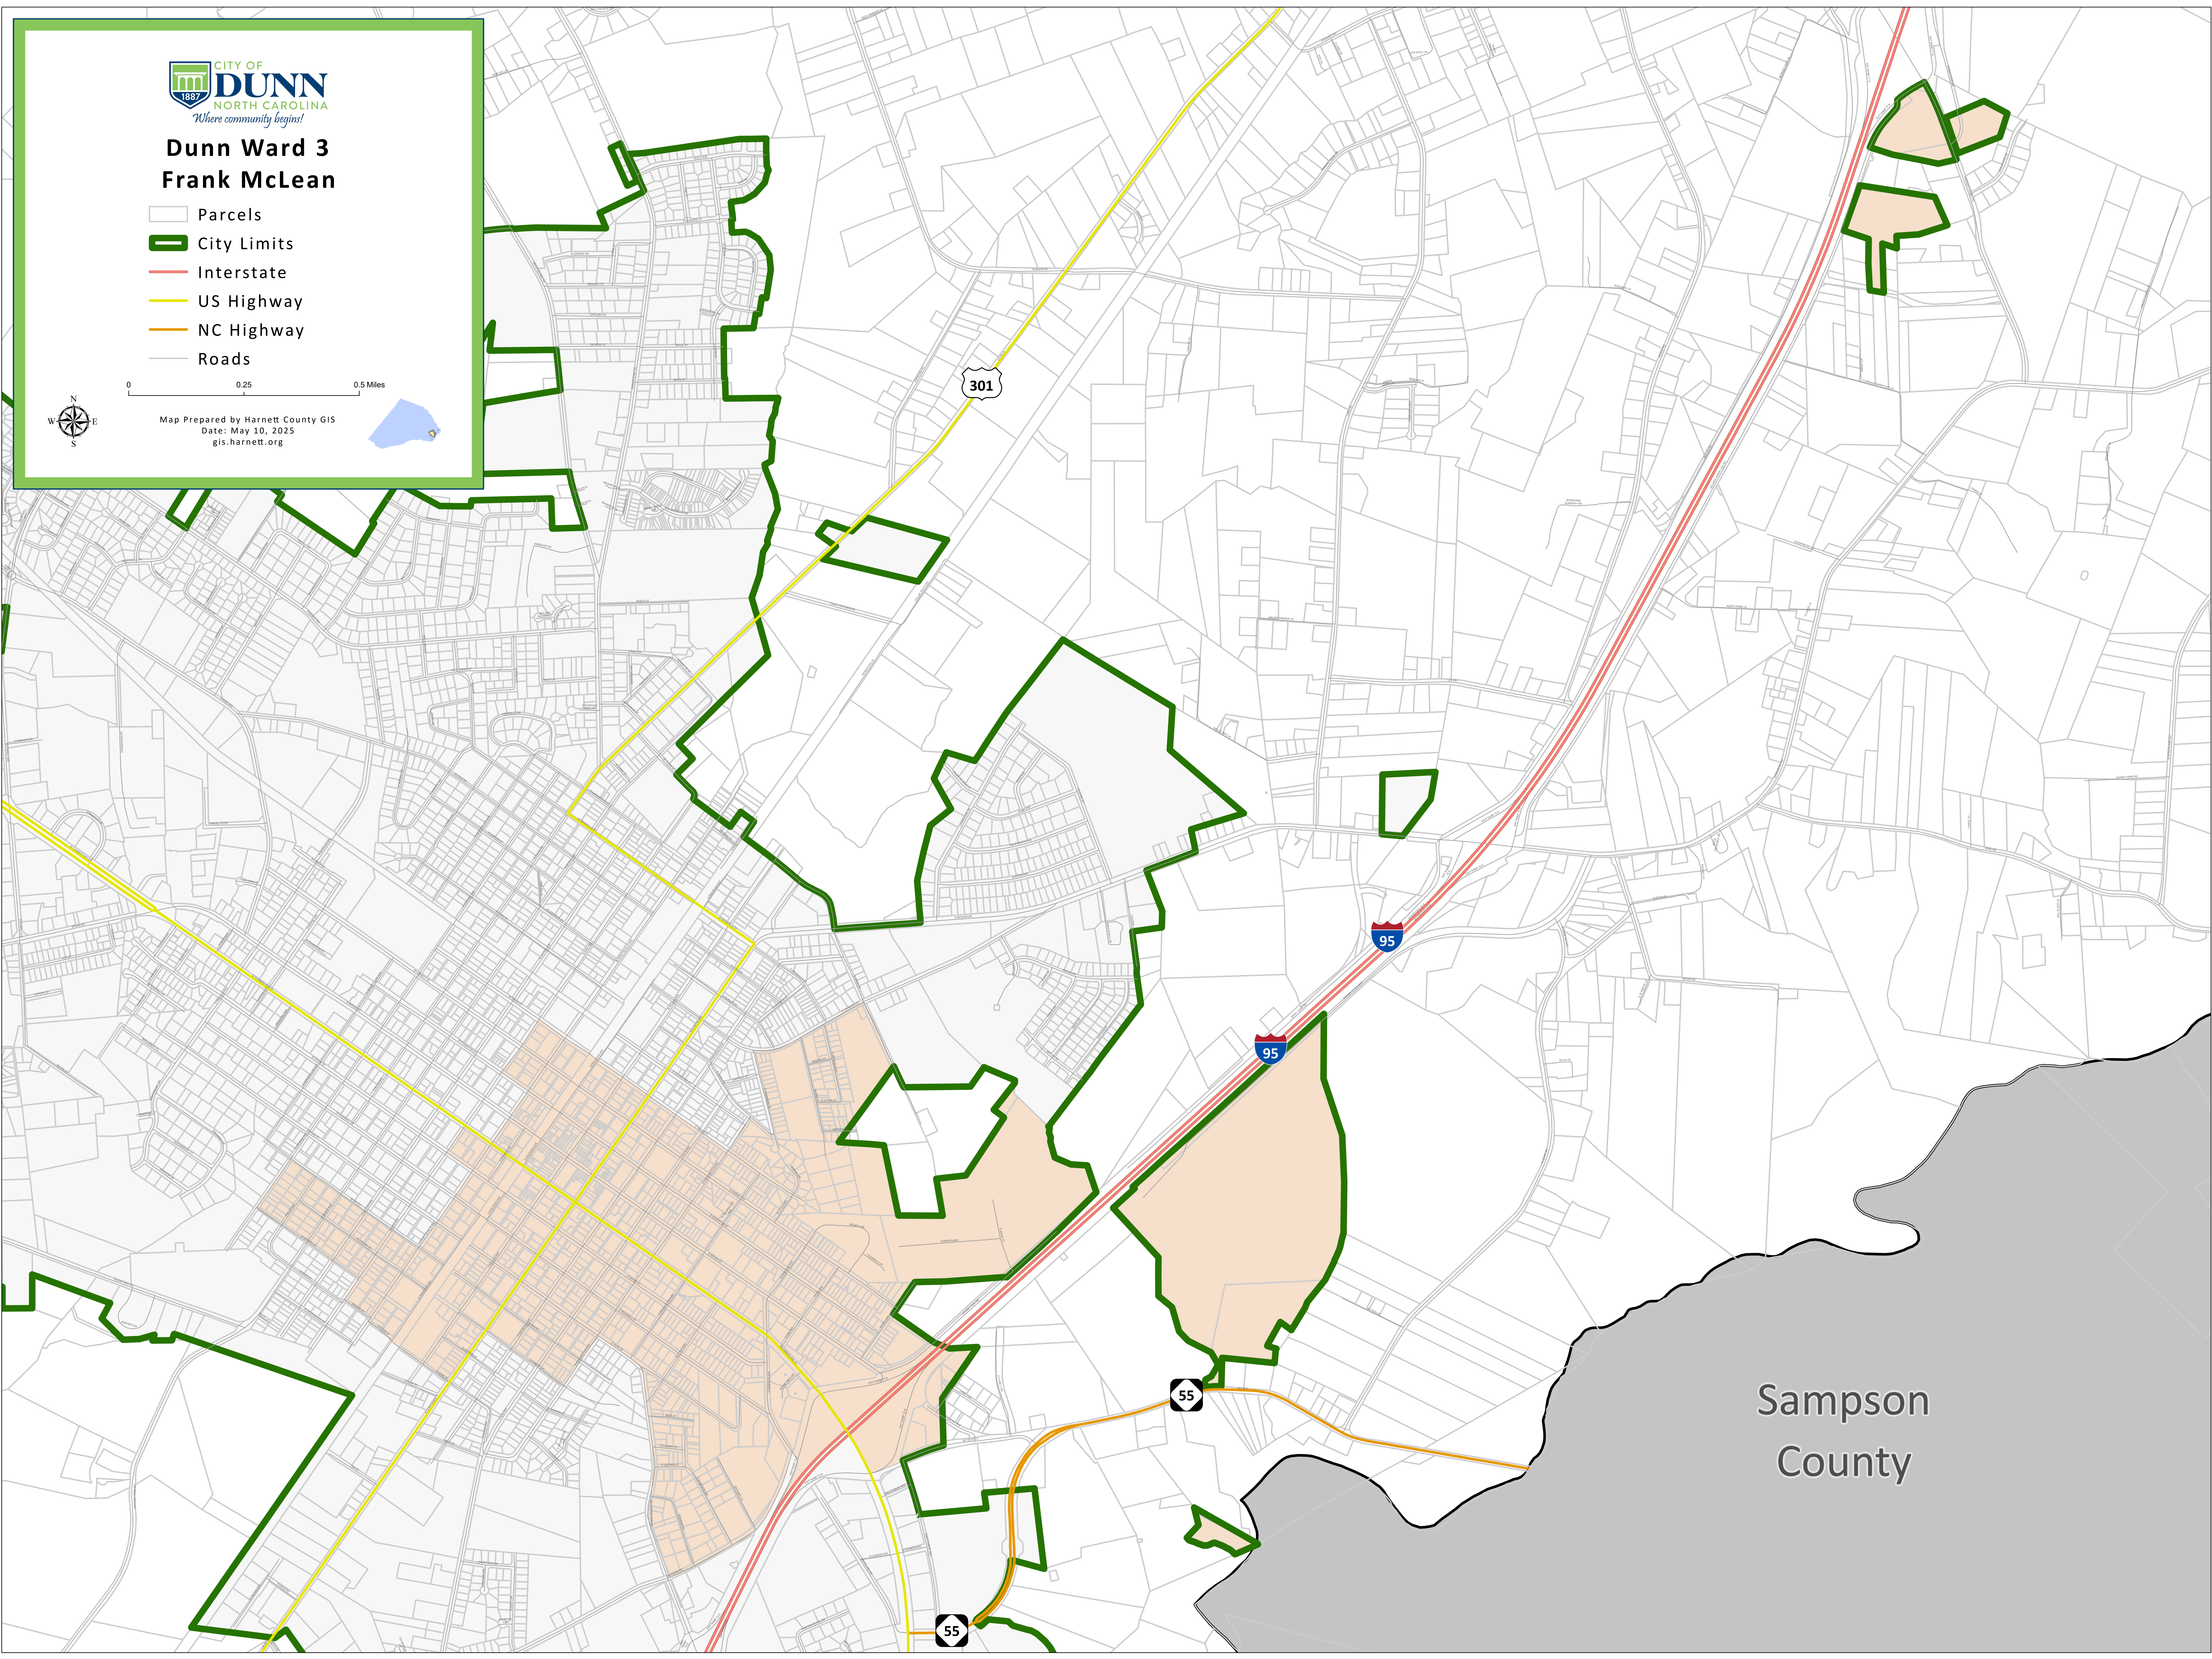

Dunn Ward 3 Frank McLean

- Parcels
- City Limits
- Interstate
- US Highway
- NC Highway
- Roads

0 0.25 0.5 Miles

Map Prepared by Harnett County GIS
Date: May 10, 2025
gis.harnett.org

Sampson
County