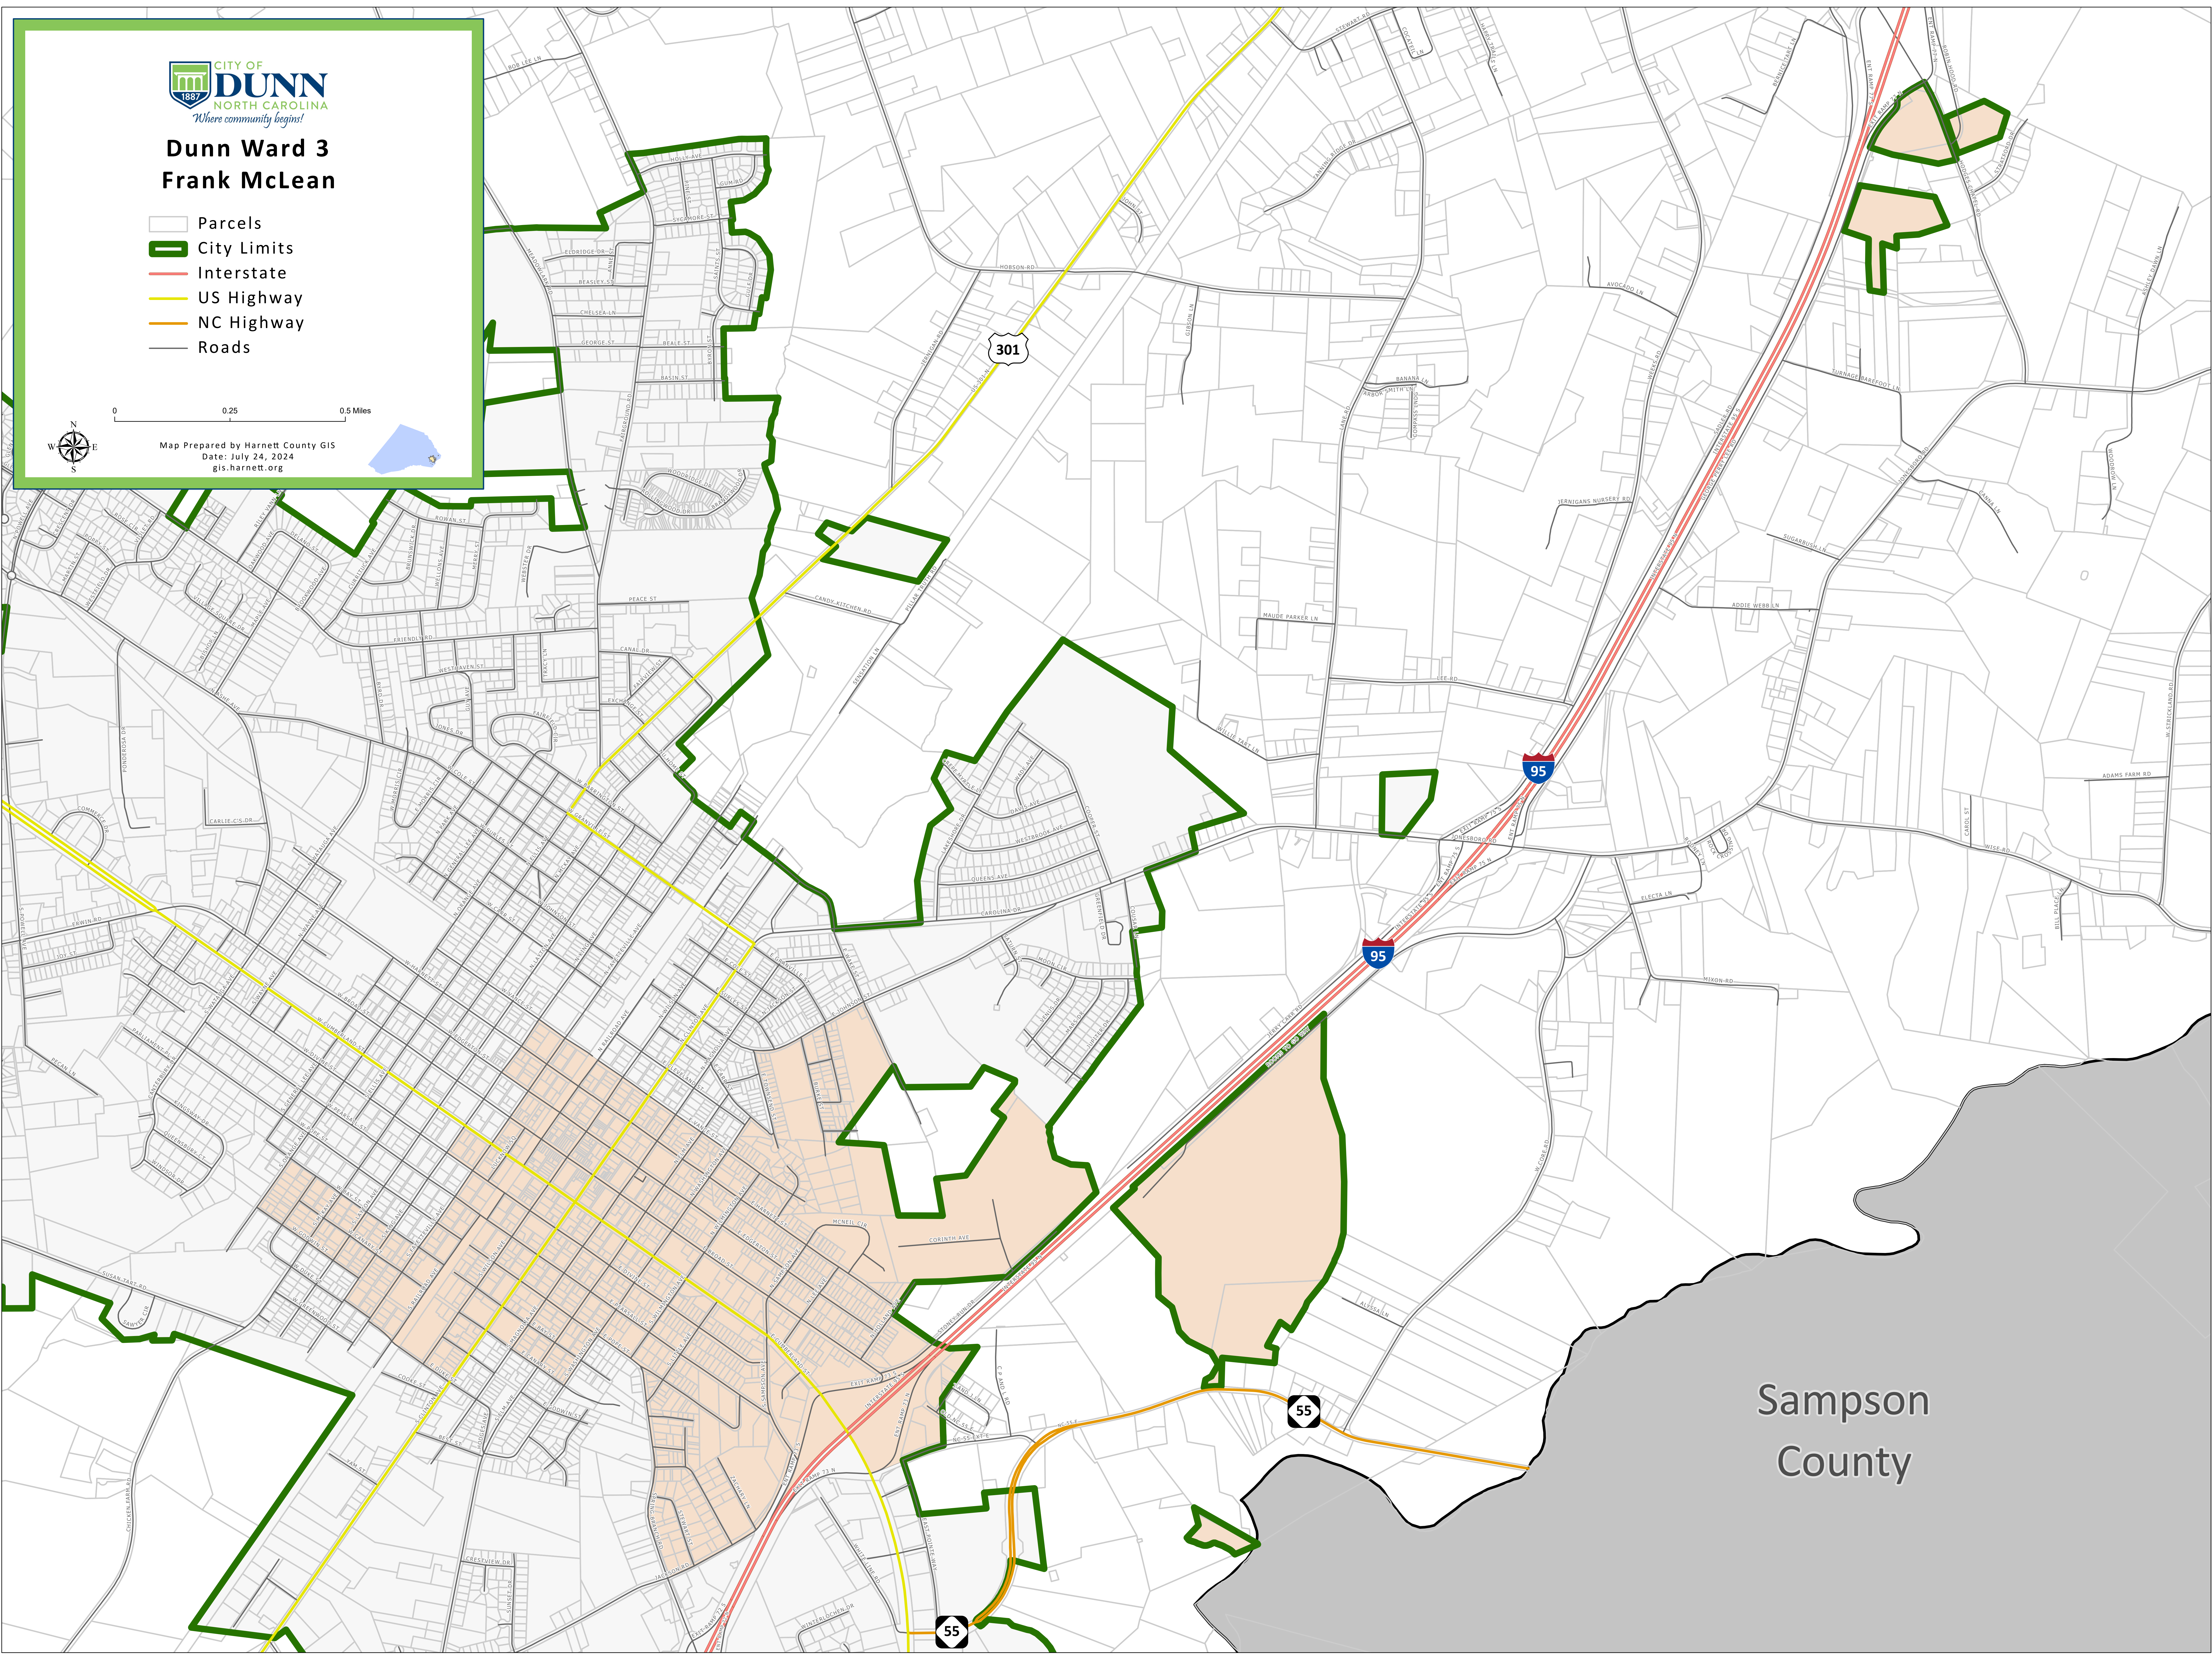

### Dunn Ward 3 Frank McLean

- Parcels
- City Limits
- Interstate
- US Highway
- NC Highway
- Roads

0 0.25 0.5 Miles

Map Prepared by Harnett County GIS  
Date: July 24, 2024  
gis.harnett.org

Sampson  
County