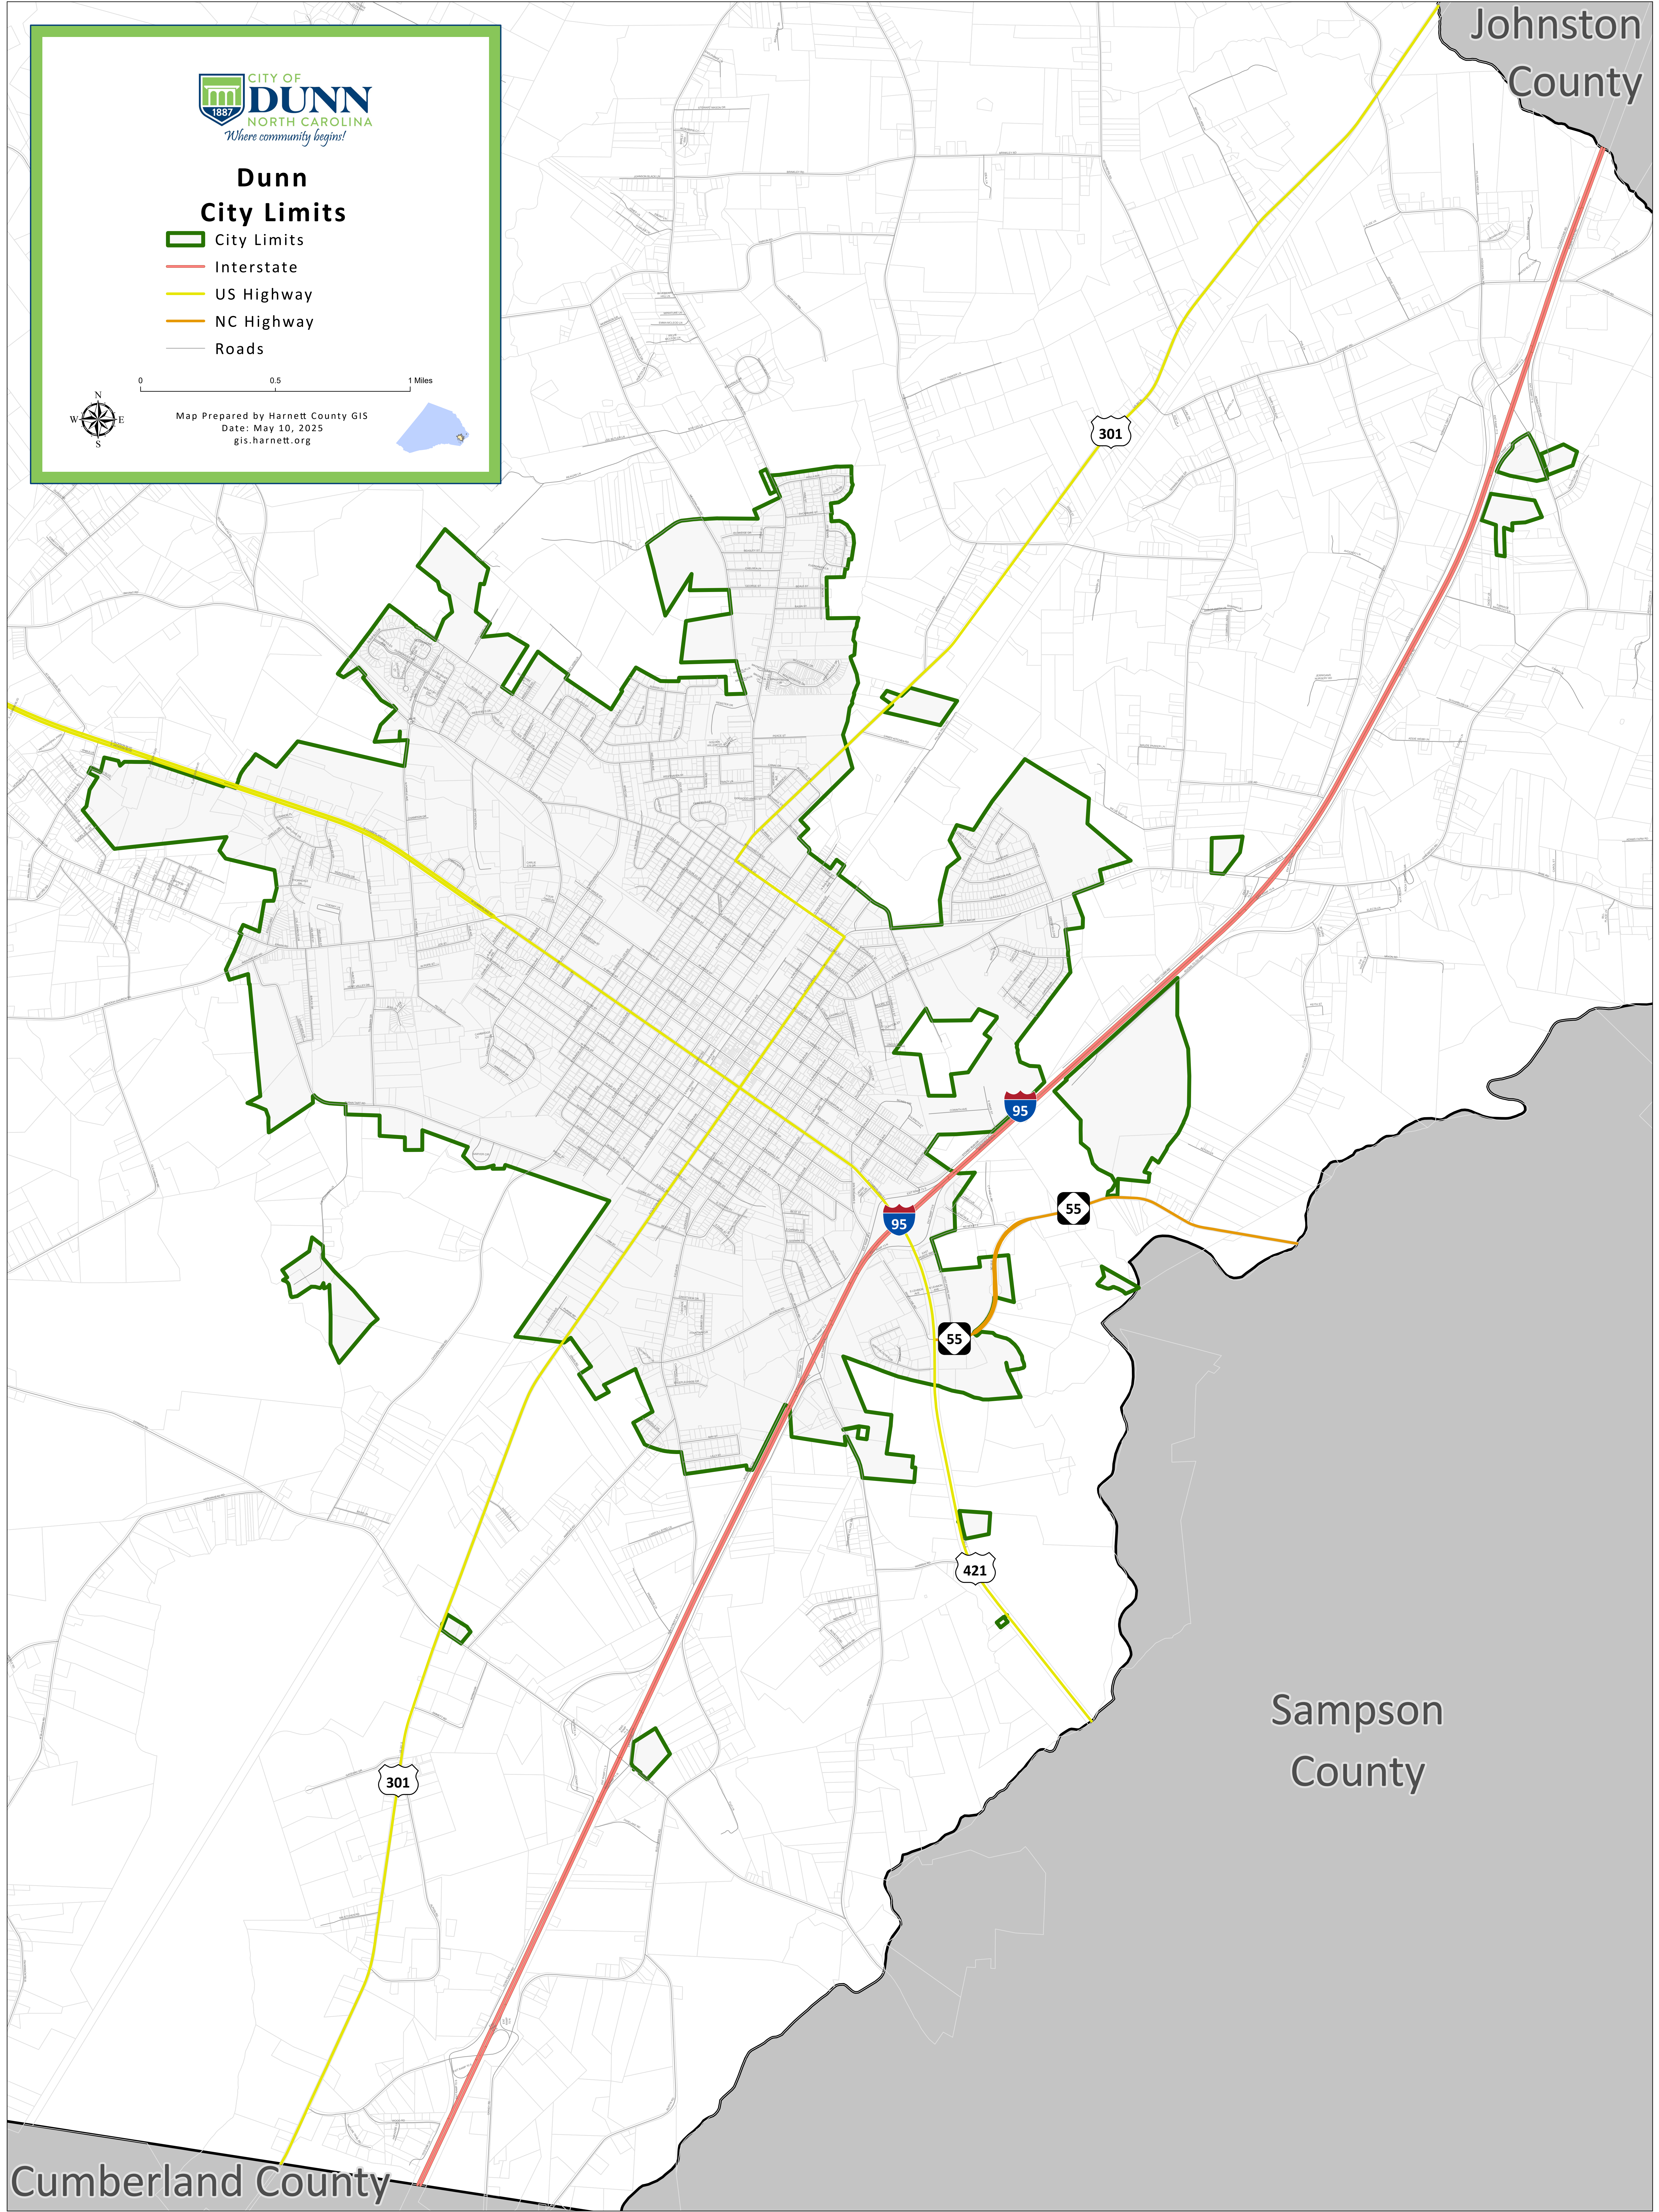

### Dunn City Limits

- City Limits
- Interstate
- US Highway
- NC Highway
- Roads

0 0.5 1 Miles

Map Prepared by Harnett County GIS  
Date: May 10, 2025  
gis.harnett.org

Johnston  
County

Sampson  
County

Cumberland  
County