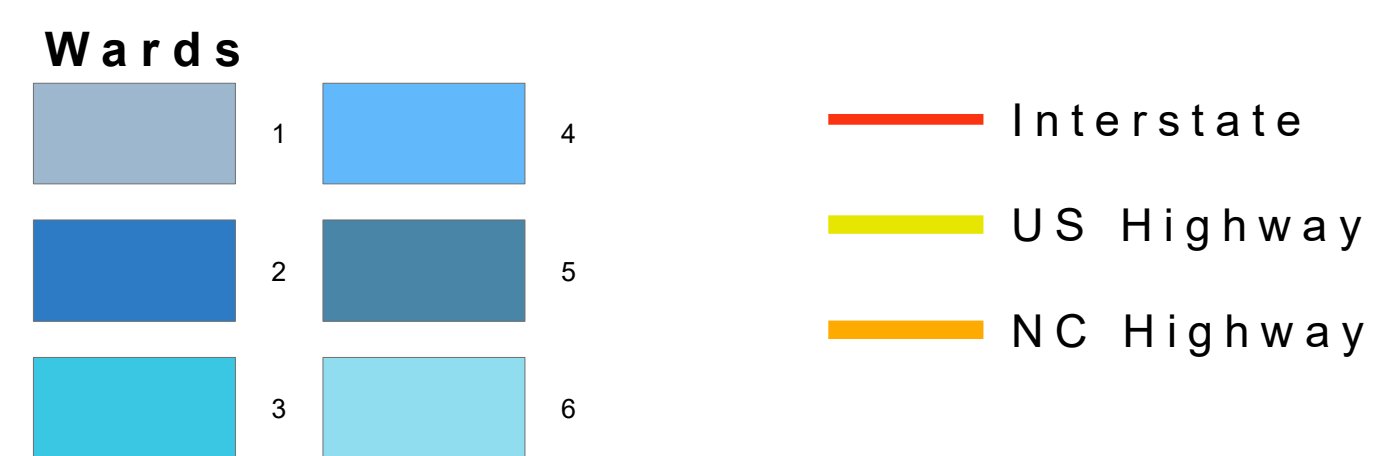

# Dunn Wards Ward 6

1 inch = 305 feet

Map Prepared by Harnett County GIS  
Date: January 28, 2023  
Harnett County GIS Department  
305 W. Cornelius Harnett Boulevard Suite 100  
Lillington, NC 27546  
Phone: 910-893-7523  
Email: [gis@harnett.org](mailto:gis@harnett.org)  
Web: [www.gis.harnett.org](http://www.gis.harnett.org)