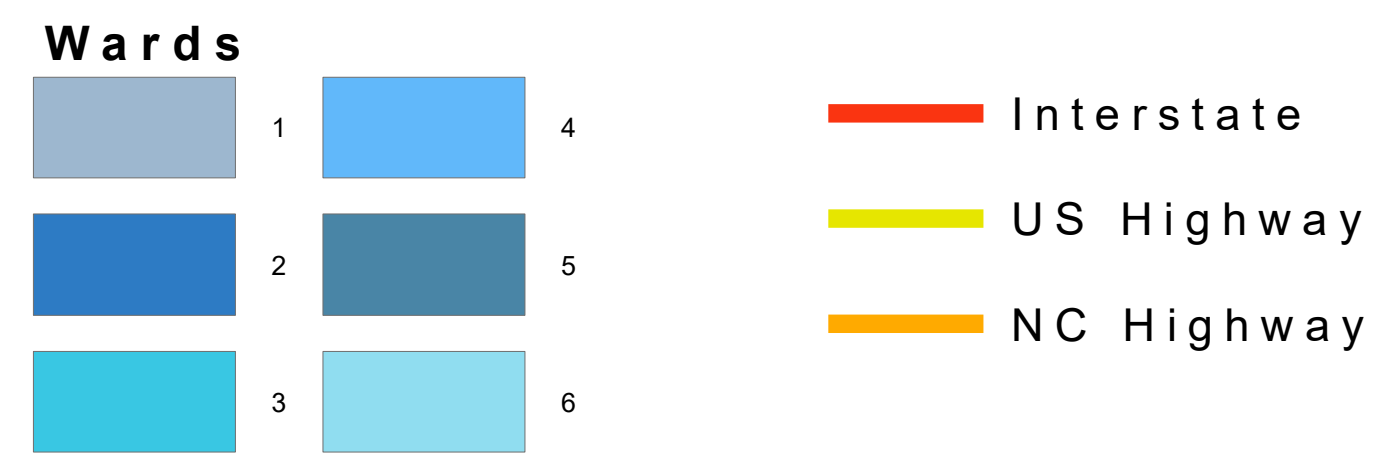

Dunn Wards Ward 5

1 inch = 238 feet

Map Prepared by Harnett County GIS
Date: January 28, 2023
Harnett County GIS Department
305 W. Cornelius Boulevard Suite 100
Lillington, NC 27546
Phone: 910-893-7523
Email: gis@harnett.org
Web: www.gis.harnett.org