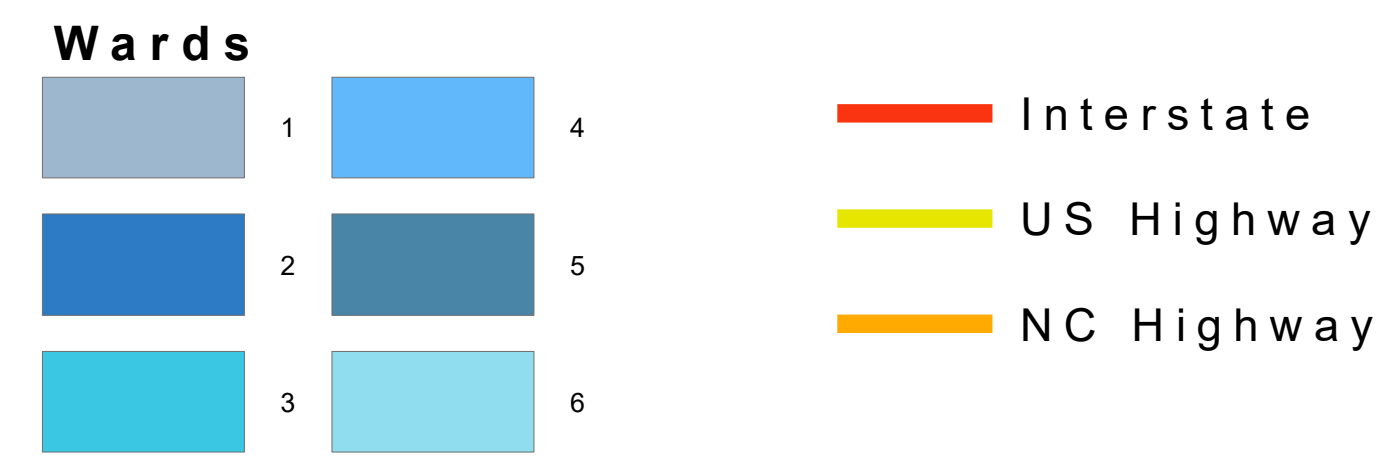

# Dunn Wards Ward 2

1 inch = 272 feet

Map Prepared by Harnett County GIS  
Date: January 28, 2023  
Harnett County GIS Department  
305 W. Cornetius Harnett Boulevard Suite 100  
Lillington, NC 27546  
Phone: 910-893-7523  
Email: [gis@harnett.org](mailto:gis@harnett.org)  
Web: [www.gis.harnett.org](http://www.gis.harnett.org)