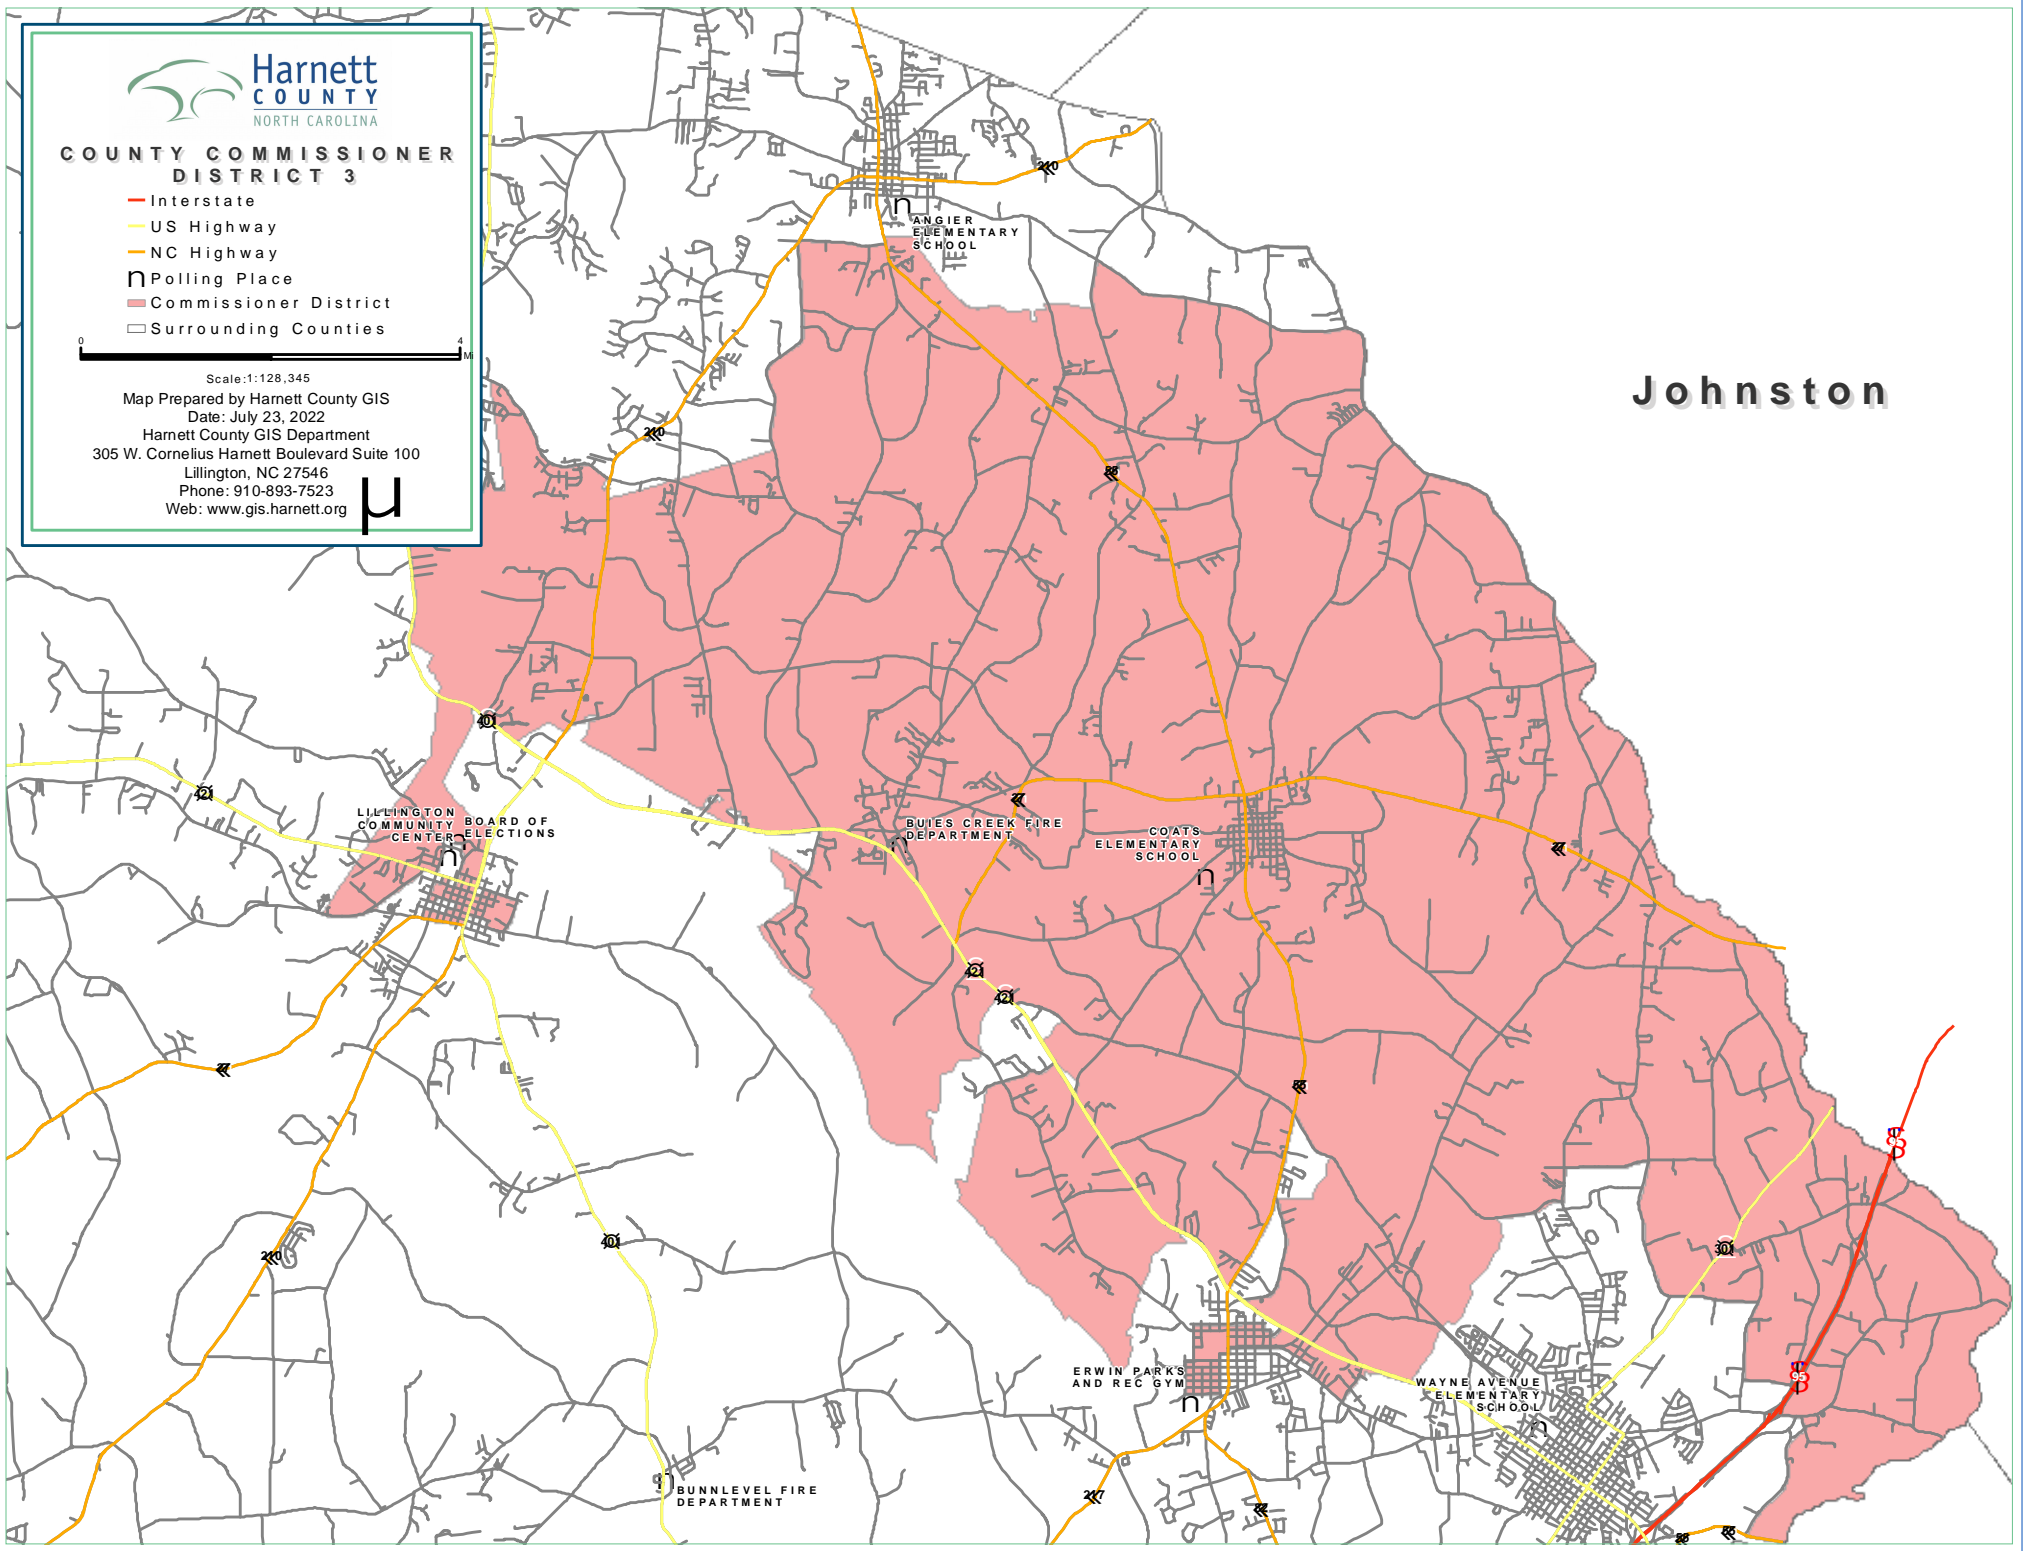

COUNTY COMMISSIONER DISTRICT 3

- Interstate
- US Highway
- NC Highway
- Polling Place
- Commissioner District
- Surrounding Counties

Scale: 1:128,345

Map Prepared by Harnett County GIS
Date: July 23, 2022
Harnett County GIS Department
305 W. Cornelius Harnett Boulevard Suite 100
Lillington, NC 27546
Phone: 910-893-7523
Web: www.gis.harnett.org

Johnston

LILLINGTON BOARD OF COMMUNITY ELECTIONS CENTER

ANGIER ELEMENTARY SCHOOL

BUIES CREEK FIRE DEPARTMENT

COATS ELEMENTARY SCHOOL

ERWIN PARKS AND REC GYM

BUNNLEVEL FIRE DEPARTMENT

WAYNE AVENUE ELEMENTARY SCHOOL