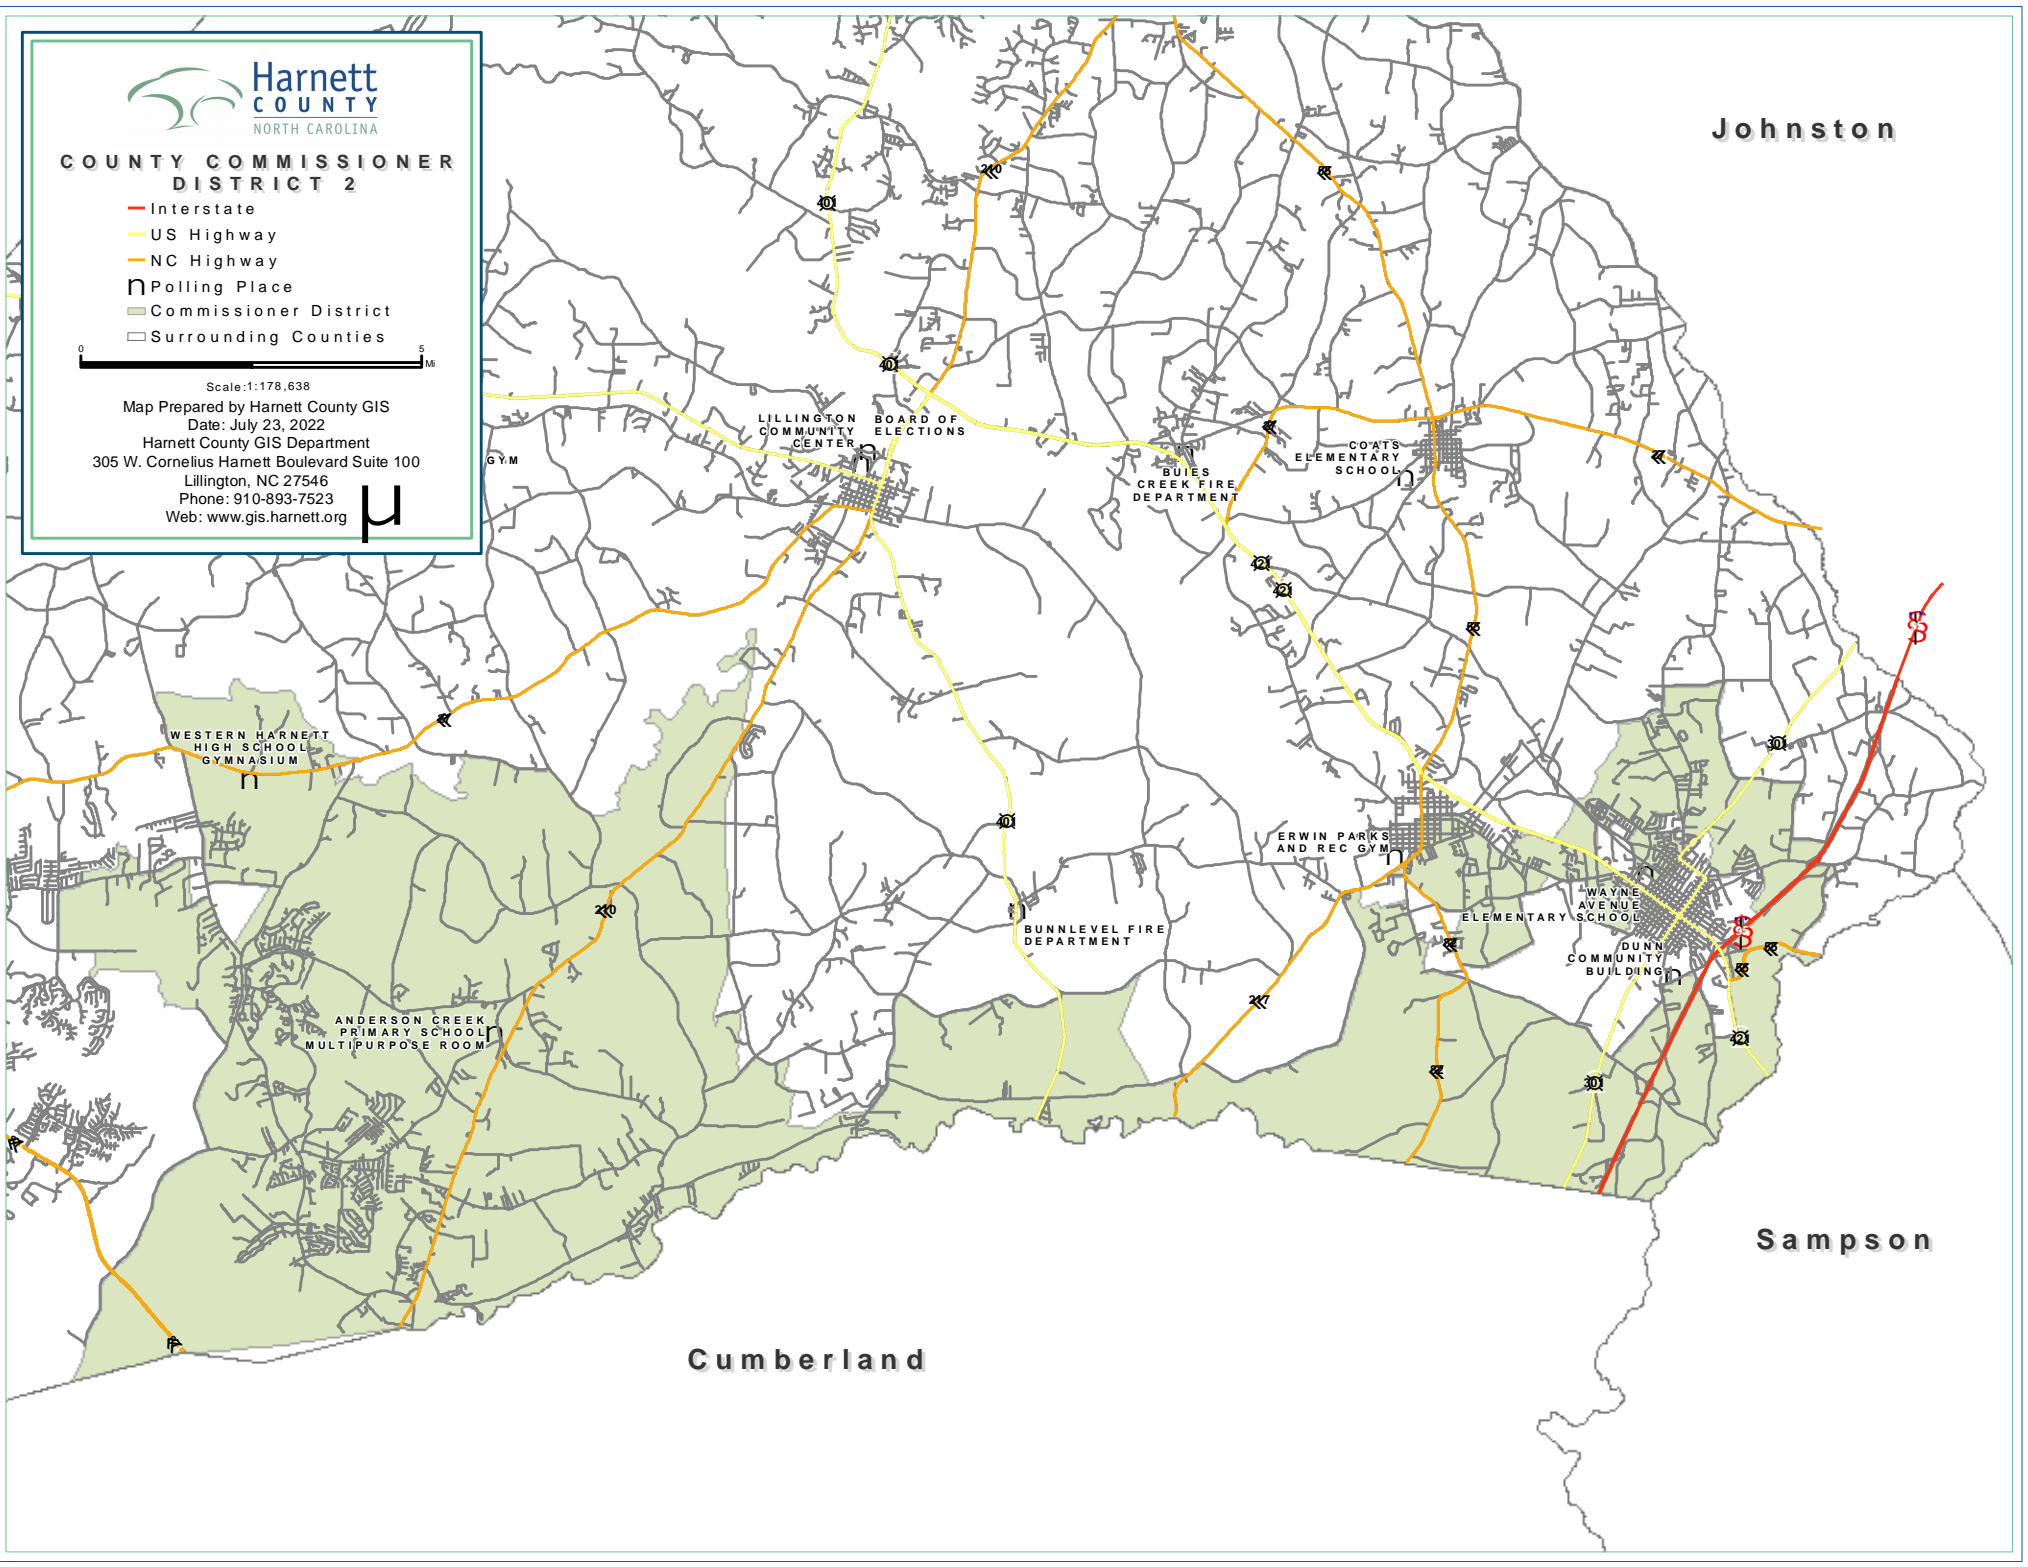

Harnett
COUNTY
NORTH CAROLINA

**COUNTY COMMISSIONER
DISTRICT 2**

- Interstate
- US Highway
- NC Highway
- Polling Place
- Commissioner District
- Surrounding Counties

Scale: 1:178,638

Map Prepared by Harnett County GIS

Date: July 23, 2022

Harnett County GIS Department

305 W. Cornelius Harnett Boulevard Suite 100

Lillington, NC 27546

Phone: 910-893-7523

Web: www.gis.harnett.org

Johnston

Sampson

Cumberland

WESTERN HARNETT
HIGH SCHOOL
GYMNASIUM

ANDERSON CREEK
PRIMARY SCHOOL
MULTIPURPOSE ROOM

LILLINGTON BOARD OF
ELECTIONS
COMMUNITY CENTER

BUIES CREEK FIRE
DEPARTMENT

COATS
ELEMENTARY SCHOOL

ERWIN PARKS
AND REC GYM

BUNNLEVEL FIRE
DEPARTMENT

WAYNE AVENUE
ELEMENTARY SCHOOL

DUNN
COMMUNITY
BUILDING