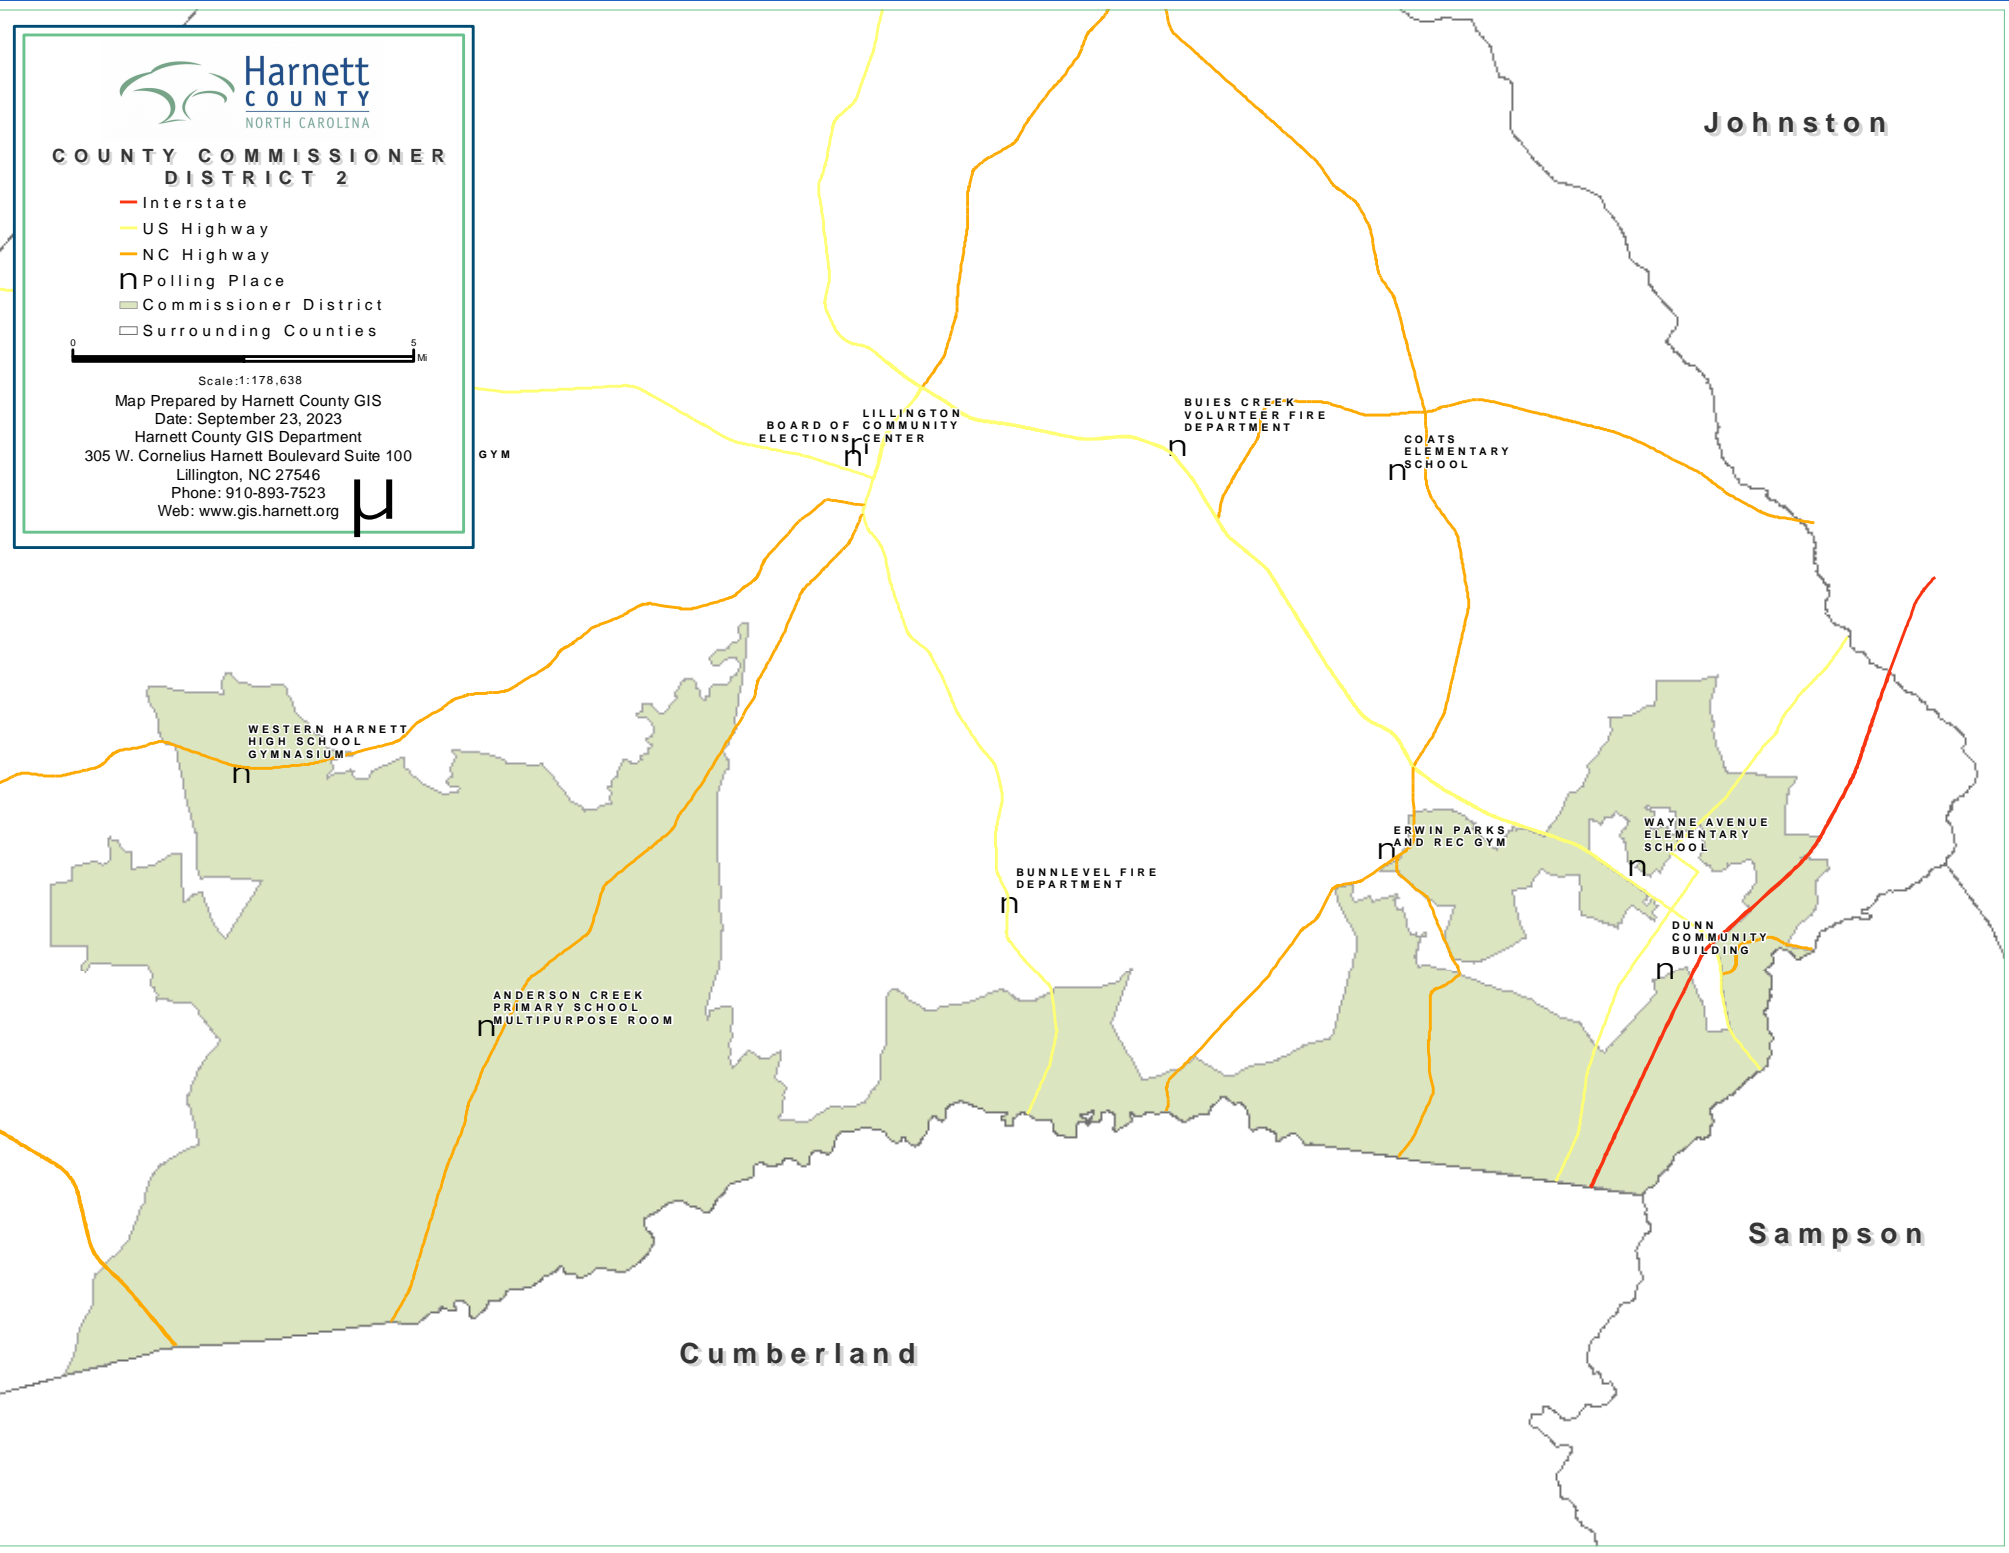

**Harnett**  
COUNTY  
NORTH CAROLINA

**COUNTY COMMISSIONER  
DISTRICT 2**

- Interstate
- US Highway
- NC Highway
- n Polling Place
- Commissioner District
- Surrounding Counties

Scale: 1:178,638

Map Prepared by Harnett County GIS  
 Date: September 23, 2023  
 Harnett County GIS Department  
 305 W. Cornelius Harnett Boulevard Suite 100  
 Lillington, NC 27546  
 Phone: 910-893-7523  
 Web: [www.gis.harnett.org](http://www.gis.harnett.org)

Johnston

Sampson

Cumberland

WESTERN HARNETT  
HIGH SCHOOL  
GYMNASIUM

ANDERSON CREEK  
PRIMARY SCHOOL  
MULTIPURPOSE ROOM

LILLINGTON  
BOARD OF COMMUNITY  
ELECTIONS CENTER

BUIES CREEK  
VOLUNTEER FIRE  
DEPARTMENT