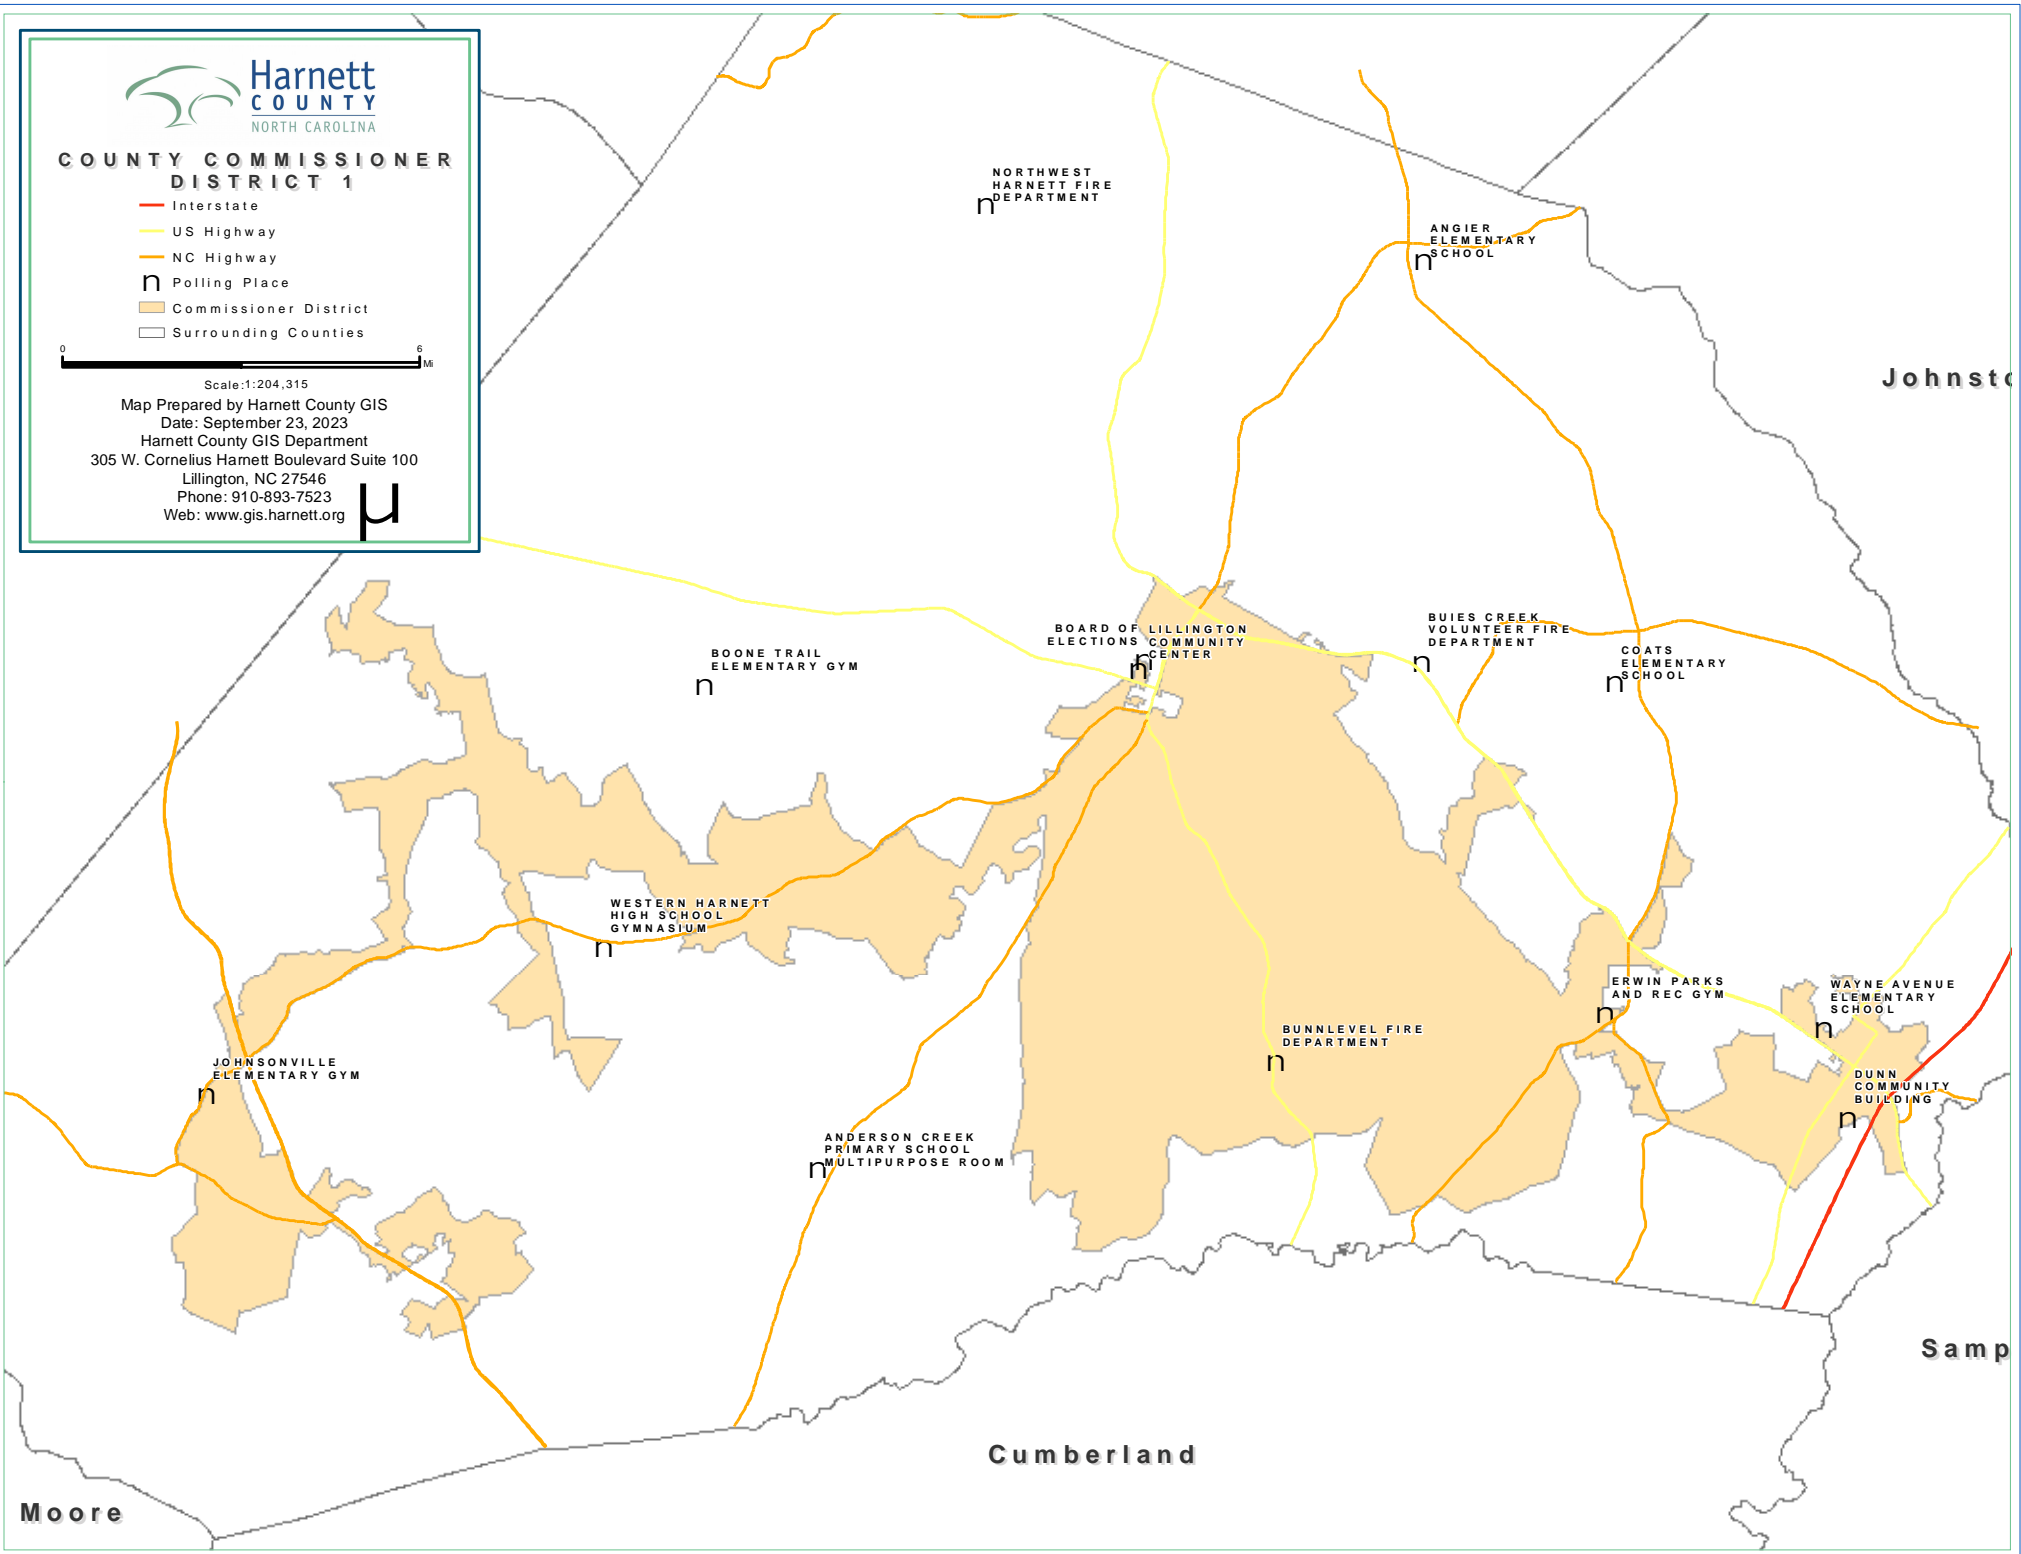

COUNTY COMMISSIONER DISTRICT 1

- Interstate
- US Highway
- NC Highway
- n Polling Place
- Commissioner District
- Surrounding Counties

Scale: 1:204,315

Map Prepared by Harnett County GIS
 Date: September 23, 2023
 Harnett County GIS Department
 305 W. Cornelius Harnett Boulevard Suite 100
 Lillington, NC 27546
 Phone: 910-893-7523
 Web: www.gis.harnett.org

Johnston

Sampson

Cumberland

Moore