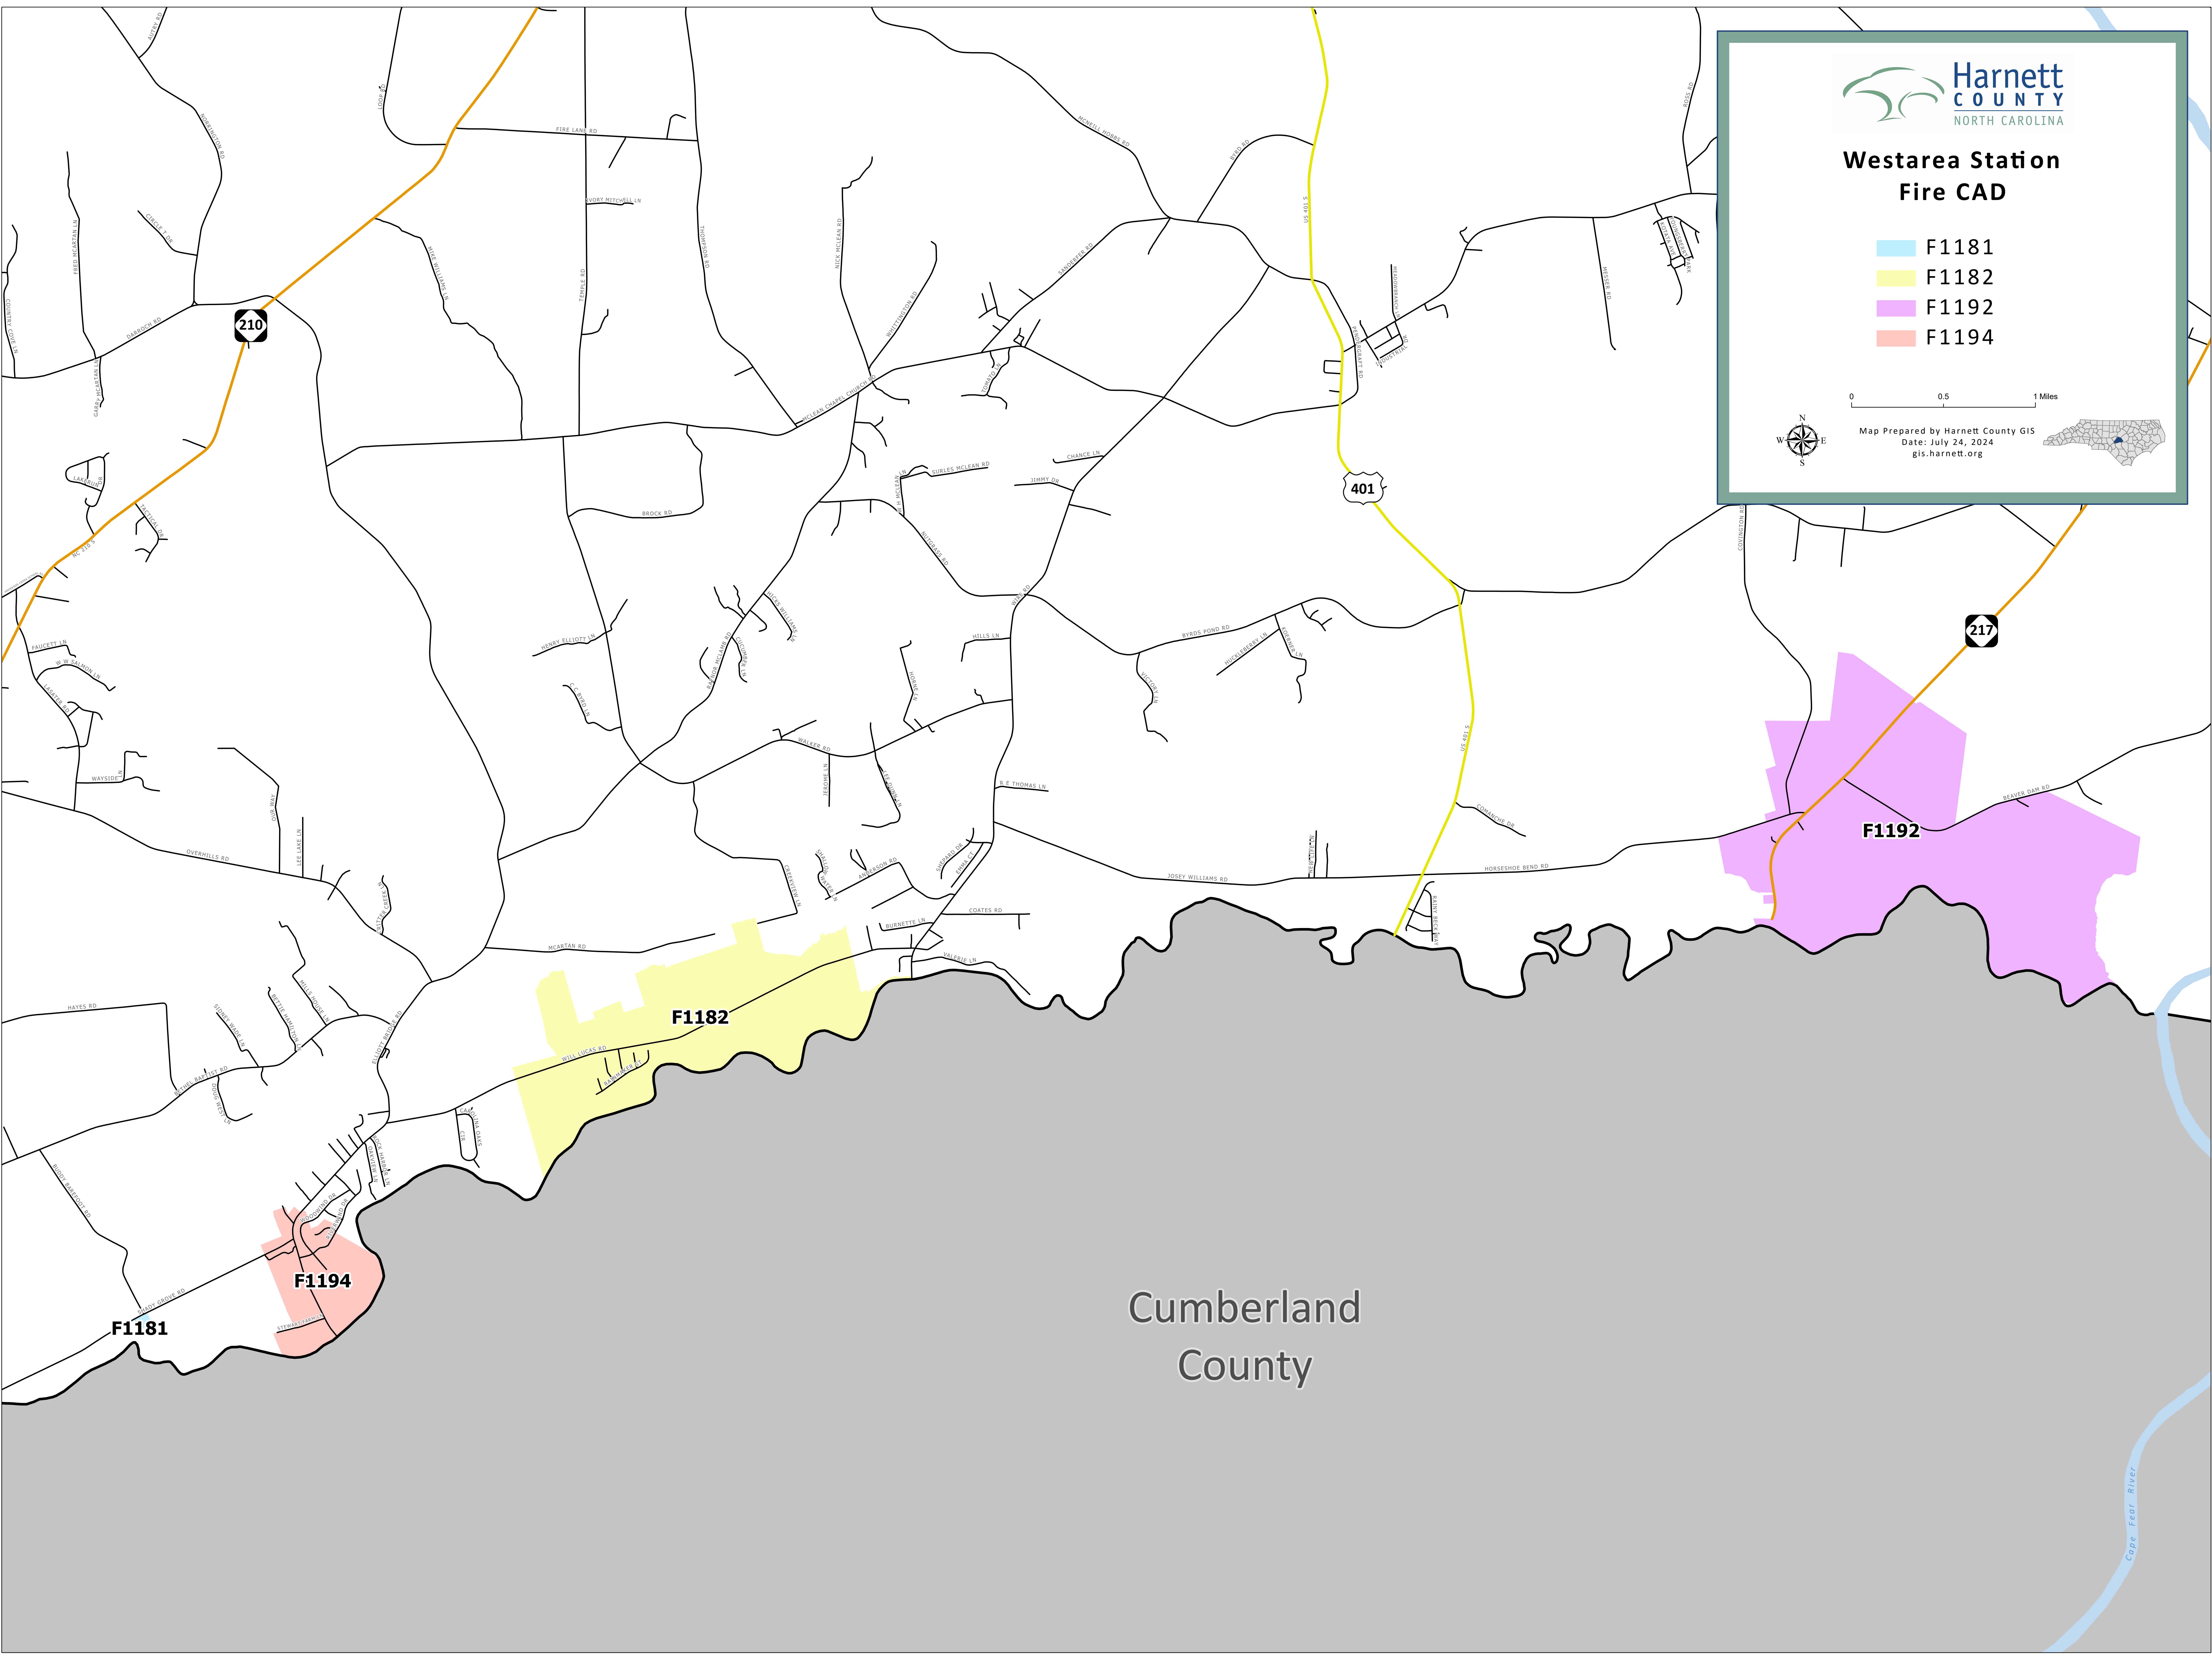

Westarea Station Fire CAD

- F1181
- F1182
- F1192
- F1194

0 0.5 1 Miles

Map Prepared by Harnett County GIS
Date: July 24, 2024
gis.harnett.org

Cumberland County

Cape Fear River