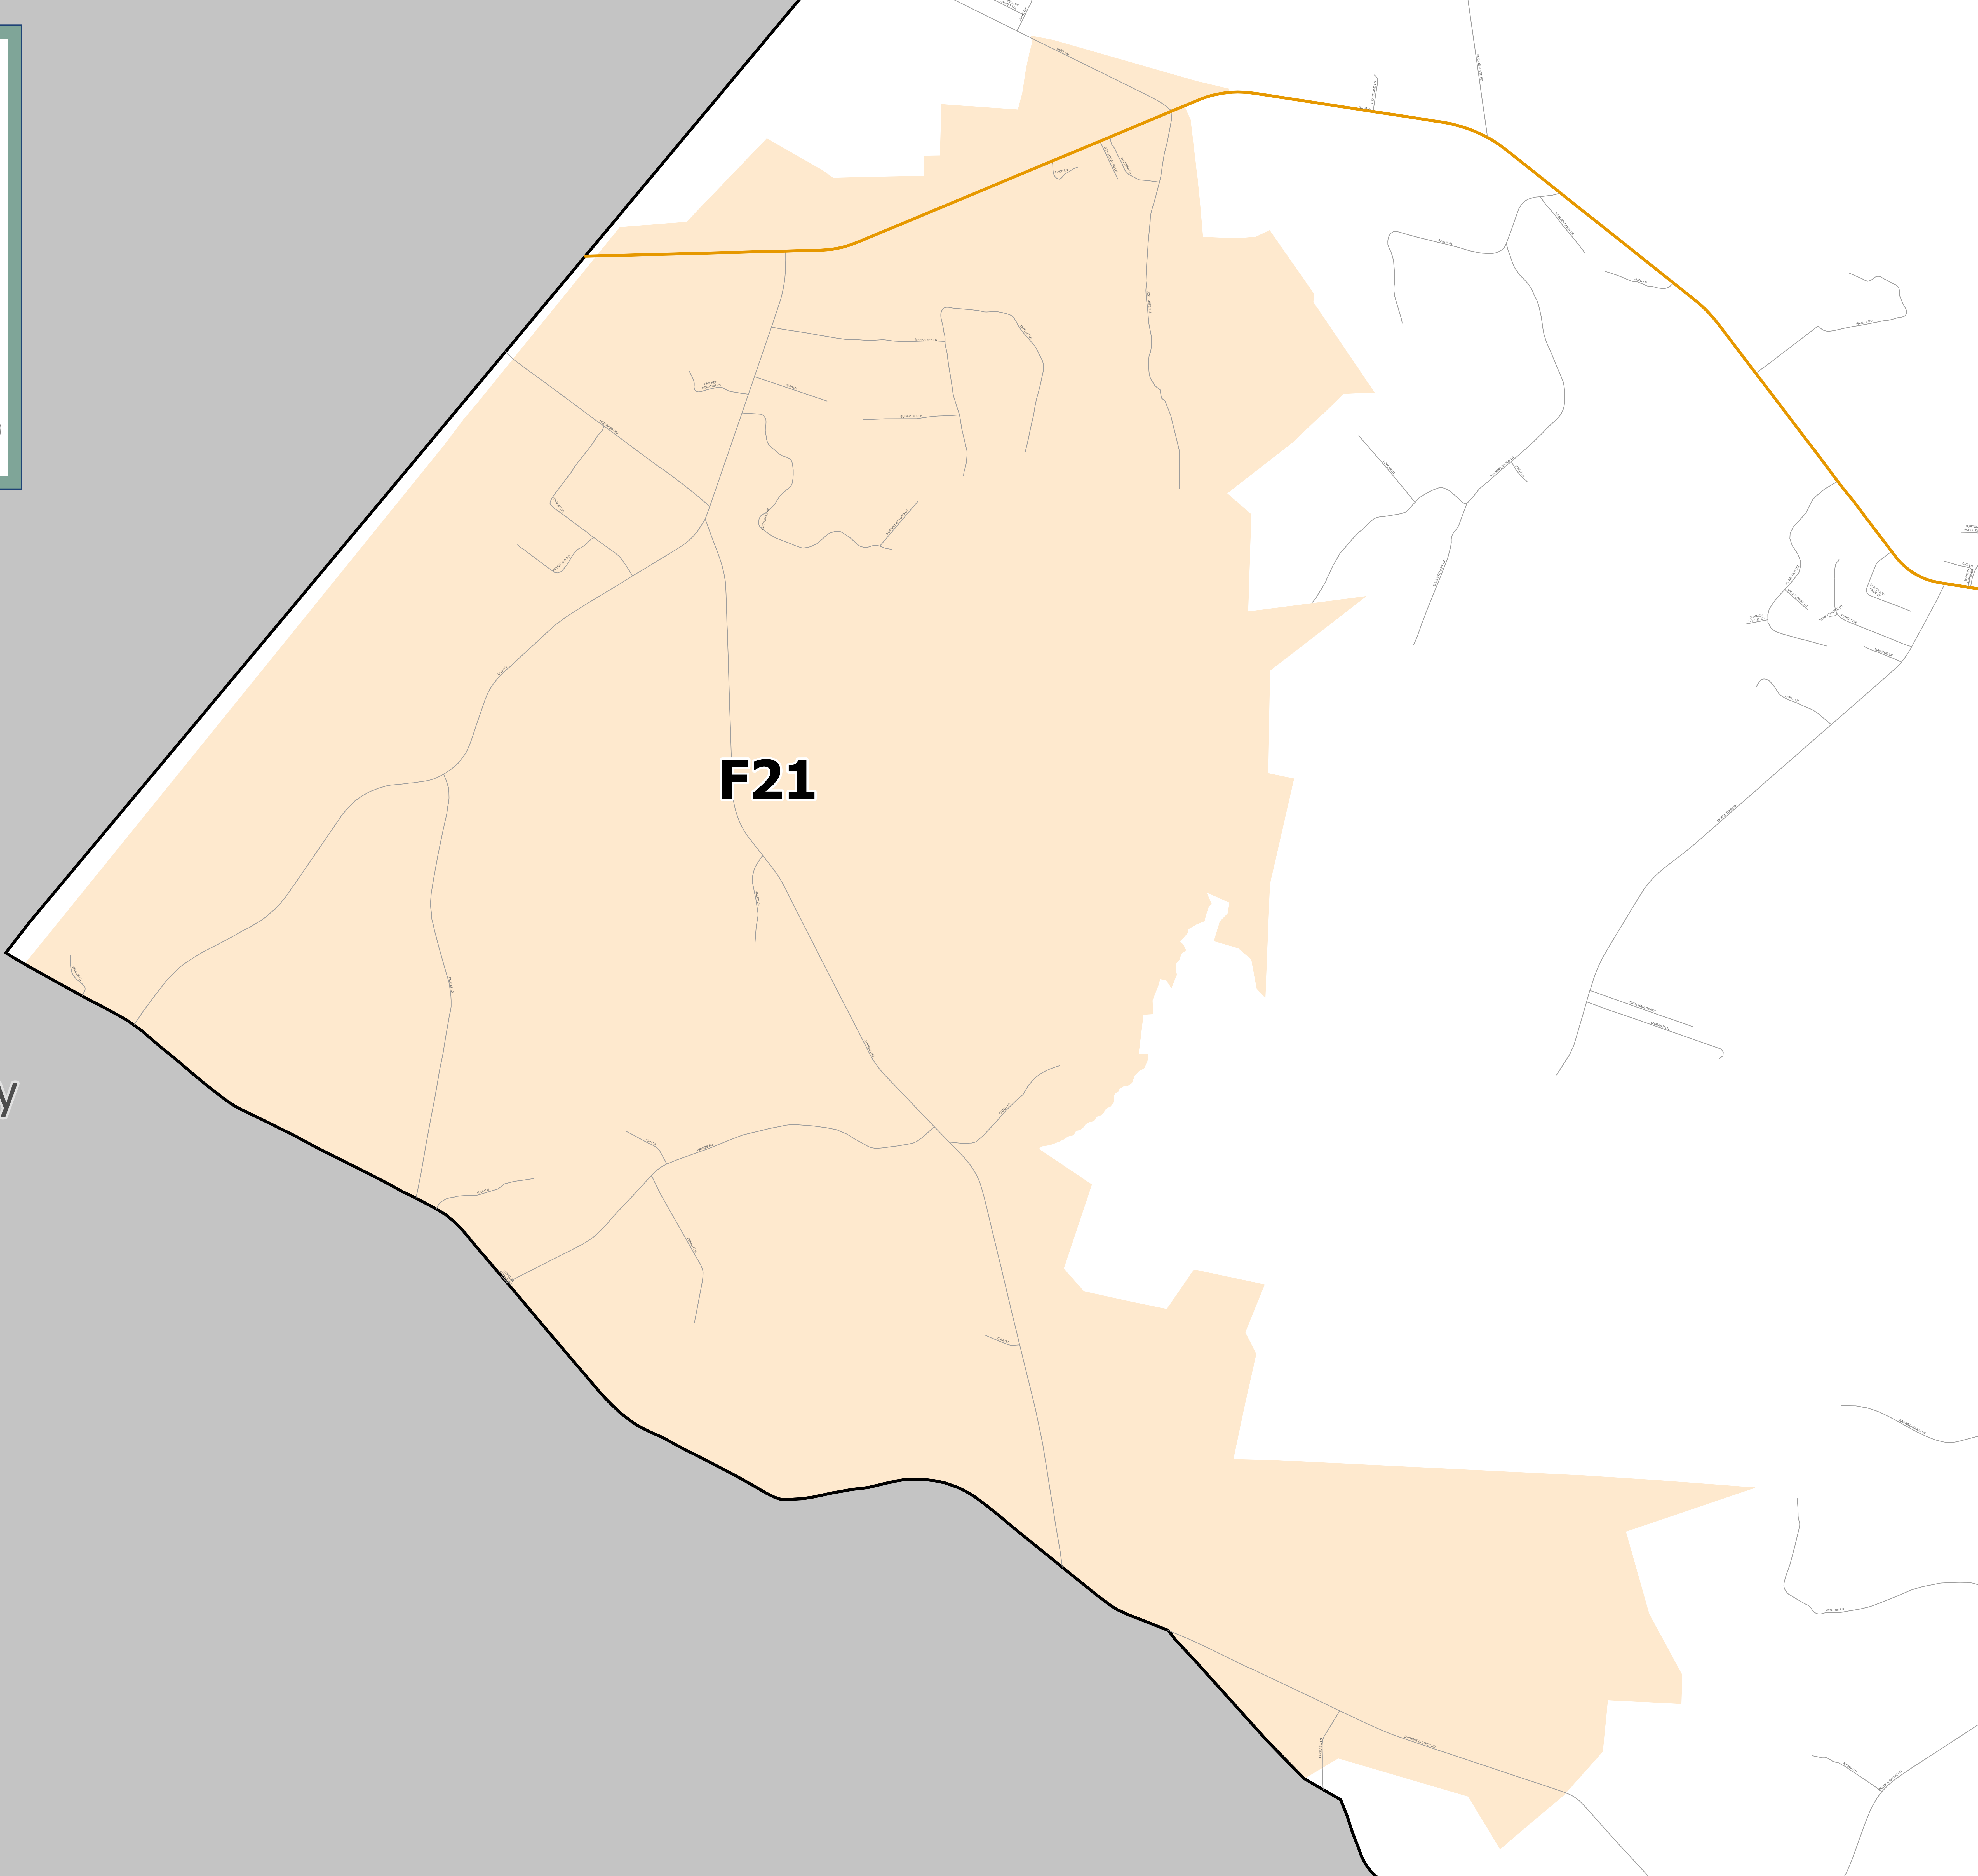

Cypress Pointe Fire CAD

F21

0 0.25 0.5 Miles

Map Prepared by Harnett County GIS
Date: May 10, 2025
gis.harnett.org

Moore County