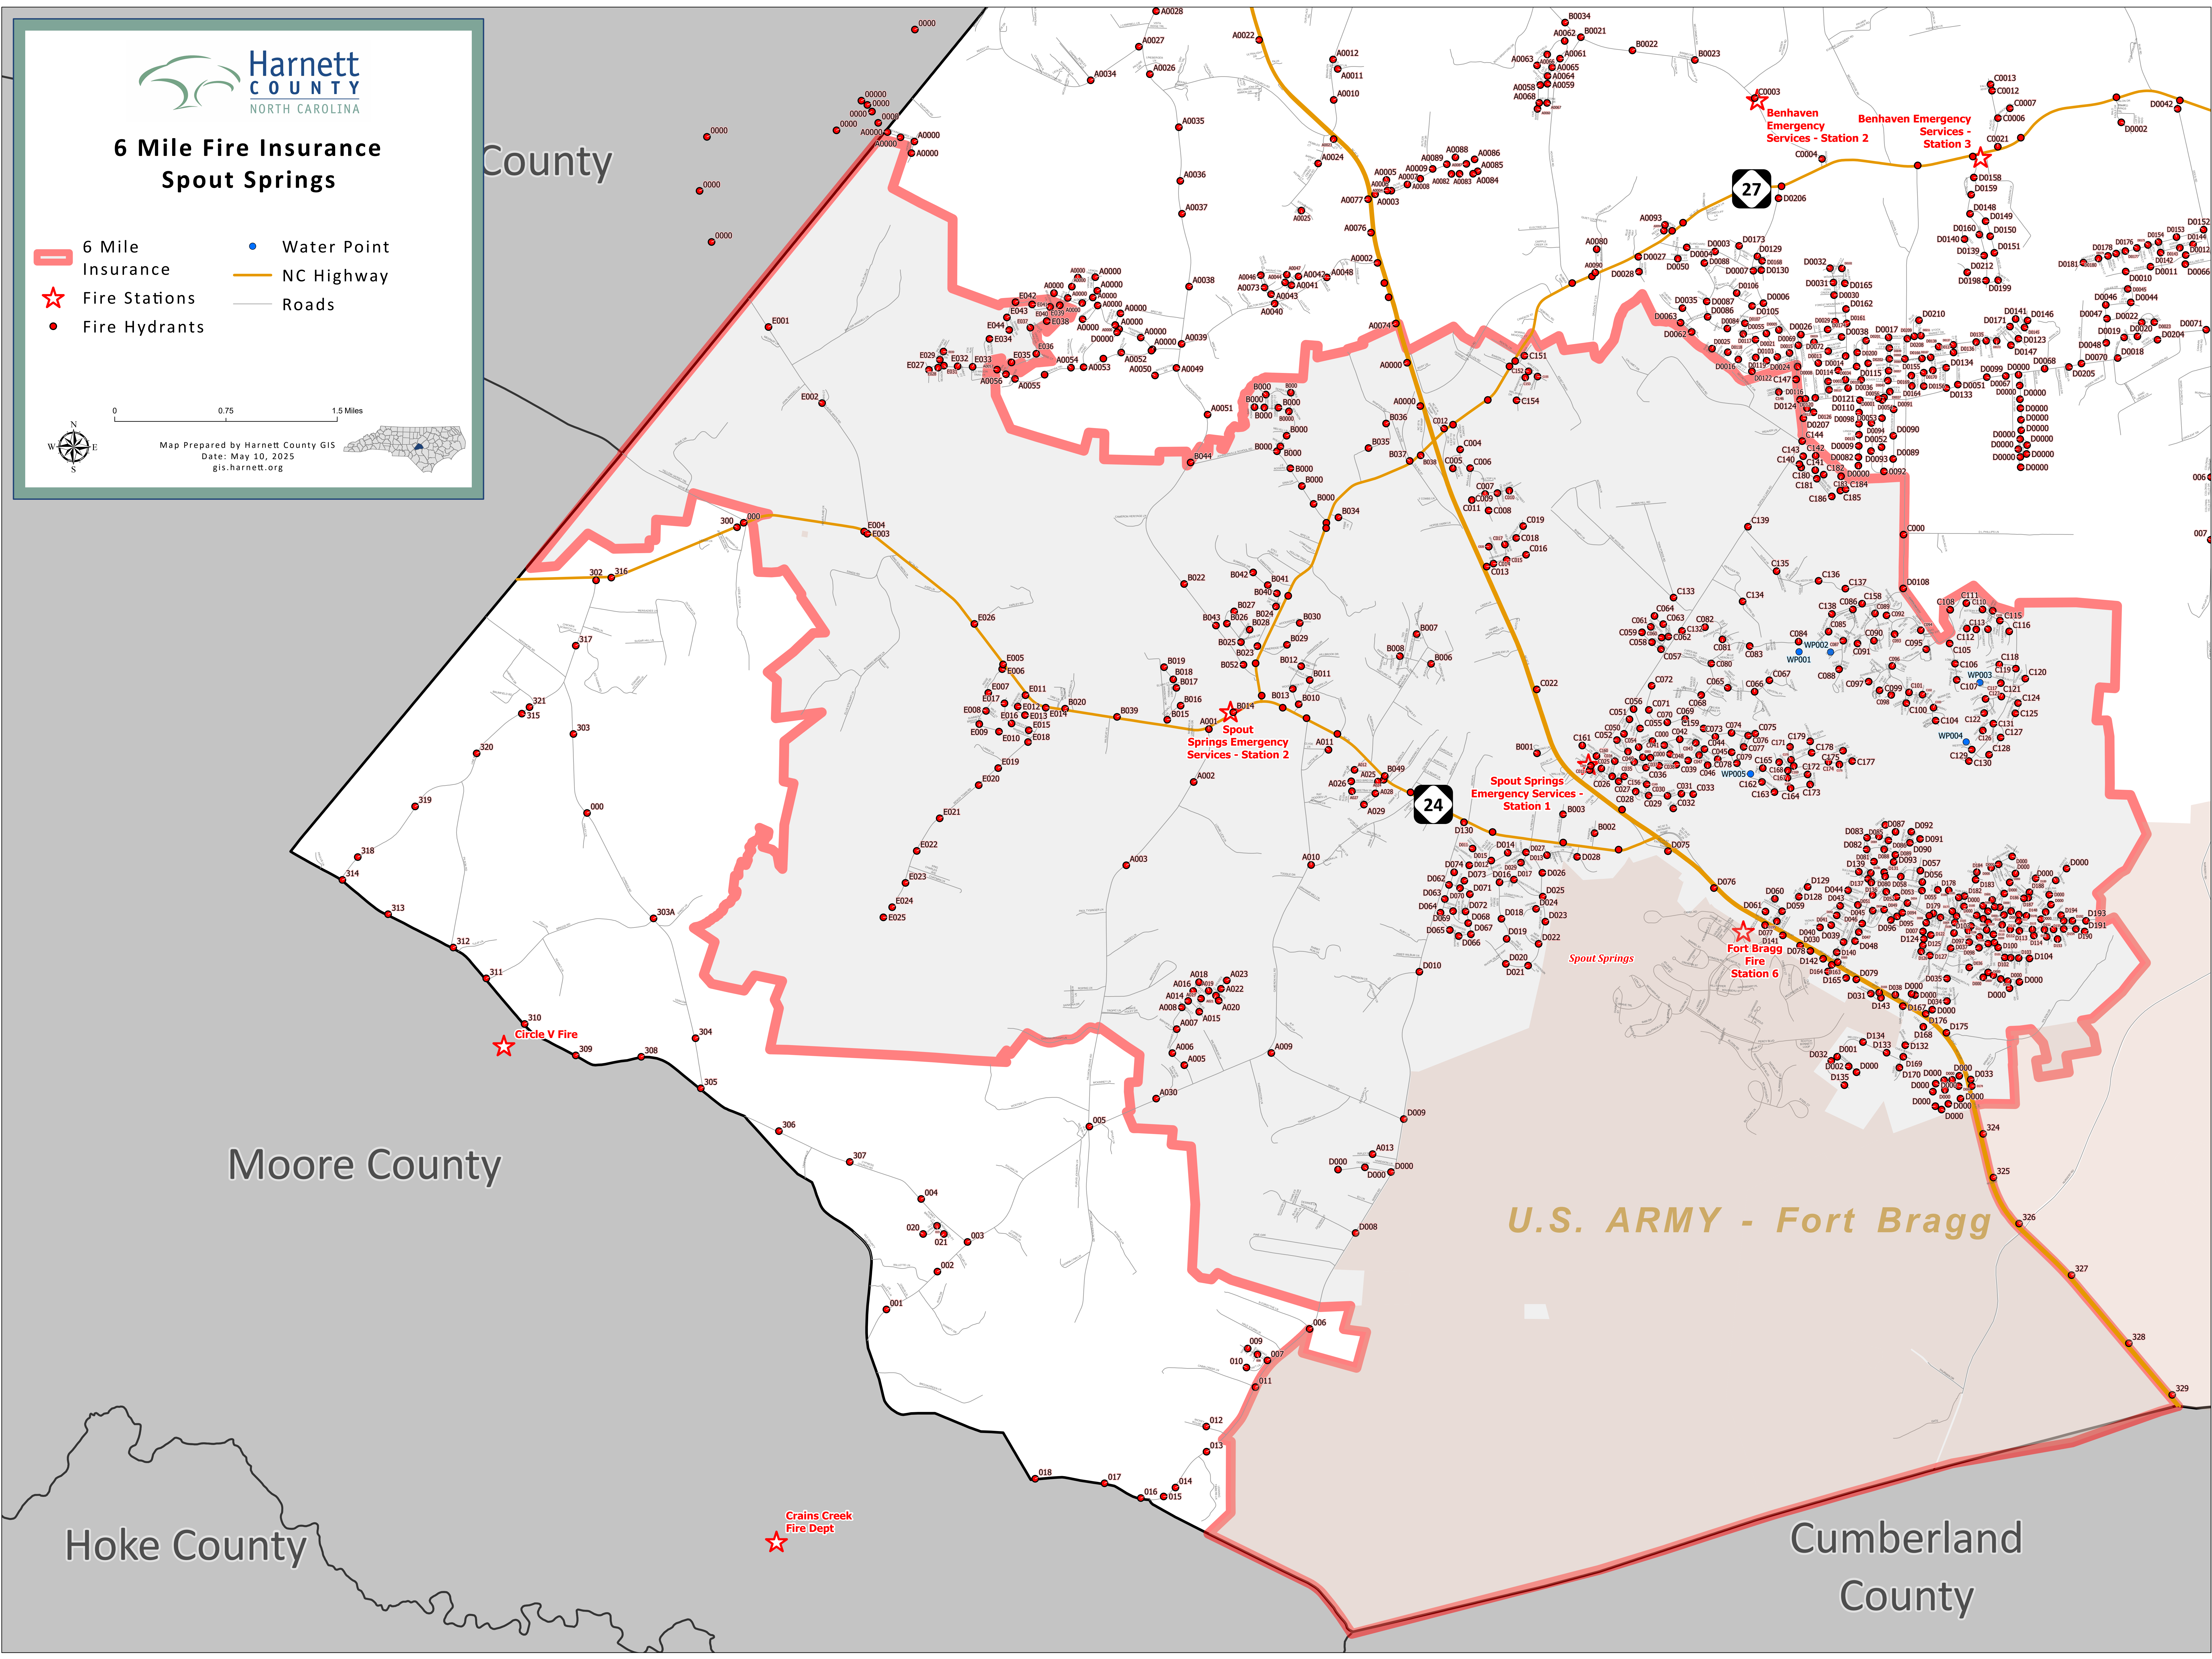

6 Mile Fire Insurance Spout Springs

- 6 Mile Insurance
- Water Point
- Fire Stations
- NC Highway
- Fire Hydrants
- Roads

Map Prepared by Harnett County GIS
Date: May 10, 2025
gis.harnett.org

County

Moore County

Hoke County

U.S. ARMY - Fort Bragg

Cumberland County

Circle V Fire

Crains Creek Fire Dept

Spout Springs Emergency Services - Station 2

Spout Springs Emergency Services - Station 1

Spout Springs Fire Station 6

Benhaven Emergency Services - Station 2

Benhaven Emergency Services - Station 3

24

27

Spout Springs

Fort Bragg