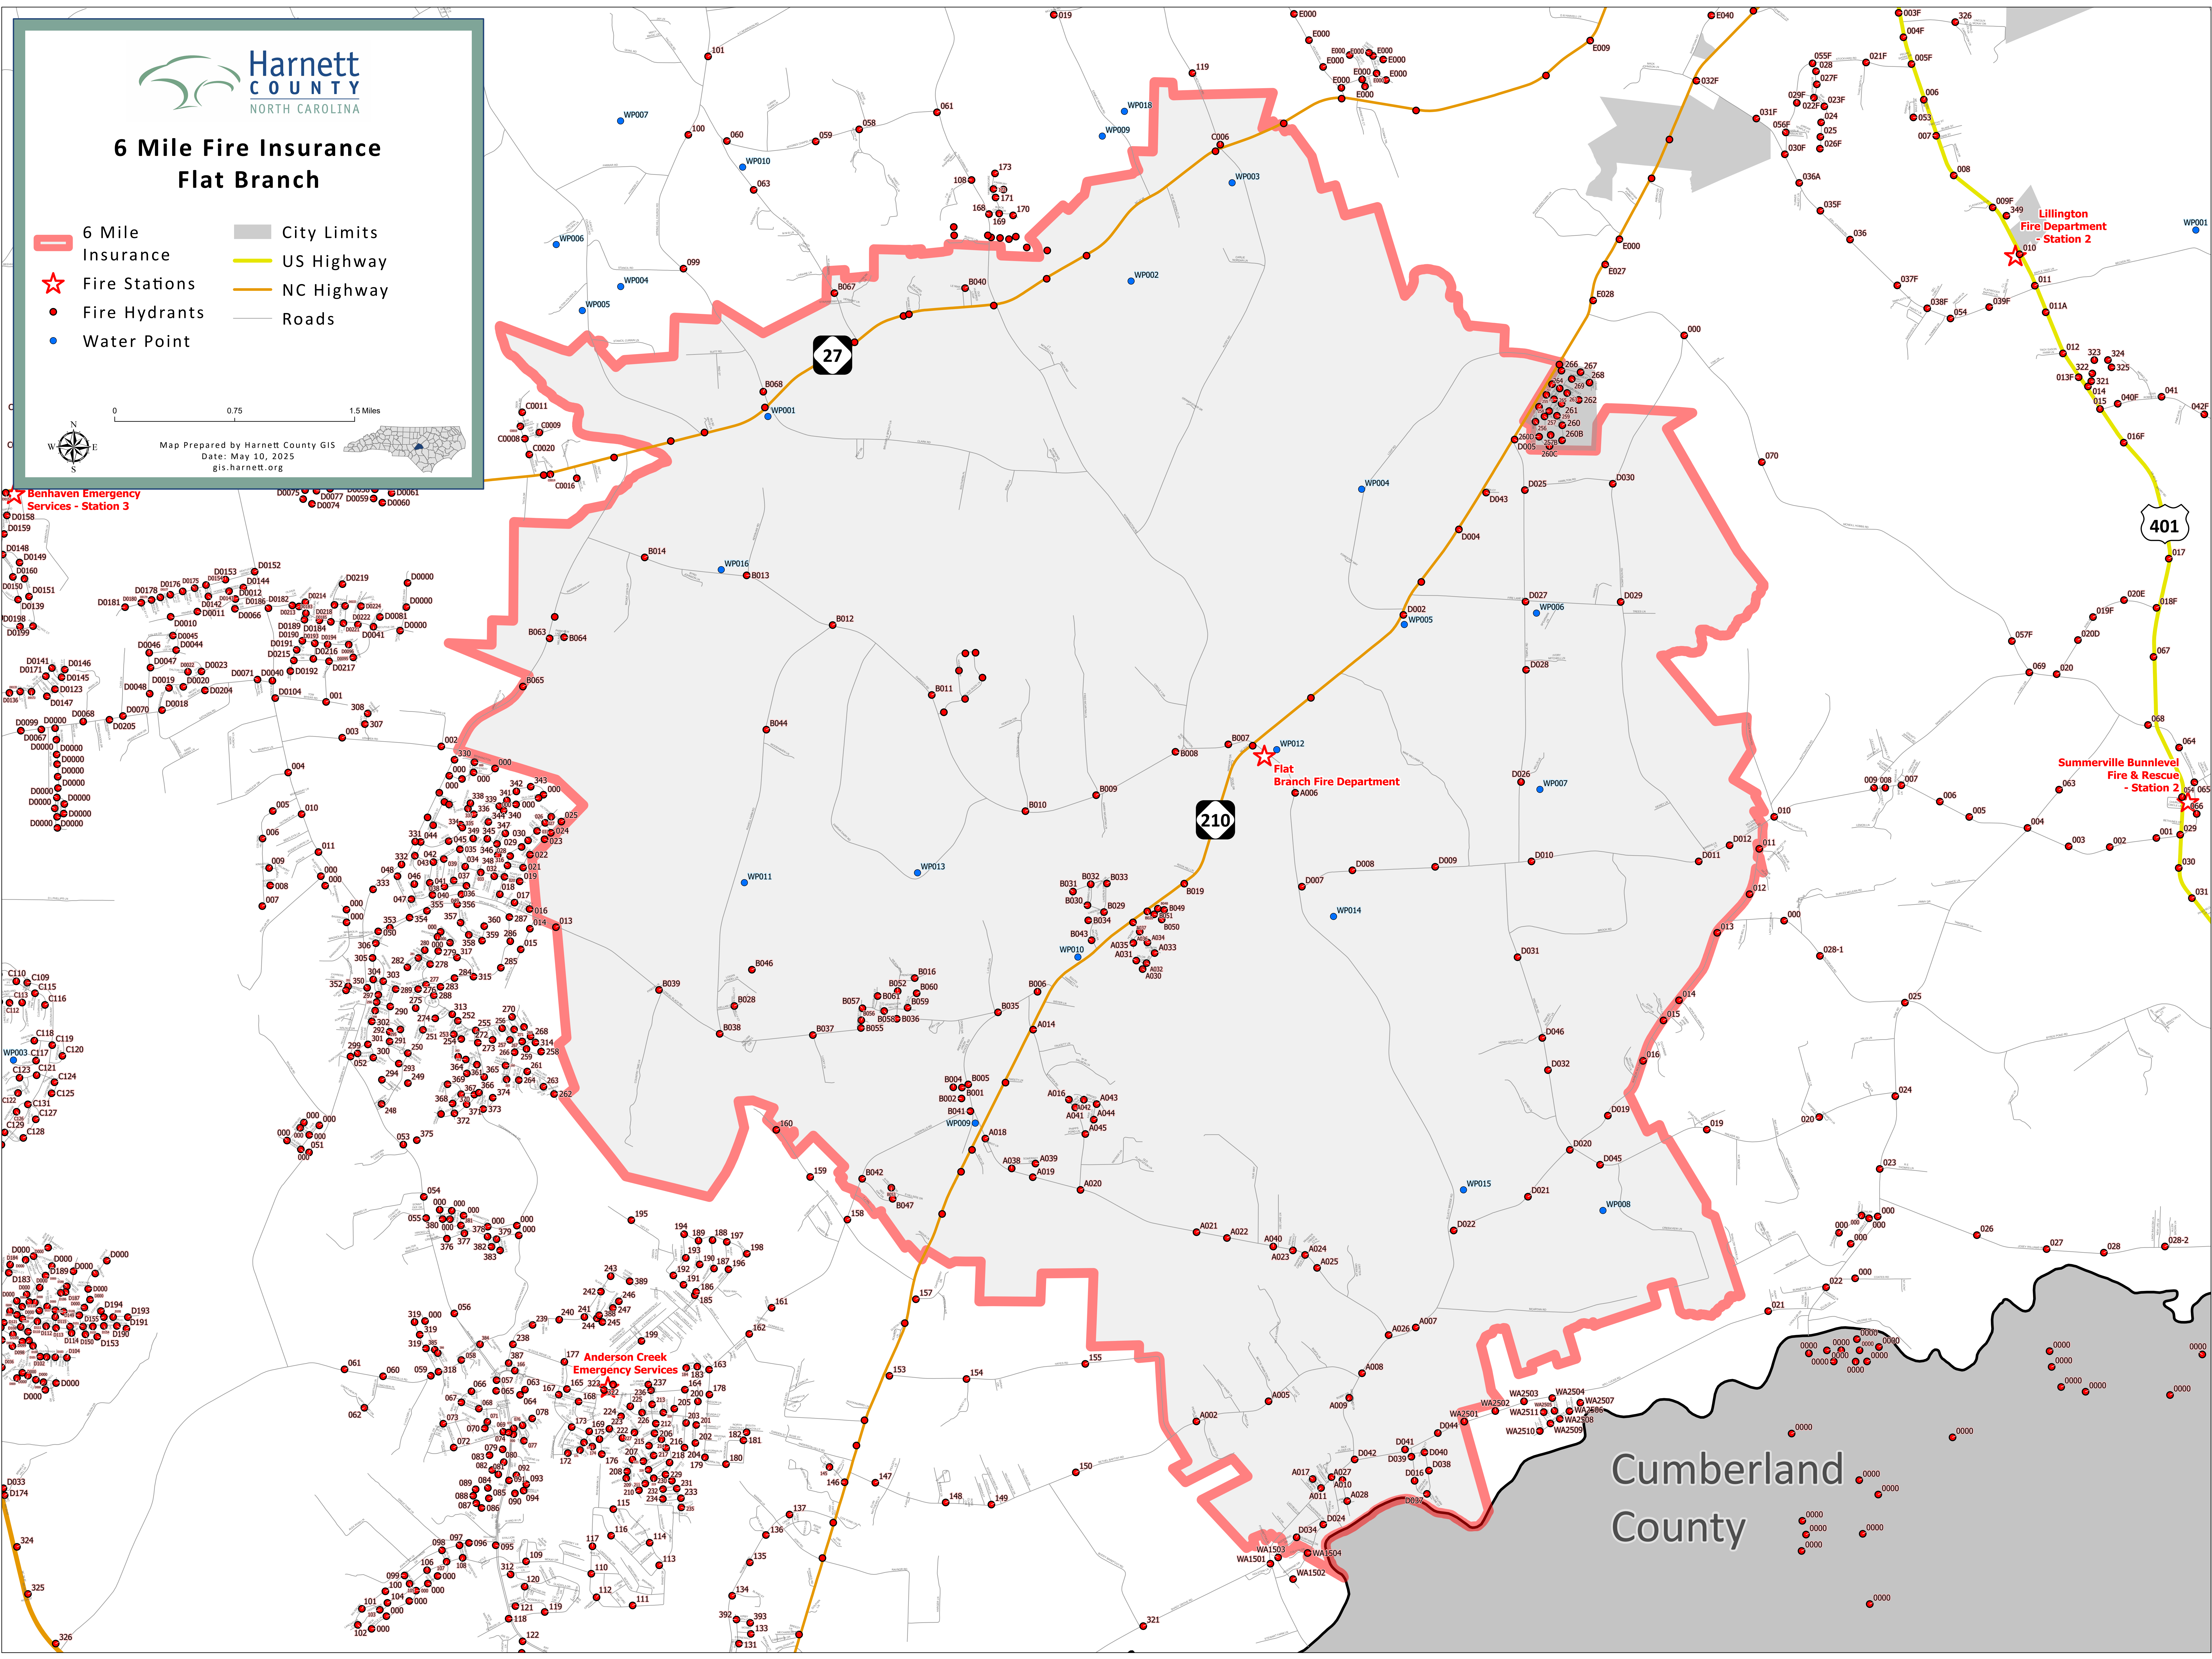

6 Mile Fire Insurance Flat Branch

- 6 Mile Insurance
- City Limits
- US Highway
- NC Highway
- Roads
- Fire Stations
- Fire Hydrants
- Water Point

Map Prepared by Harnett County GIS
Date: May 10, 2025
gis.harnett.org

Benhaven Emergency Services - Station 3

Flat Branch Fire Department

Lillington Fire Department - Station 2

Summerville Bunnlevel Fire & Rescue - Station 2

Anderson Creek Emergency Services

Cumberland County