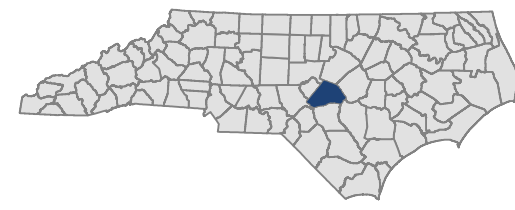

6 Mile Fire Insurance Crains Creek

- 6 Mile Insurance
- Fire Stations
- Fire Hydrants
- Roads

0 0.25 0.5 Miles

Map Prepared by Harnett County GIS
Date: May 10, 2025
gis.harnett.org

Moore County